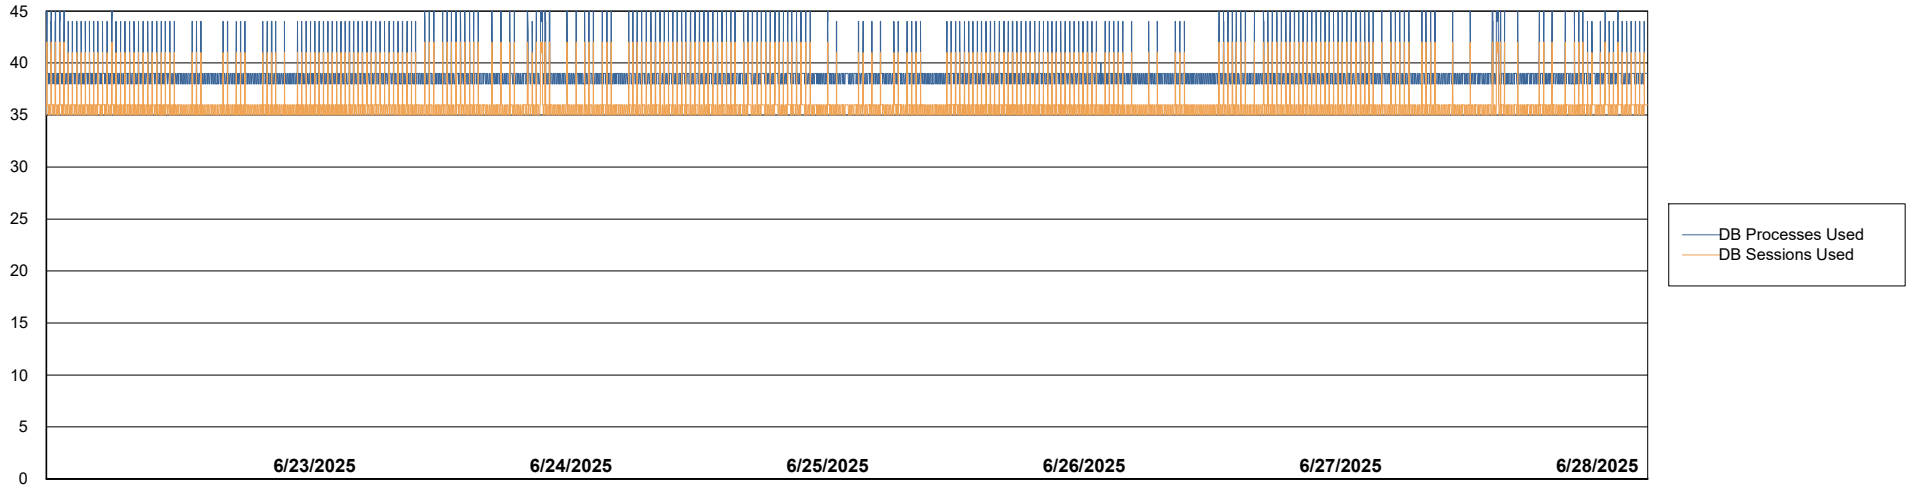

Database Performance ELI_PRD_FRASINTQUADB01_HSBABS1

DB Processes Max 1,000