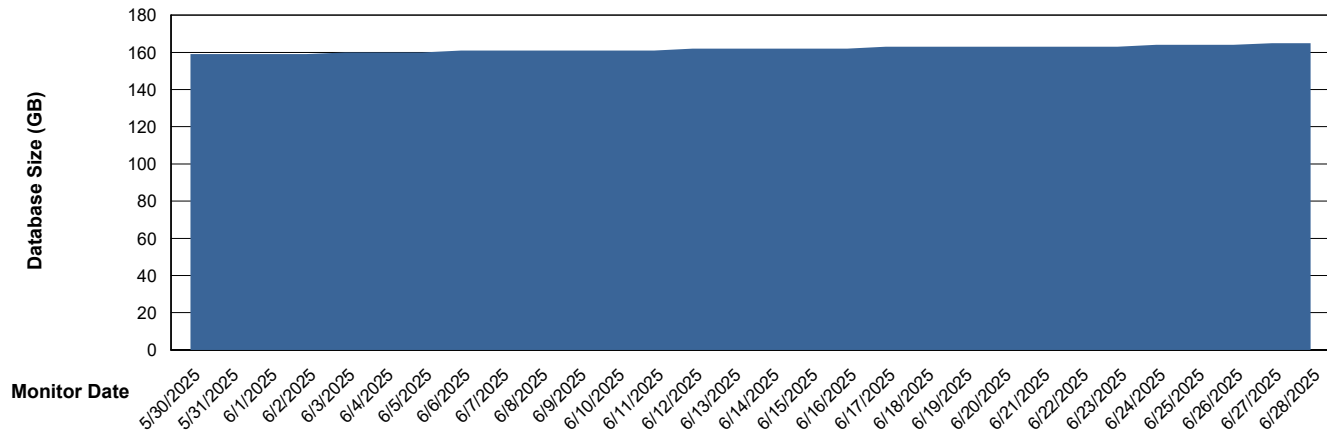

DATABASE SIZE ELI_PRD_FRASINTPRDDB01_ABS1

Database growth over last month