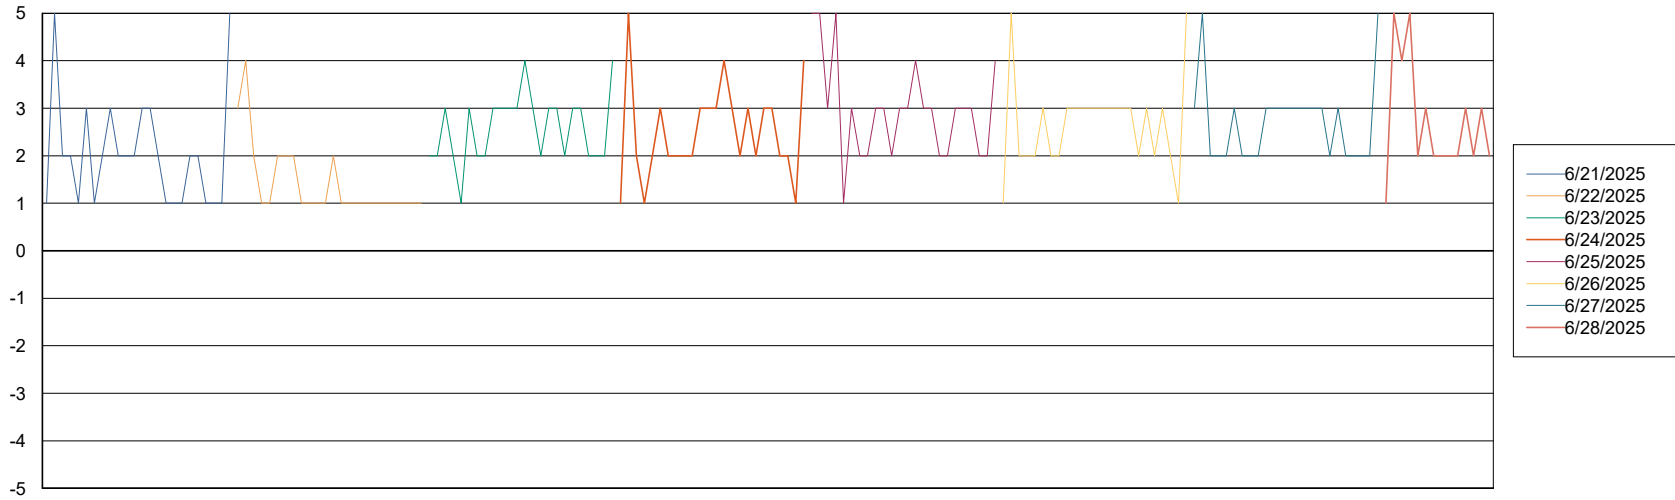

Standby Database Health ELI_Production

Recovery lag for last 7 days