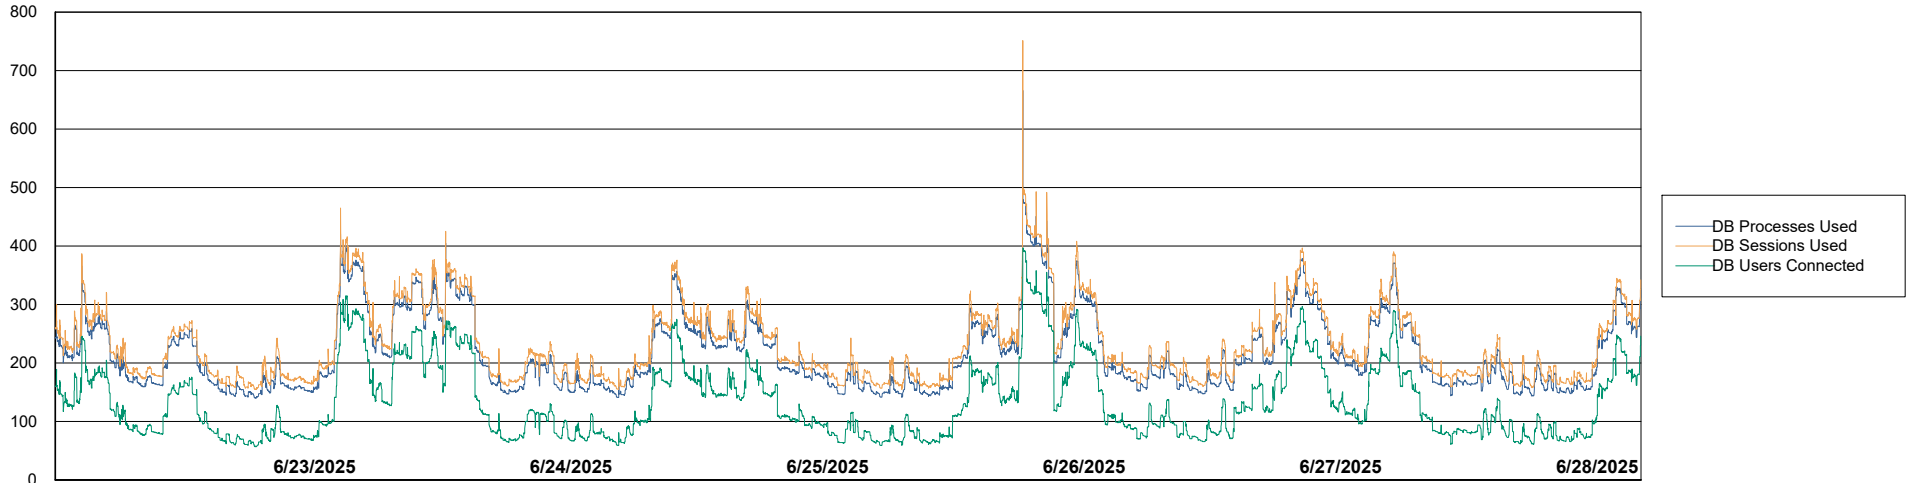

Weekly SLA Customer Report

Customer ELI_Production
Database ID 62

Database Performance ELI_PRD_FRASEQXPRDDB04-BI_ABS1

Weekly SLA Customer Report

Customer ELI_Production
Database ID 62

Database Performance ELI_PRD_FRASINTPRDDB01_ABS1