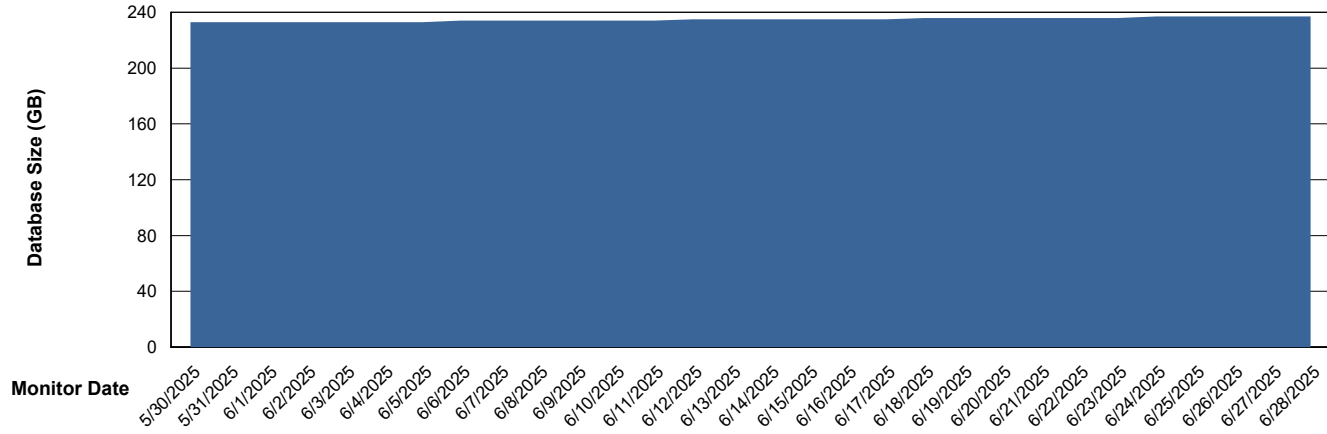

Weekly SLA Customer Report

Customer ELI_Production
Database ID 62

Database Performance ELI_PRD_FRASINTQUADB01_HSBABS1

DB Processes Max 1,000

Weekly SLA Customer Report

Customer ELI_Production
Database ID 62

DATABASE SIZE ELI_PRD_FRASEQXPRDDB04-BI_ABS1

Database growth over last month

DATABASE SIZE ELI_PRD_FRASINTPRDDB01_ABS1

Database growth over last month

Weekly SLA Customer Report

Customer ELI_Production
 Database ID 62