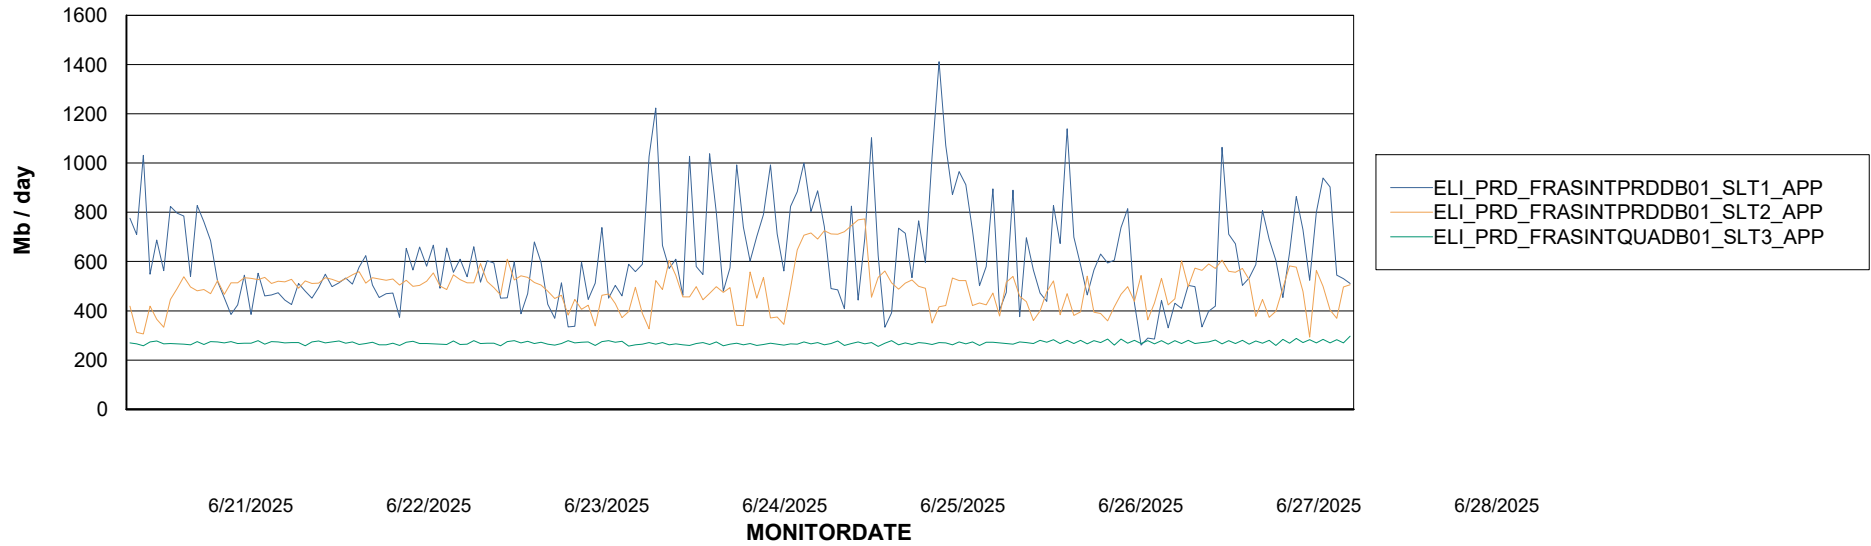

ABSSolute Application Server Services

Avg memory used per ABS Server Service