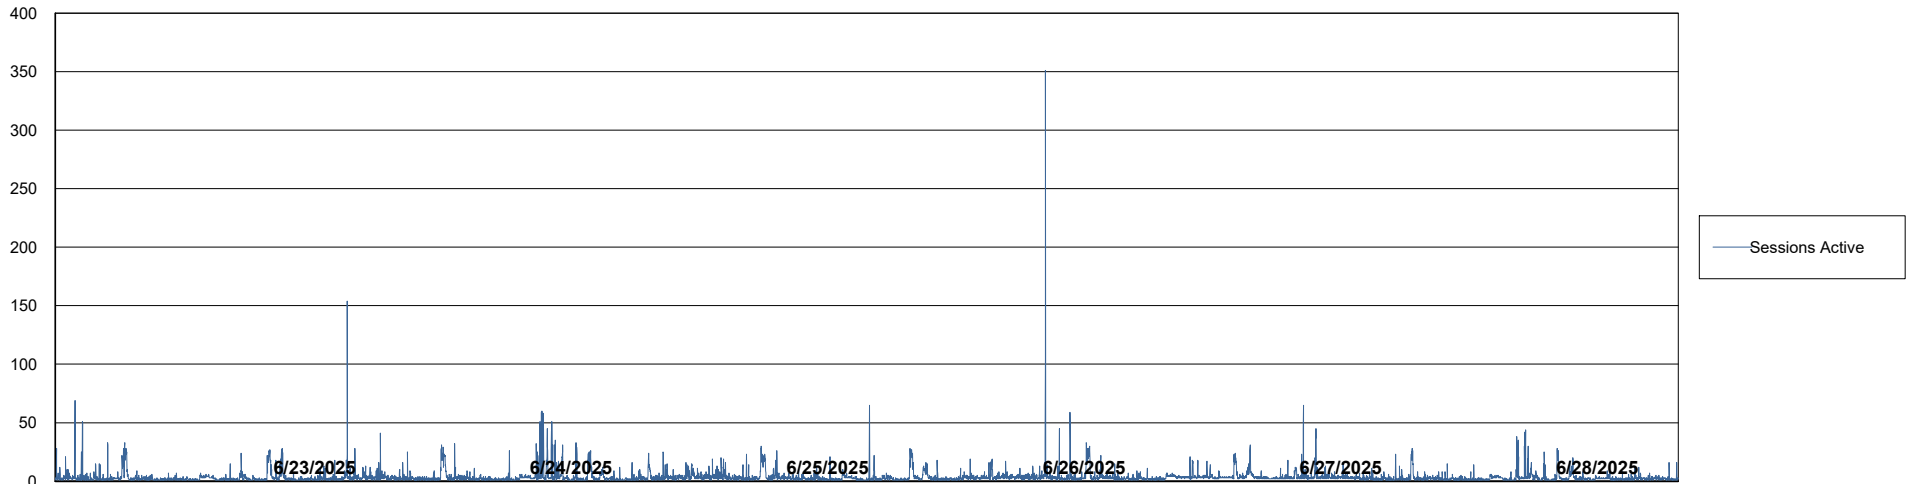

Weekly SLA Customer Report

Customer ELI_Production
Database ID 62

Database Performance ELI_PRD_FRASEQXPRDDB04-BI_ABS1

Weekly SLA Customer Report

Customer ELI_Production
Database ID 62

Database Performance ELI_PRD_FRASINTPRDDB01_ABS1