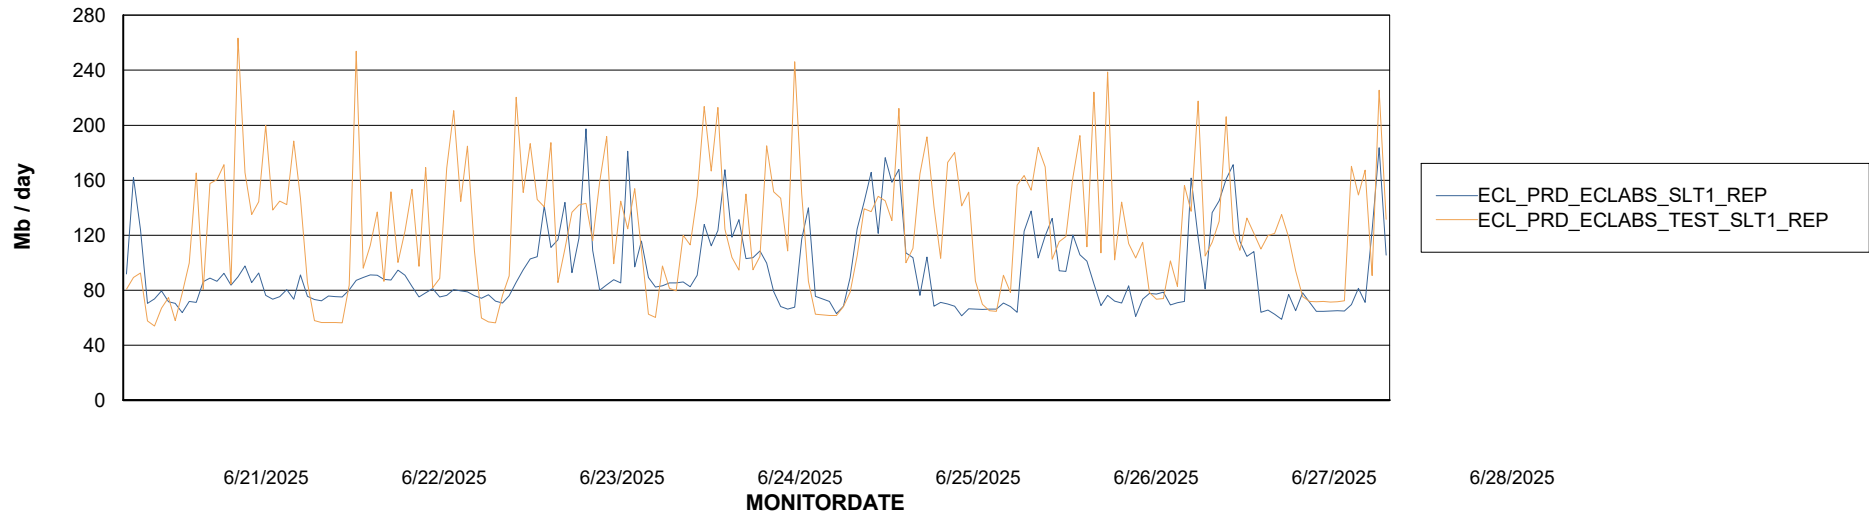

ABSSolute Application ReportServer Services

Avg memory used per ReportServer Service