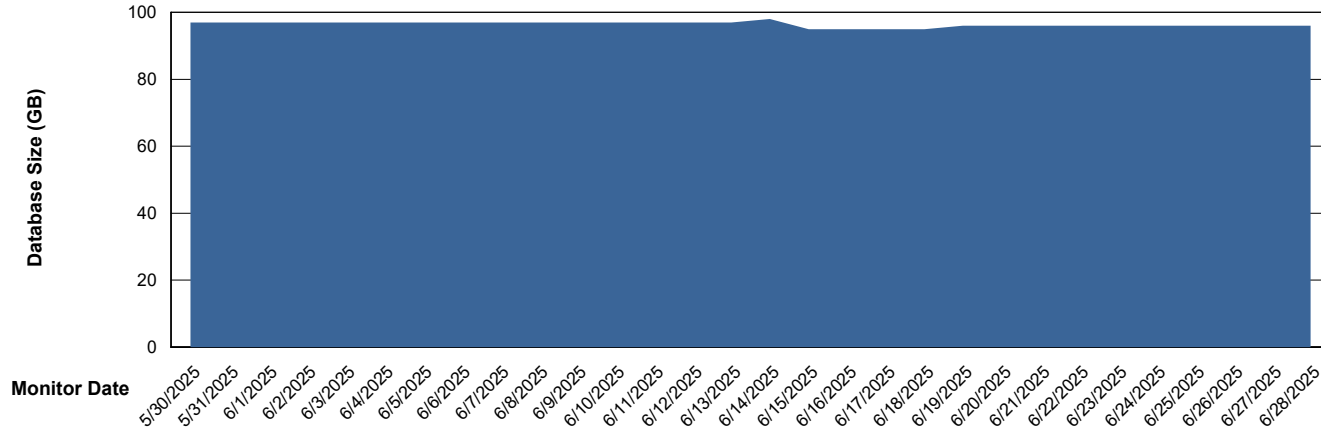

DATABASE SIZE ECL_PRD_ECLABS_ABS1

Database growth over last month