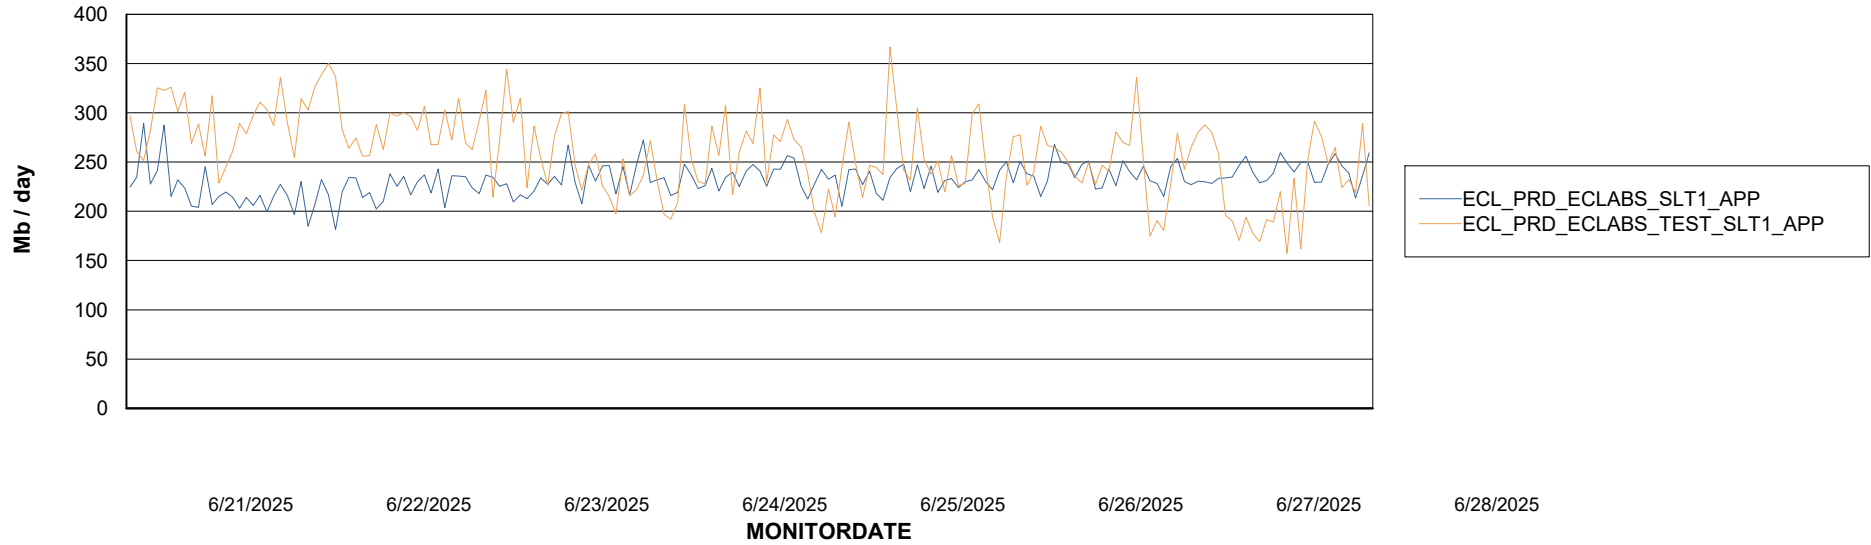

ABSSolute Application Server Services

Avg memory used per ABS Server Service