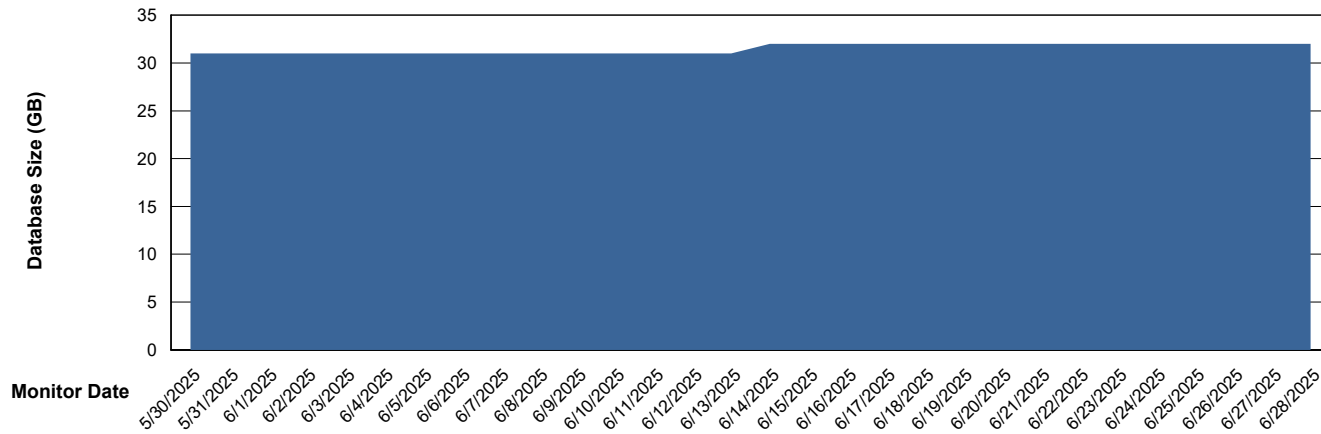

DATABASE SIZE ECL_PRD_ECL-ABS-BI_ABS1

Database growth over last month