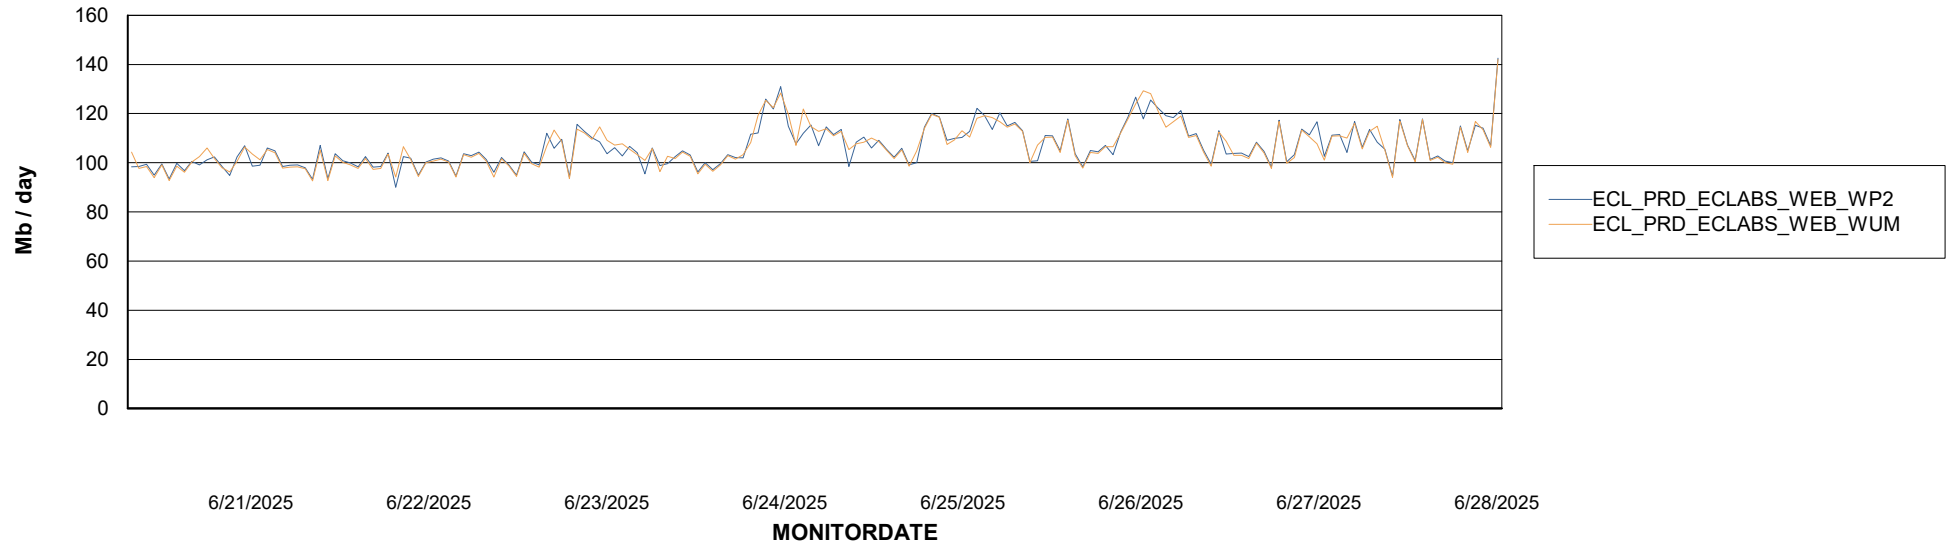

ABSSolute Web Component Services

Avg memory used per ABS Web component