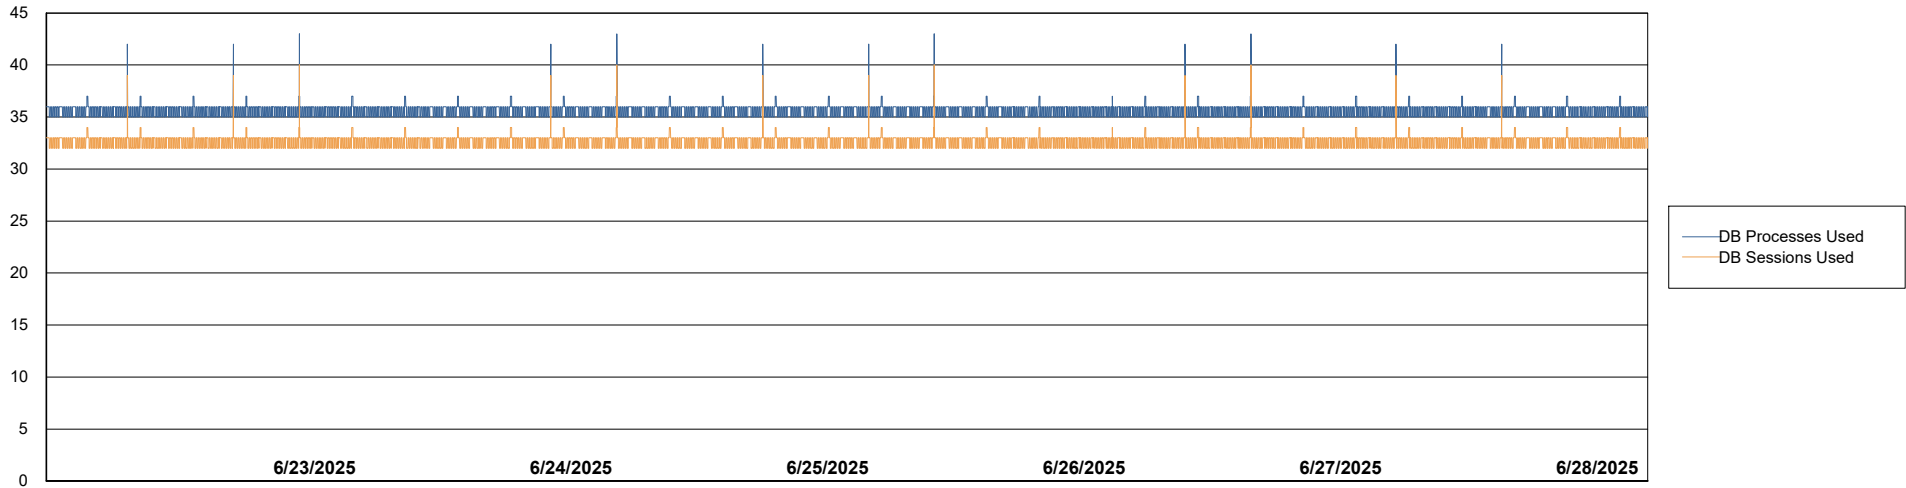

Database Performance ECL_PRD_ECLABS-TEST_HSBABS1

DB Processes Max 1,000