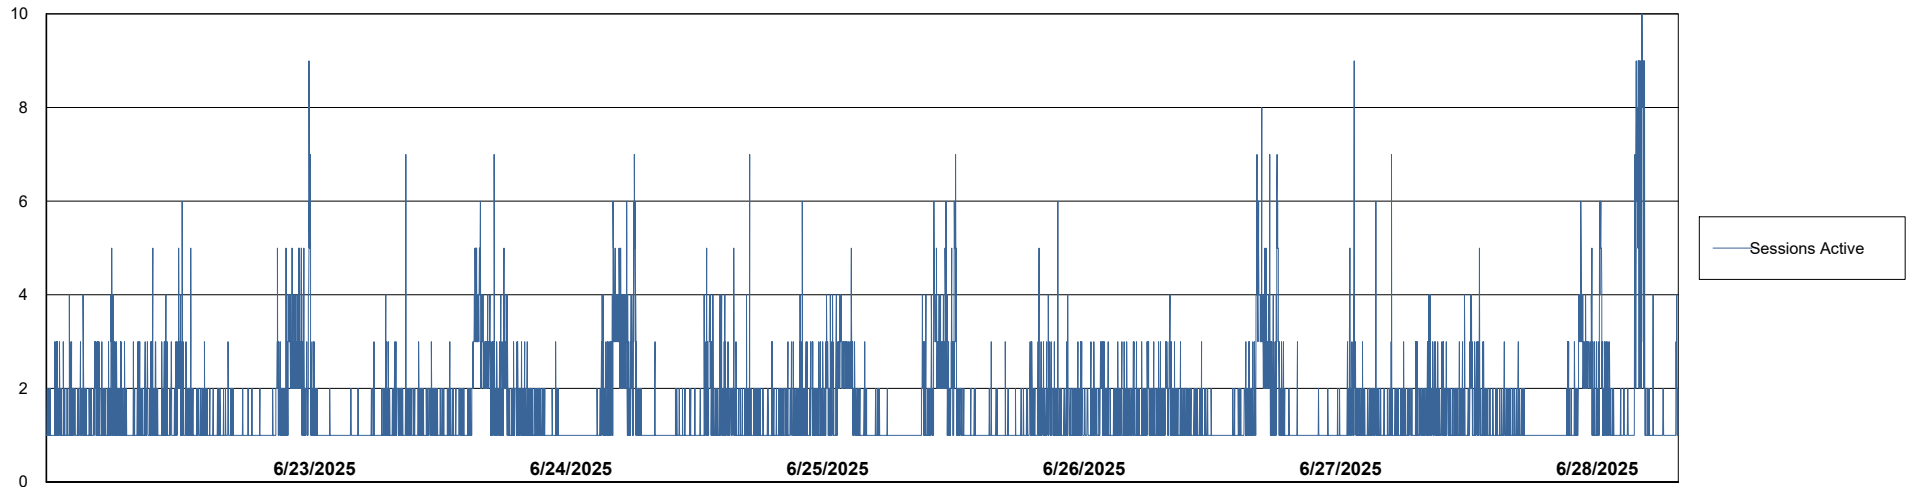

Database Performance CUS_PRD_ABSDB1_ABS1