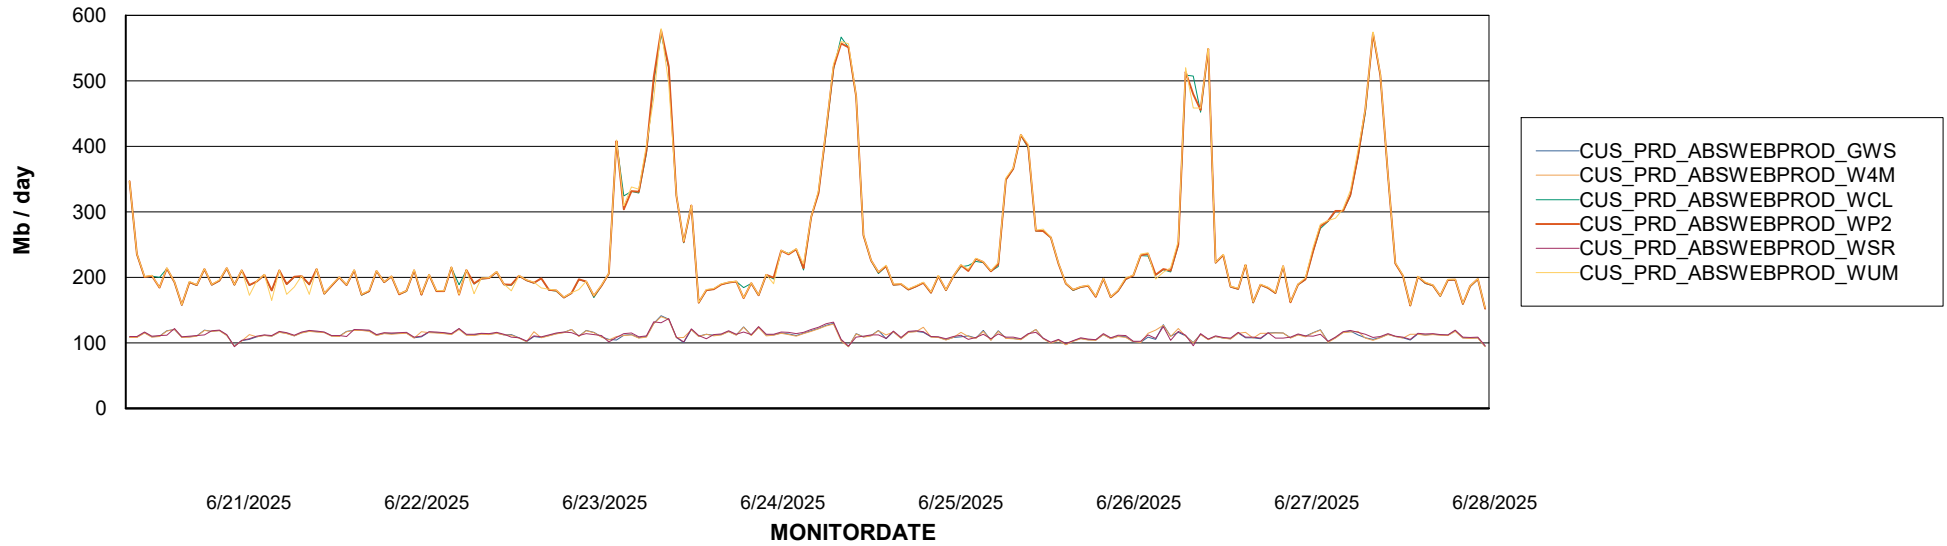

ABSSolute Web Component Services

Avg memory used per ABS Web component