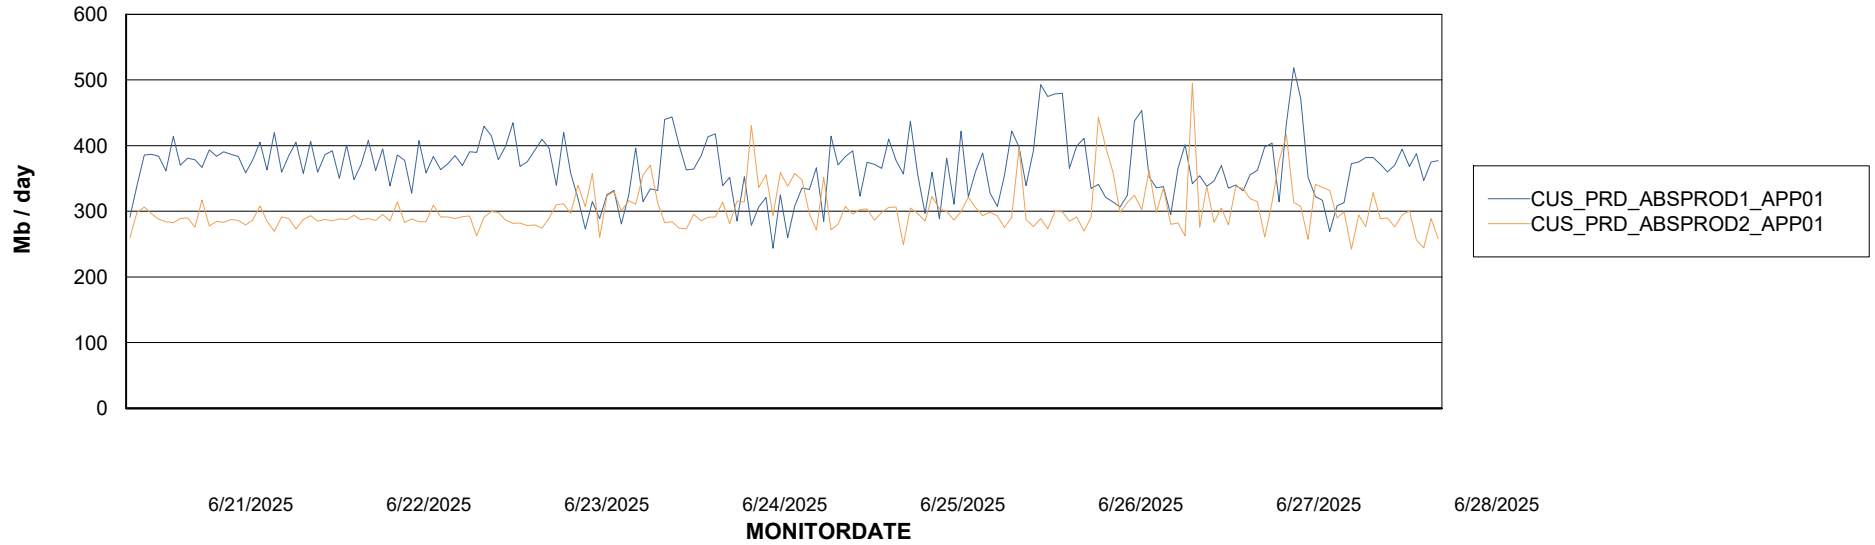

ABSSolute Application Server Services

Avg memory used per ABS Server Service