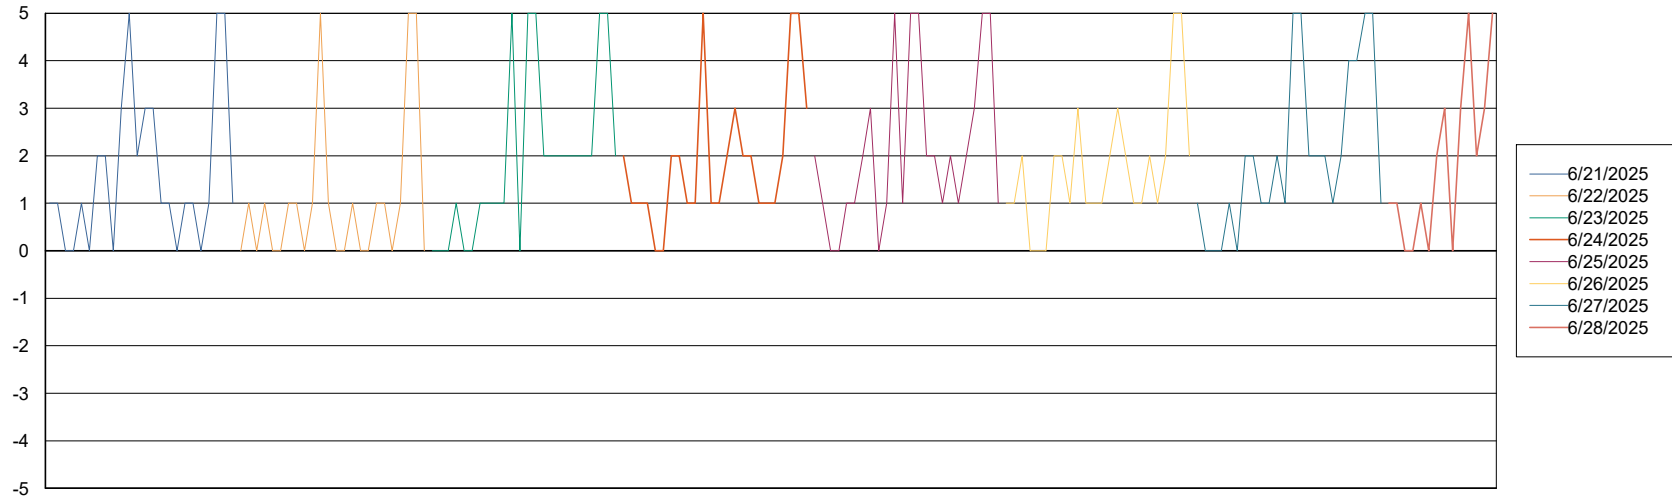

Standby Database Health CUS_Production (24/7)

Recovery lag for last 7 days