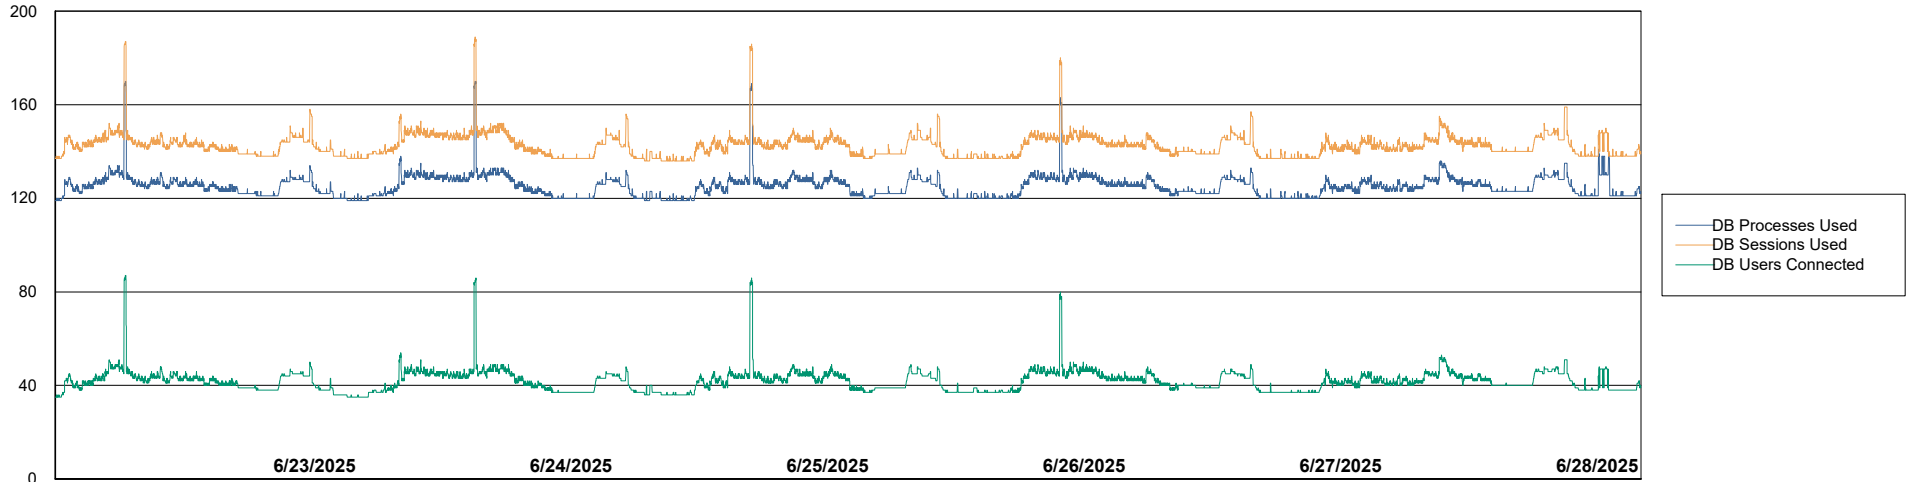

Database Performance CUS_PRD_ABSDB1_ABS1