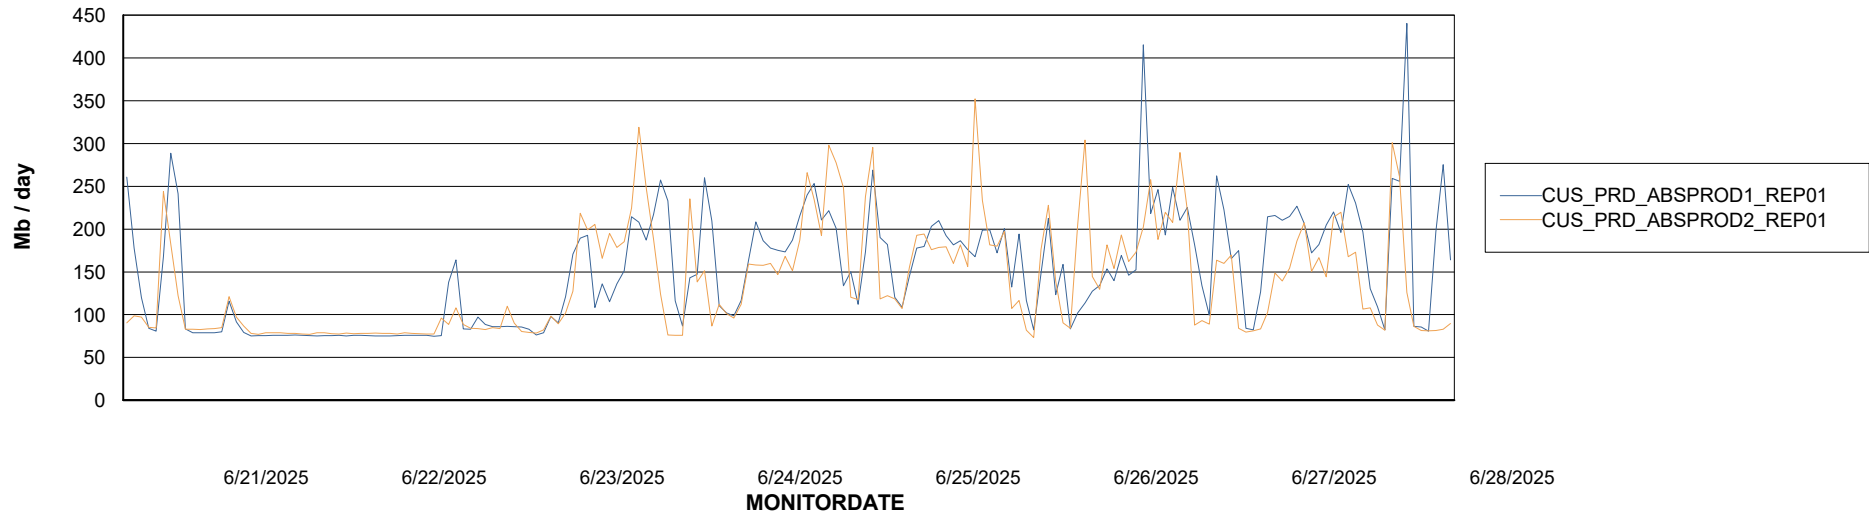

ABSSolute Application ReportServer Services

Avg memory used per ReportServer Service