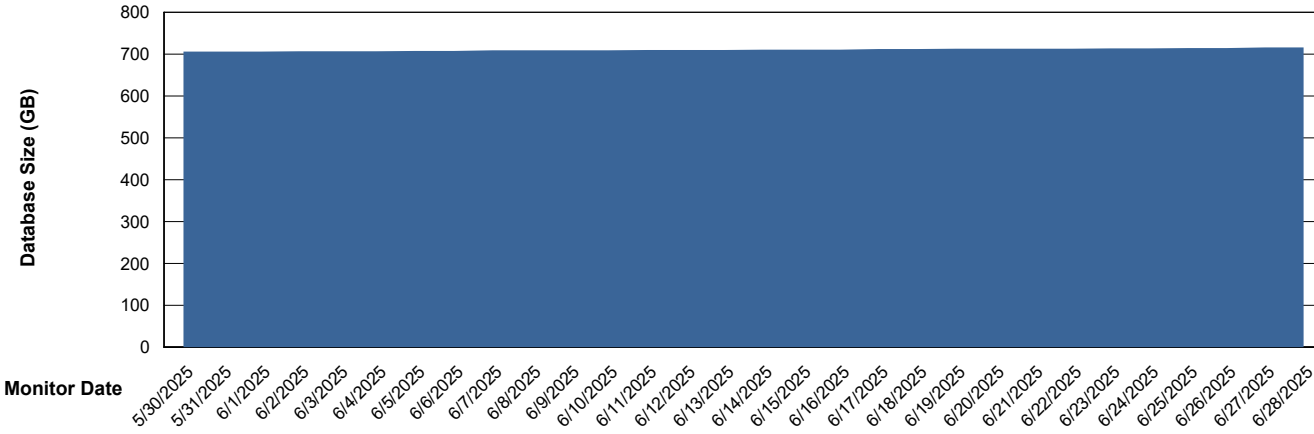

Database growth over last month

Database Tablespace CUS_PRD_ABSDB1_ABS1

Date	Tablespace Name	Filesize (Gb)	Usedsize (Gb)	Percentage free
6/28/2025	ABSDATA	316	261	17
	INDX	528	439	17
6/27/2025	ABSDATA	316	261	17
	INDX	528	439	17
6/26/2025	ABSDATA	316	261	18
	INDX	528	439	17
6/25/2025	ABSDATA	316	260	18
	INDX	528	438	17
6/24/2025	ABSDATA	316	260	18
	INDX	528	438	17
6/23/2025	ABSDATA	309	260	16
	INDX	528	438	17
6/22/2025	ABSDATA	309	260	16
	INDX	528	437	17