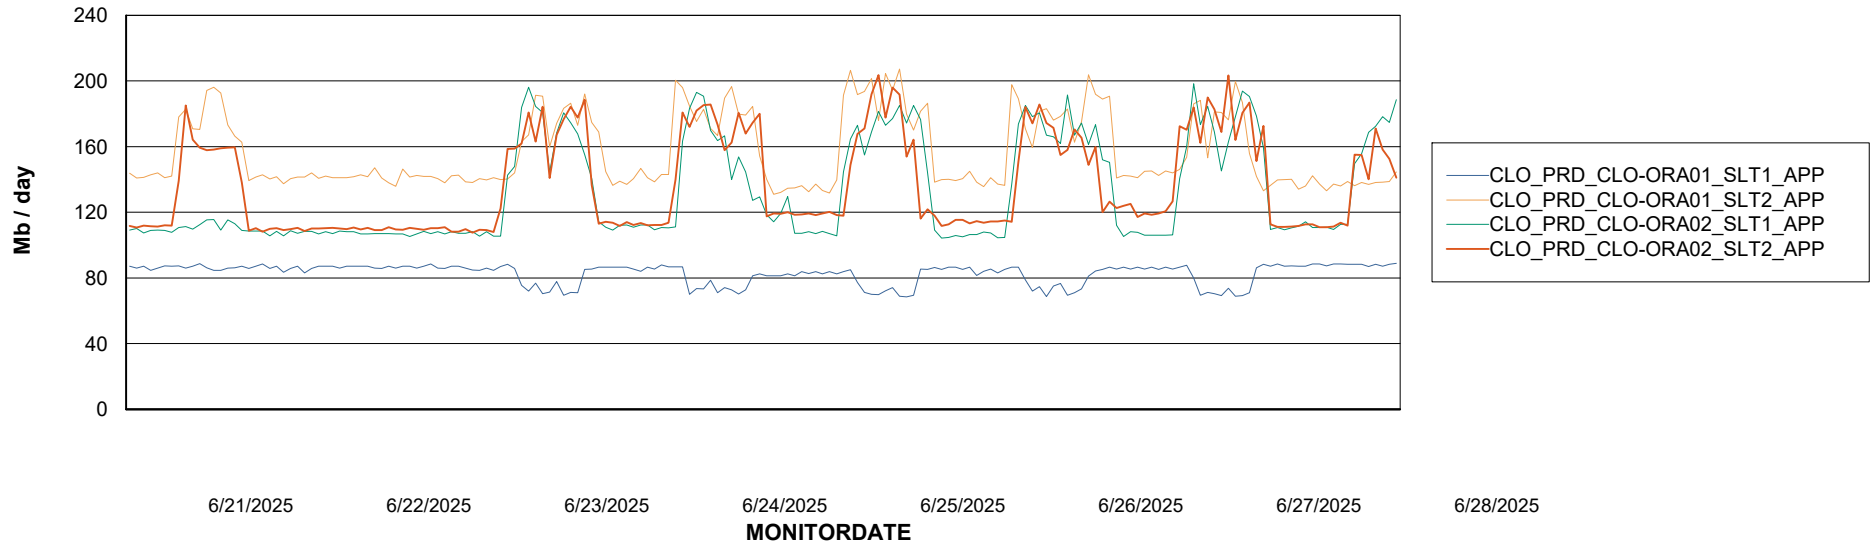

ABSSolute Application Server Services

Avg memory used per ABS Server Service