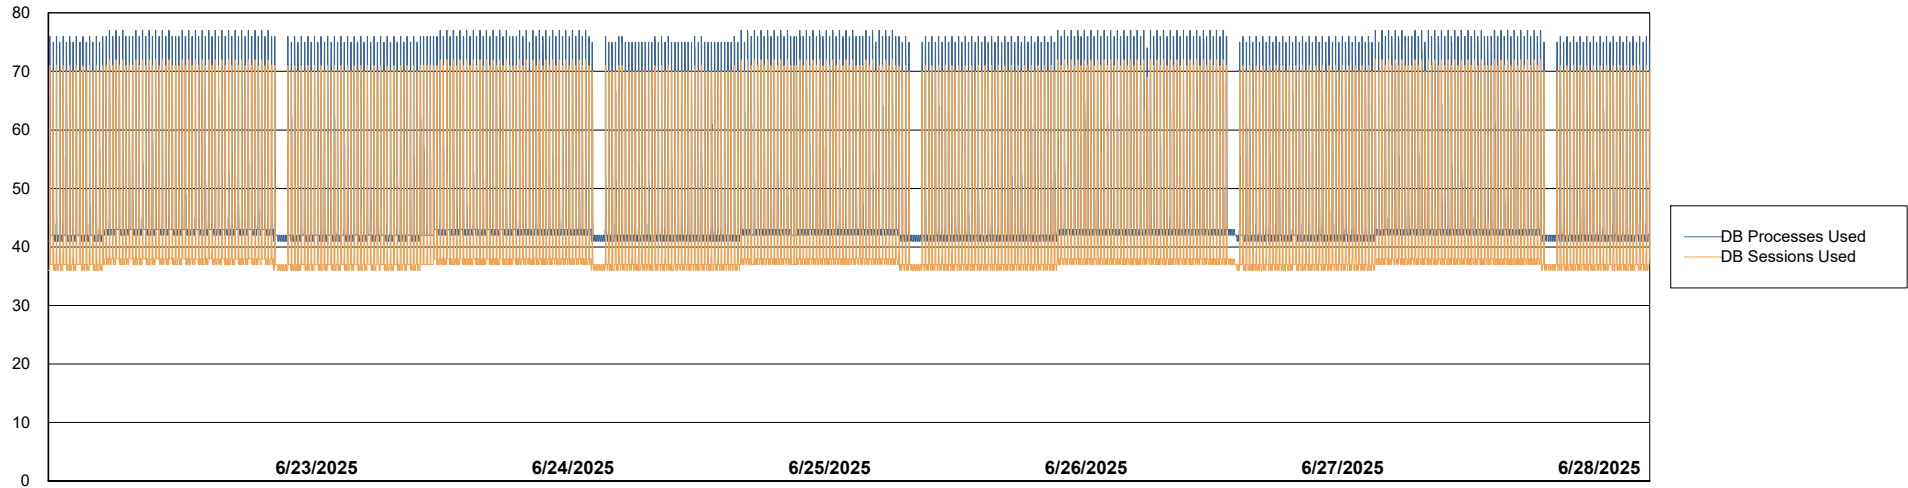

Database Performance CLO_PRD_CLO-ORA02_HSBABS1

DB Processes Max 1,000