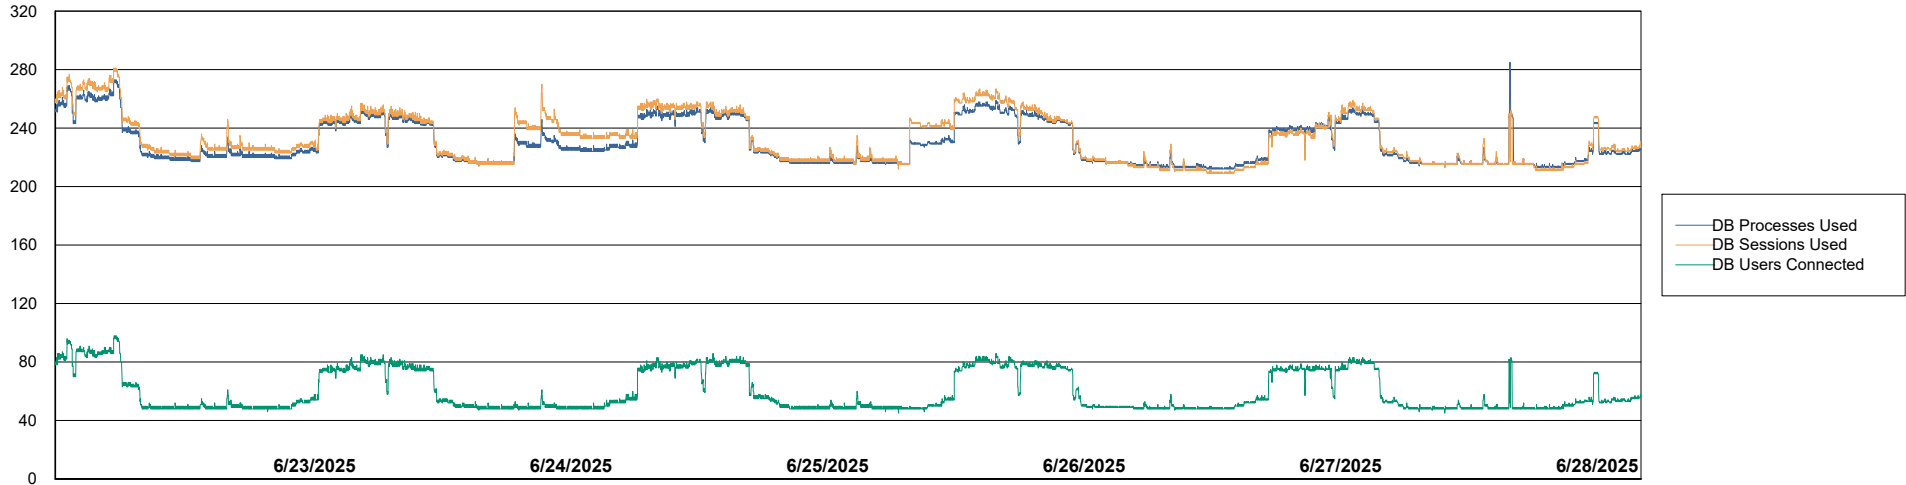

Database Performance CLO_PRD_CLO-ORA01_ABS1