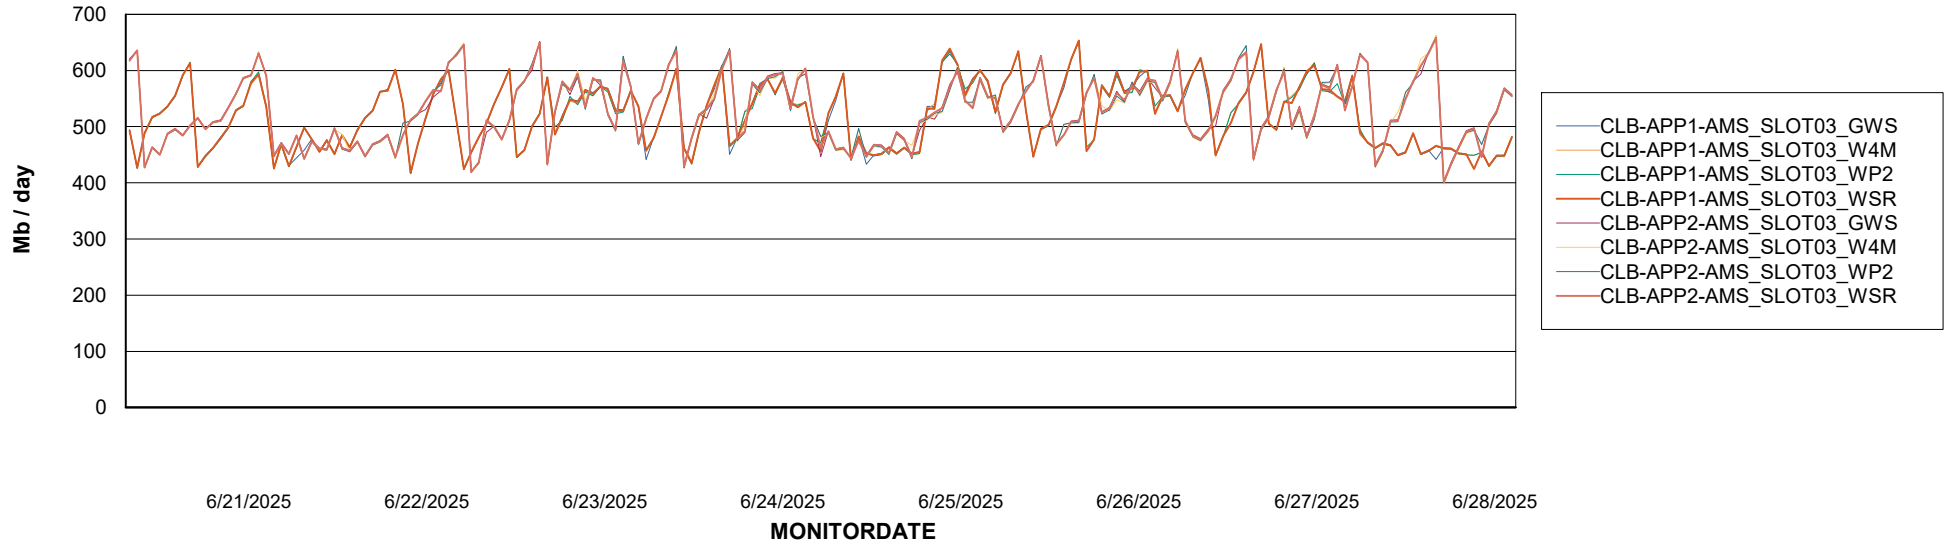

ABSSolute Web Component Services

Avg memory used per ABS Web component