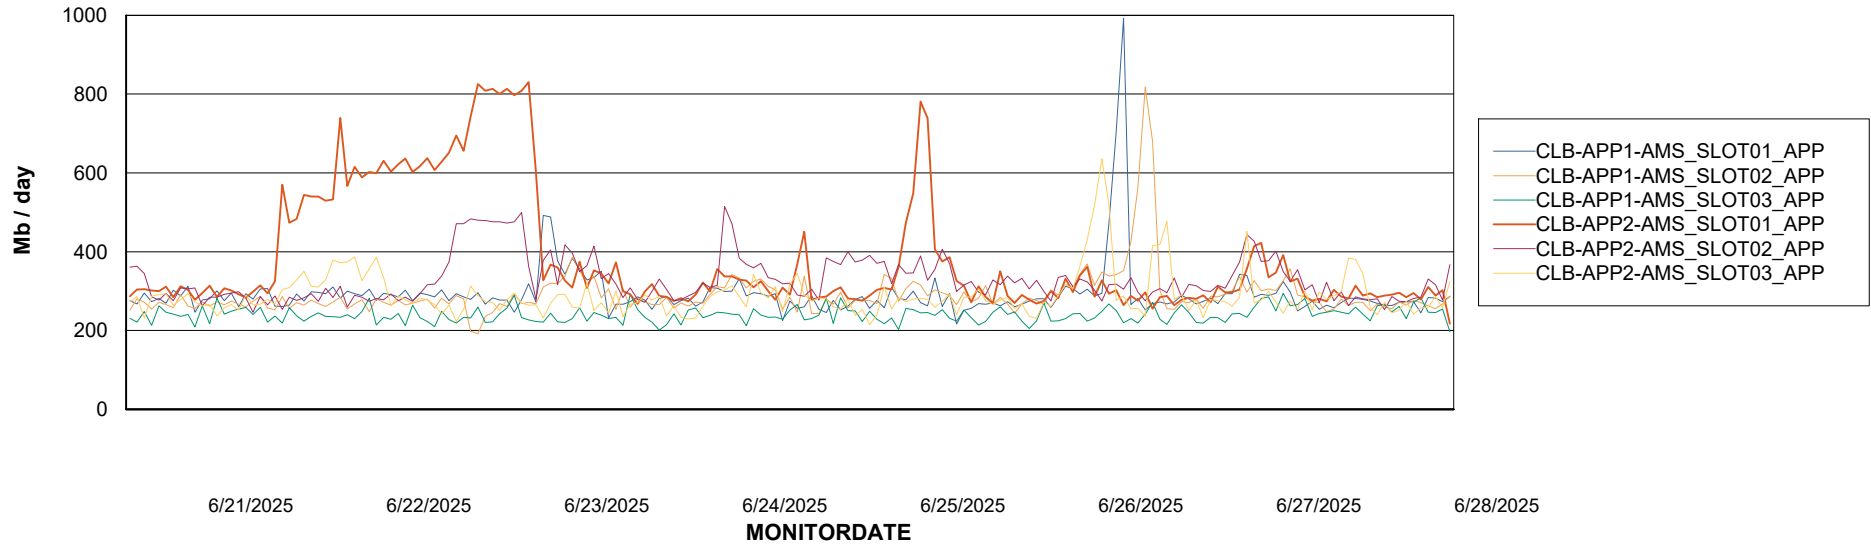

ABSSolute Application Server Services

Avg memory used per ABS Server Service