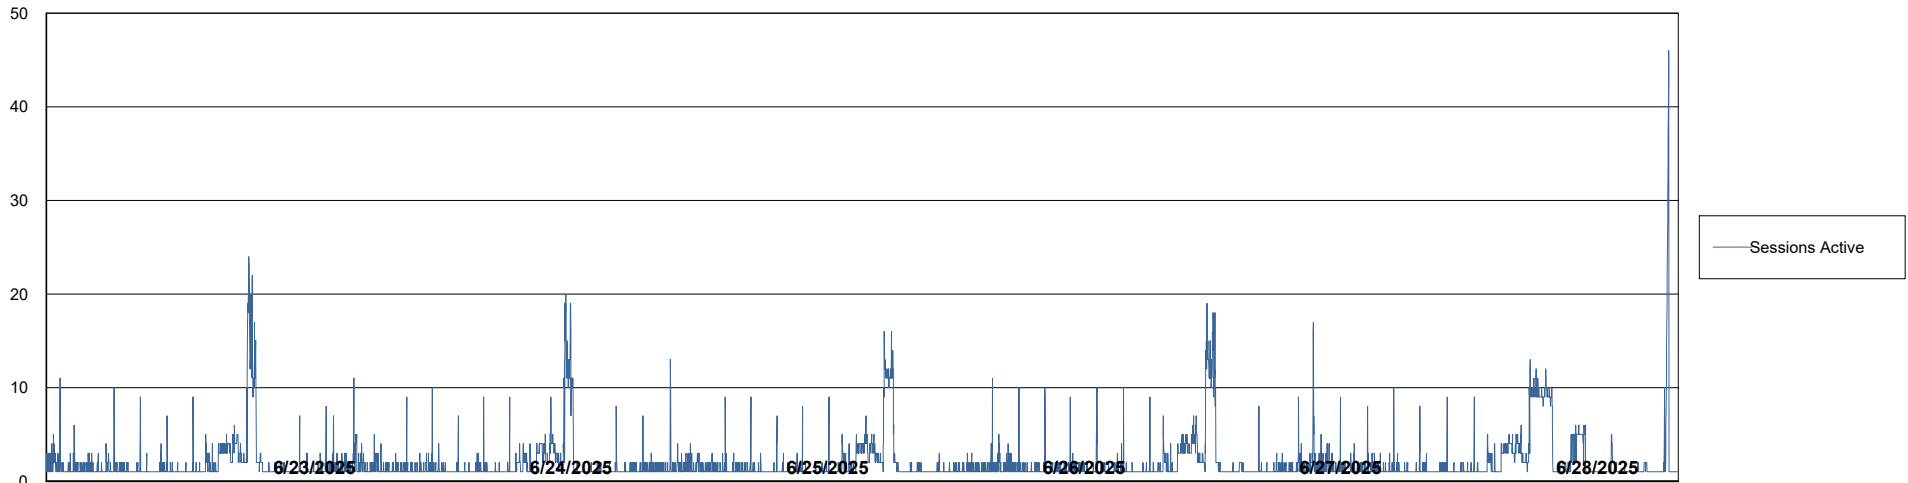

Weekly SLA Customer Report

Customer: CLB OCI AMS Production
Database ID: 196

Database Performance: CLB-BI2-AMS_ABS1_DB

Weekly SLA Customer Report

Customer: CLB OCI AMS Production
Database ID: 196

Database Performance: CLB-DBS1-AMS_PROD_ABS1