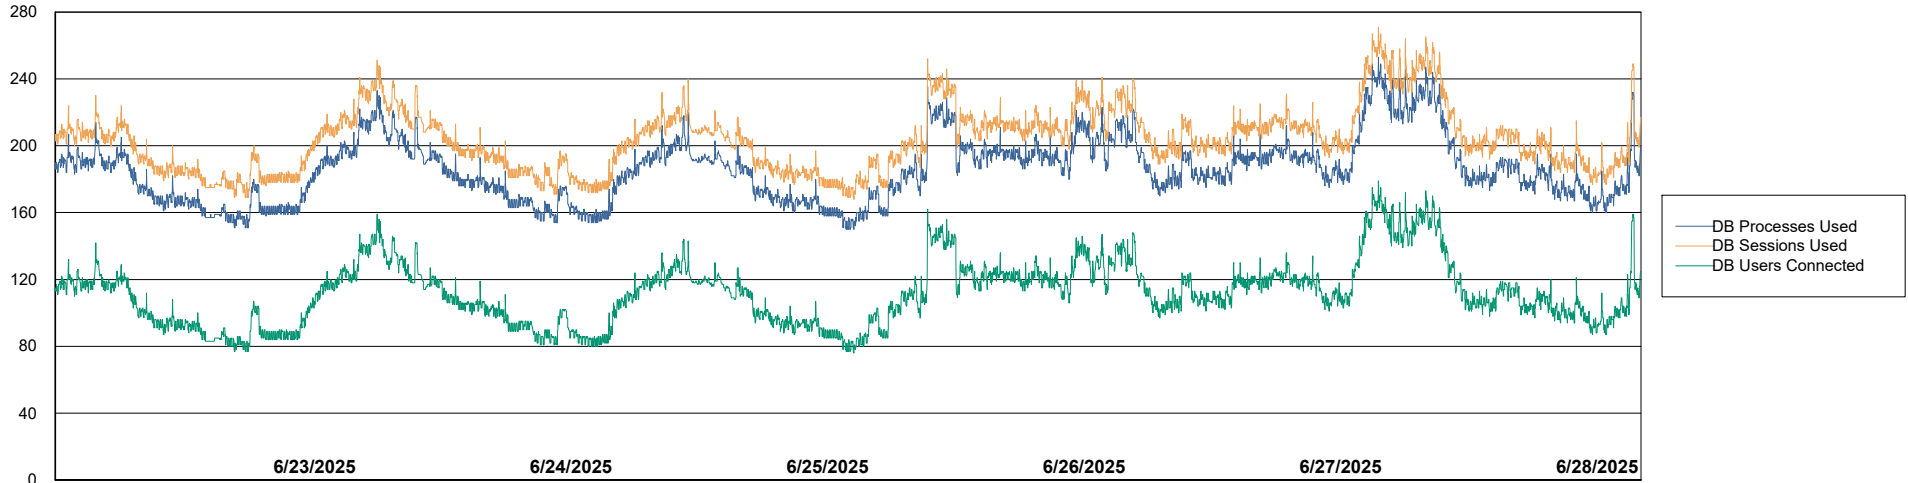

Weekly SLA Customer Report

Customer: CLB OCI AMS Production
Database ID: 196

Database Performance: CLB-BI2-AMS_ABS1_DB

Weekly SLA Customer Report

Customer: CLB OCI AMS Production
Database ID: 196

Database Performance: CLB-DBS1-AMS_PROD_ABS1