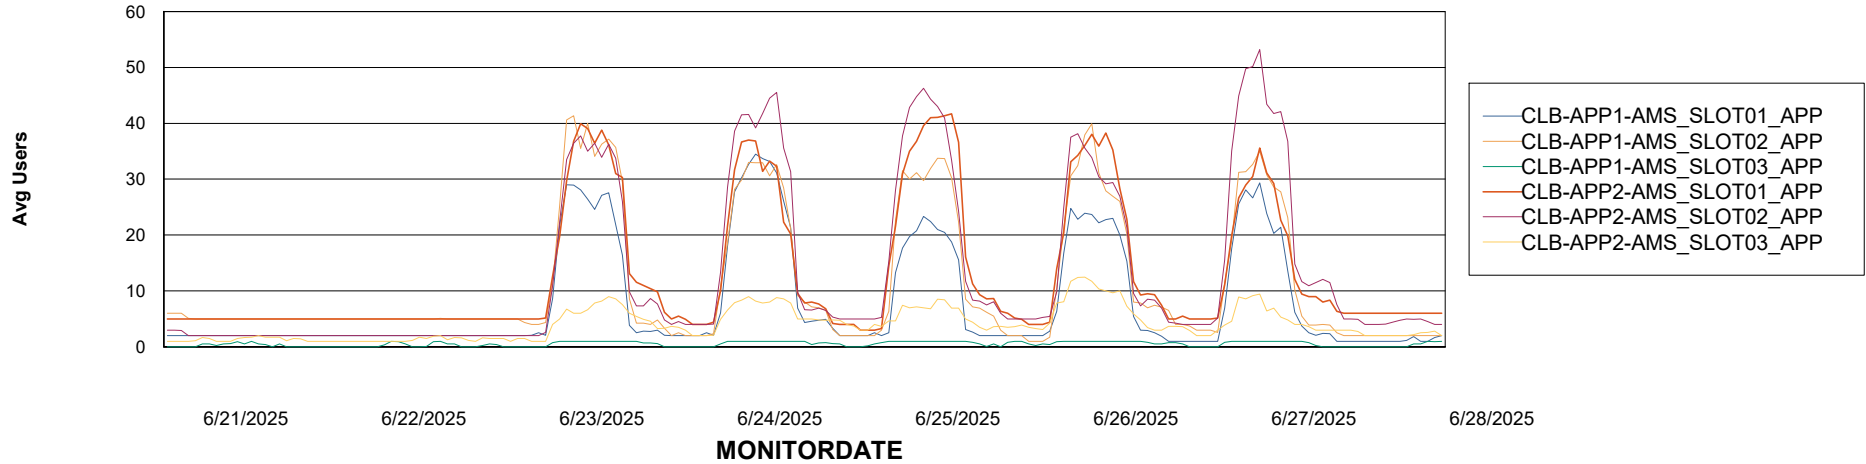

Avg users per day per ABS server