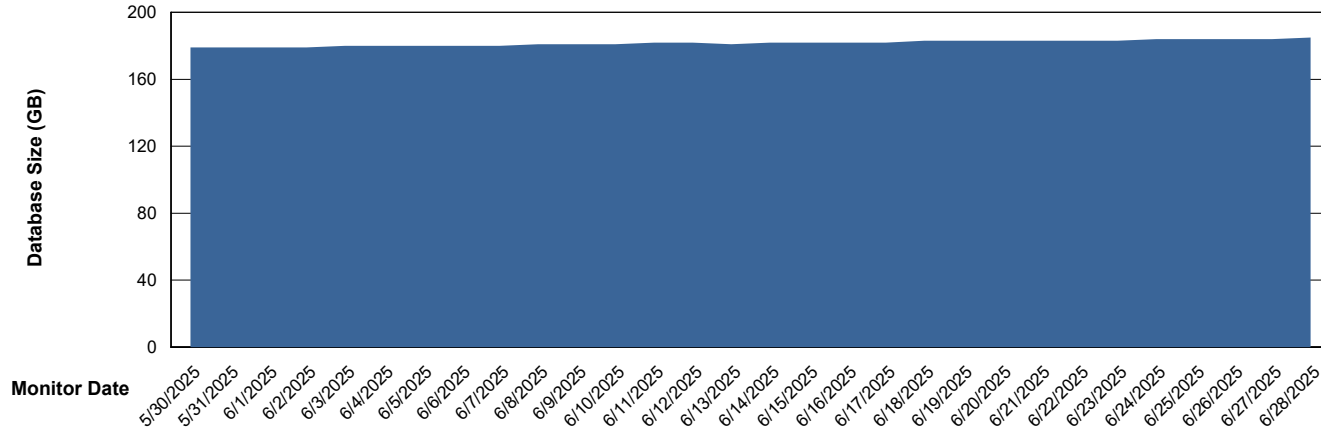

Weekly SLA Customer Report

Customer CLB OCI AMS Production
Database ID 196

Database Performance CLB-DBS2-AMS_PROD_HSBABS1

DB Processes Max 1,000
DB Processes Max 4
DB Processes Max 0

Weekly SLA Customer Report

Customer CLB OCI AMS Production
Database ID 196

DATABASE SIZE CLB-BI2-AMS_ABS1_DB

Database growth over last month

DATABASE SIZE CLB-DBS1-AMS_PROD_ABS1

Database growth over last month

Weekly SLA Customer Report