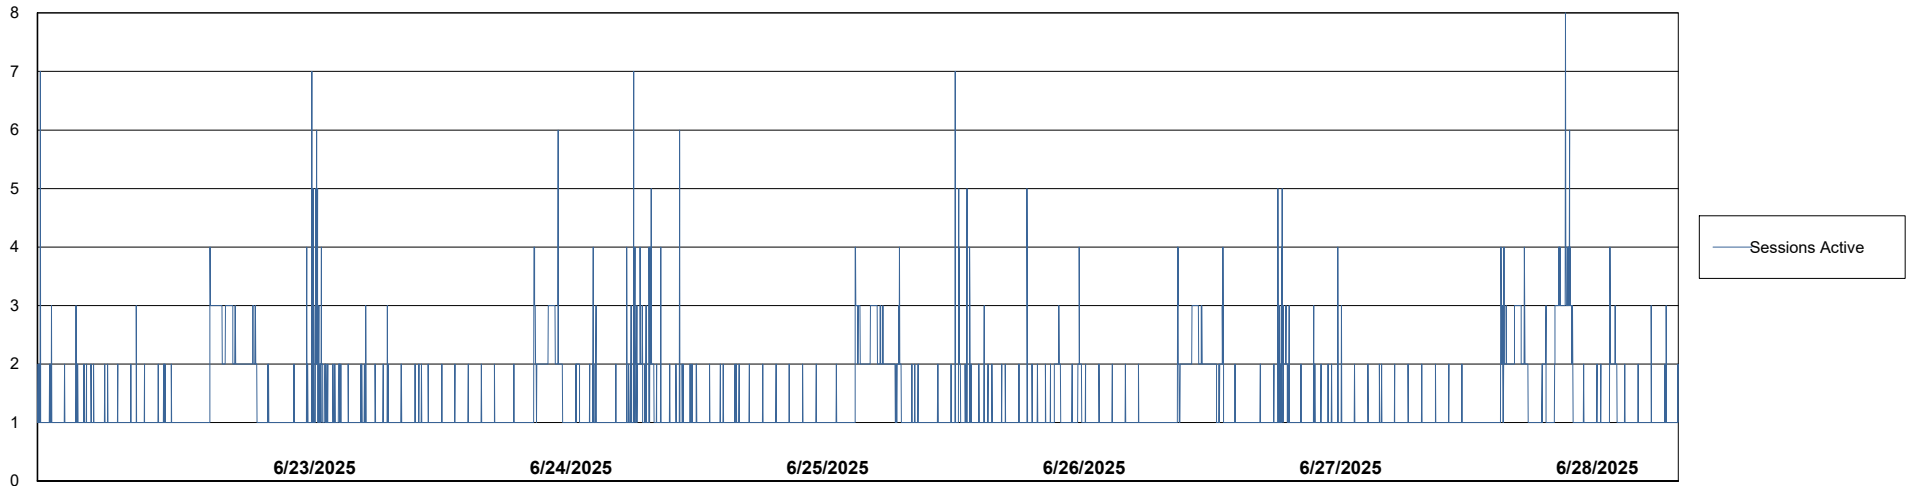

Database Performance: CLB-BI2-AMS_ABS1_DB