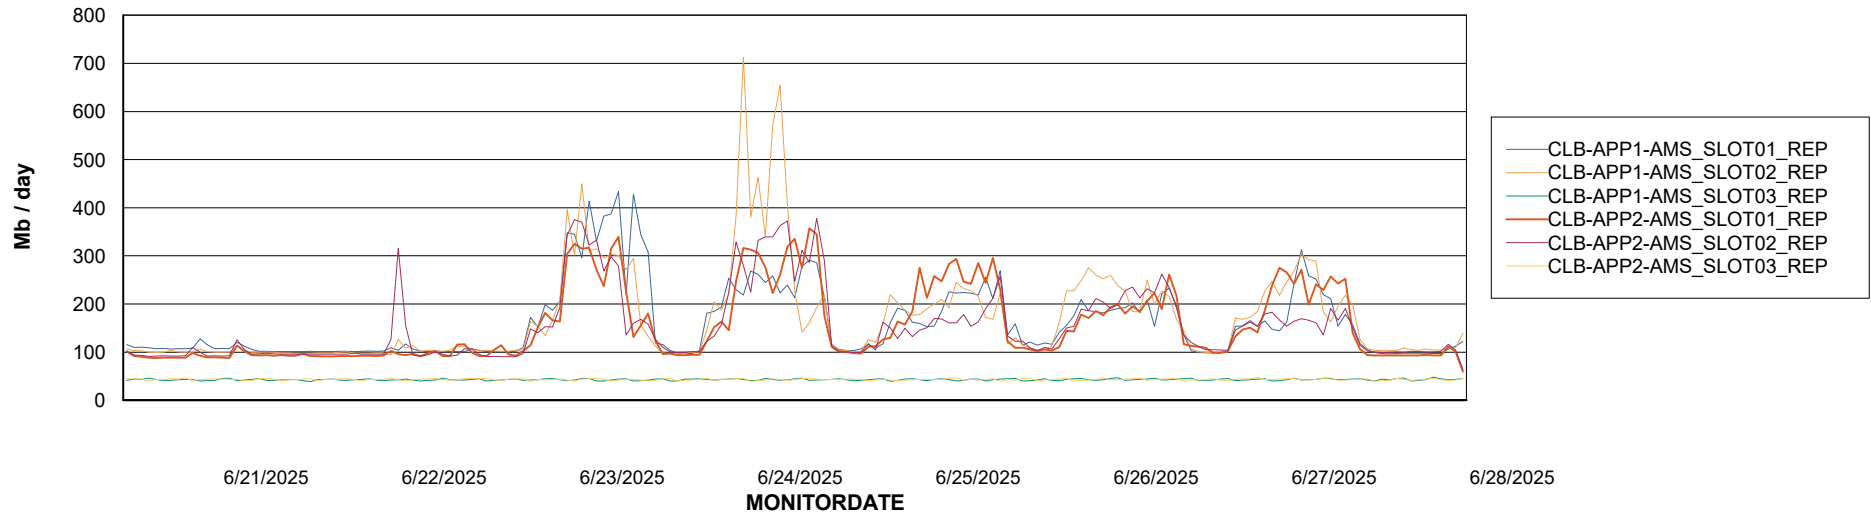

Avg memory used per ABS Server Service

Avg users per day per ABS server

Weekly SLA Customer Report

Customer CLB OCI AMS Production
Database ID 196

ABSSolute Application ReportServer Services

Avg memory used per ReportServer Service