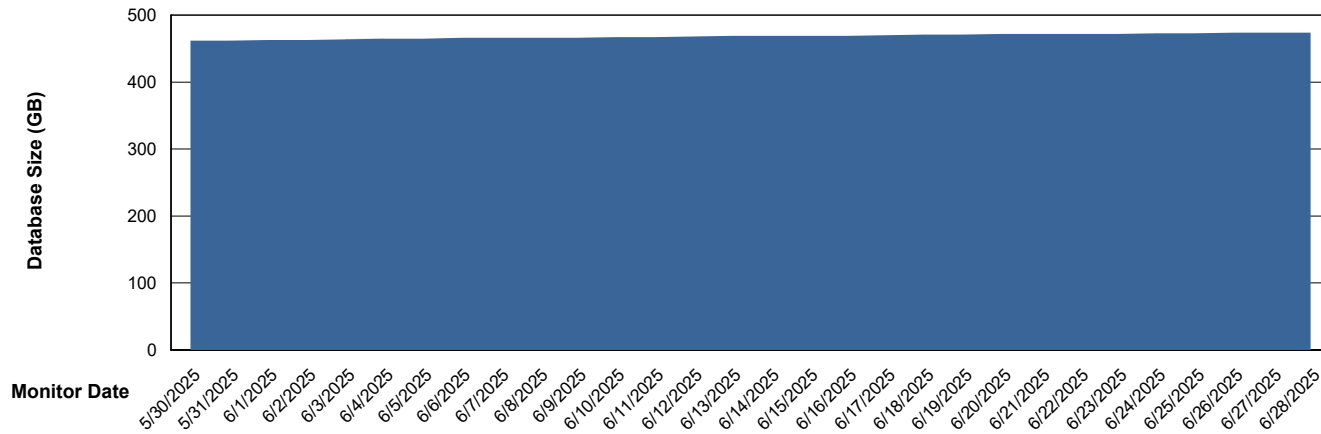

Customer CLB OCI AMS Production
Database ID 196

DATABASE SIZE CLB-BI2-AMS_ABS1_DB

Database growth over last month

DATABASE SIZE CLB-DBS1-AMS_PROD_ABS1

Database growth over last month

Weekly SLA Customer Report