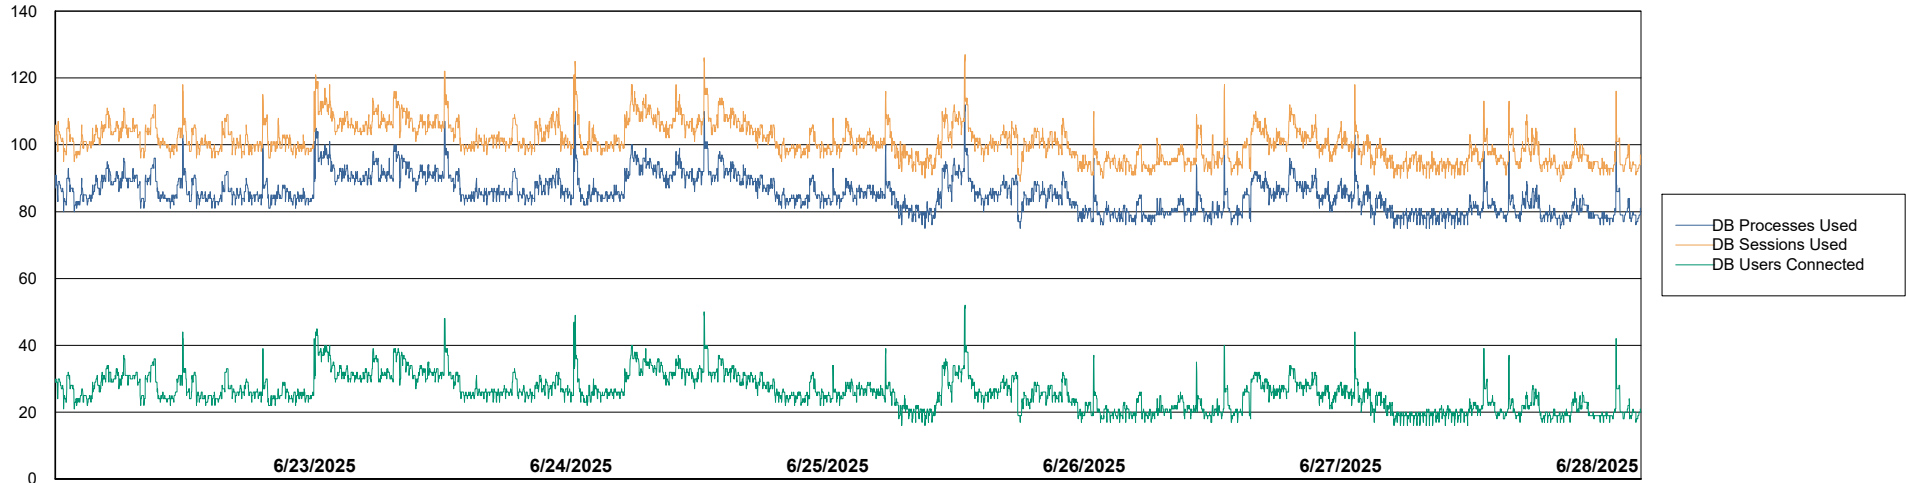

Database Performance: CLB-BI2-AMS_ABS1_DB