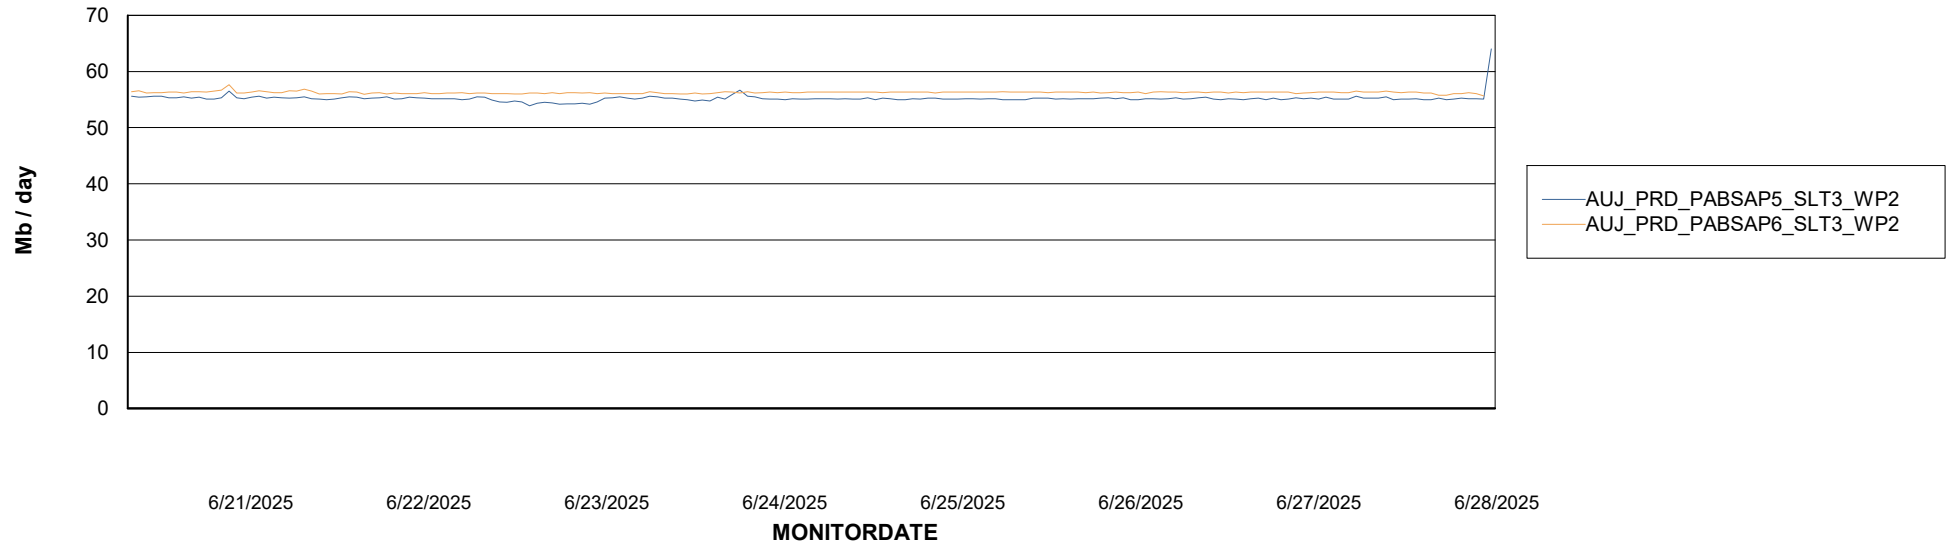

ABSSolute Application ReportServer Services

Avg memory used per ReportServer Service

Weekly SLA Customer Report

Customer AUJ_Production
Database ID 41

ABSolute Web Component Services

Avg memory used per ABS Web component