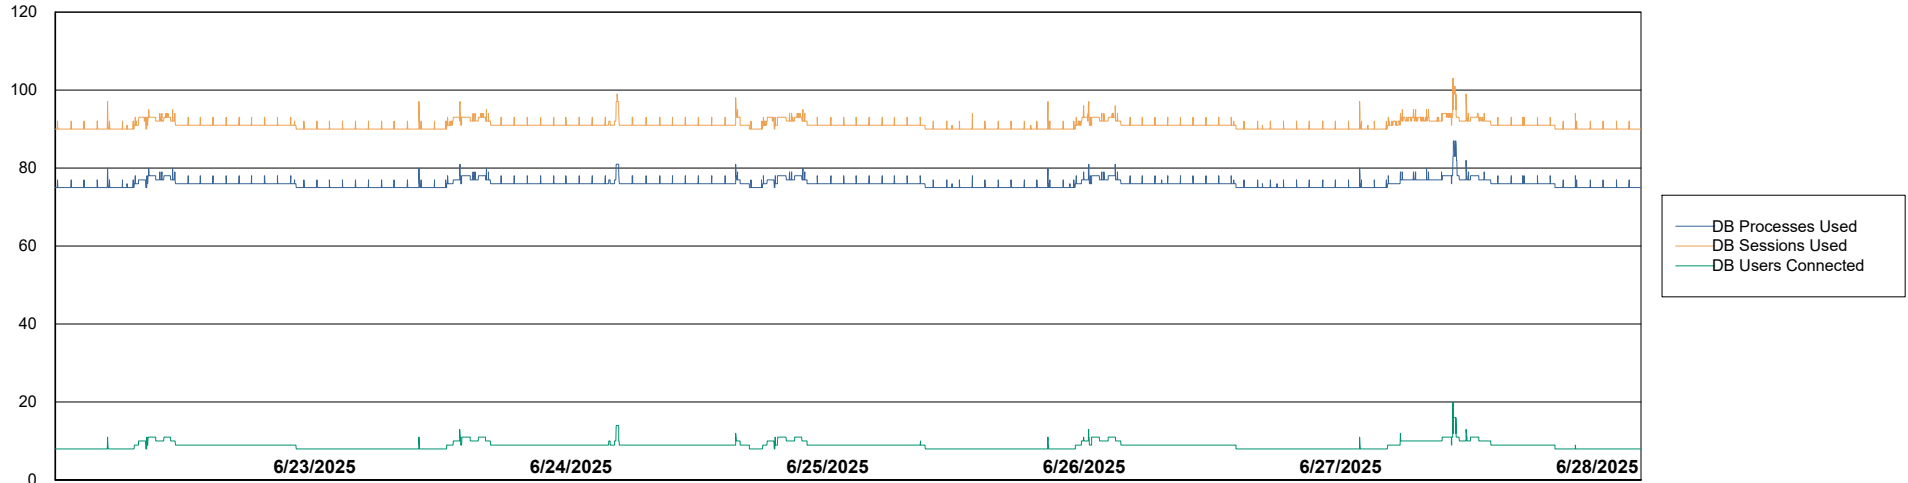

Weekly SLA Customer Report

Customer AUJ_Production
Database ID 41

Database Performance AUJ_ABSEM3_DB

Weekly SLA Customer Report

Customer AUJ_Production
Database ID 41

Database Performance AUJ_BI3_DB

Weekly SLA Customer Report