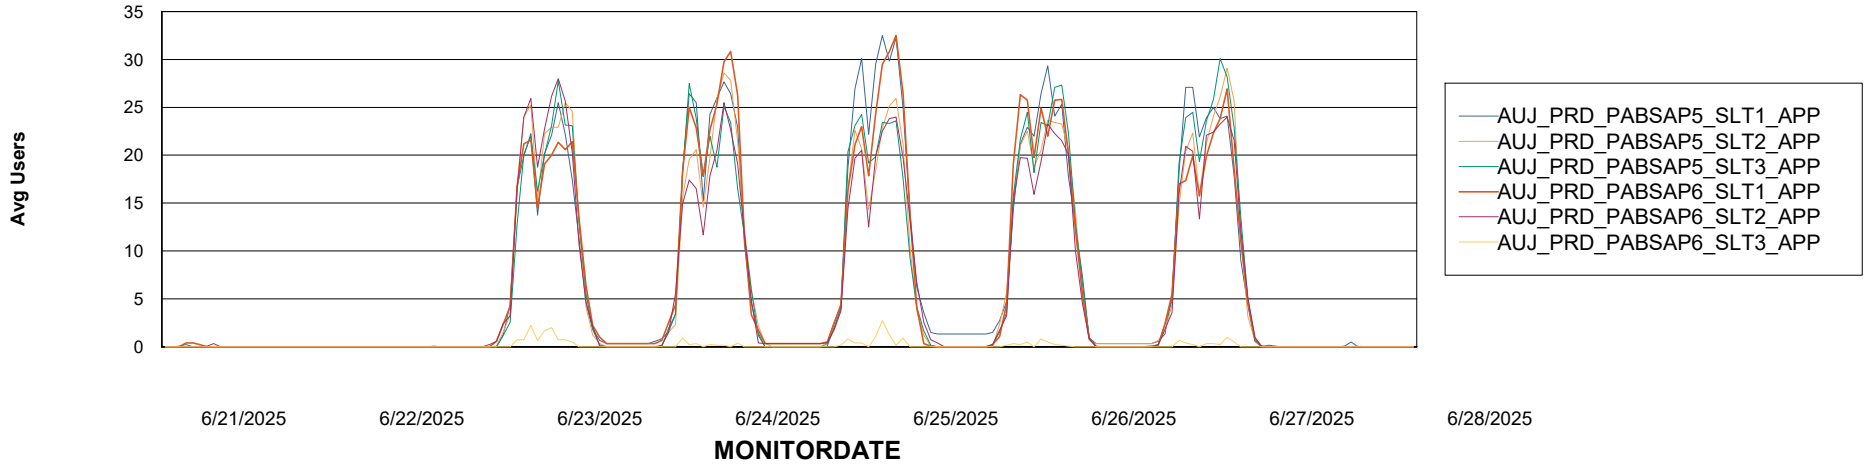

Weekly SLA Customer Report

Customer AUJ_Production
Database ID 41

ABSSolute Application Server Services

Avg memory used per ABS Server Service

Avg users per day per ABS server

Weekly SLA Customer Report

Customer AUJ_Production
Database ID 41