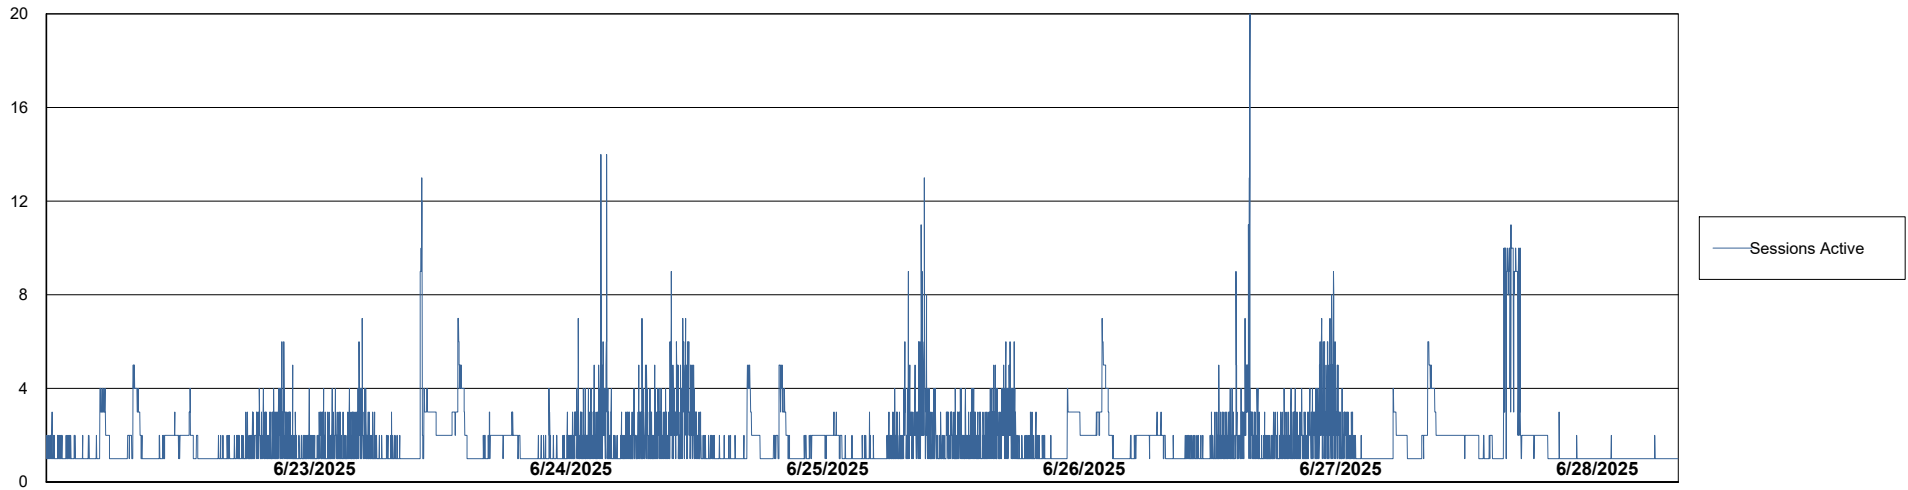

Database Performance AUJ_DB3_Primary