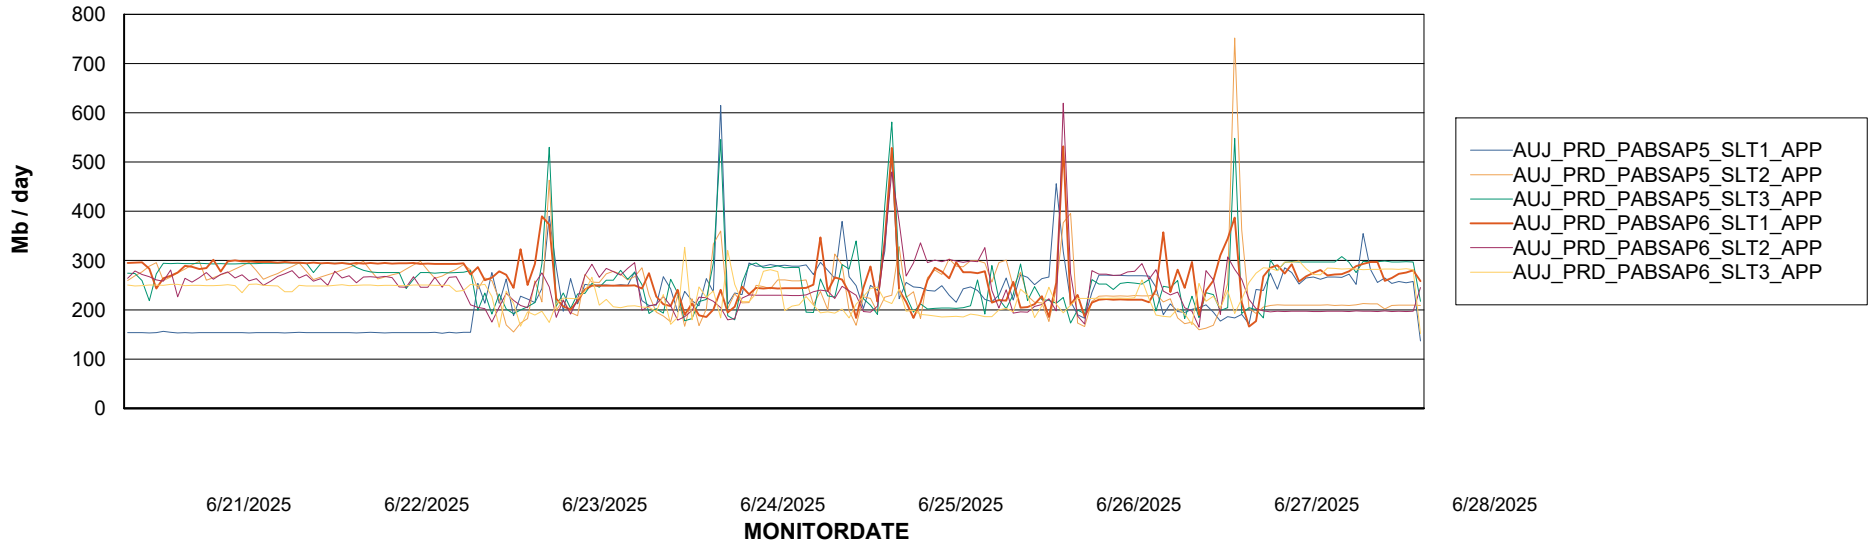

ABSSolute Application Server Services

Avg memory used per ABS Server Service