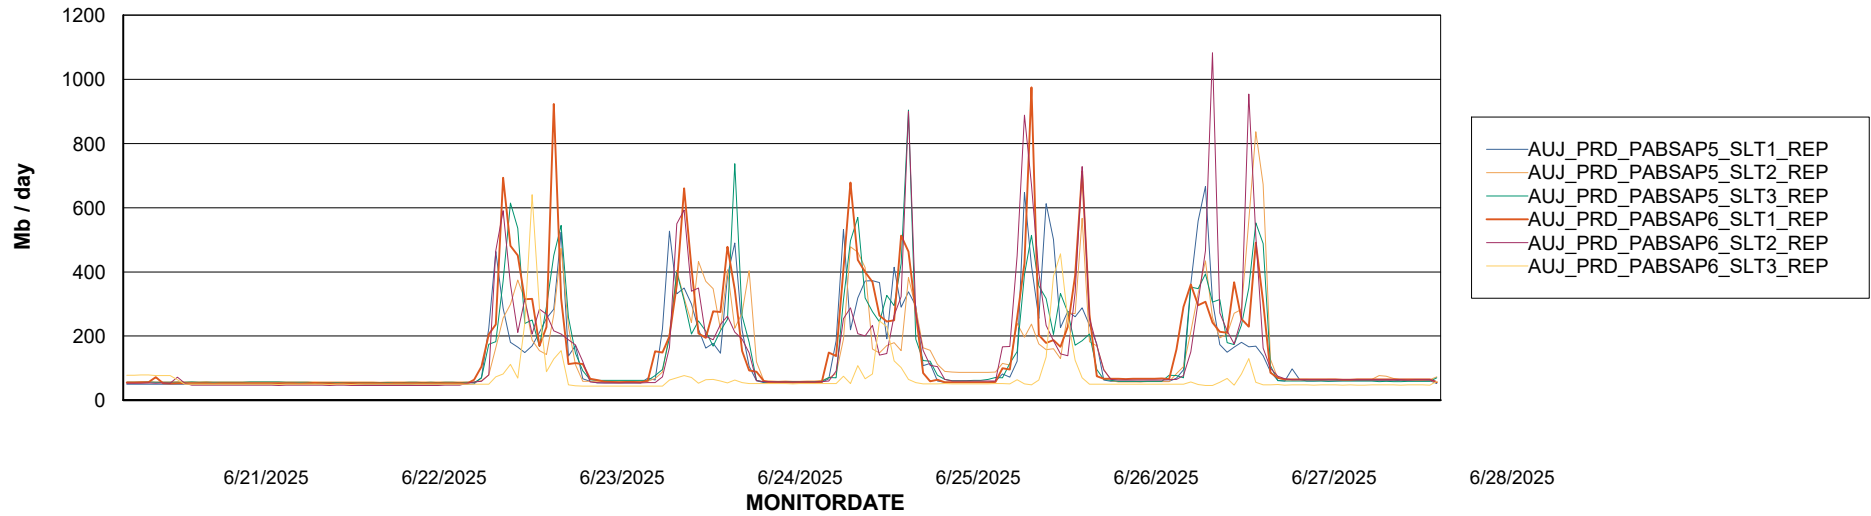

ABSSolute Application ReportServer Services

Avg memory used per ReportServer Service