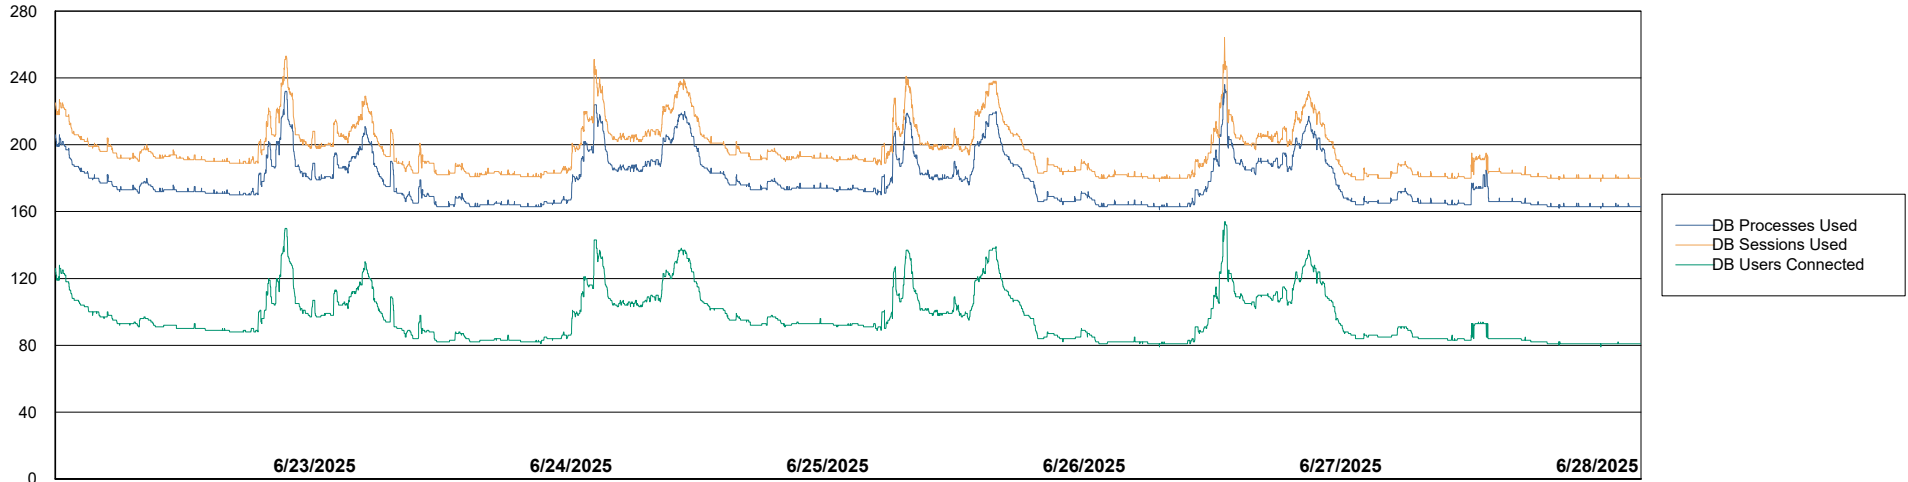

Database Performance AUJ_DB3_Primary