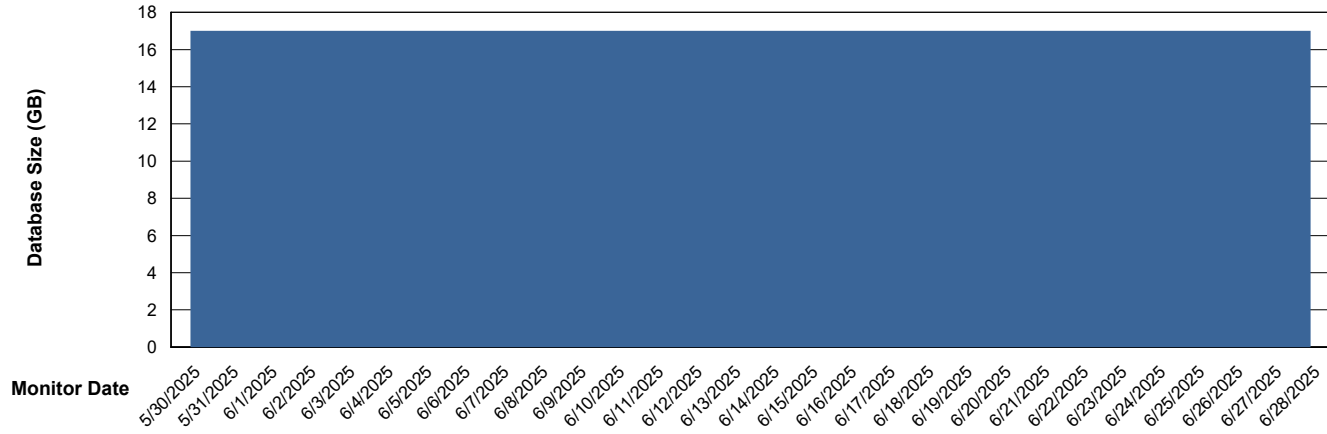

Customer AUJ_Production
Database ID 41

Database Performance AUJ_DB3_Primary

Weekly SLA Customer Report

Customer AUJ_Production
Database ID 41

DATABASE SIZE AUJ_ABSEM3_DB

Database growth over last month

DATABASE SIZE AUJ_BI3_DB

Database growth over last month

Weekly SLA Customer Report

Customer AUJ_Production
Database ID 41

DATABASE SIZE AUJ_DB3_Primary

Database growth over last month

Weekly SLA Customer Report

Customer AUJ_Production
 Database ID 41