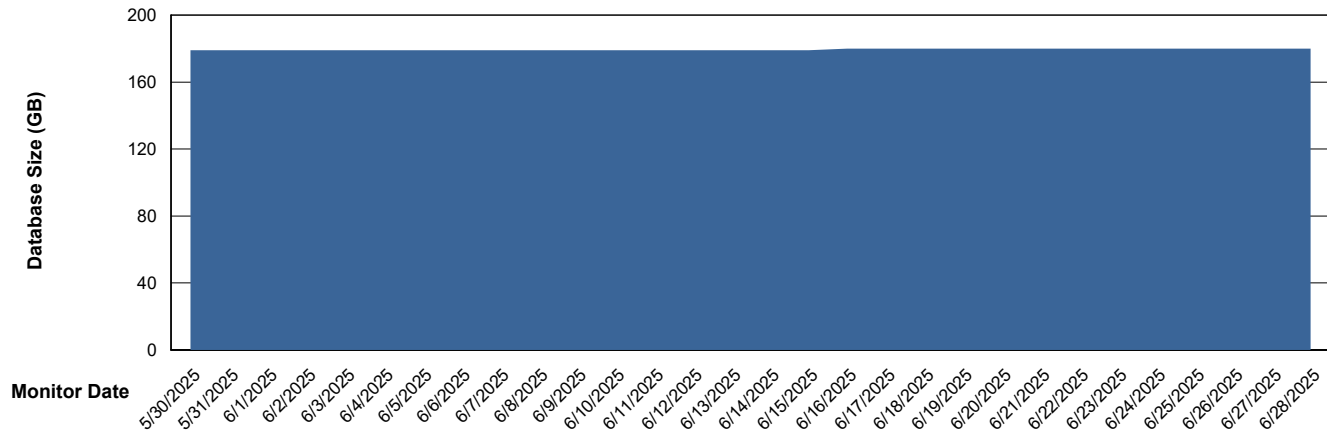

Customer AUJ_Production
Database ID 41

Database Performance AUJ_DB3_Primary

Weekly SLA Customer Report

Customer AUJ_Production
Database ID 41

DATABASE SIZE AUJ_ABSEM3_DB

Database growth over last month

DATABASE SIZE AUJ_BI3_DB

Database growth over last month

Weekly SLA Customer Report

Customer AUJ_Production
Database ID 41

DATABASE SIZE AUJ_DB3_Primary

Database growth over last month

Weekly SLA Customer Report

Customer AUJ_Production
 Database ID 41