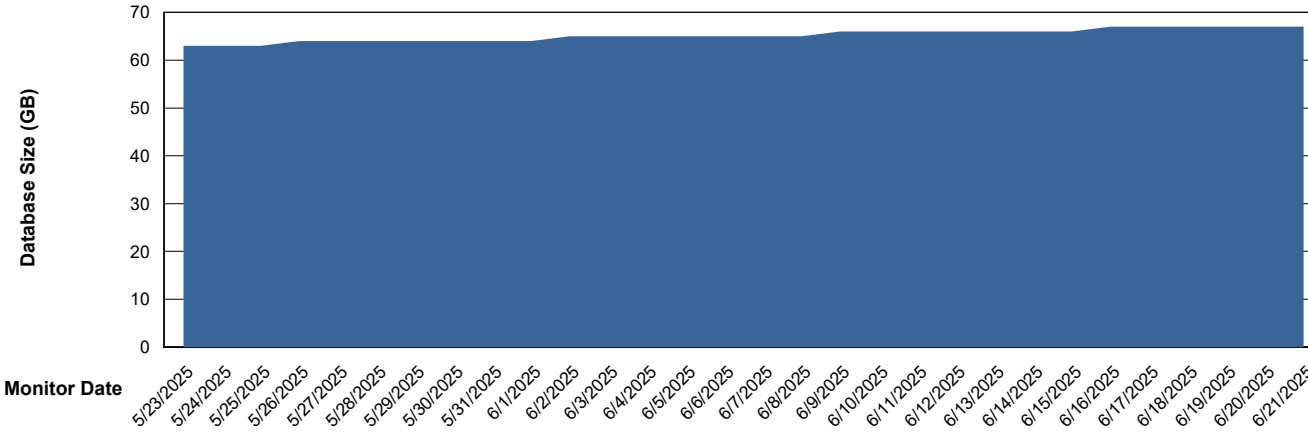

Database growth over last month

Database Tablespace XMX_PROD_ABSDB01_PRDB_ABS1

Date	Tablespace Name	Filesize (Gb)	Usedsize (Gb)	Percentage free
6/21/2025	ABSDATA	59	48	19
	INDX	8	0	100
6/20/2025	ABSDATA	59	48	19
	INDX	8	0	100
6/19/2025	ABSDATA	57	48	16
	INDX	8	0	100
6/18/2025	ABSDATA	57	48	17
	INDX	8	0	100
6/17/2025	ABSDATA	57	47	17
	INDX	8	0	100
6/16/2025	ABSDATA	57	47	17
	INDX	8	0	100
6/15/2025	ABSDATA	57	47	17
	INDX	8	0	100