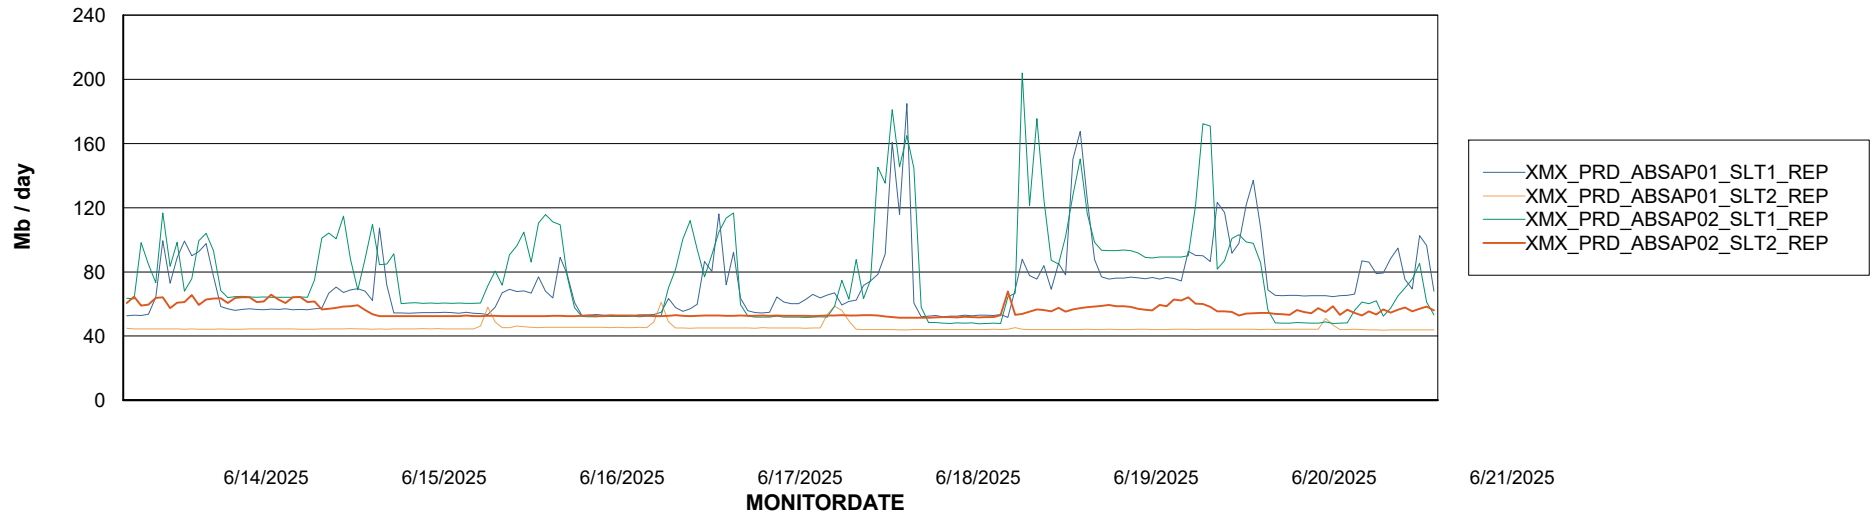

ABSSolute Application ReportServer Services

Avg memory used per ReportServer Service