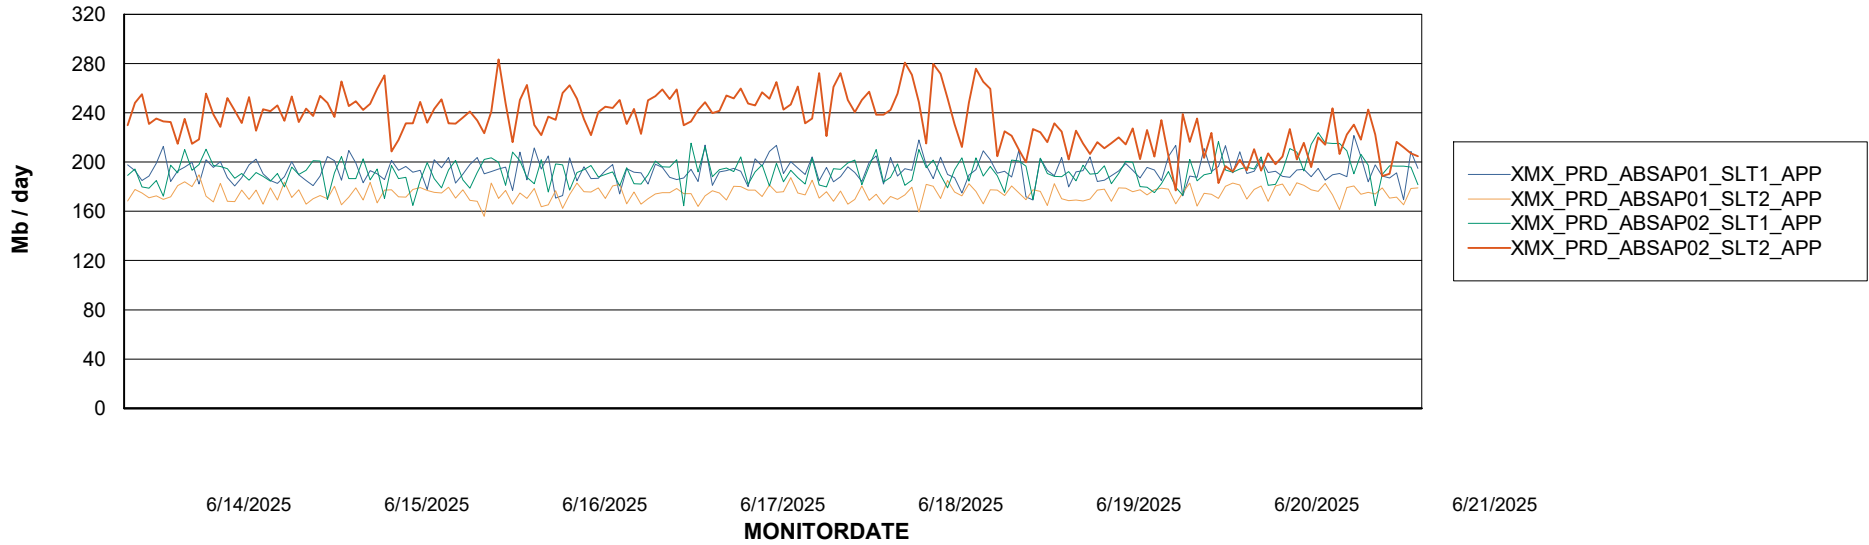

ABSSolute Application Server Services

Avg memory used per ABS Server Service