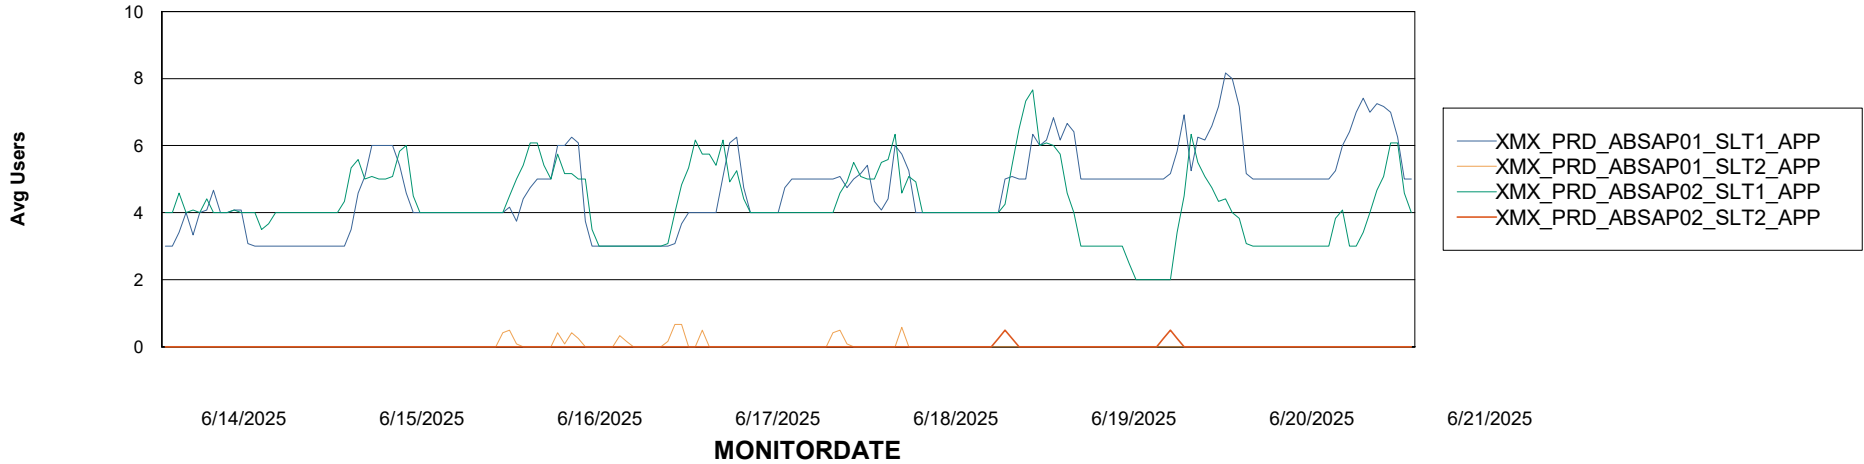

Avg users per day per ABS server