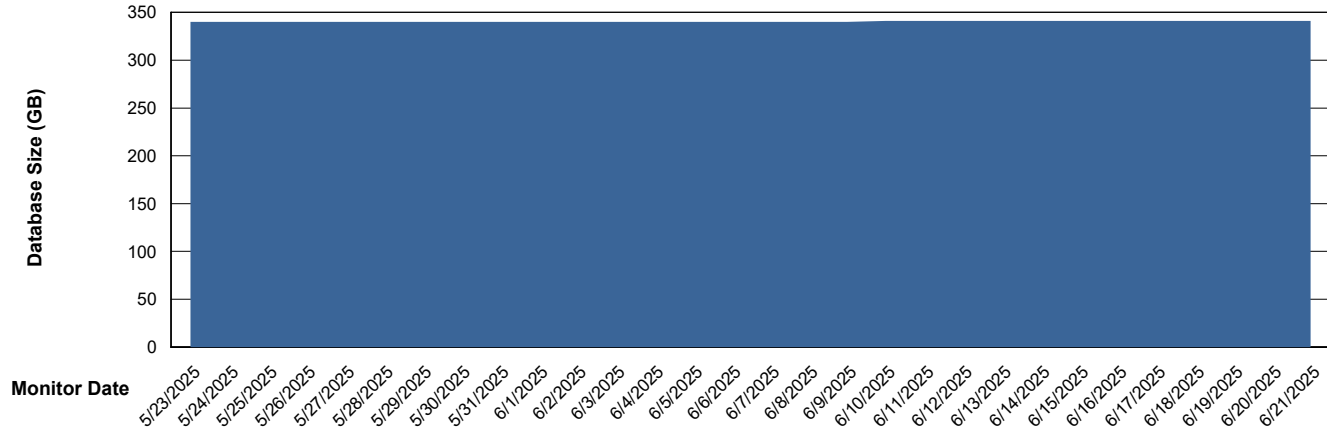

Database growth over last month