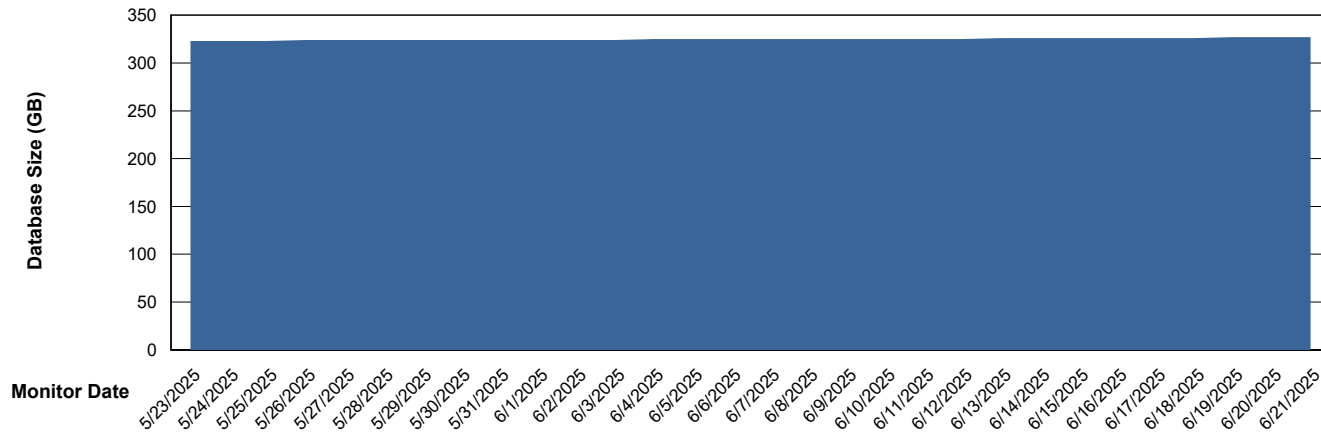

DB Processes Max 1,000

Weekly SLA Customer Report

Customer VOS_Production
Database ID 143

DATABASE SIZE VOS_PRD_ABSBI-2018_ABS1

Database growth over last month

DATABASE SIZE VOS_PRD_ABSBI-2025_ABS1

Database growth over last month