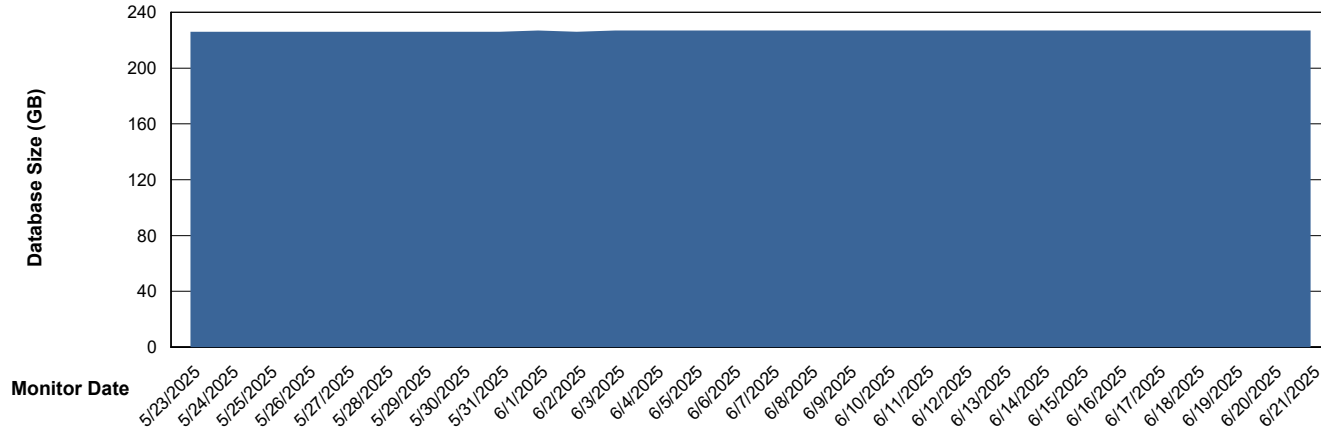

DB Processes Max 1,000

Weekly SLA Customer Report

Customer VOS_Production
Database ID 143

DATABASE SIZE VOS_PRD_ABSBI-2018_ABS1

Database growth over last month

DATABASE SIZE VOS_PRD_ABSBI-2025_ABS1

Database growth over last month