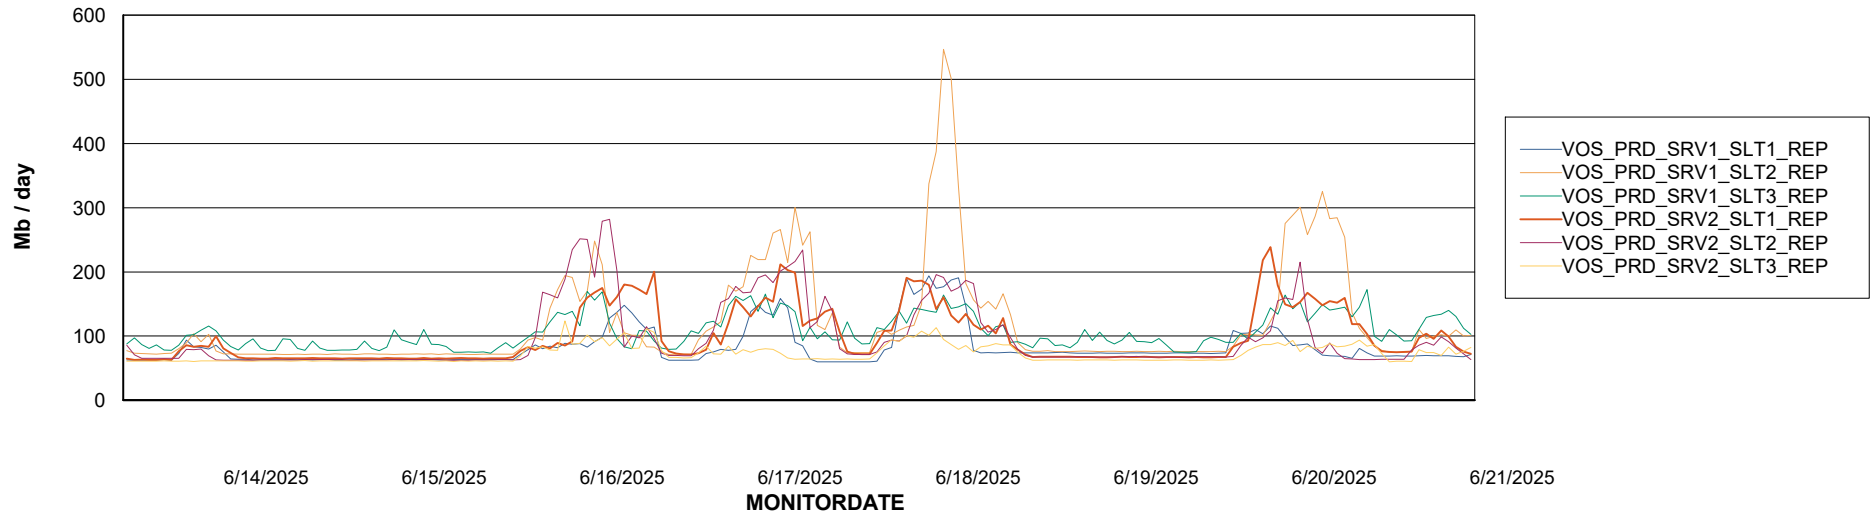

Avg memory used per ABS Server Service

Avg users per day per ABS server

Weekly SLA Customer Report

Customer VOS_Production
Database ID 143

ABSSolute Application ReportServer Services

Avg memory used per ReportServer Service