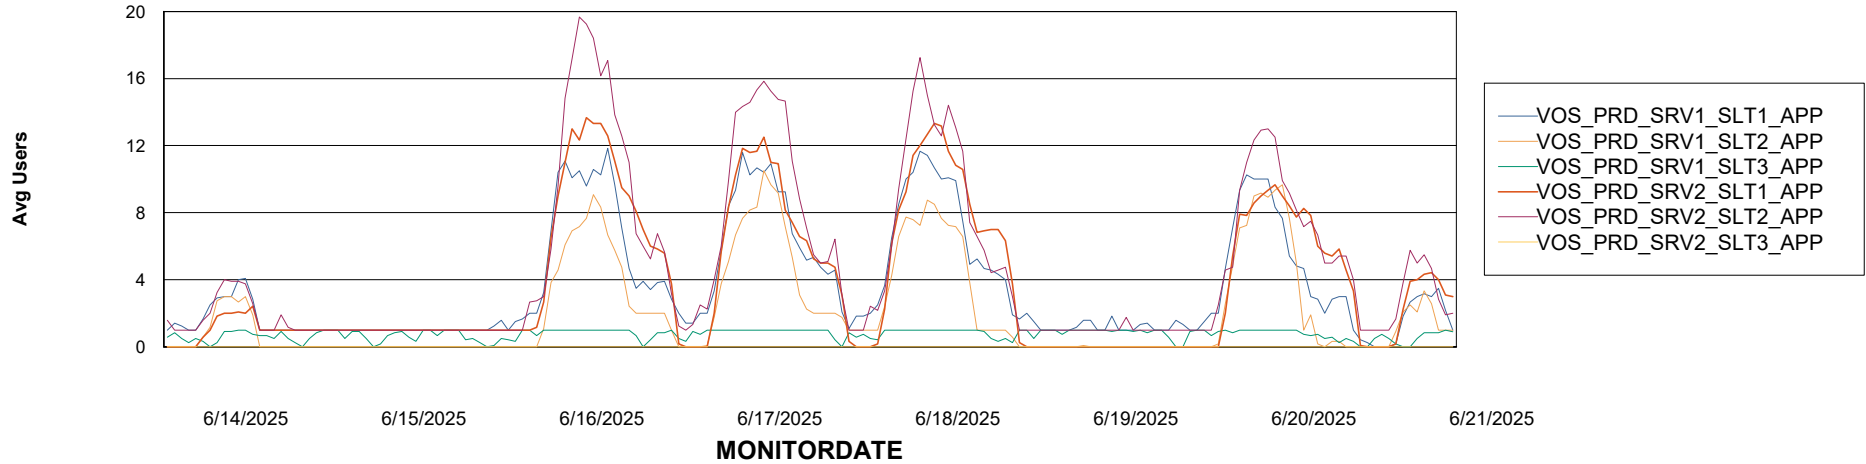

Avg users per day per ABS server