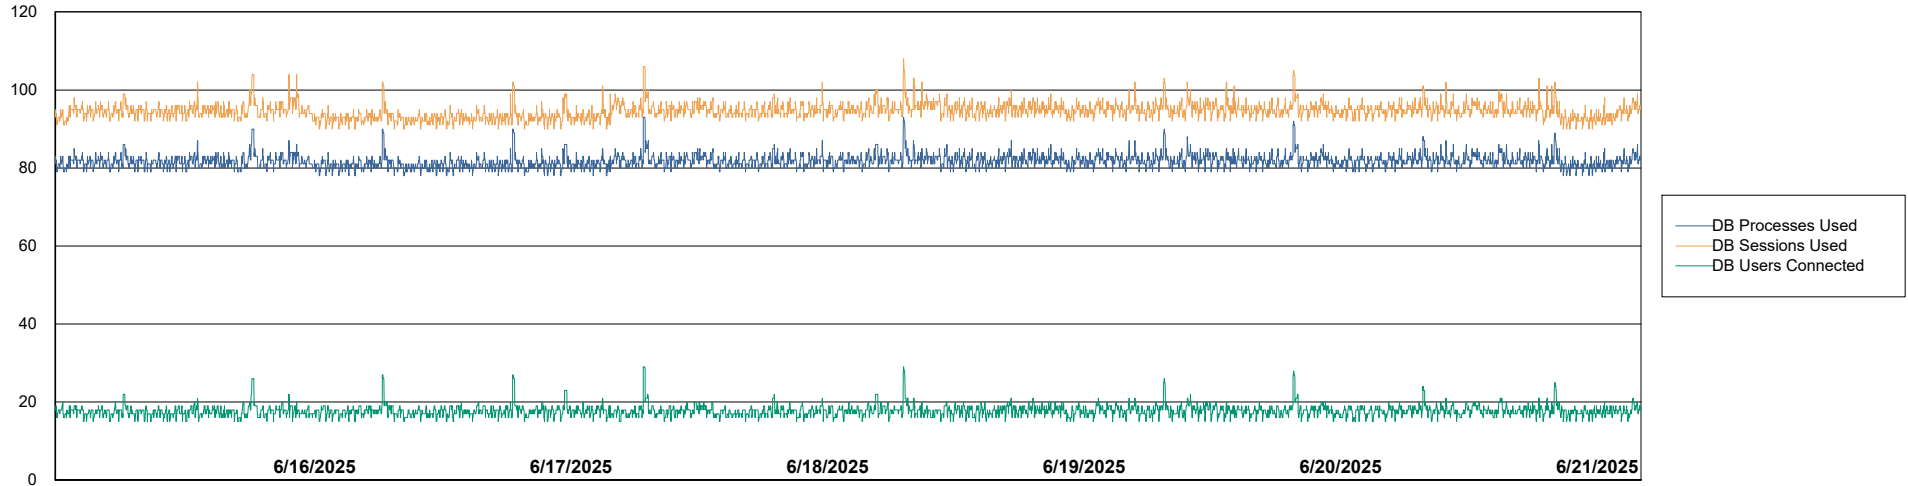

Weekly SLA Customer Report

Customer VOS_Production
Database ID 143

Database Performance VOS_PRD_ABSBI-2018_ABS1

Weekly SLA Customer Report

Customer VOS_Production
Database ID 143

Database Performance VOS_PRD_ABSBI-2025_ABS1