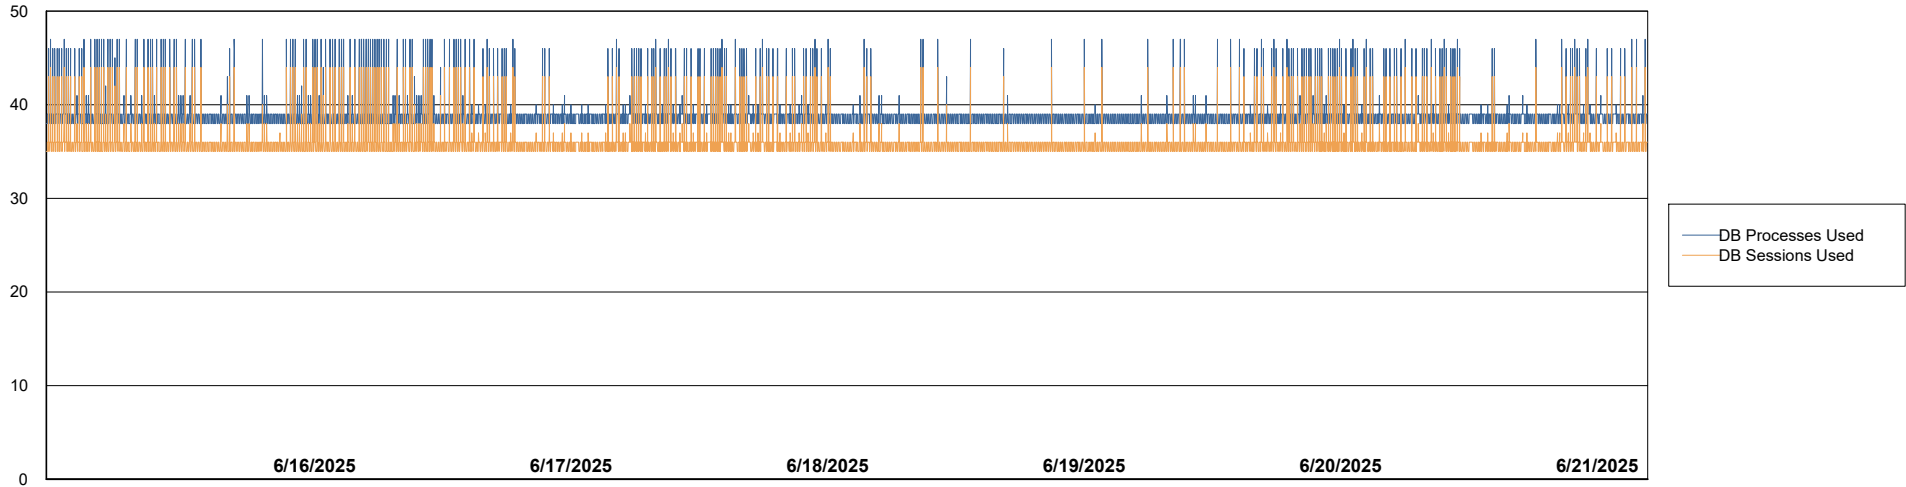

Database Performance VOS_PRD_ABSORA2-2022_HSBABS1

DB Processes Max 1,000