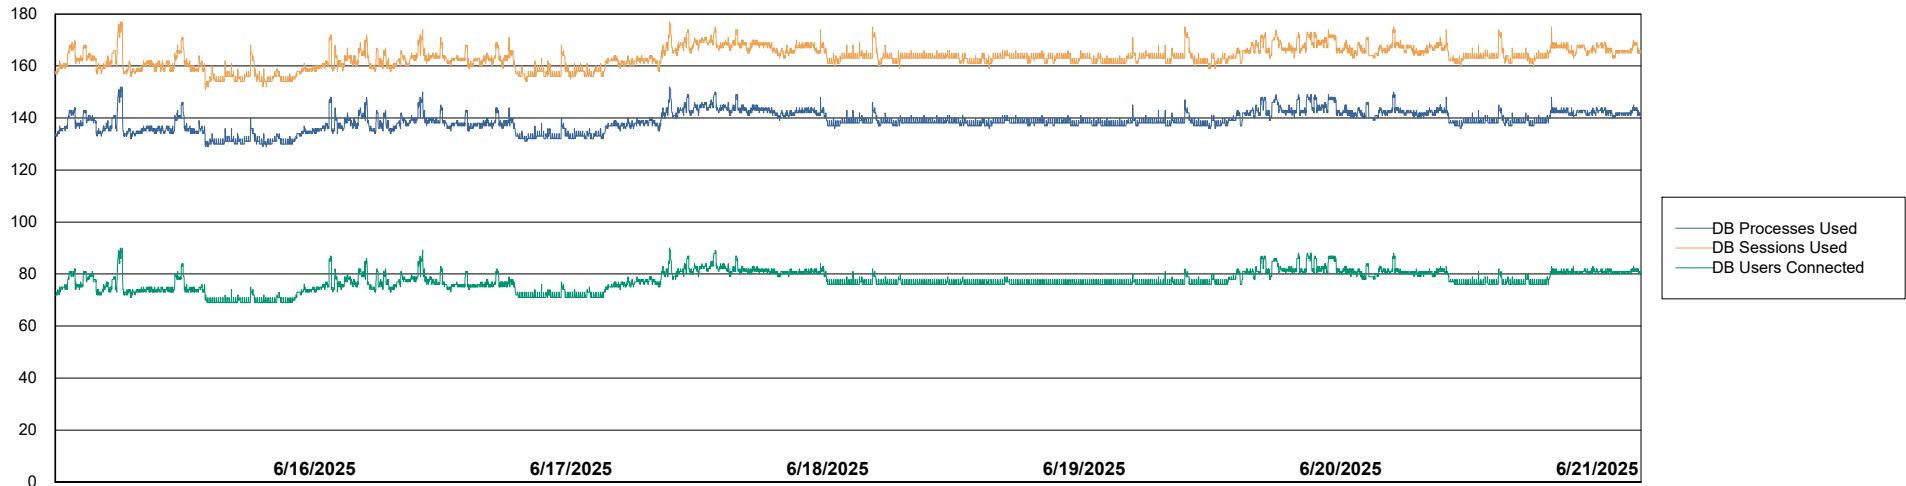

Database Performance VOS_PRD_ABSORA1-2022_ABS1