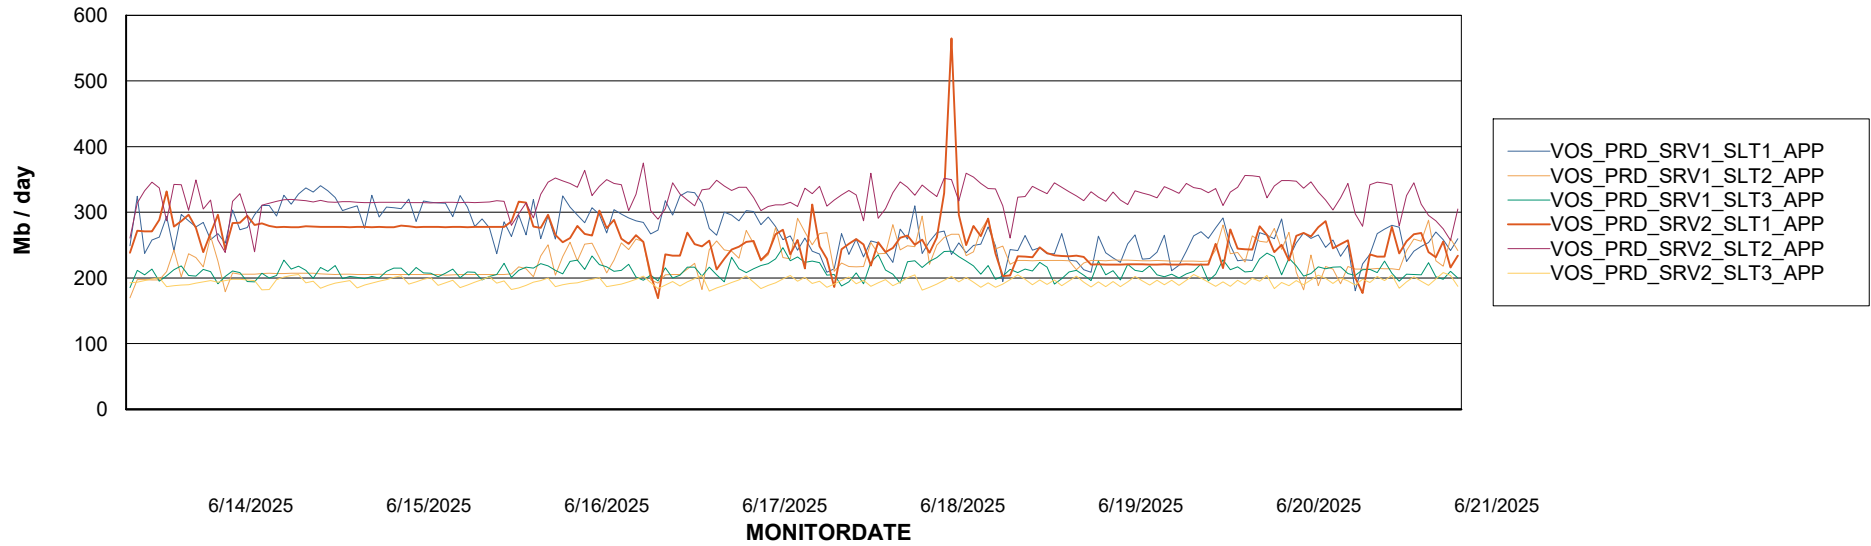

ABSSolute Application Server Services

Avg memory used per ABS Server Service