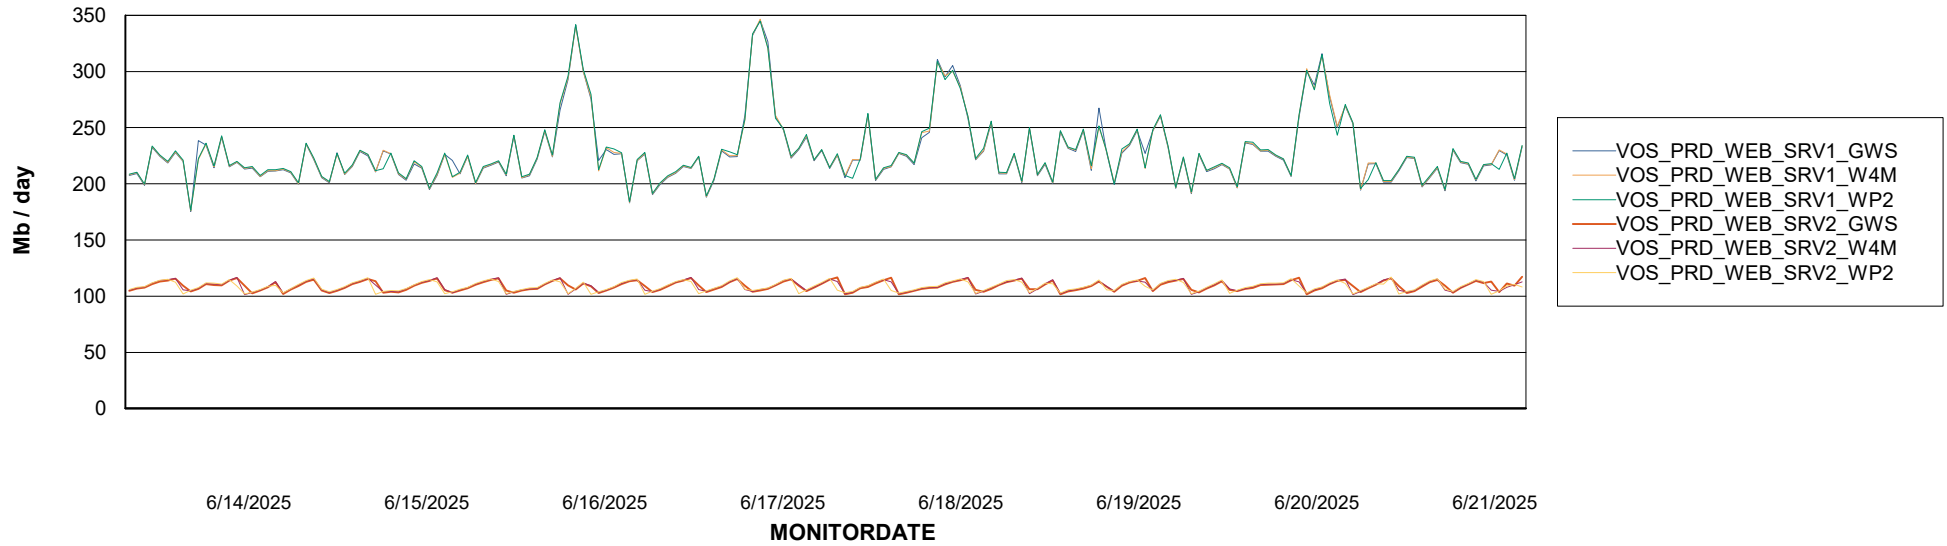

ABSSolute Web Component Services

Avg memory used per ABS Web component