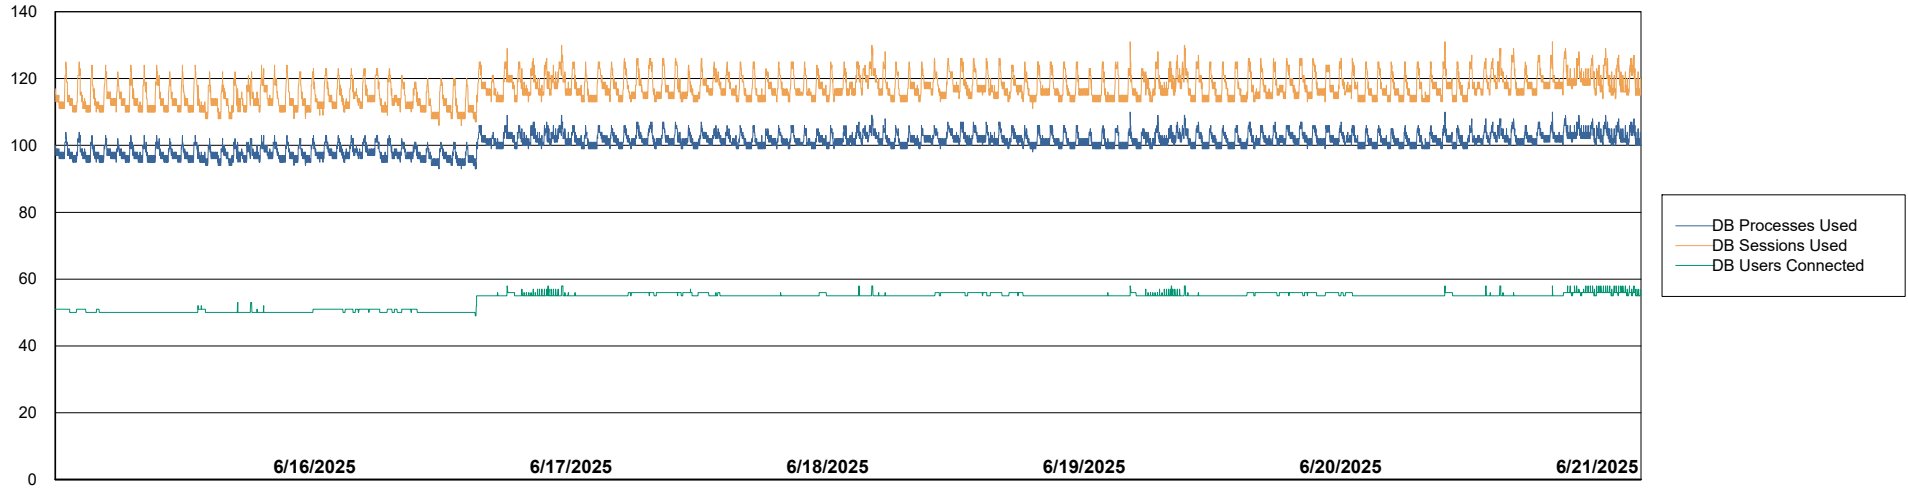

Harddisk Usage SPI_PRD_SRV2016-SW2

	Free disk space on C: (%)	Total disk space on C: (Gb)	Used disk space on C: (Gb)	Free disk space on D: (%)	Total disk space on D: (Gb)	Used disk space on D: (Gb)
6/21/2025	32	79	54	59	150	62
6/20/2025	32	79	54	59	150	62
6/19/2025	33	79	54	59	150	62
6/18/2025	33	79	54	59	150	62
6/17/2025	33	79	53	59	150	62
6/16/2025	33	79	53	59	150	62
6/15/2025	33	79	53	59	150	62

Weekly SLA Customer Report

Customer SPI_Production
Database ID 49

Database Performance SPI_PRD_SRV2016-SW1_ABS1

Weekly SLA Customer Report

Customer SPI_Production
Database ID 49

Database Performance SPI_PRD_SRV2016-SW2_HSBABS1