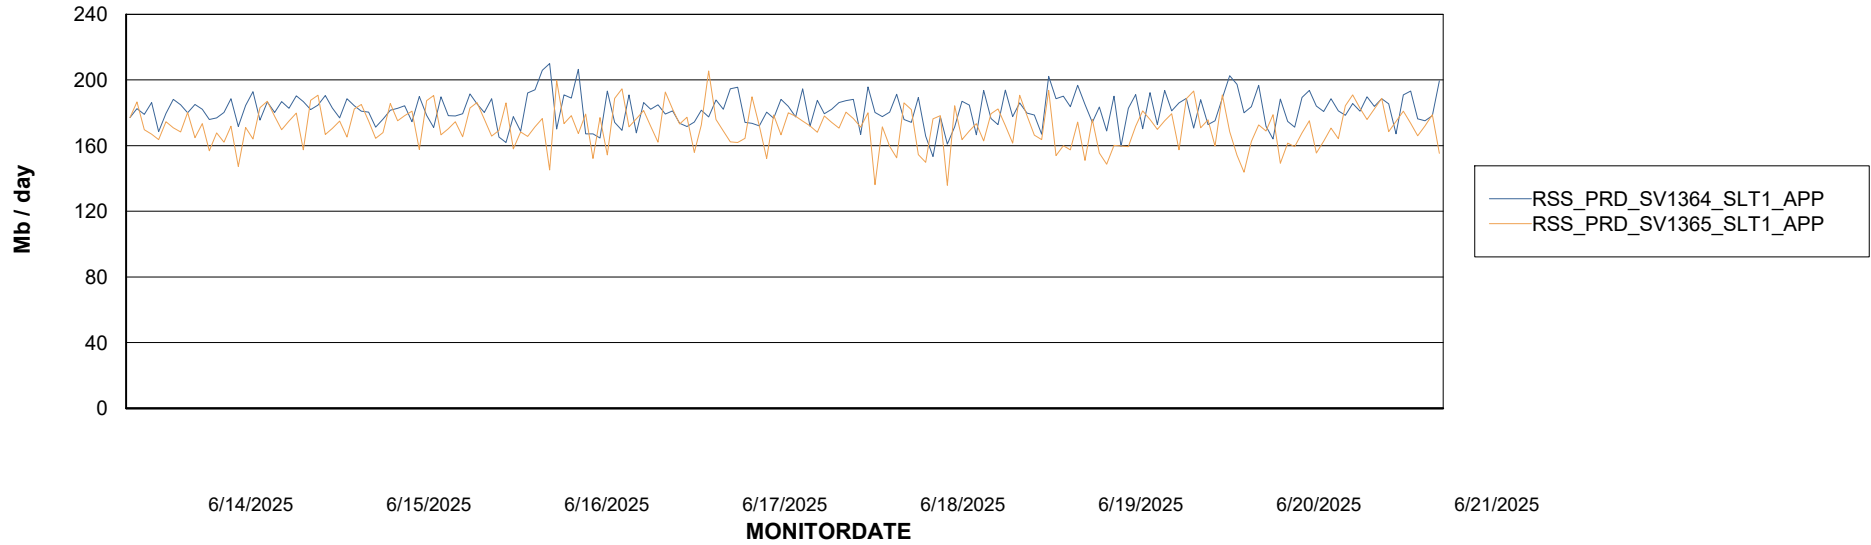

ABSSolute Application Server Services

Avg memory used per ABS Server Service