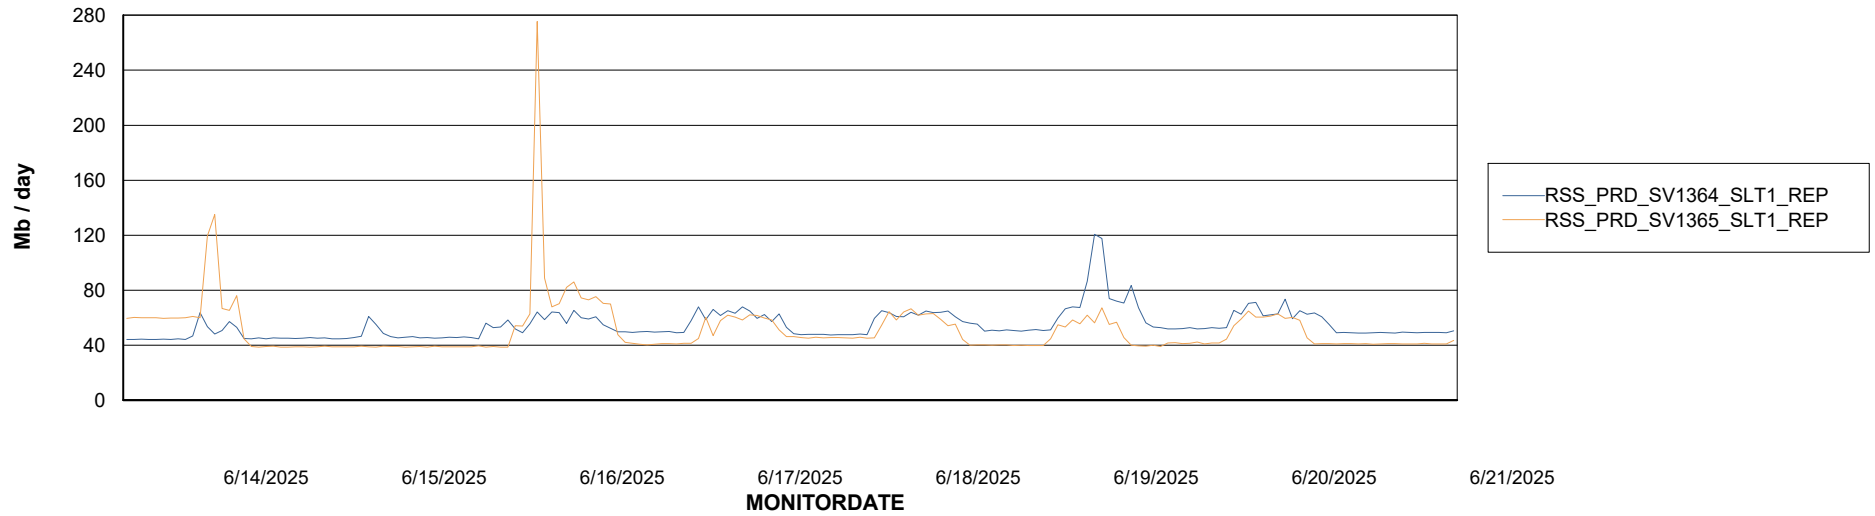

Avg memory used per ABS Server Service

Avg users per day per ABS server

Weekly SLA Customer Report

Customer RSS Production
Database ID 52

ABSSolute Application ReportServer Services

Avg memory used per ReportServer Service