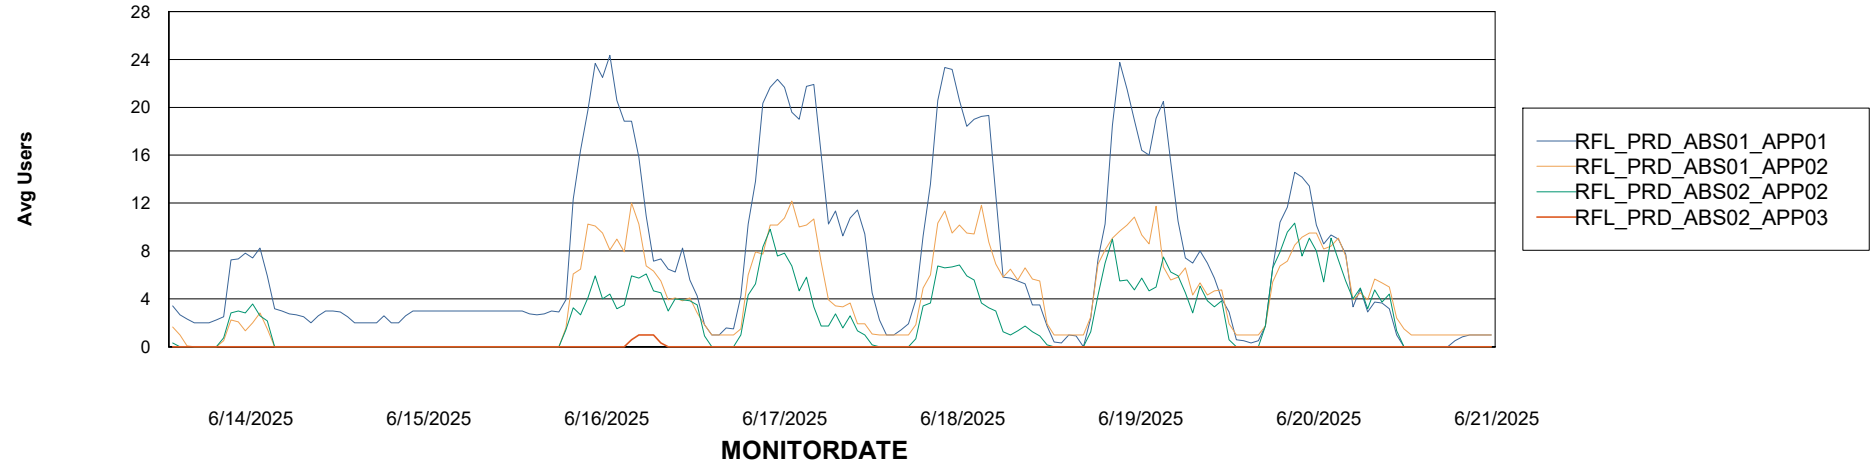

Avg users per day per ABS server