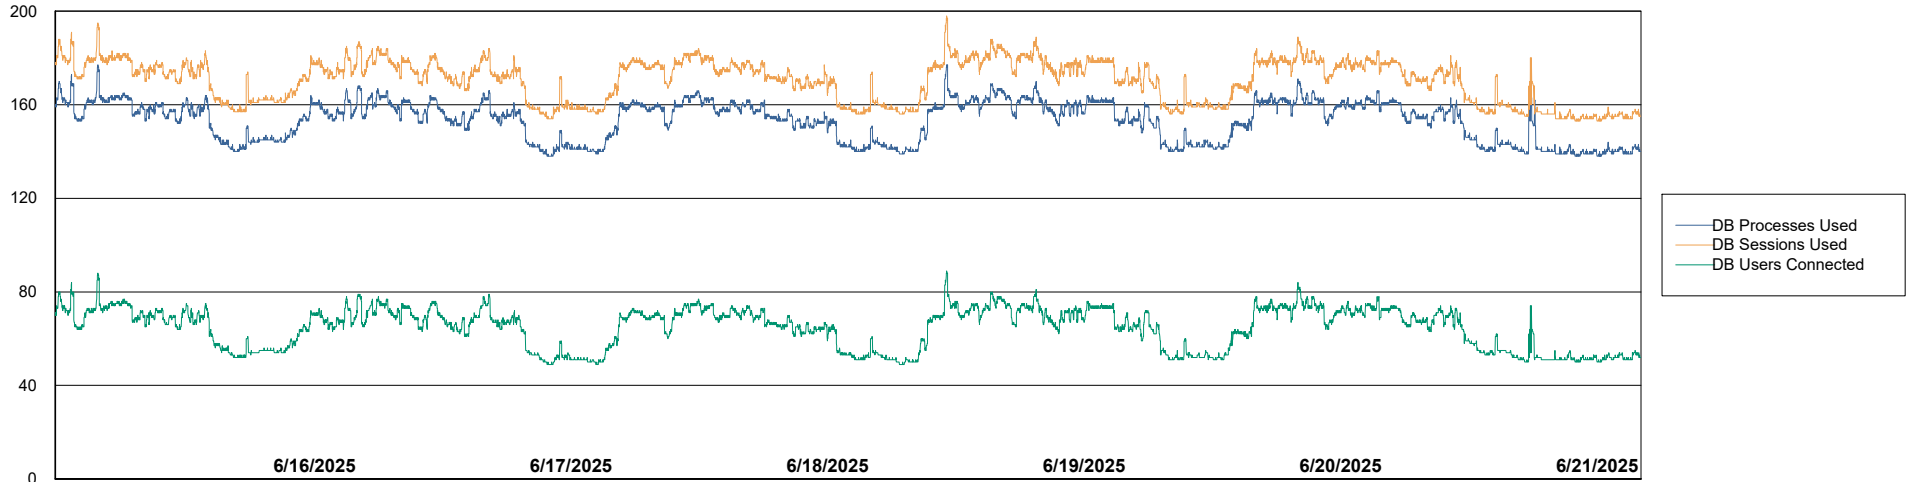

Database Performance RFL_PRD_ABS01_DB