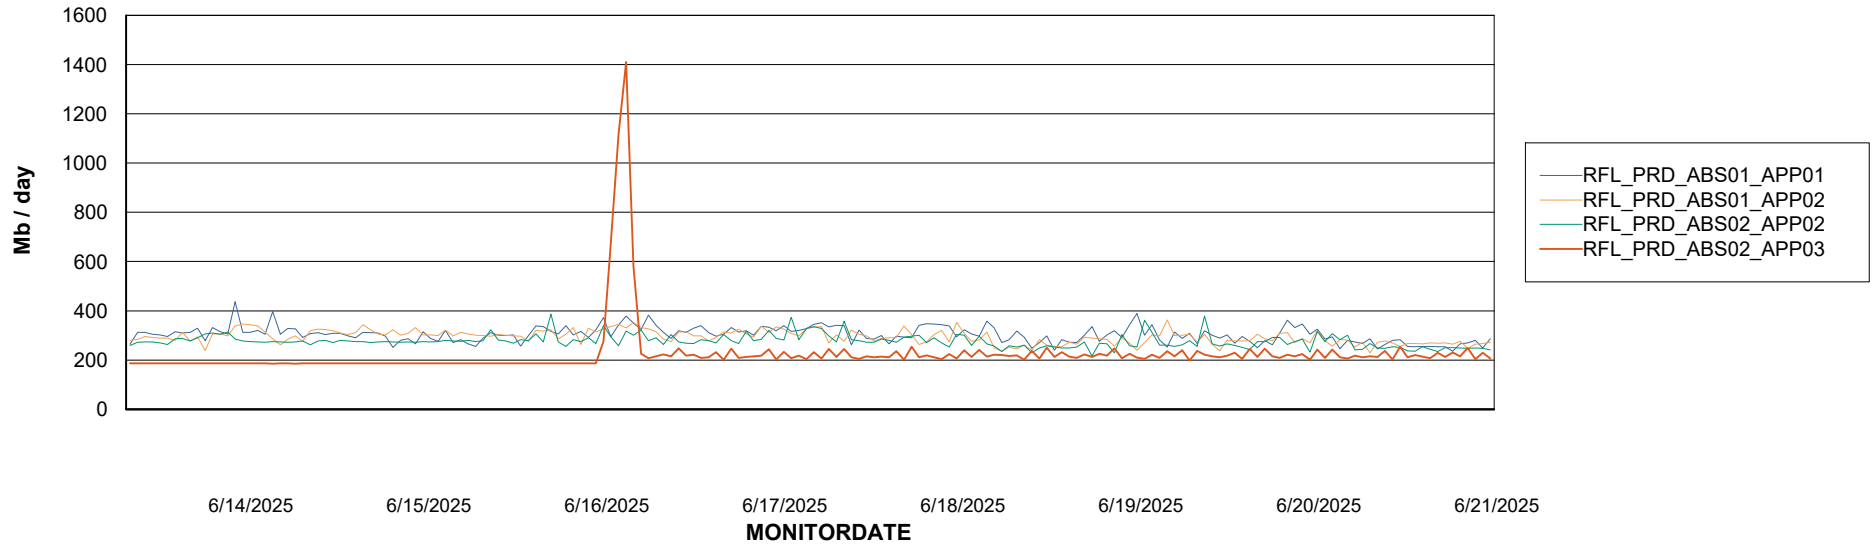

ABSSolute Application Server Services

Avg memory used per ABS Server Service