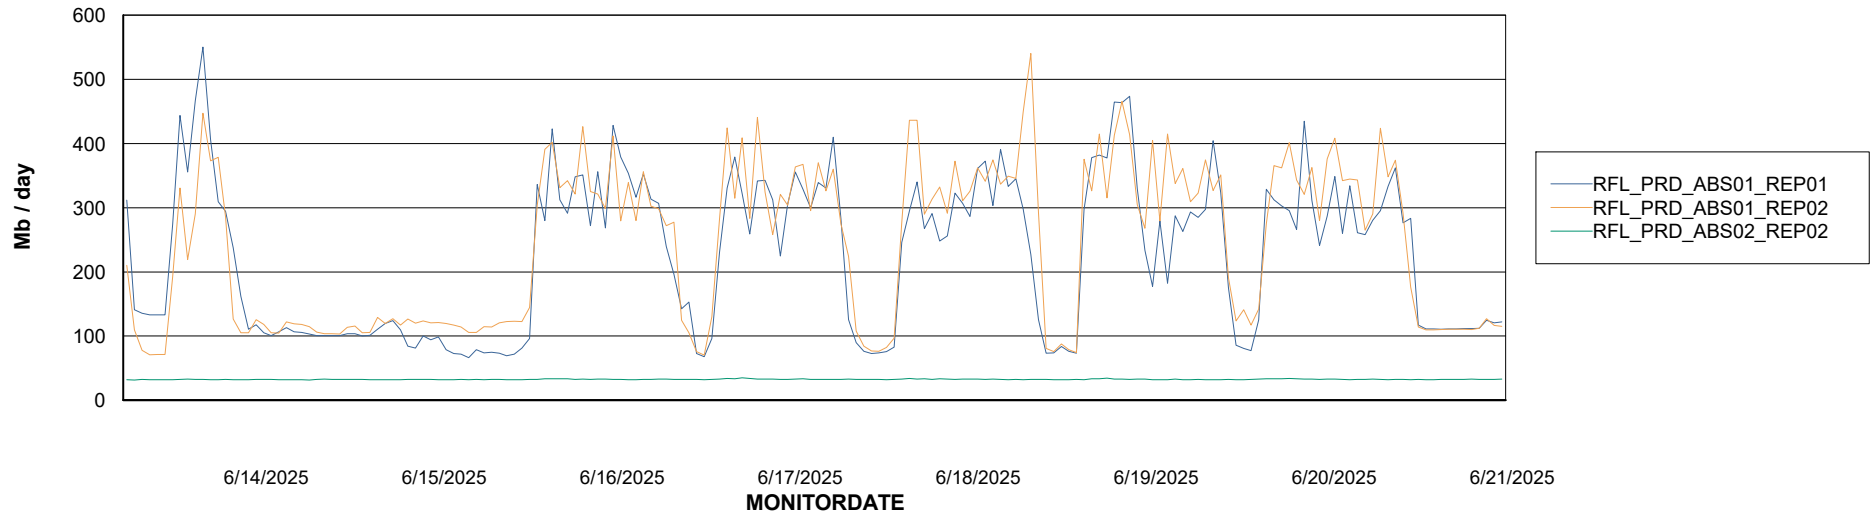

Avg memory used per ABS Server Service

Avg users per day per ABS server

Weekly SLA Customer Report

Customer RFL_Production
Database ID 36

ABSSolute Application ReportServer Services

Avg memory used per ReportServer Service