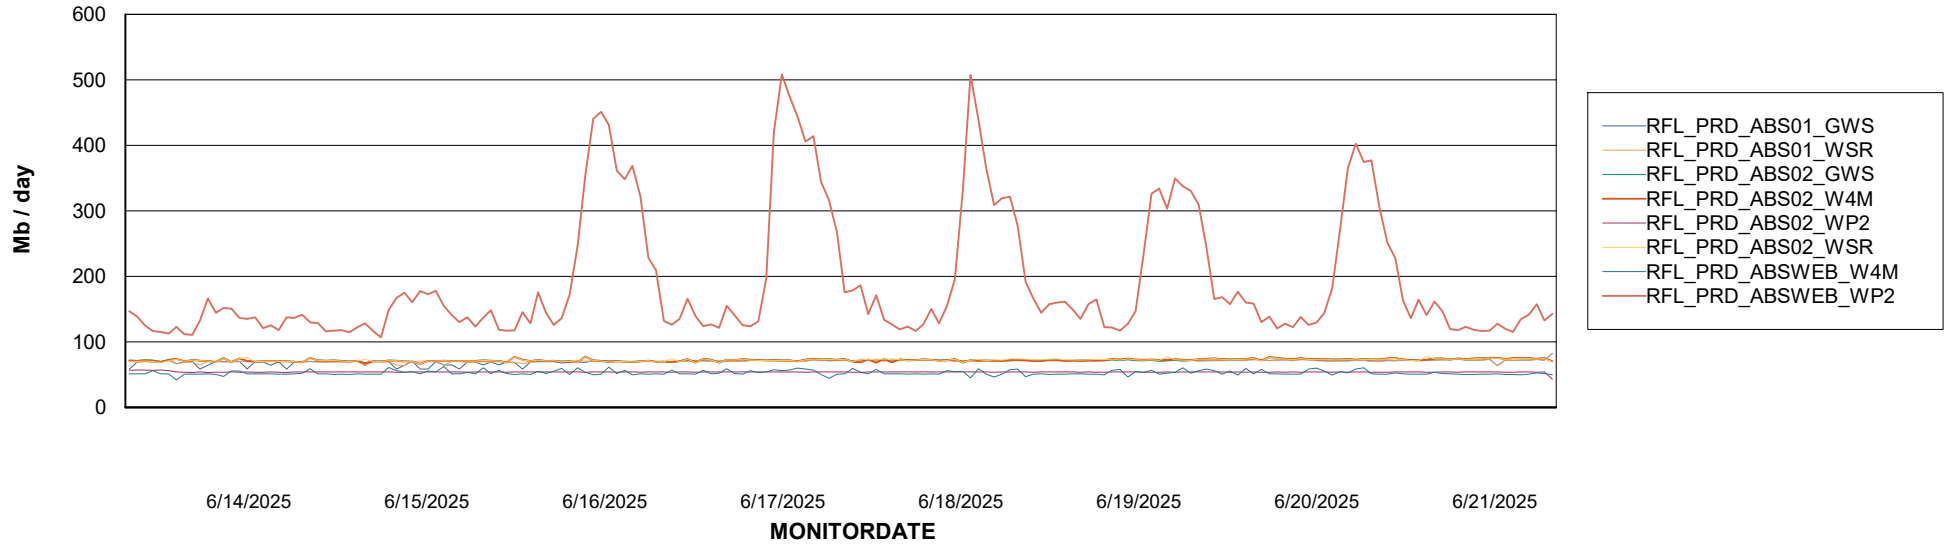

ABSSolute Web Component Services

Avg memory used per ABS Web component