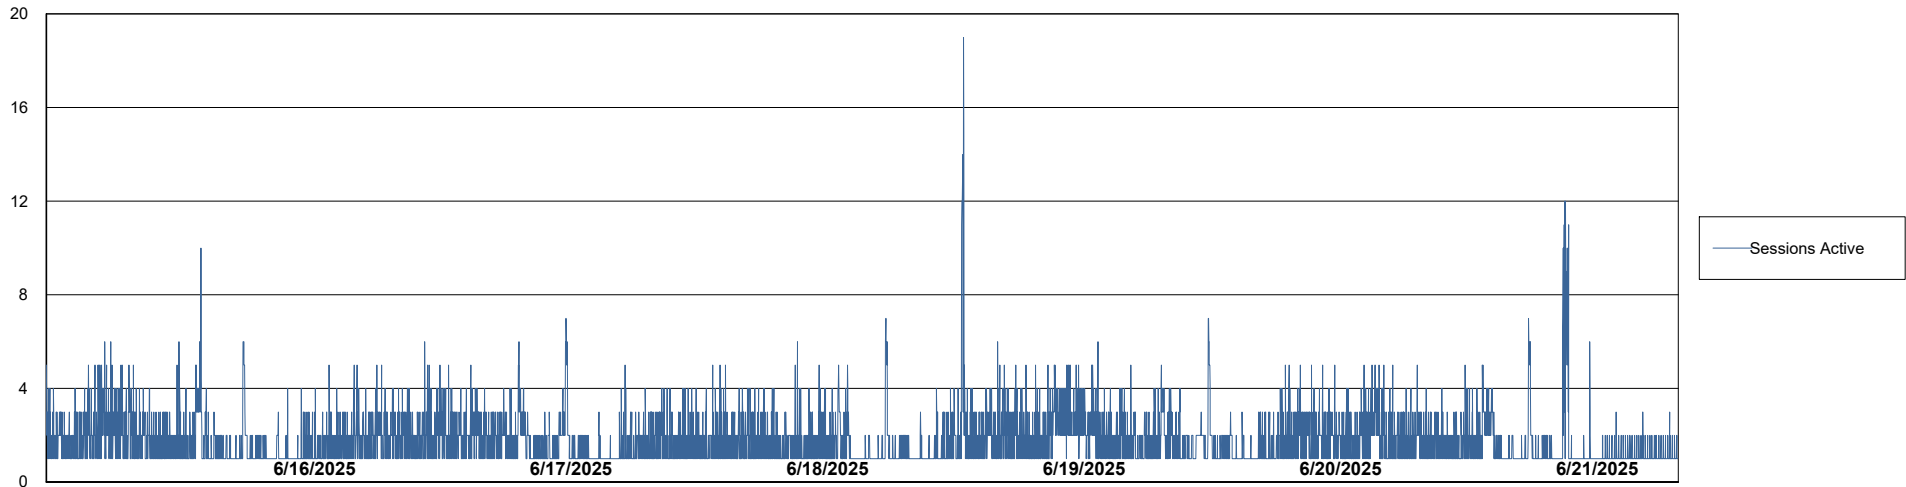

Database Performance RFL_PRD_ABS01_DB