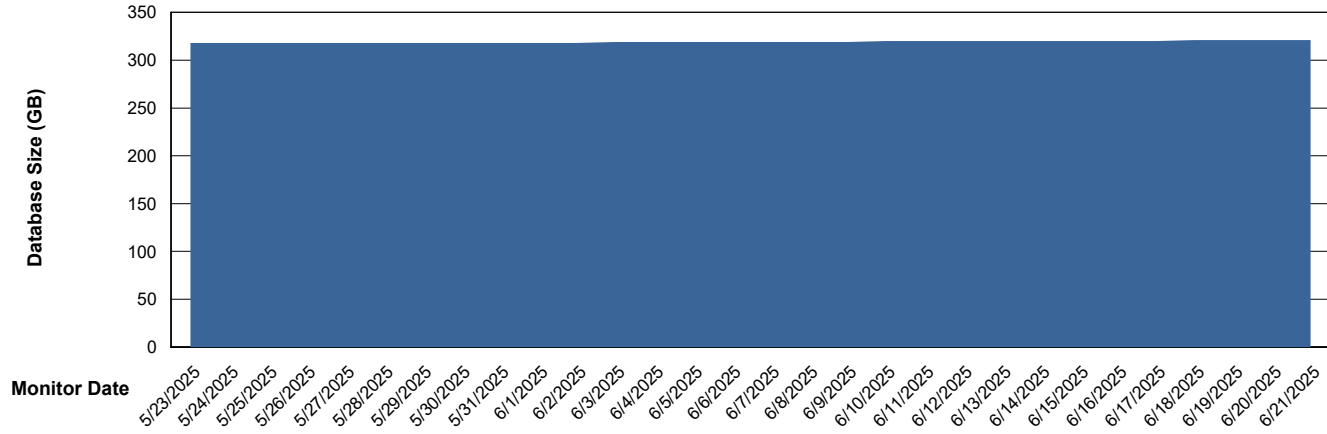

DB Processes Max 1,000

Weekly SLA Customer Report

Customer RFL_Production
 Database ID 36

DATABASE SIZE RFL_PRD_ABS01_DB

Database growth over last month

Database Tablespace RFL_PRD_ABS01_DB

Date	Tablespace Name	Filesize (Gb)	Usedsize (Gb)	Percentage free
6/21/2025	ABSDATA	117	90	23
	INDX	258	216	16
6/20/2025	ABSDATA	117	90	23
	INDX	258	216	16
6/19/2025	ABSDATA	117	90	23
	INDX	258	216	16
6/18/2025	ABSDATA	117	90	23
	INDX	258	215	16
6/17/2025	ABSDATA	117	90	23
	INDX	258	215	17
6/16/2025	ABSDATA	117	89	24
	INDX	258	215	17
6/15/2025	ABSDATA	117	89	24
	INDX	258	215	17

Weekly SLA Customer Report

Customer RFL_Production
Database ID 36

Standby Database Health RFL_Production

Recovery lag for last 7 days

Weekly SLA Customer Report

Customer RFL_Production
Database ID 36

ABSSolute Application Server Services