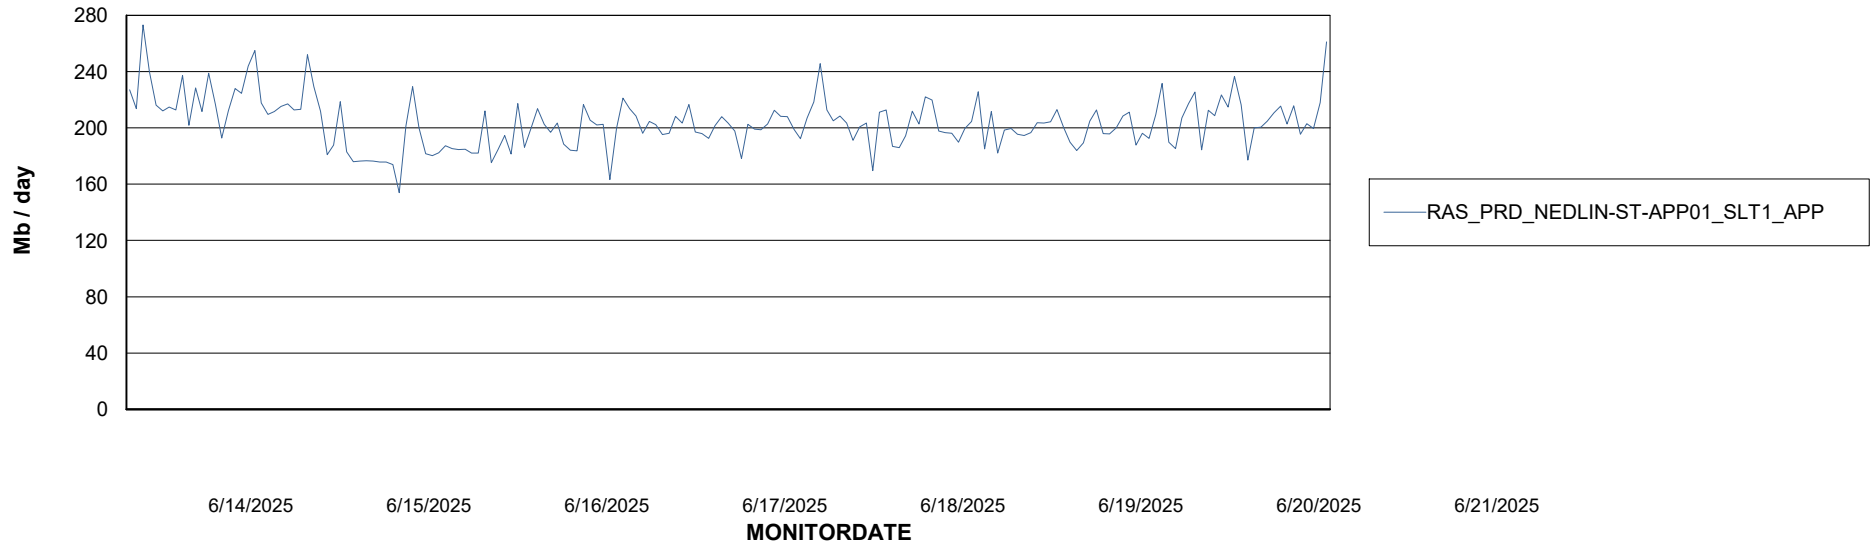

ABSSolute Application Server Services

Avg memory used per ABS Server Service