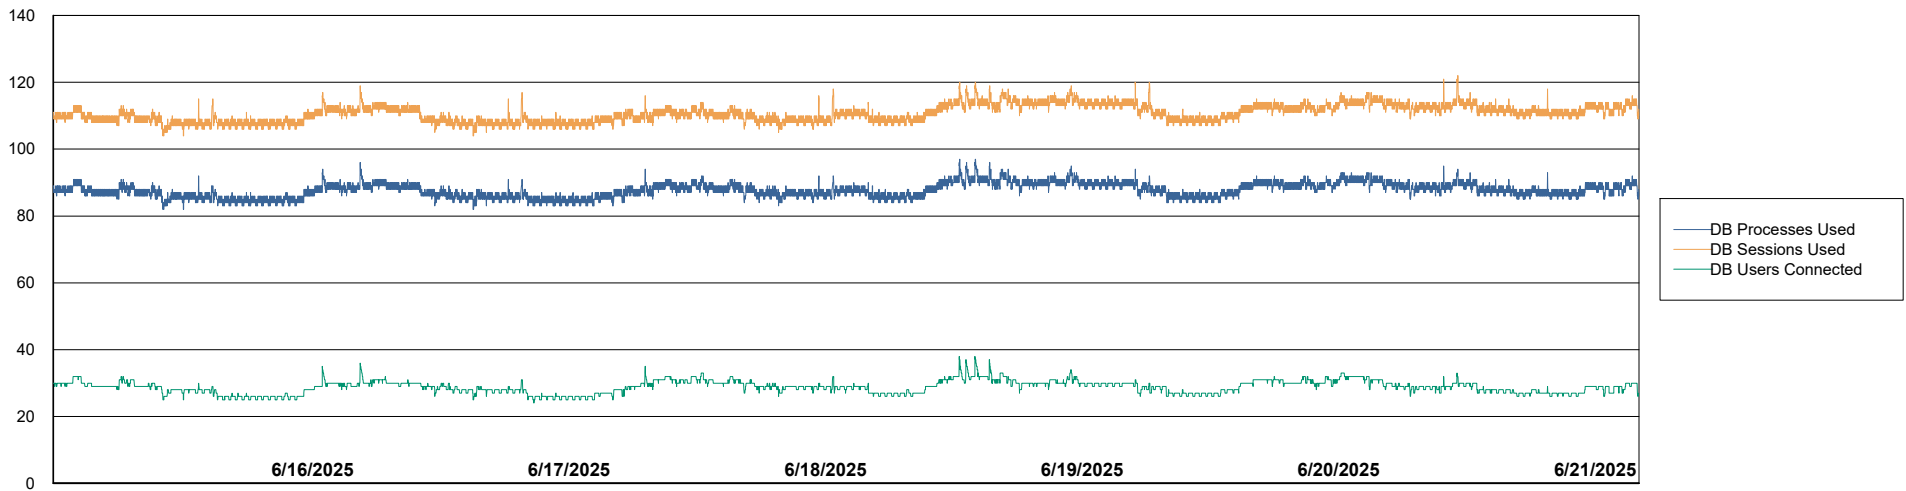

Database Performance RAS_PRD_NEDLIN-ST-APP01_ABS1