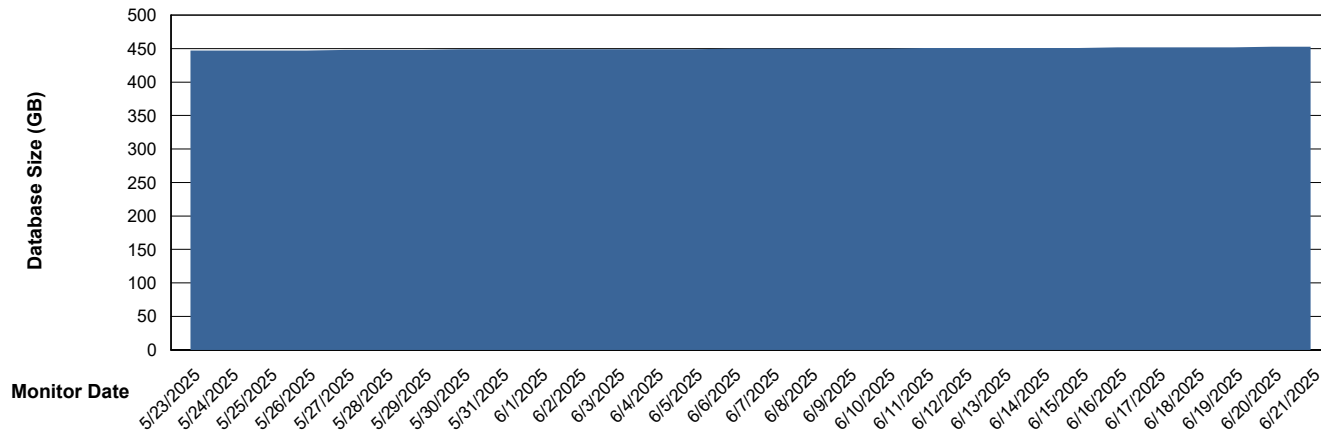

DATABASE SIZE NOA_PRD_NovoABS01_ABS1

Database growth over last month