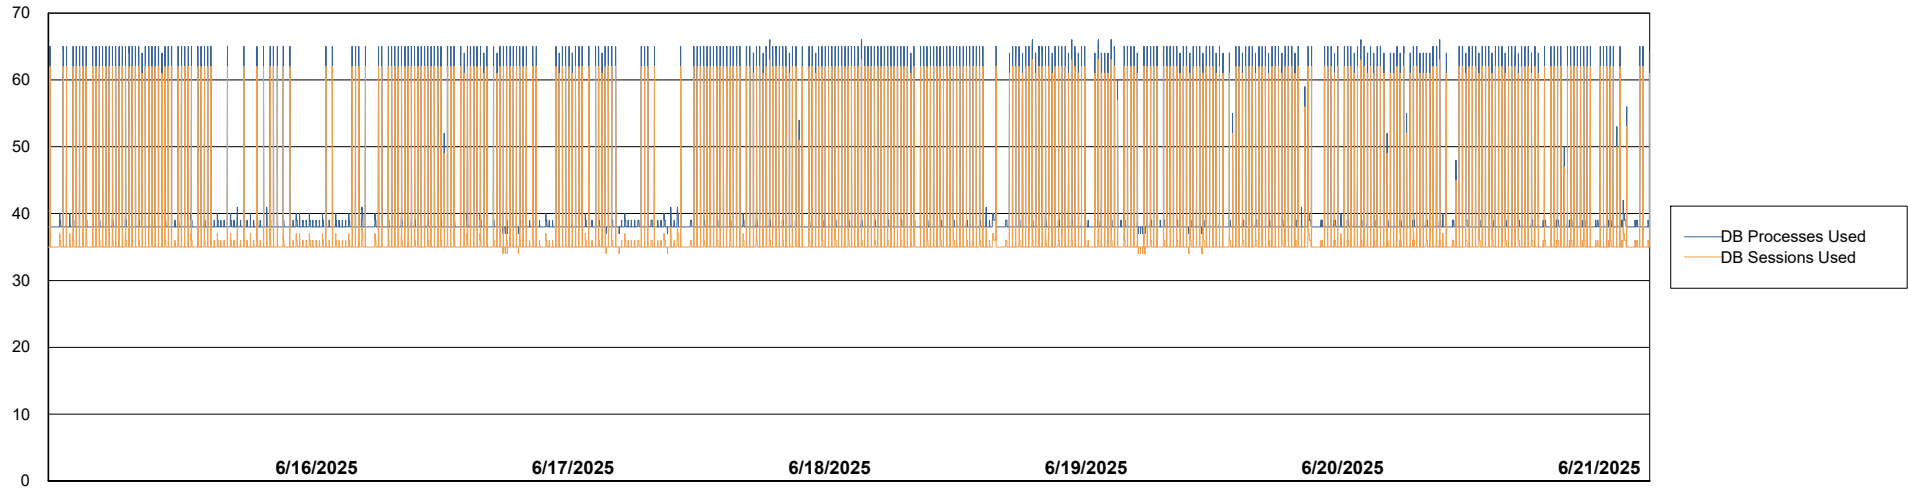

Database Performance NOA_PRD_NovoABS03_HSBABS1

DB Processes Max 300