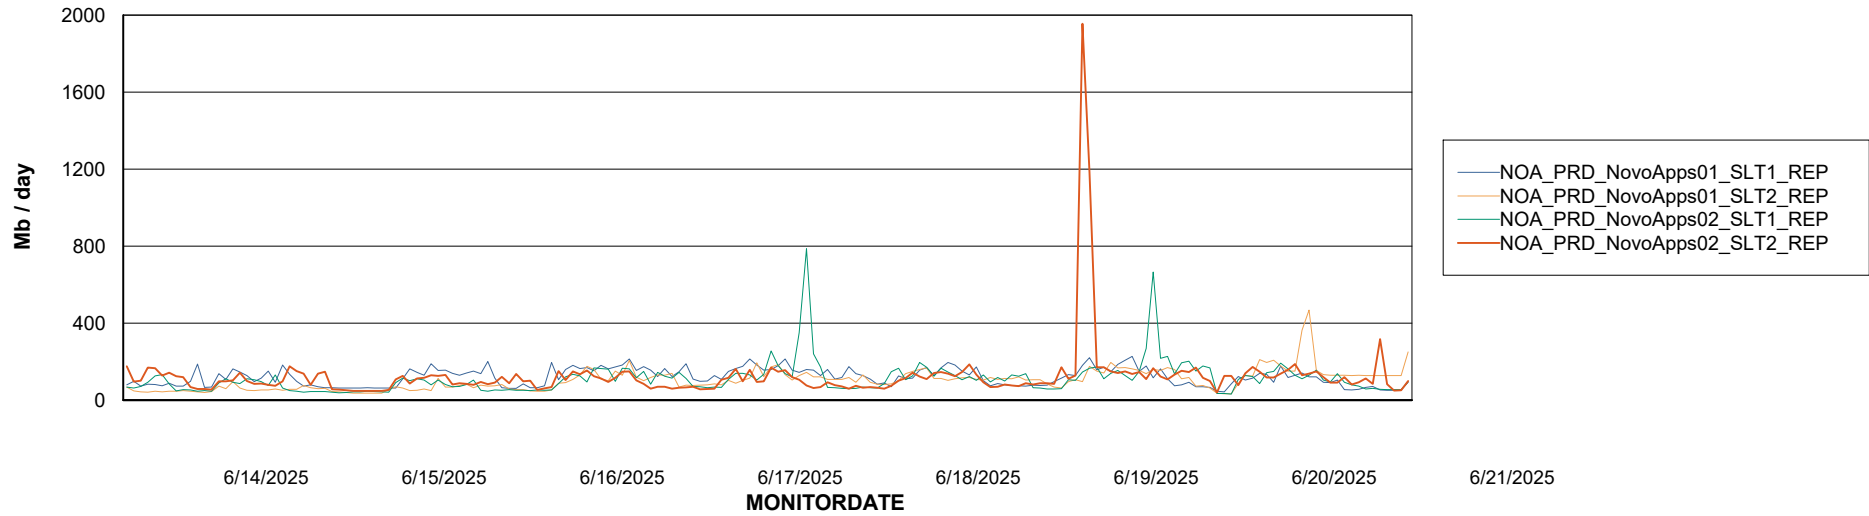

ABSSolute Application ReportServer Services

Avg memory used per ReportServer Service