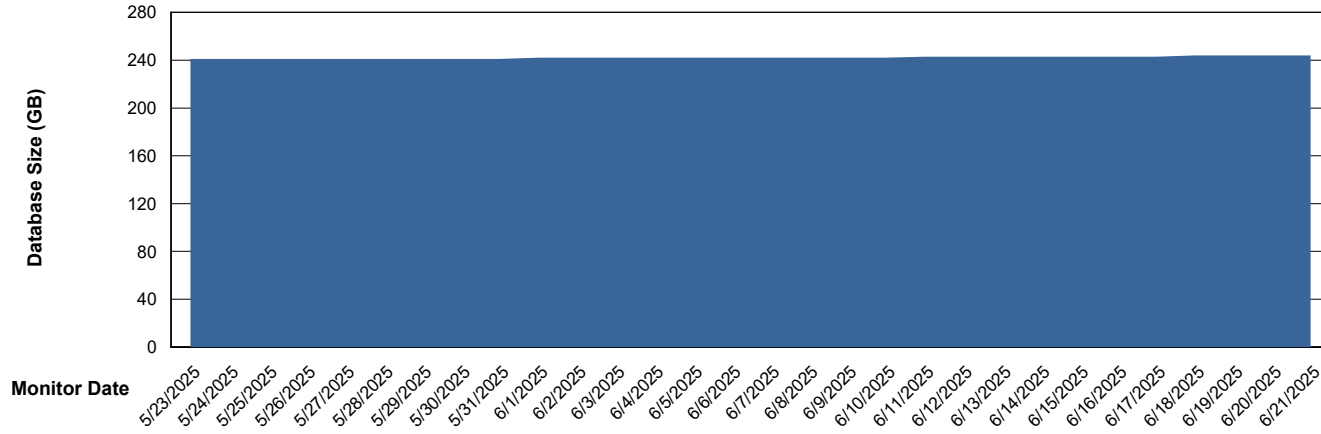

DATABASE SIZE NOA_PRD_NHSBI_ABS1

Database growth over last month