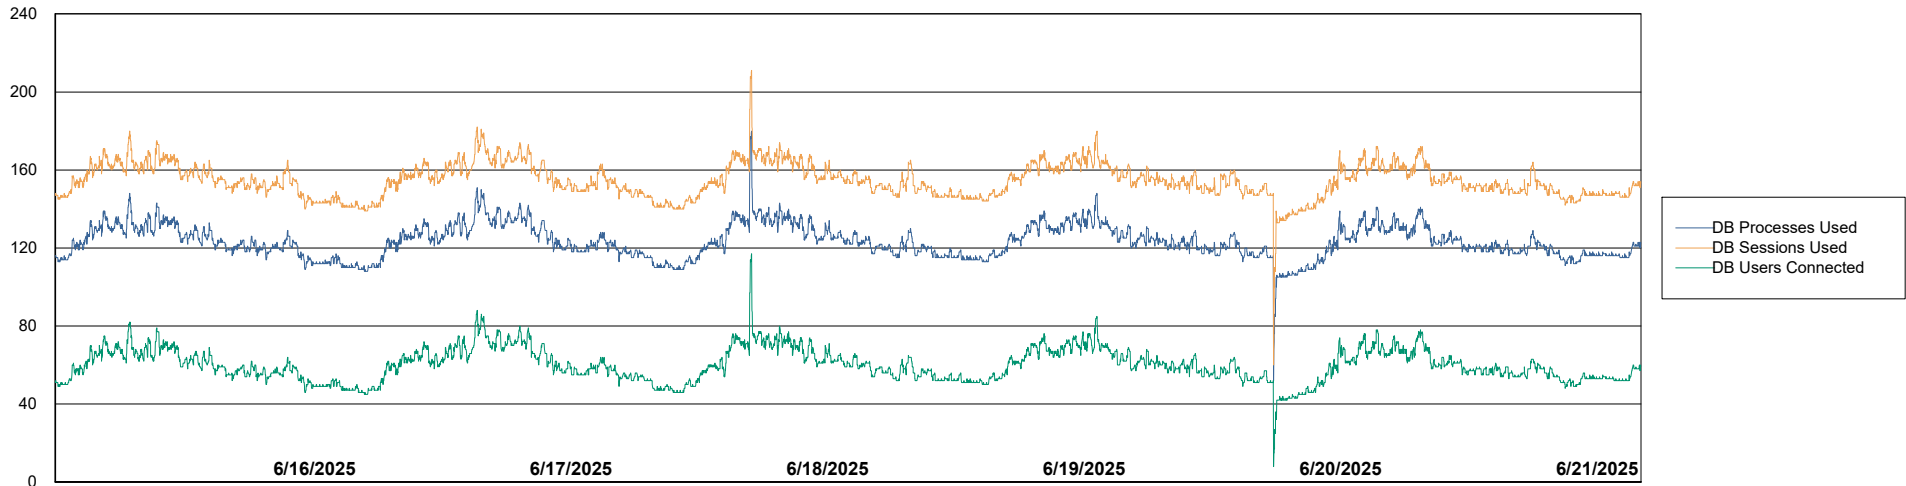

Database Performance NOA_PRD_NovoABS01_ABS1