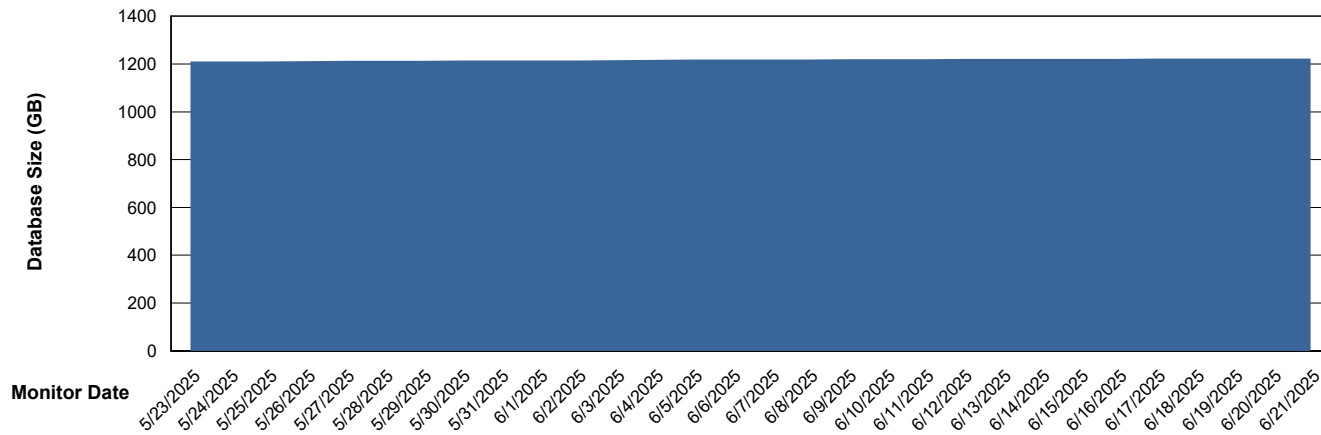

Customer LTS(CleanLease)_Production
Database ID 126

DATABASE SIZE LTS_PRD_CLSABSBI01_ABS1

Database growth over last month

DATABASE SIZE LTS_PRD_CLSABSDB01_ABS1

Database growth over last month

Weekly SLA Customer Report