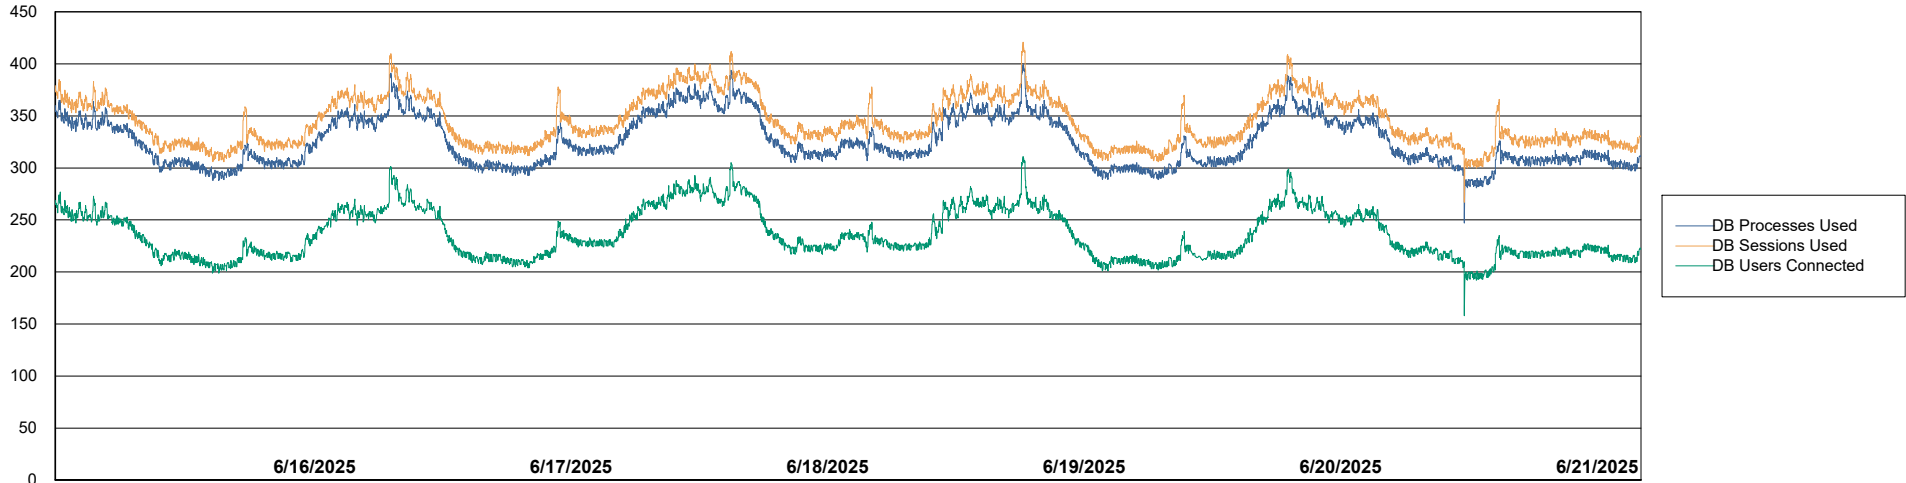

Weekly SLA Customer Report

Customer LTS(CleanLease)_Production
Database ID 126

Database Performance LTS_PRD_CLSABSBI01_ABS1

Weekly SLA Customer Report

Customer LTS(CleanLease)_Production
Database ID 126

Database Performance LTS_PRD_CLSABSD01_ABS1