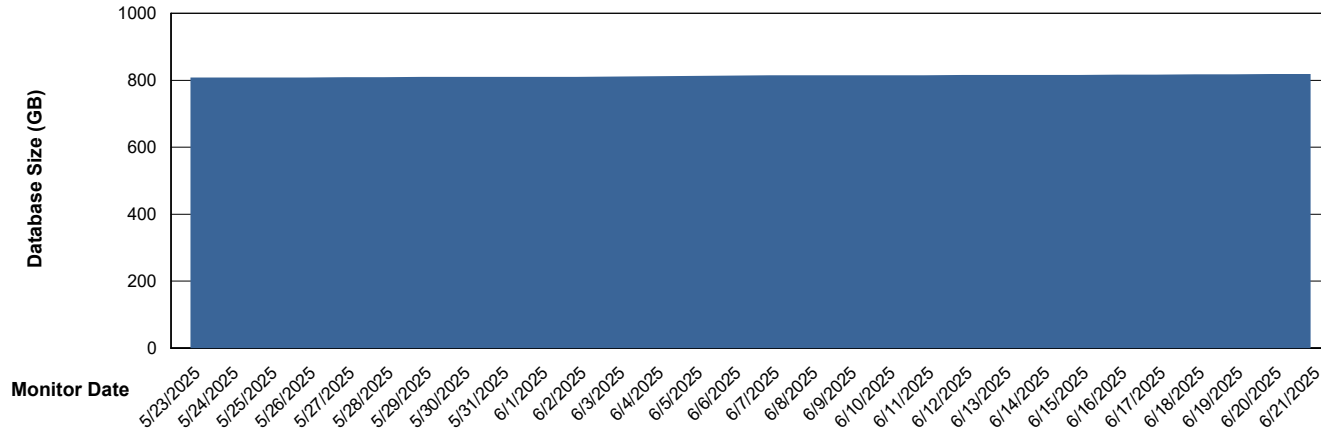

DATABASE SIZE LTS_PRD_CLSABSBI01_ABS1

Database growth over last month