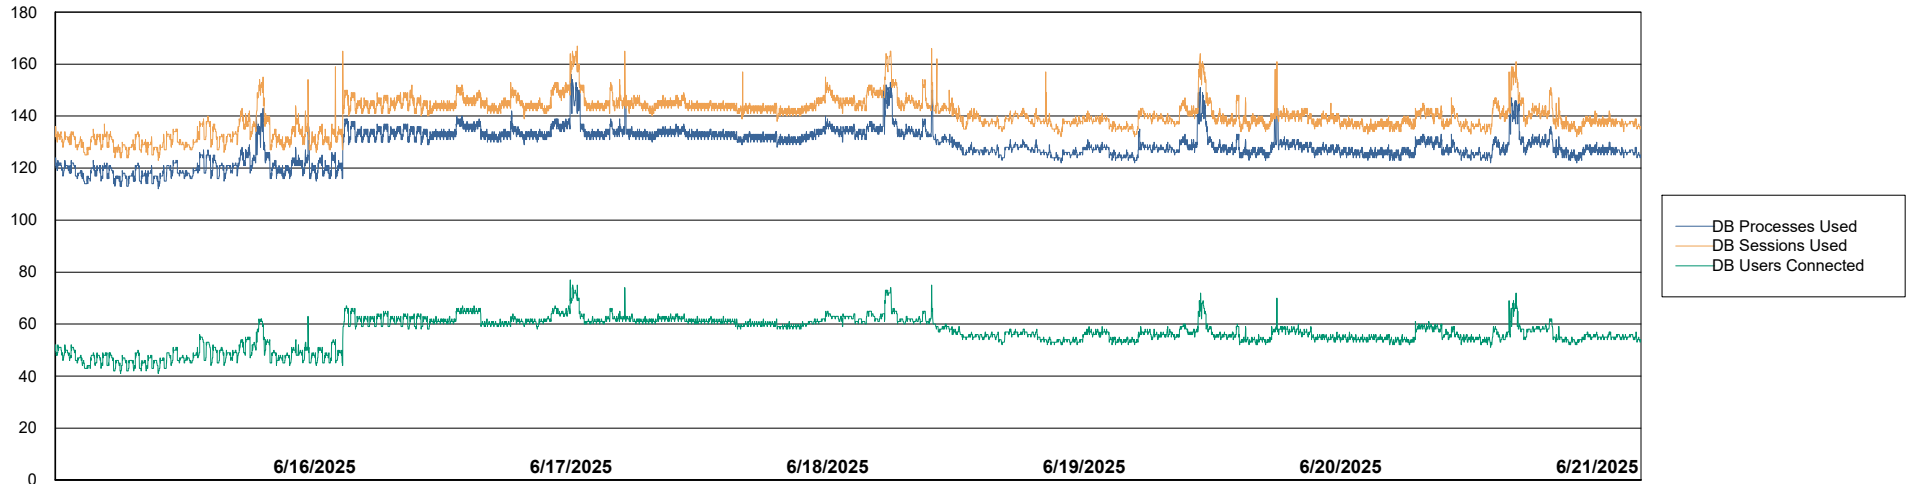

Database Performance LTS_PRD_CLSABSBI01_ABS1