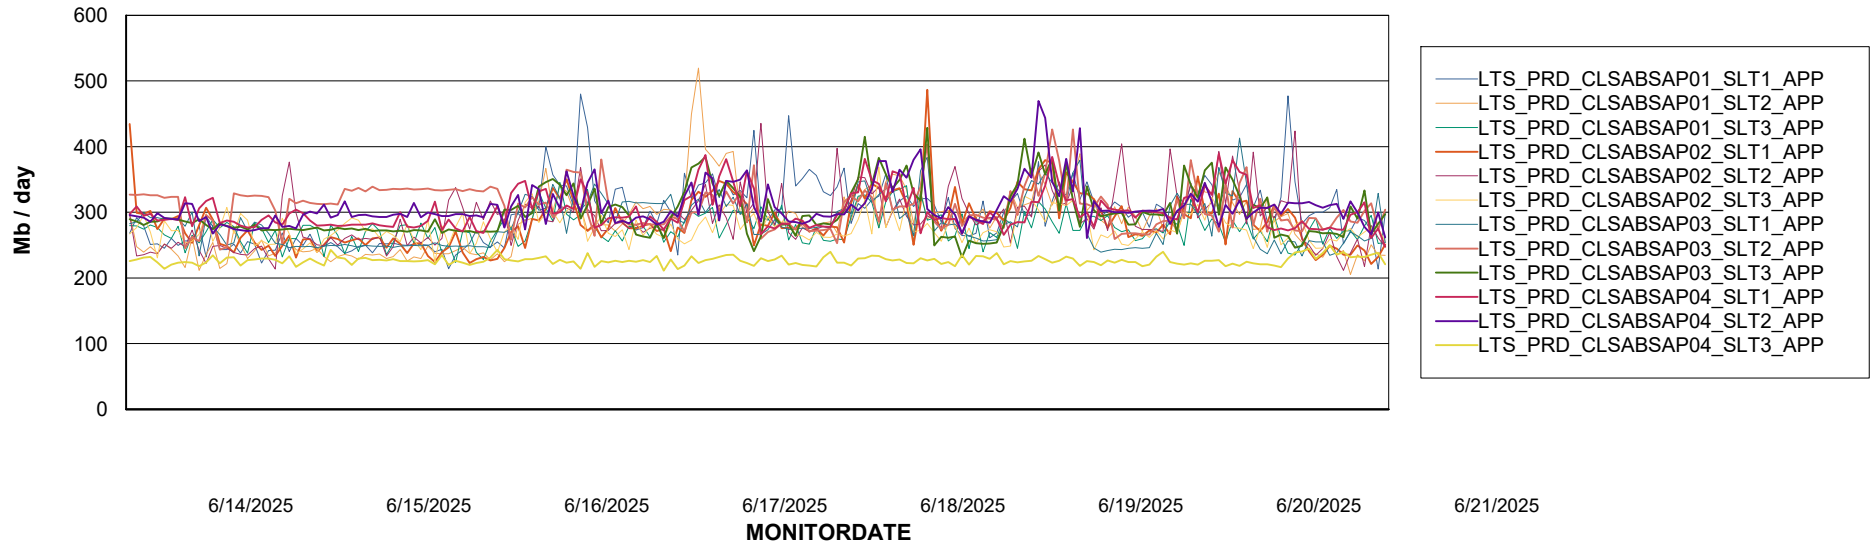

ABSSolute Application Server Services

Avg memory used per ABS Server Service