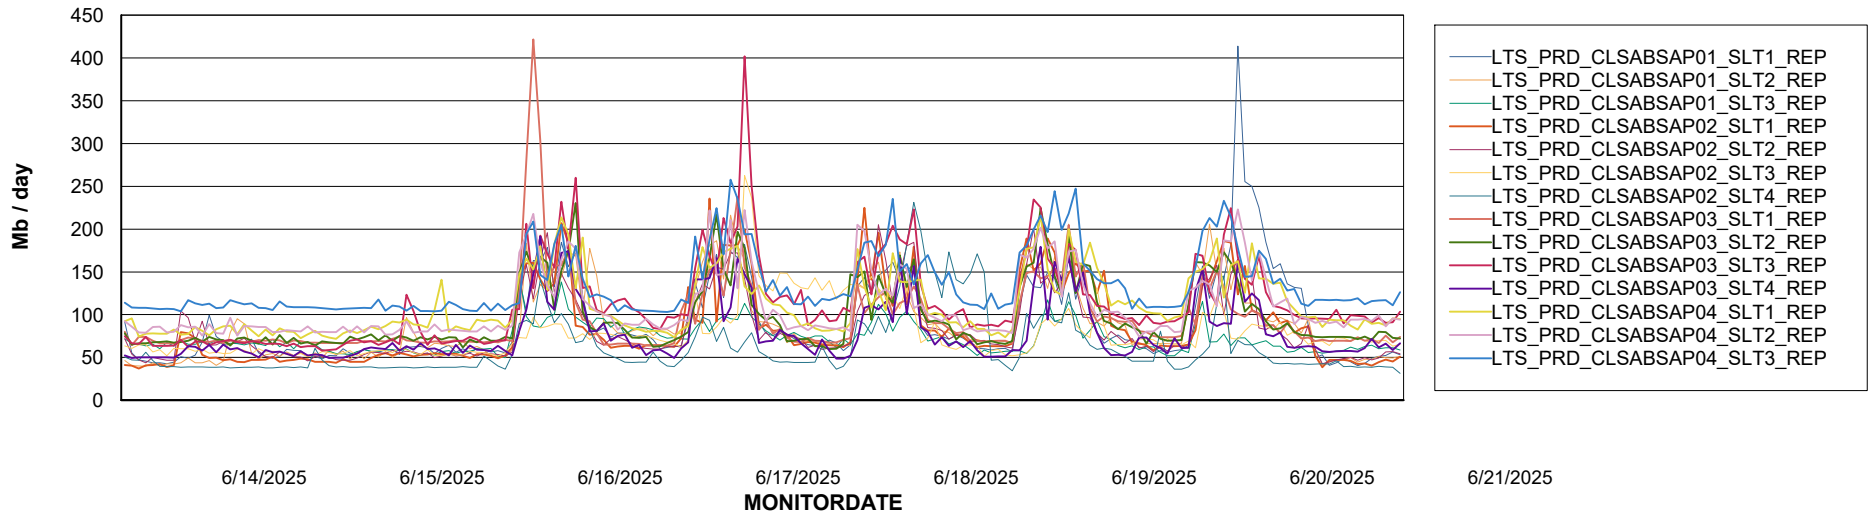

ABSSolute Application ReportServer Services

Avg memory used per ReportServer Service