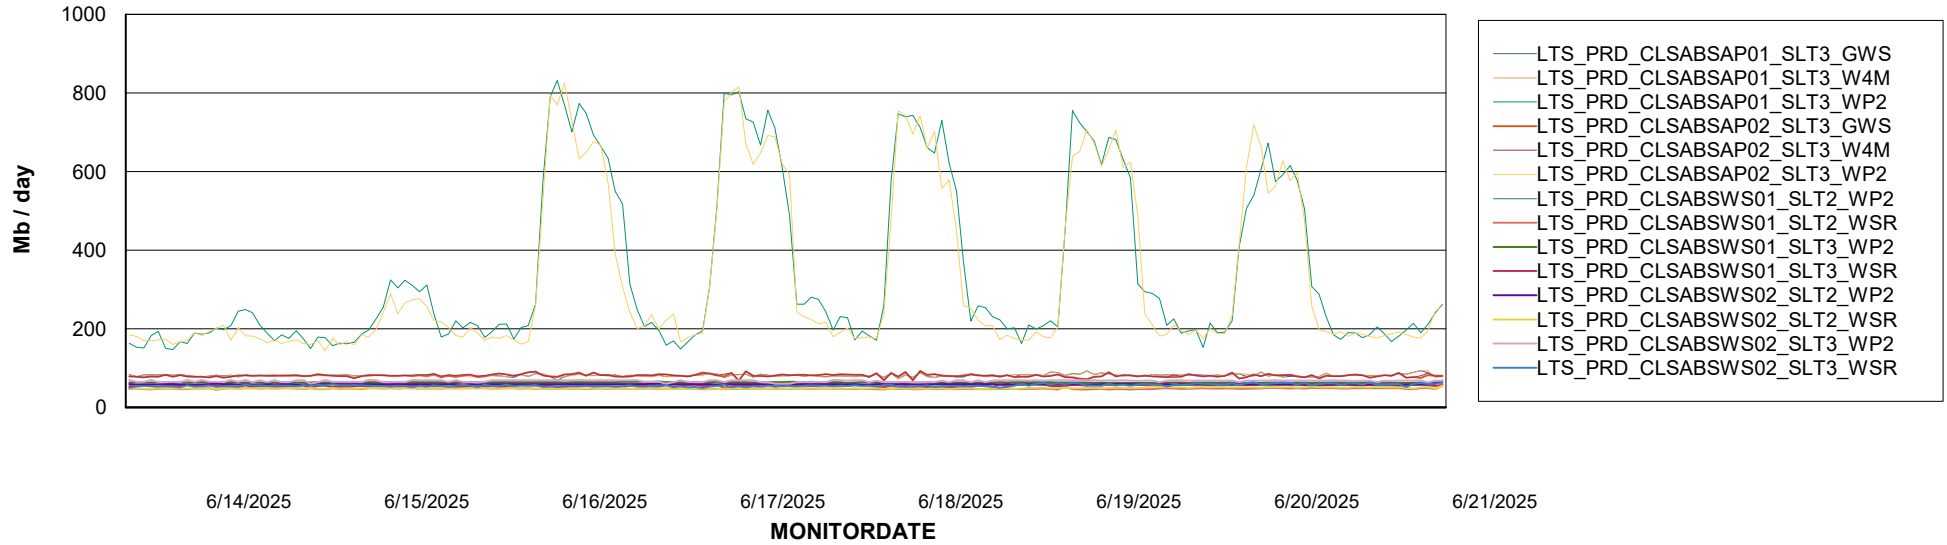

Avg memory used per ReportServer Service

Weekly SLA Customer Report

Customer LTS(CleanLease)_Production
Database ID 126

ABSSolute Web Component Services

Avg memory used per ABS Web component

Weekly SLA Customer Report