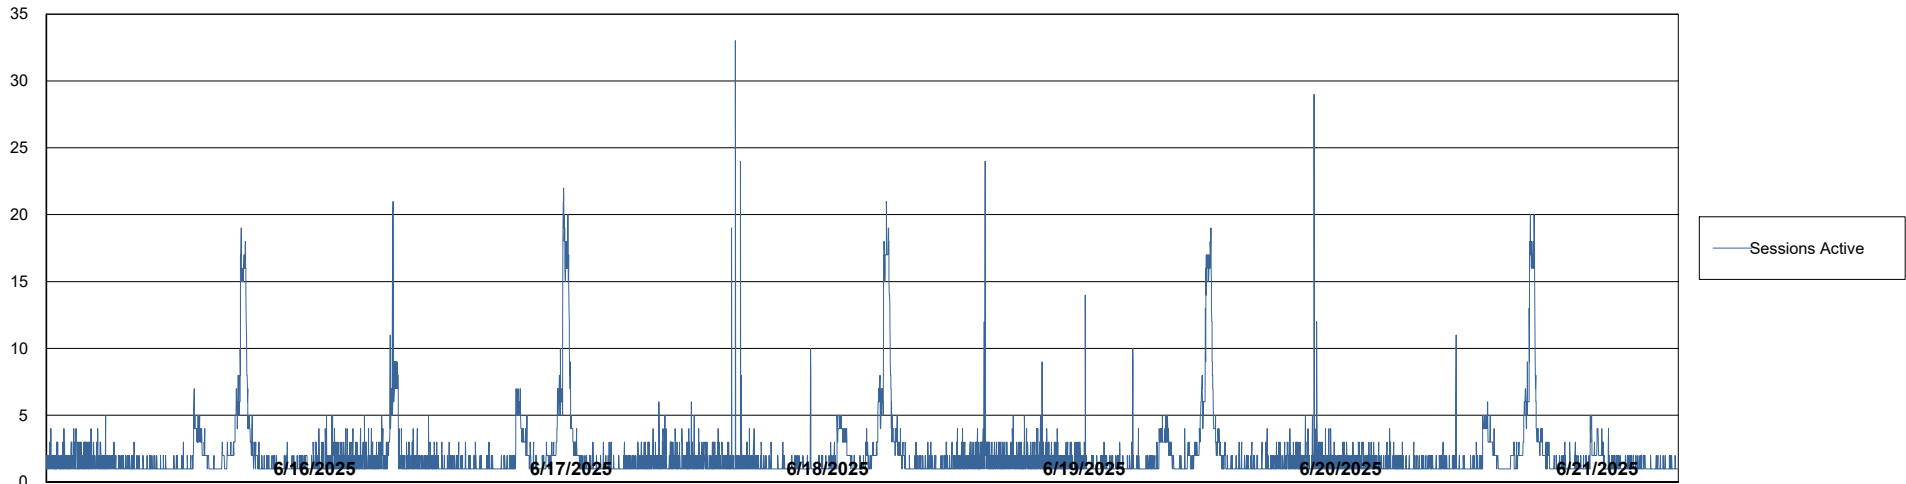

Weekly SLA Customer Report

Customer LTS(CleanLease)_Production
Database ID 126

Database Performance LTS_PRD_CLSABSBI01_ABS1

Weekly SLA Customer Report

Customer LTS(CleanLease)_Production
Database ID 126

Database Performance LTS_PRD_CLSABSD01_ABS1