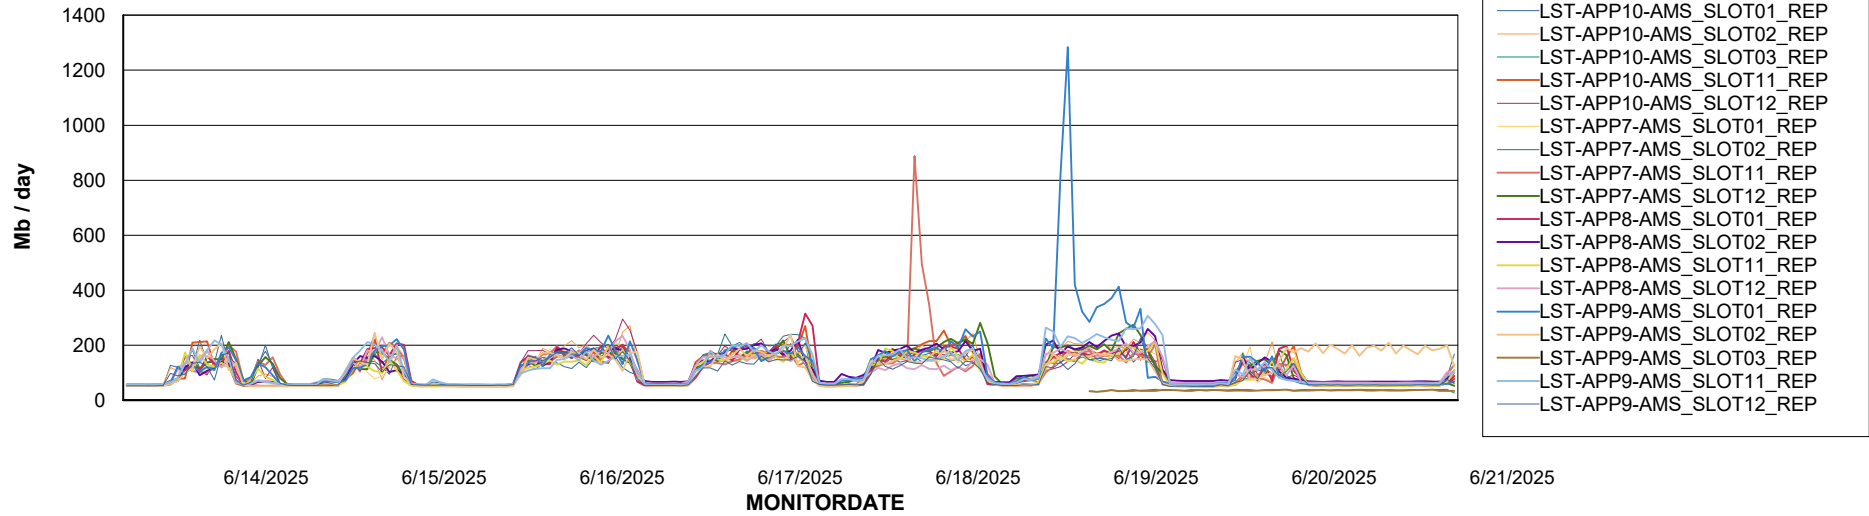

ABSSolute Application ReportServer Services

Avg memory used per ReportServer Service