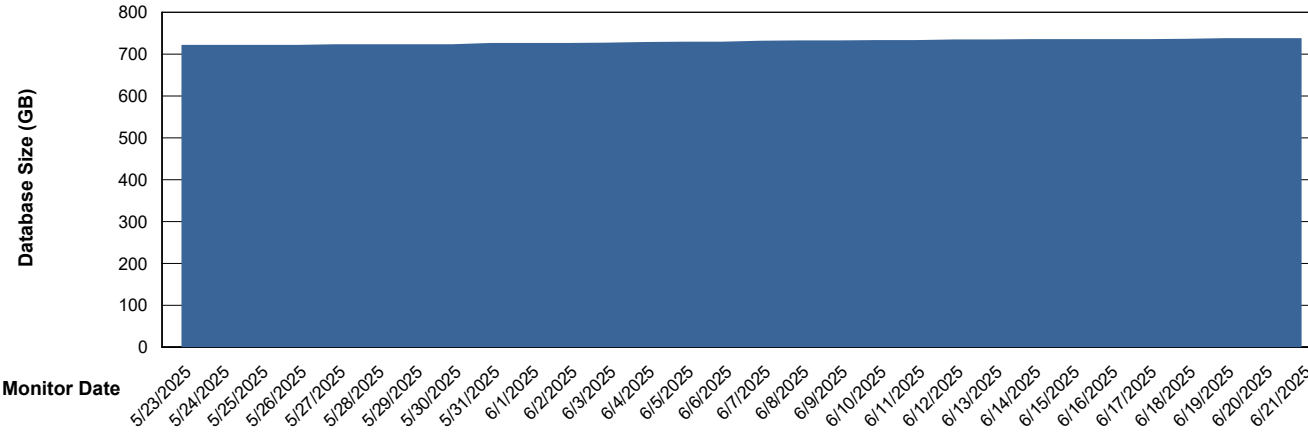

Database growth over last month

Database Tablespace LST-DBS7-AMS_DB_ABS1

Date	Tablespace Name	Filesize (Gb)	Usedsize (Gb)	Percentage free
6/21/2025	ABSDATA	742	616	17
	INDX	140	106	24
6/20/2025	ABSDATA	742	615	17
	INDX	140	106	24
6/19/2025	ABSDATA	742	615	17
	INDX	140	106	24
6/18/2025	ABSDATA	742	614	17
	INDX	140	106	24
6/17/2025	ABSDATA	742	614	17
	INDX	140	106	24
6/16/2025	ABSDATA	742	614	17
	INDX	140	106	25
6/15/2025	ABSDATA	742	614	17
	INDX	140	106	25