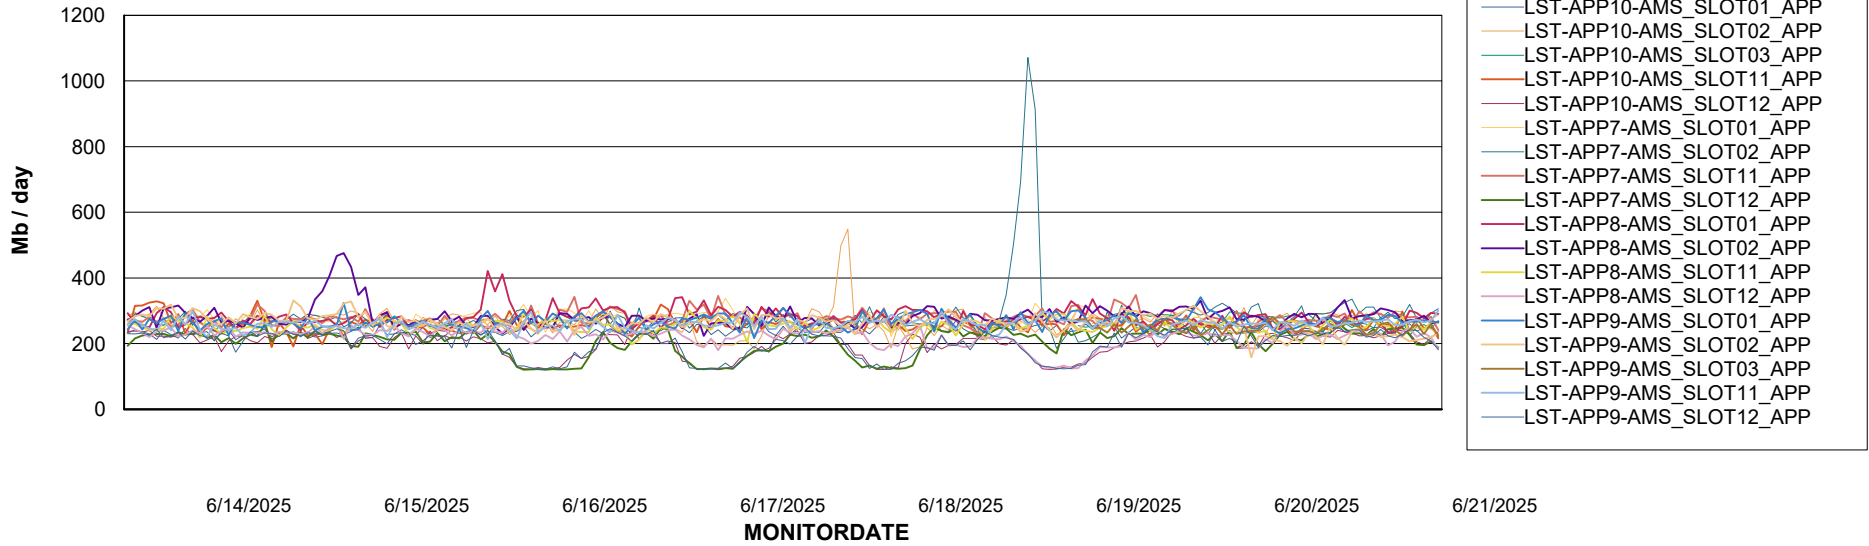

ABSSolute Application Server Services

Avg memory used per ABS Server Service