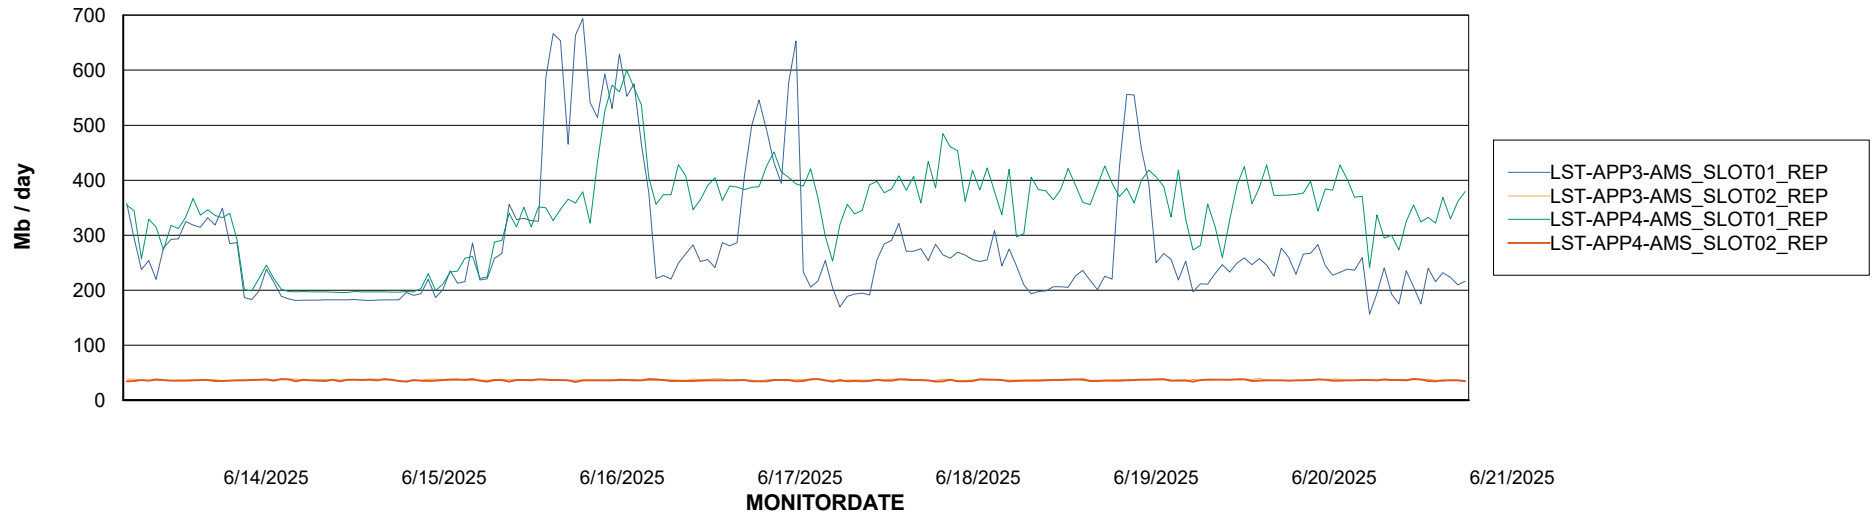

ABSSolute Application ReportServer Services

Avg memory used per ReportServer Service