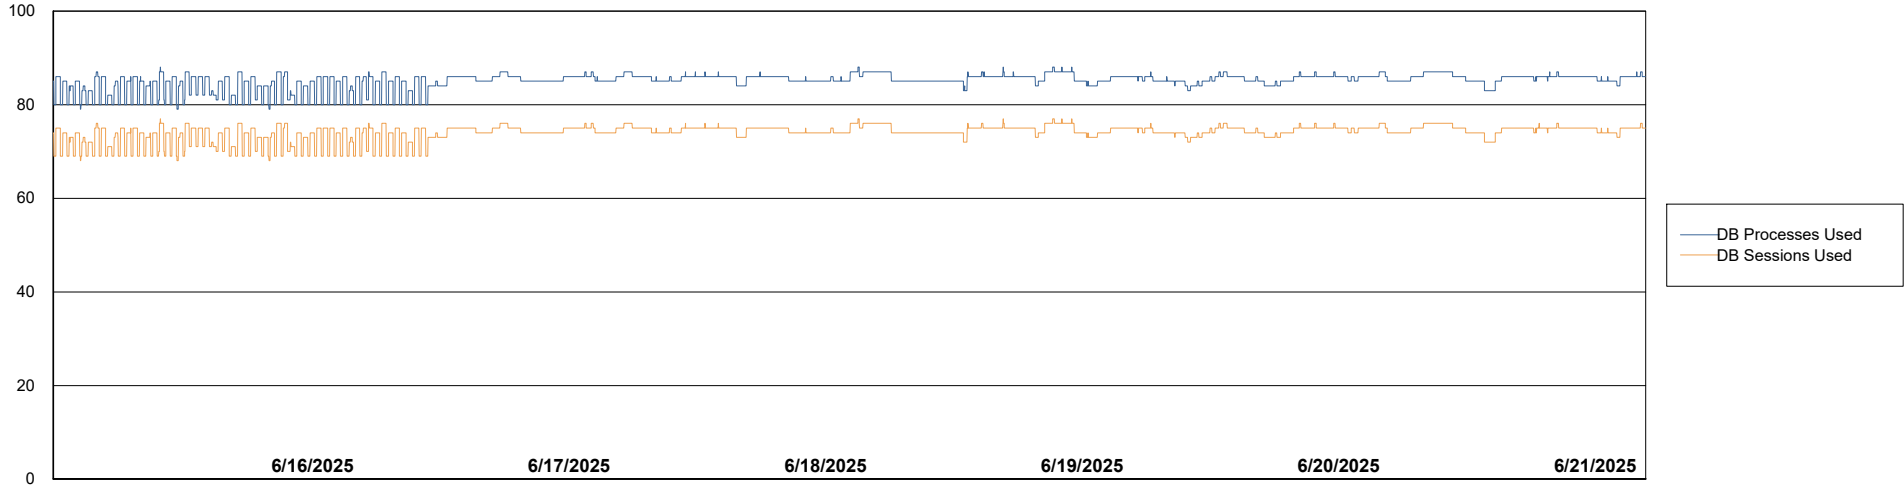

Database Performance LST-DBS4-AMS_DB_HSBABSME

DB Processes Max 1,000
DB Processes Max 0