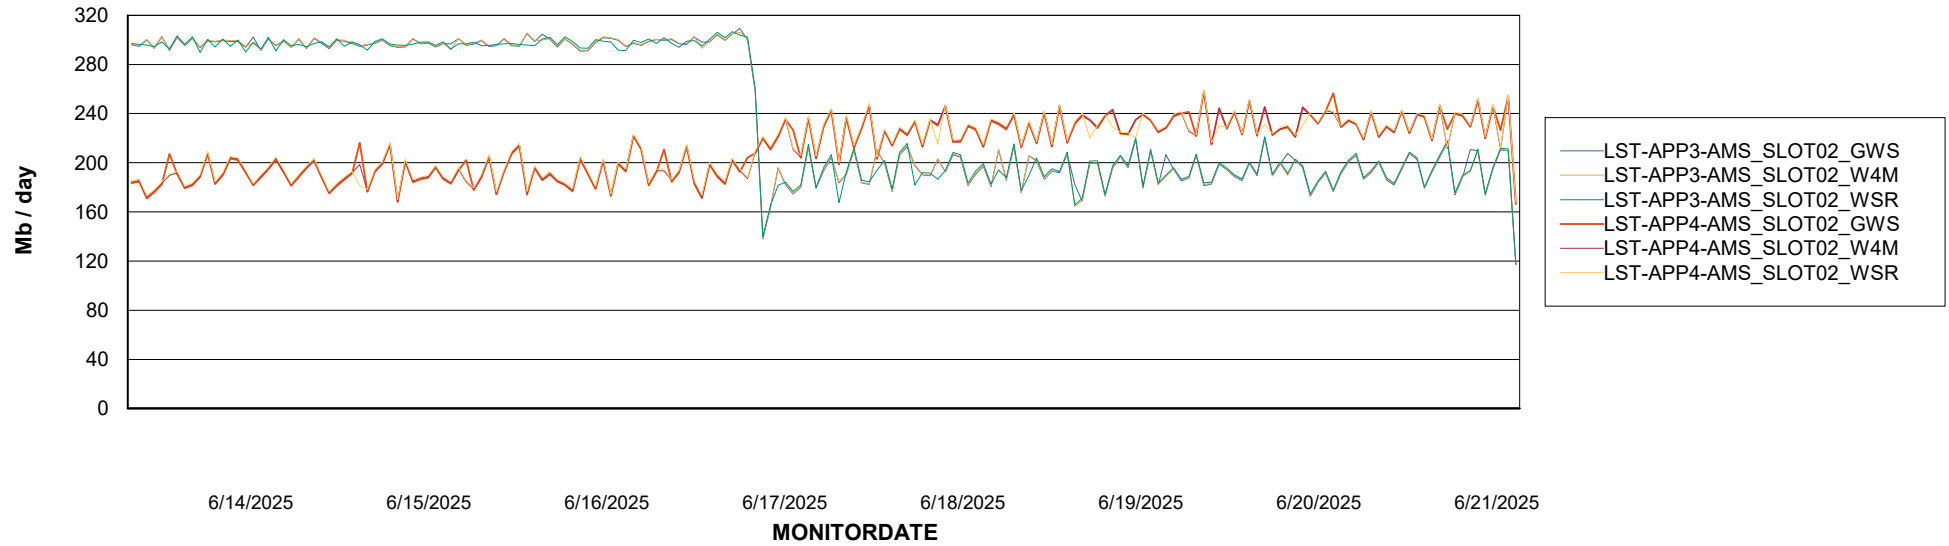

ABSSolute Web Component Services

Avg memory used per ABS Web component