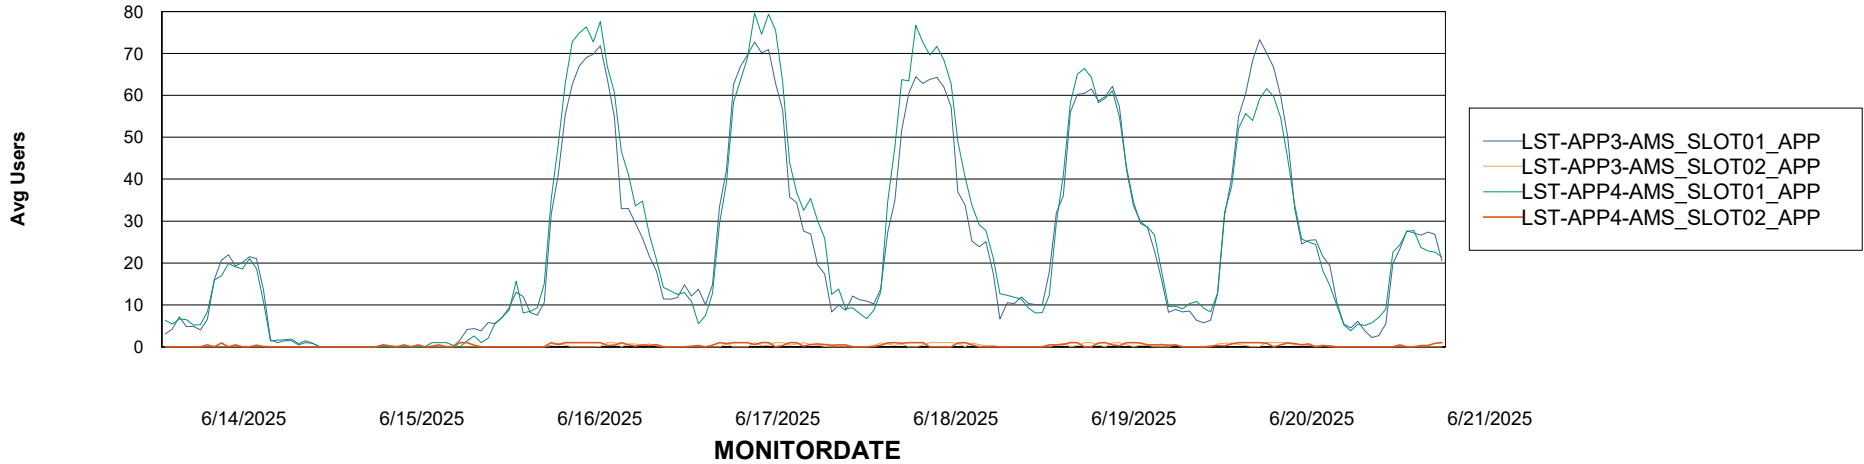

Weekly SLA Customer Report

Customer LST OCI AMS Production ABSME
Database ID 213

ABSSolute Application Server Services

Avg memory used per ABS Server Service

Avg users per day per ABS server

Weekly SLA Customer Report