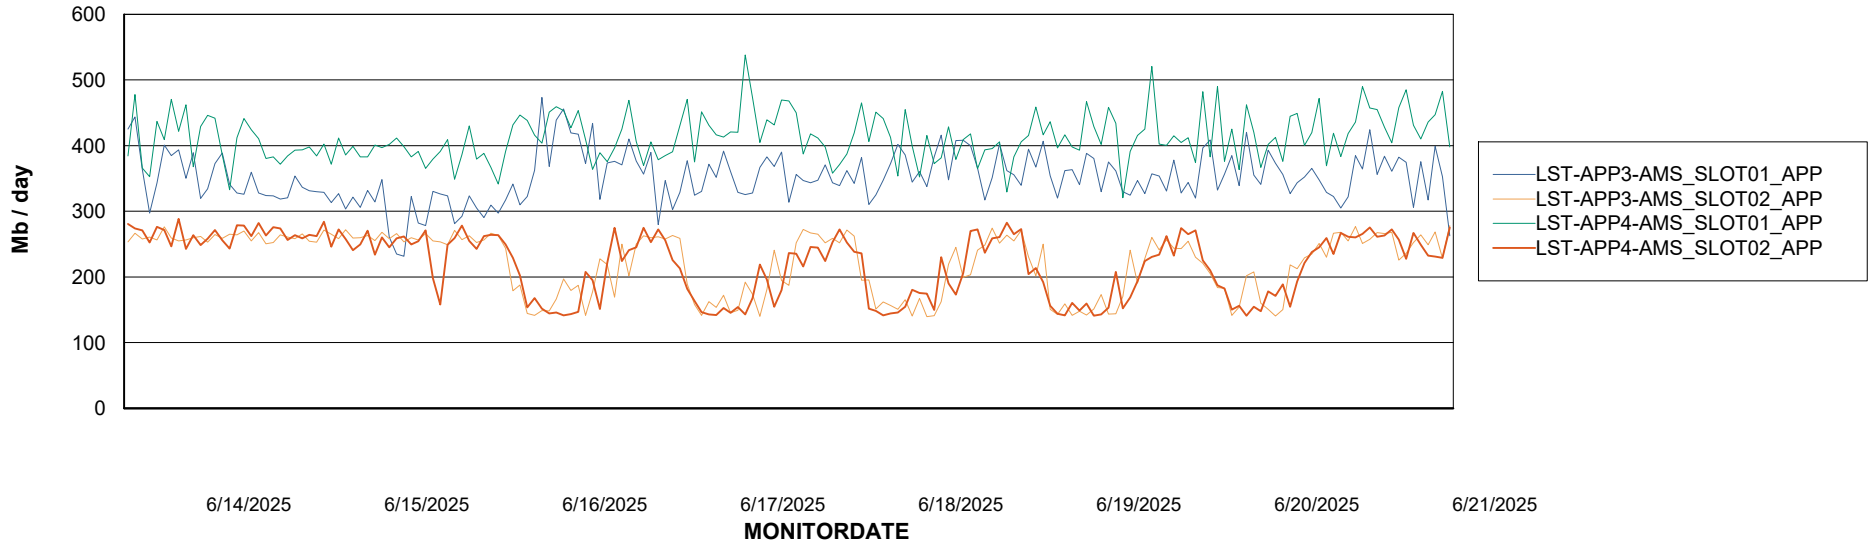

ABSSolute Application Server Services

Avg memory used per ABS Server Service