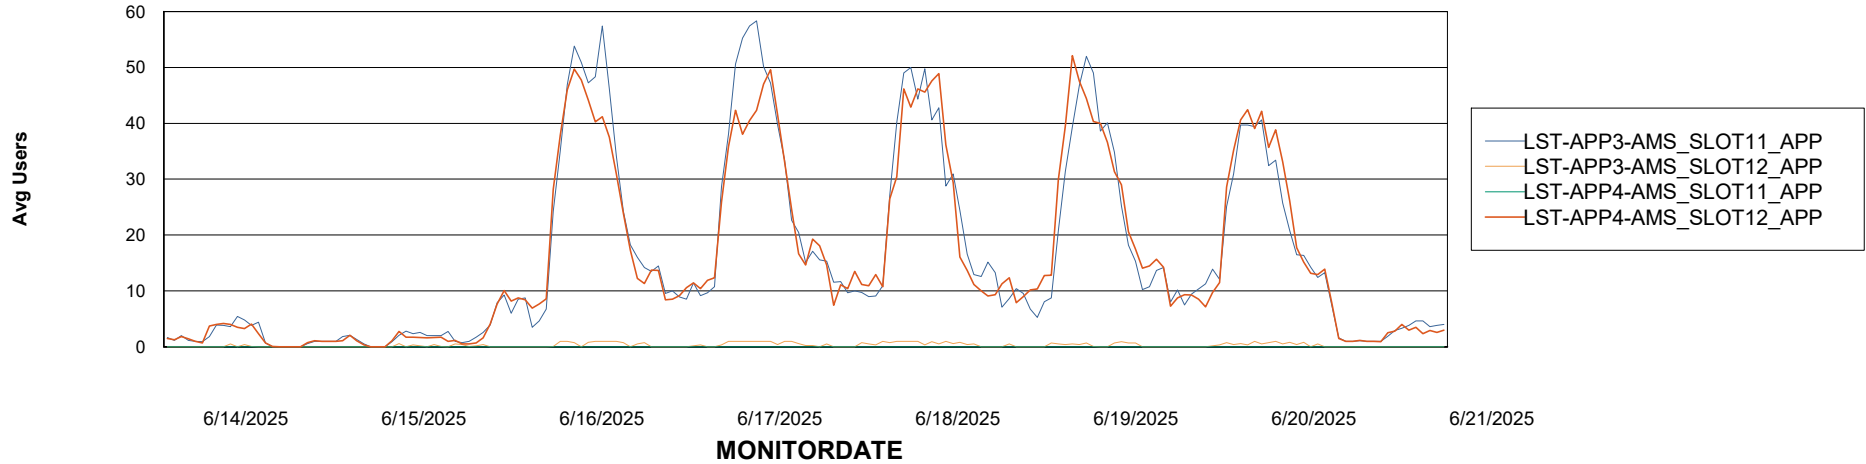

Weekly SLA Customer Report

Customer LST OCI AMS Production ABSME2
Database ID 211

ABSSolute Application Server Services

Avg memory used per ABS Server Service

Avg users per day per ABS server

Weekly SLA Customer Report