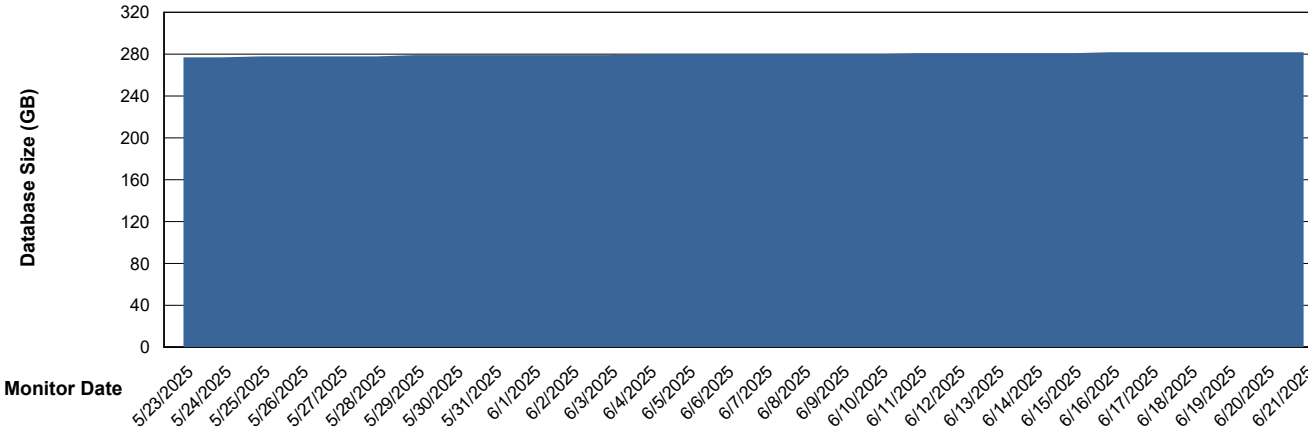

Database Performance LST-DBS4-AMS_DB_ABSME2

Weekly SLA Customer Report

Customer LST OCI AMS Production ABSME2
 Database ID 211

DATABASE SIZE LST-DBS4-AMS_DB_ABSME2

Database growth over last month

Database Tablespace LST-DBS4-AMS_DB_ABSME2