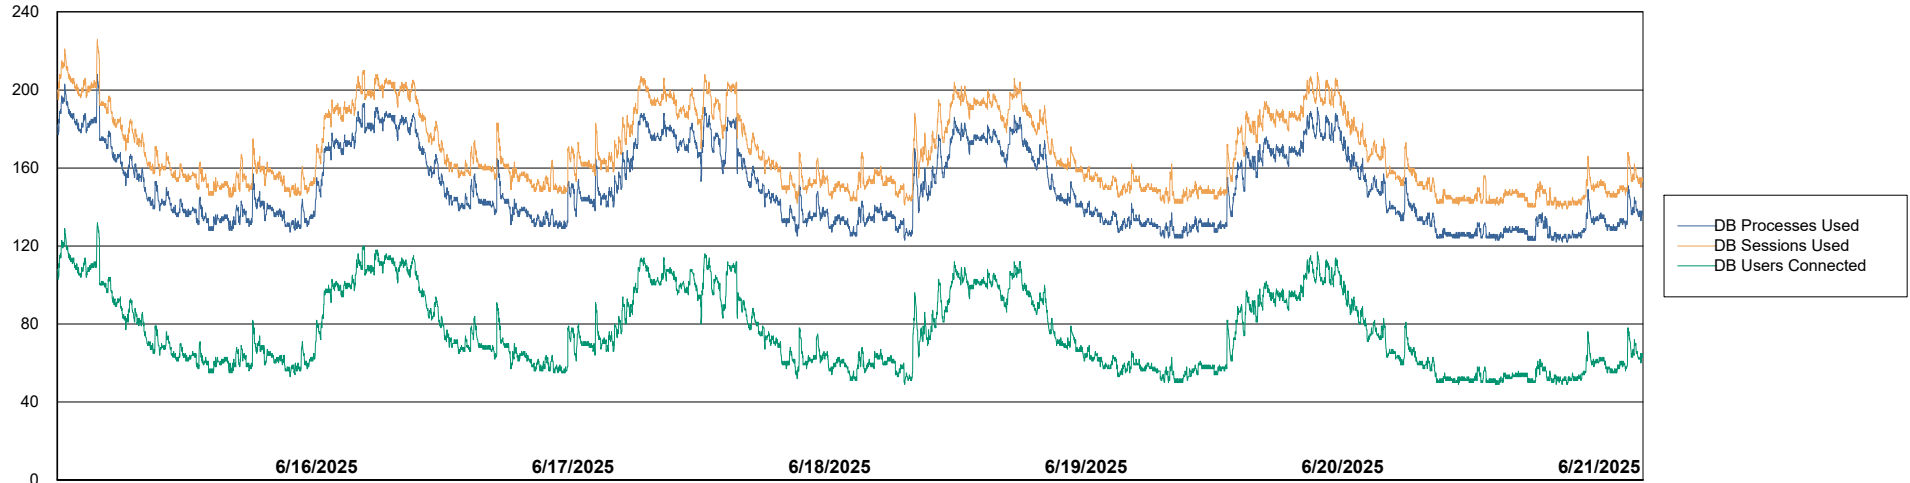

Database Performance LST-DBS4-AMS_DB_ABSME2