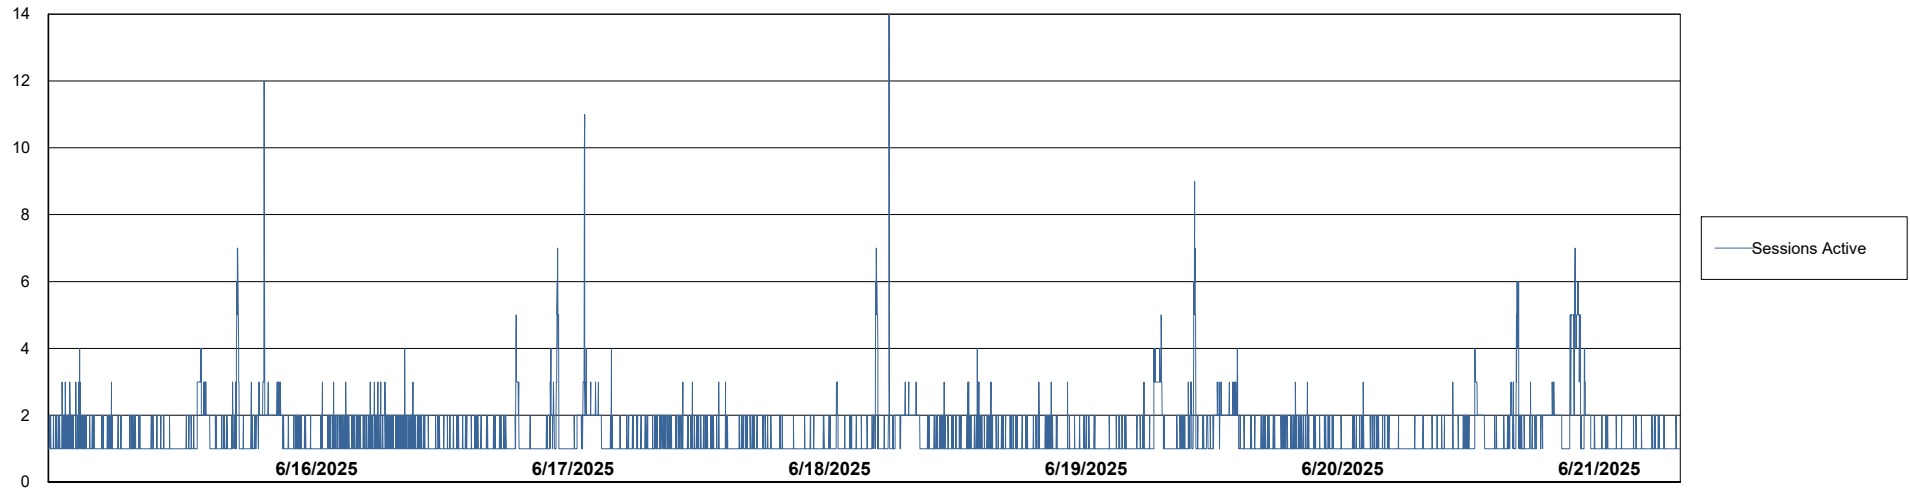

Database Performance LST-DBS4-AMS_DB_ABSME2