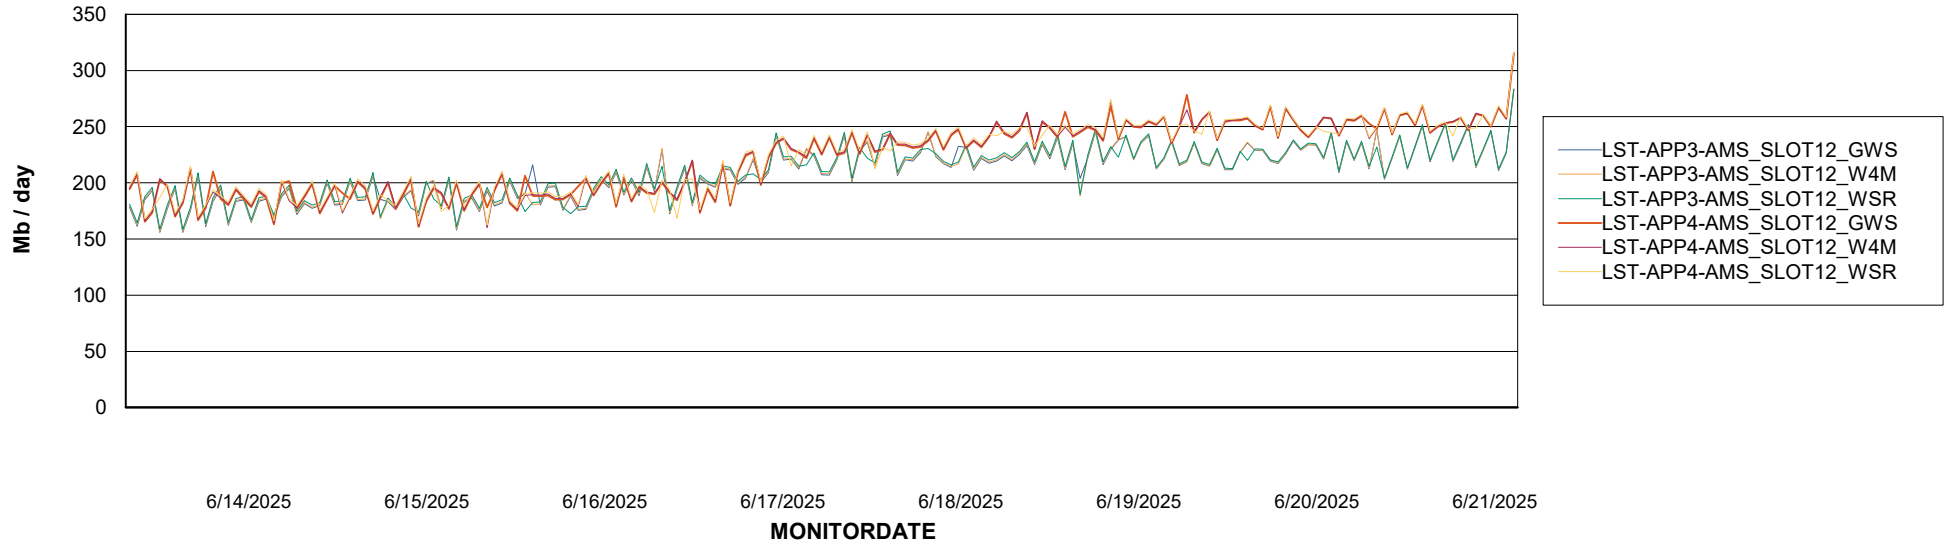

ABSSolute Web Component Services

Avg memory used per ABS Web component