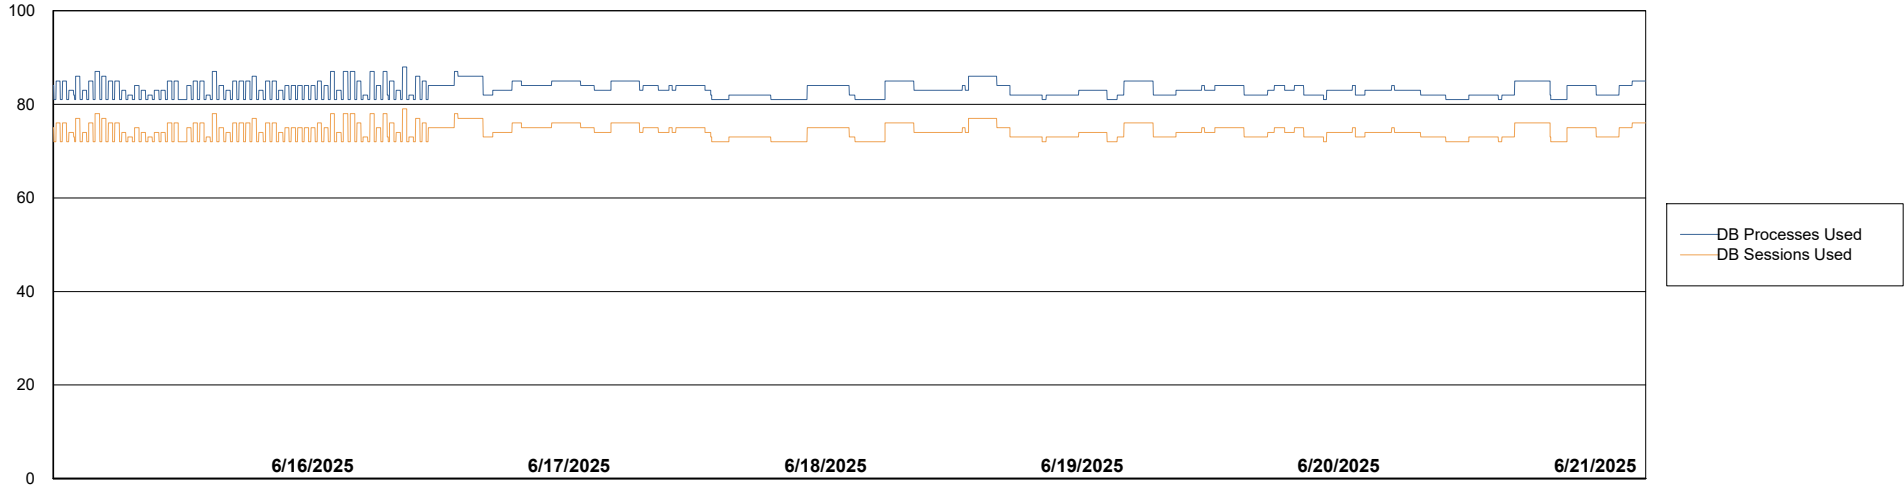

Database Performance LST-DBS3-AMS_DB_HSBME2

DB Processes Max 0
DB Processes Max 1,000