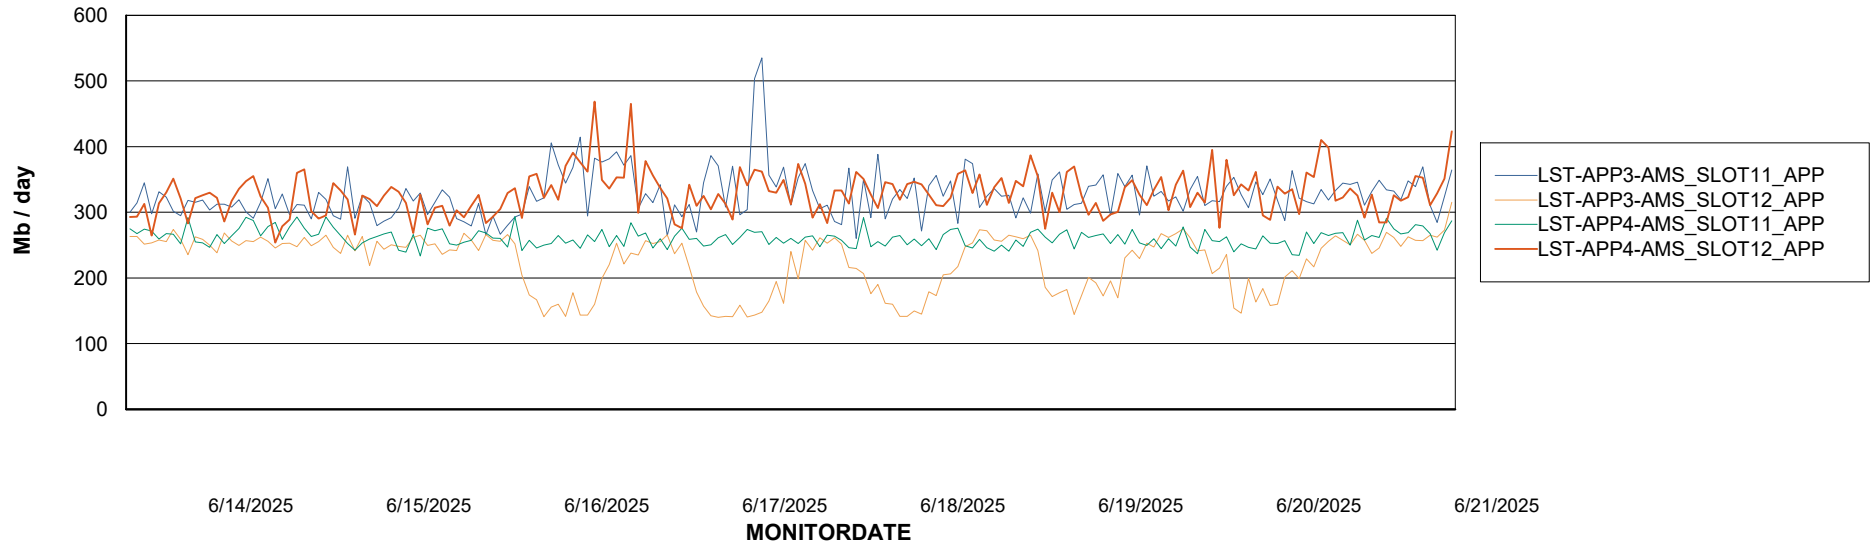

ABSSolute Application Server Services

Avg memory used per ABS Server Service