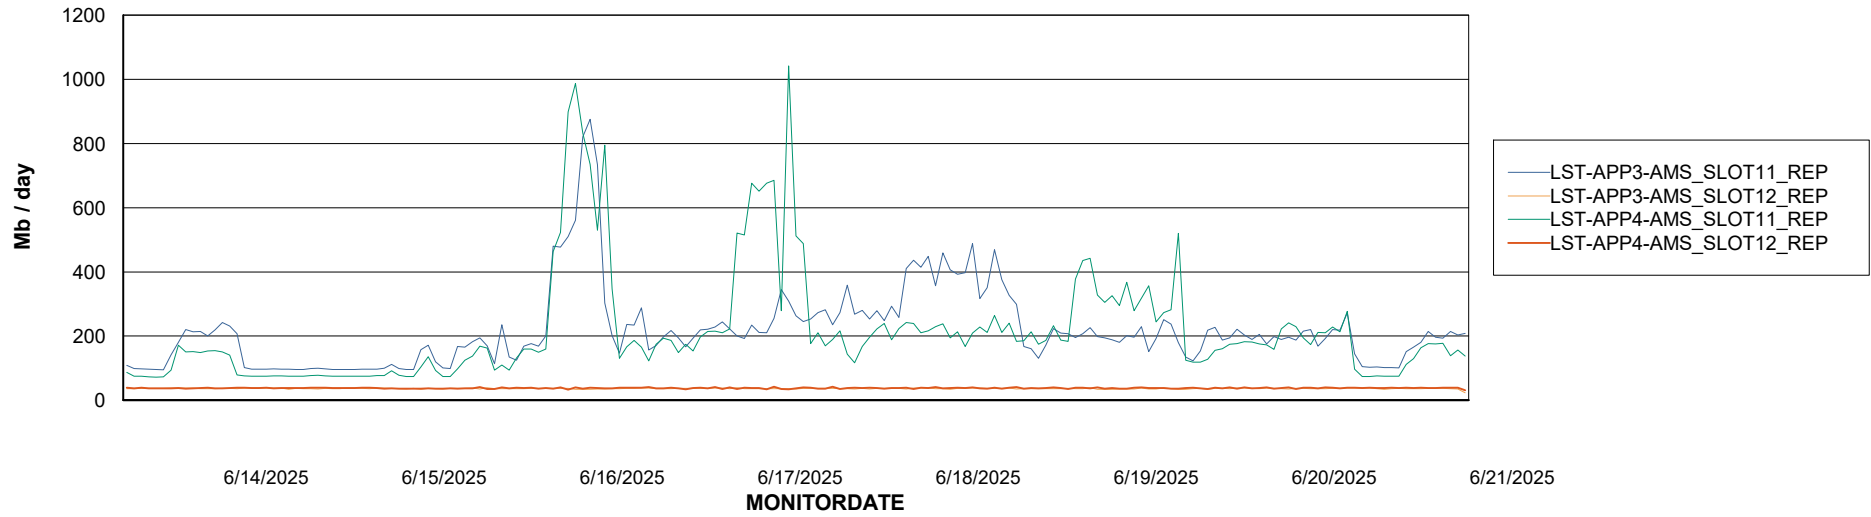

ABSSolute Application ReportServer Services

Avg memory used per ReportServer Service