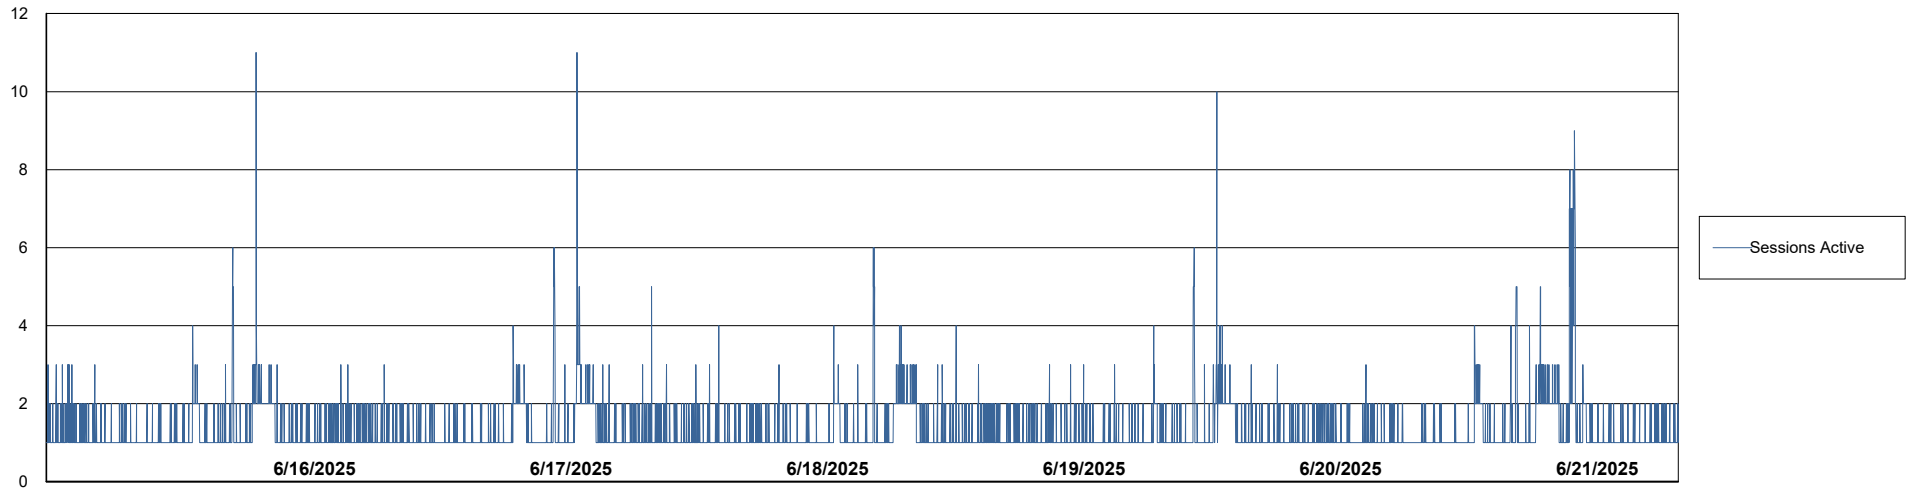

Database Performance LST-DBS5-AMS_DB_ABSEE