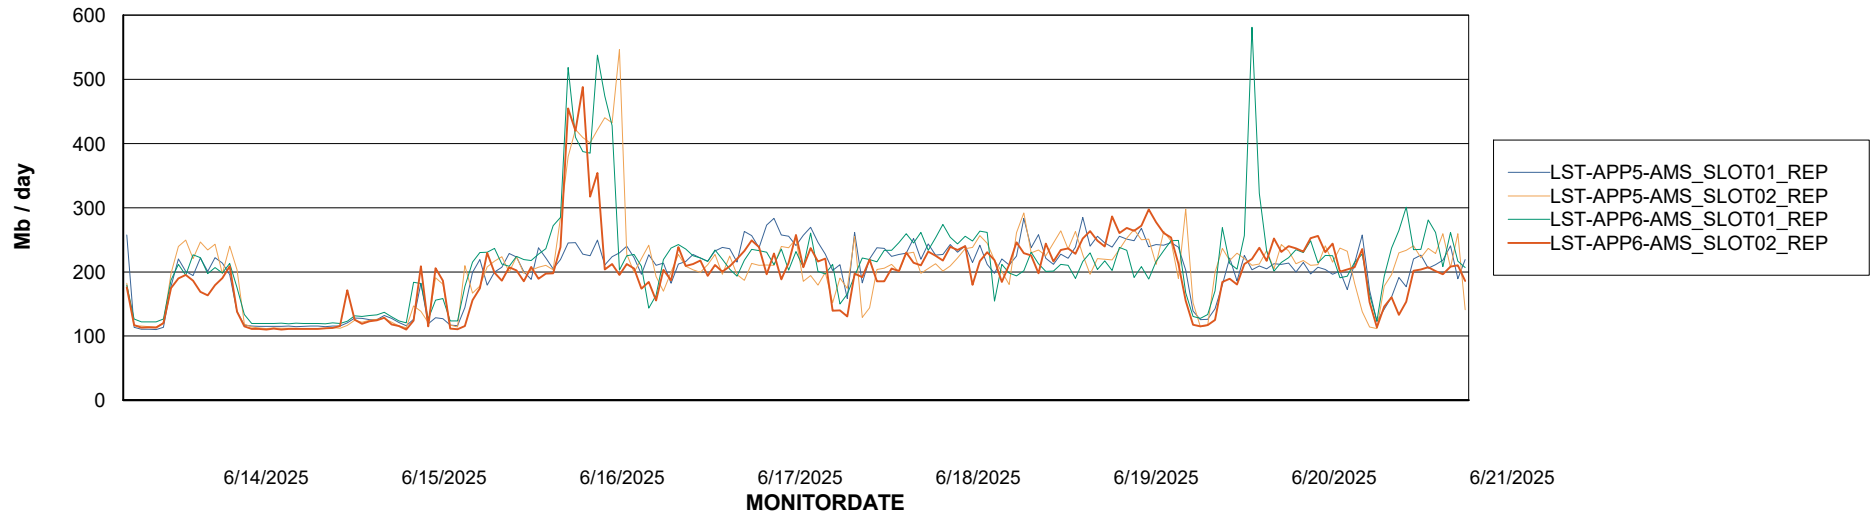

ABSSolute Application ReportServer Services

Avg memory used per ReportServer Service