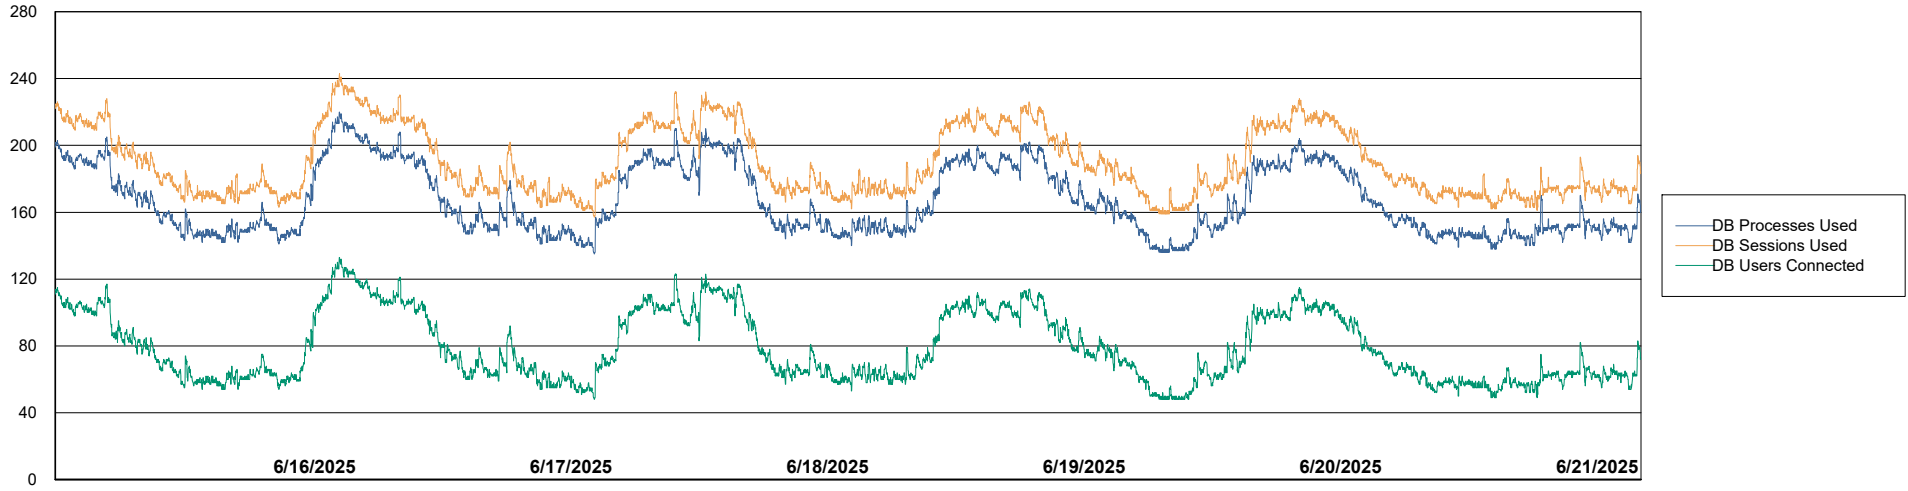

Database Performance LST-DBS5-AMS_DB_ABSEE