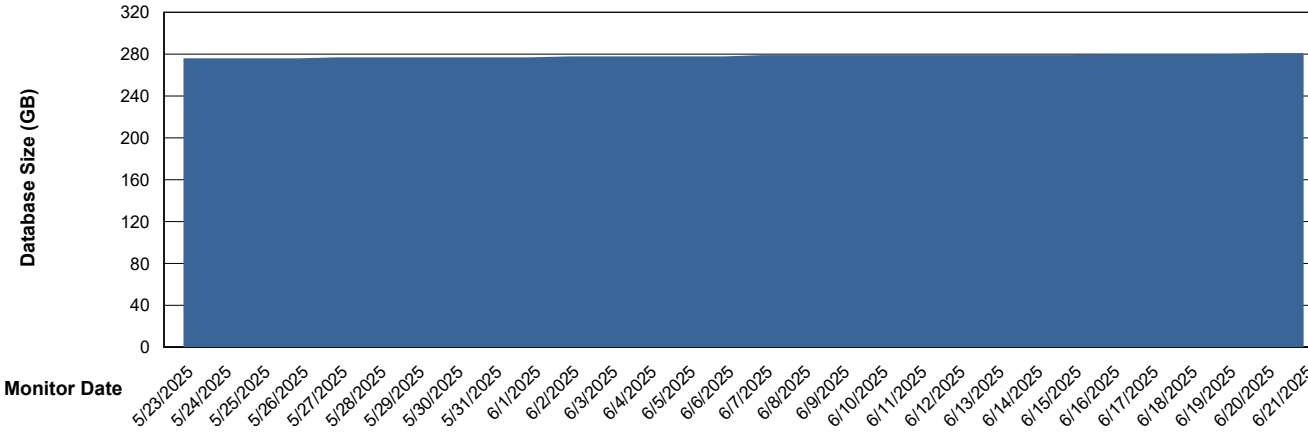

Database growth over last month

Database Tablespace LST-DBS5-AMS_DB_ABSEE

Date	Tablespace Name	Filesize (Gb)	Usedsize (Gb)	Percentage free
6/21/2025	ABSDATA	309	251	19
	INDX	60	17	71
6/20/2025	ABSDATA	309	251	19
	INDX	60	17	71
6/19/2025	ABSDATA	309	251	19
	INDX	60	17	71
6/18/2025	ABSDATA	309	251	19
	INDX	60	17	71
6/17/2025	ABSDATA	309	251	19
	INDX	60	17	71
6/16/2025	ABSDATA	309	250	19
	INDX	60	17	71
6/15/2025	ABSDATA	309	250	19
	INDX	60	17	71