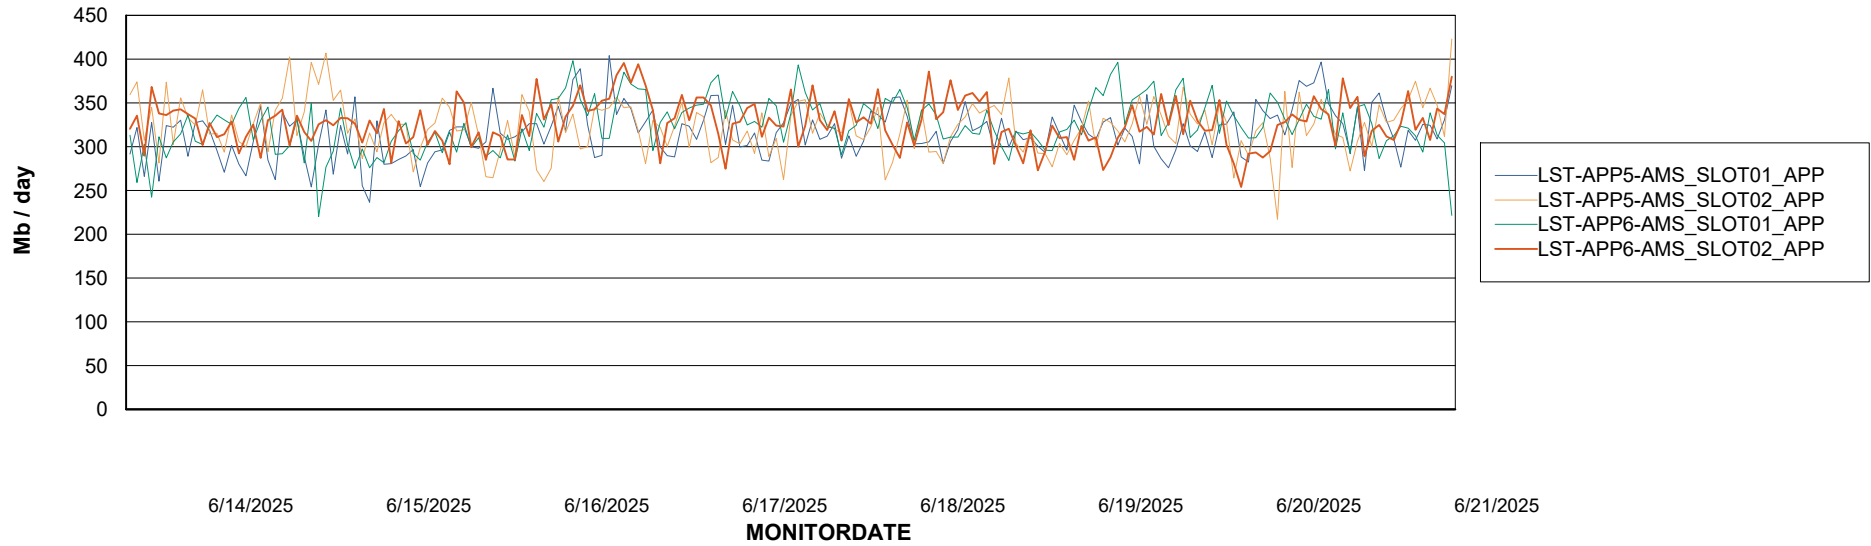

ABSSolute Application Server Services

Avg memory used per ABS Server Service