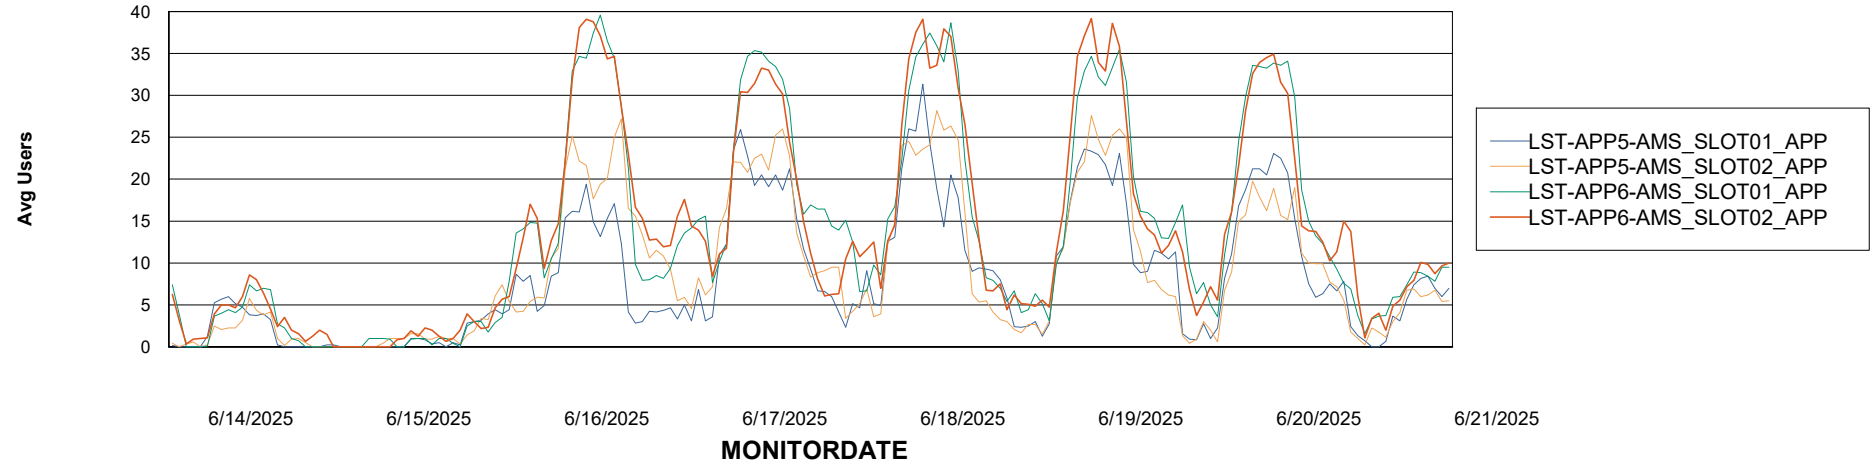

Weekly SLA Customer Report

Customer LST OCI AMS Production ABSEE
Database ID 206

ABSSolute Application Server Services

Avg memory used per ABS Server Service

Avg users per day per ABS server

Weekly SLA Customer Report