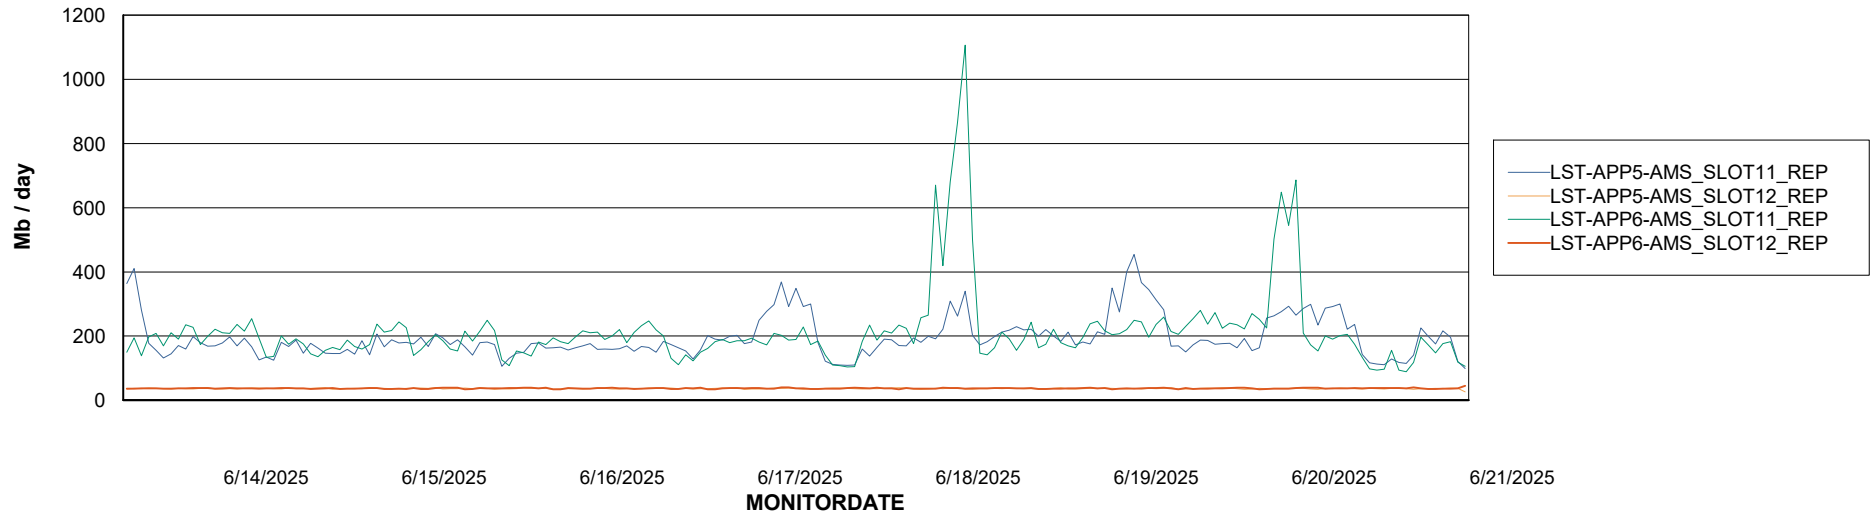

ABSSolute Application ReportServer Services

Avg memory used per ReportServer Service