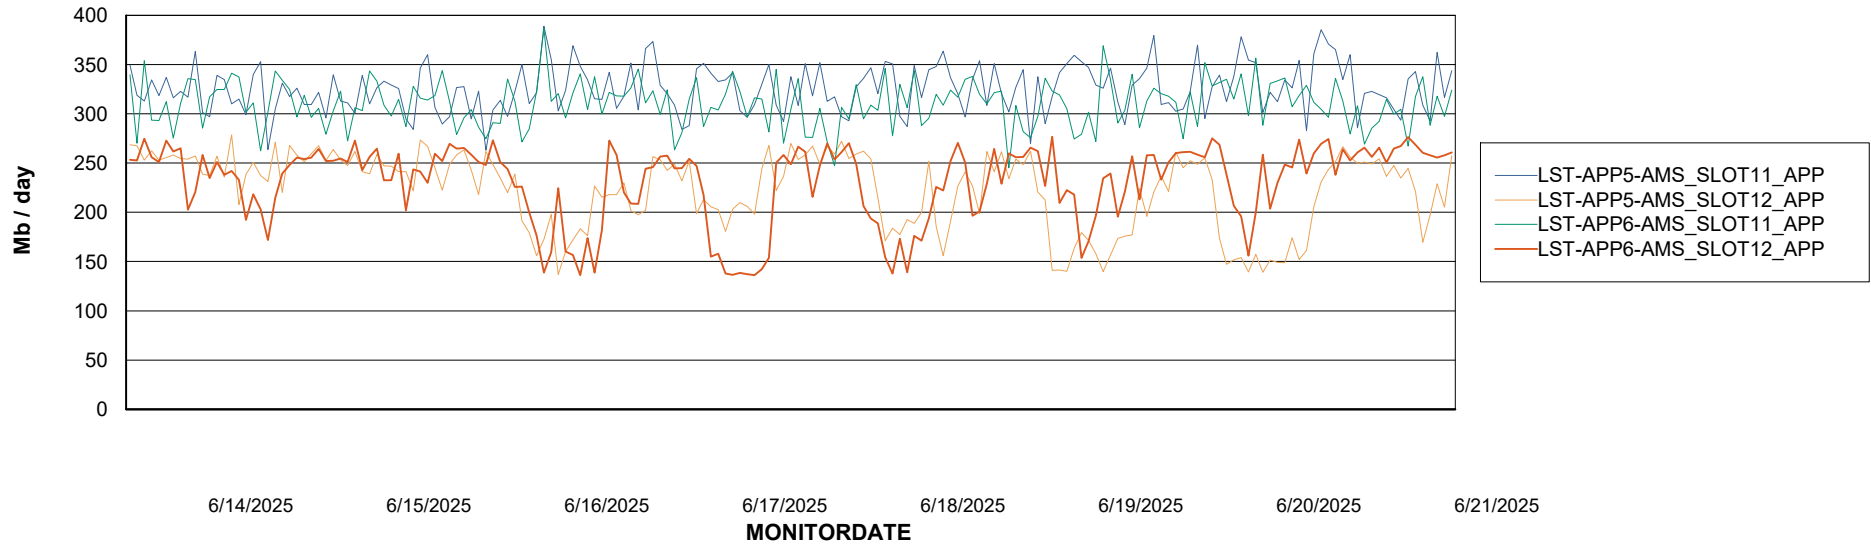

ABSSolute Application Server Services

Avg memory used per ABS Server Service