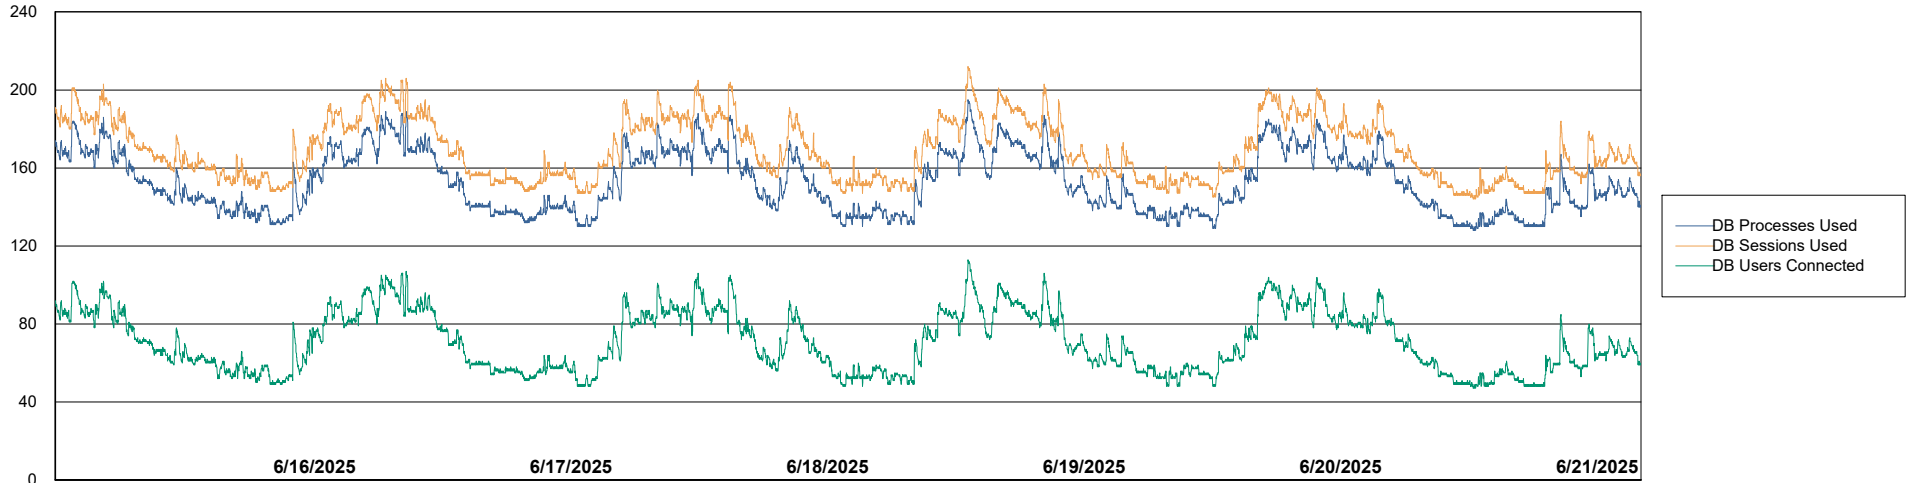

Database Performance LST-DBS6-AMS_DB_ABSEE2