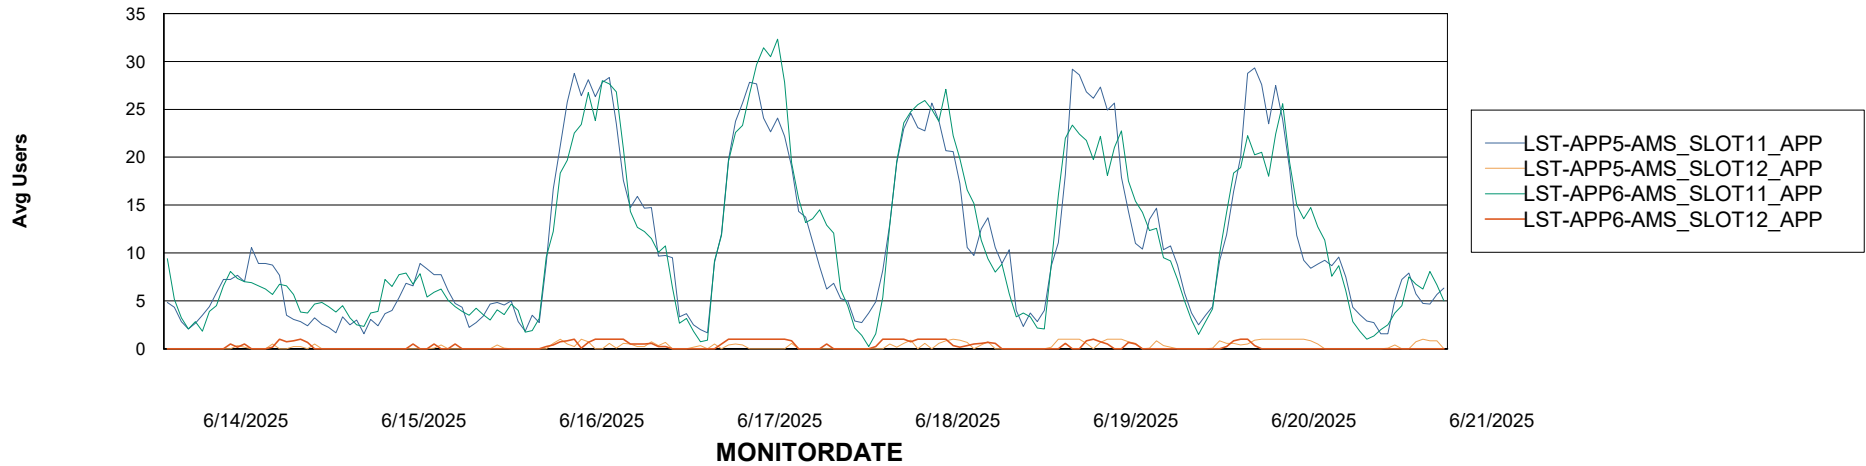

Weekly SLA Customer Report

Customer LST OCI AMS Production ABSEE2
Database ID 212

ABSSolute Application Server Services

Avg memory used per ABS Server Service

Avg users per day per ABS server

Weekly SLA Customer Report