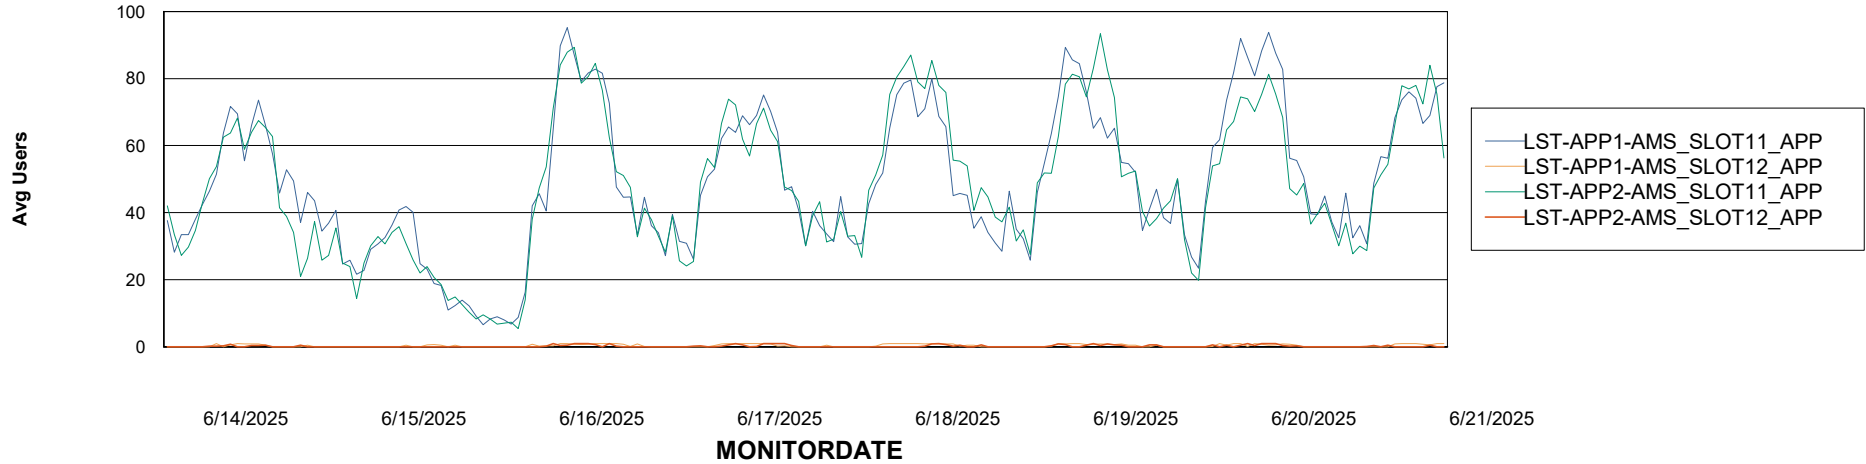

Date	Tablespace Name	Filesize (Gb)	Usedsize (Gb)	Percentage free
6/21/2025	ABSDATA	575	484	16
	INDX	37	26	30
6/20/2025	ABSDATA	575	483	16
	INDX	37	26	30
6/19/2025	ABSDATA	575	483	16
	INDX	37	26	30
6/18/2025	ABSDATA	575	482	16
	INDX	37	26	30
6/17/2025	ABSDATA	575	482	16
	INDX	37	26	30
6/16/2025	ABSDATA	575	481	16
	INDX	37	26	30
6/15/2025	ABSDATA	575	481	16
	INDX	37	26	30

Weekly SLA Customer Report

Customer LST OCI AMS Production ABSCH2
Database ID 216

ABSSolute Application Server Services

Avg memory used per ABS Server Service

Avg users per day per ABS server

Weekly SLA Customer Report