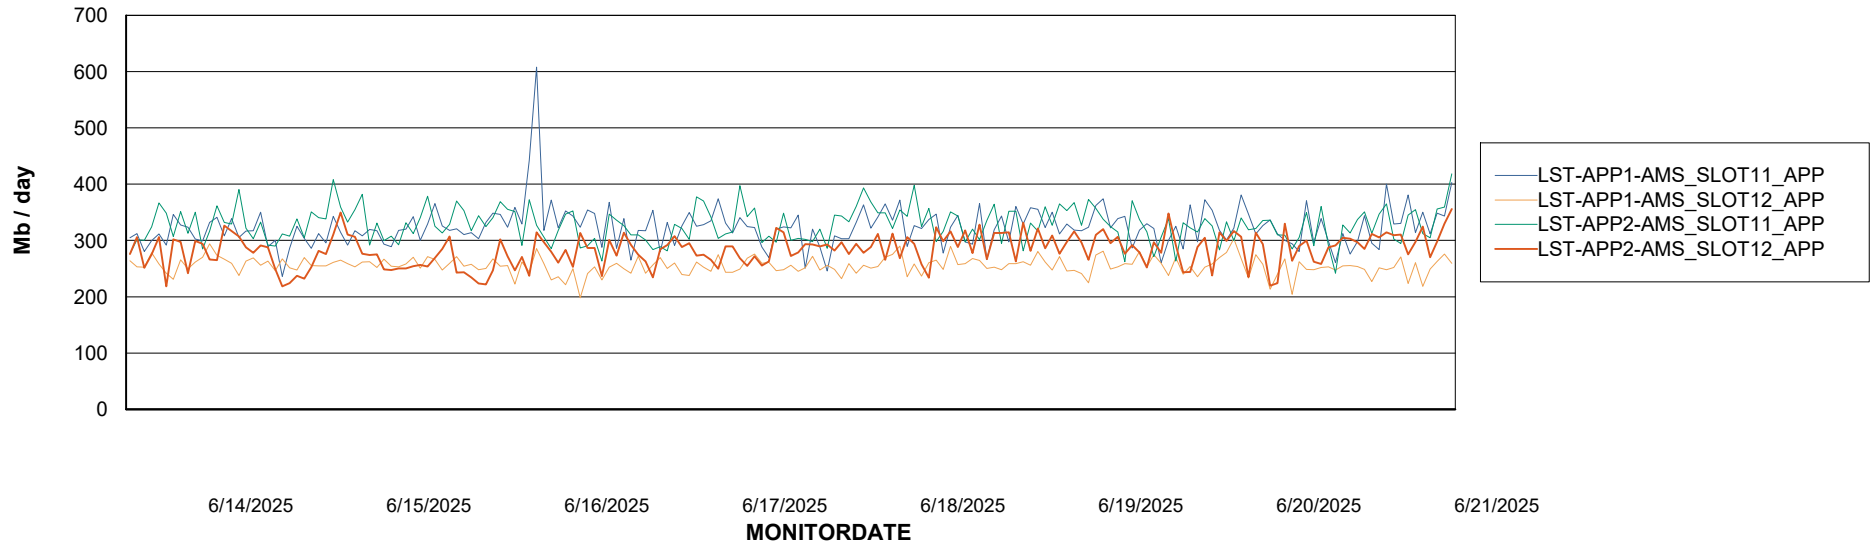

ABSSolute Application Server Services

Avg memory used per ABS Server Service