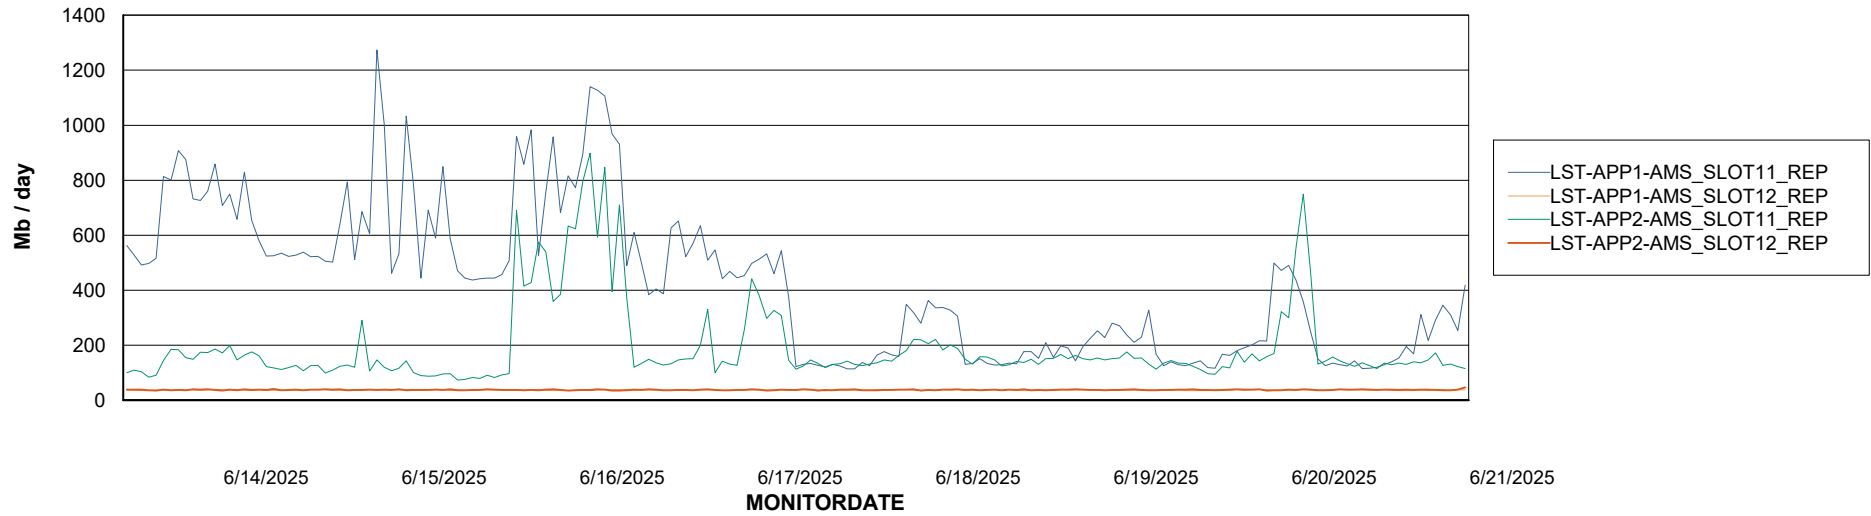

ABSSolute Application ReportServer Services

Avg memory used per ReportServer Service