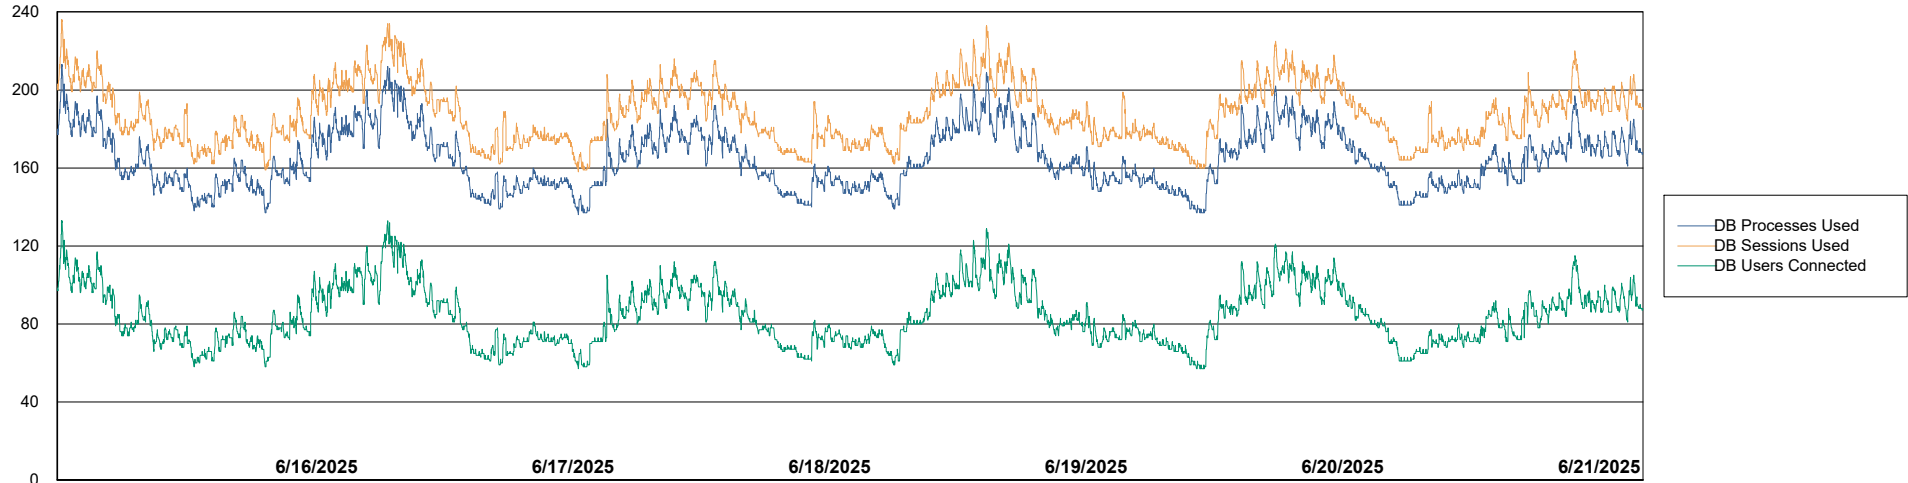

Database Performance LST-DBS2-AMS_DB_ABSCH2