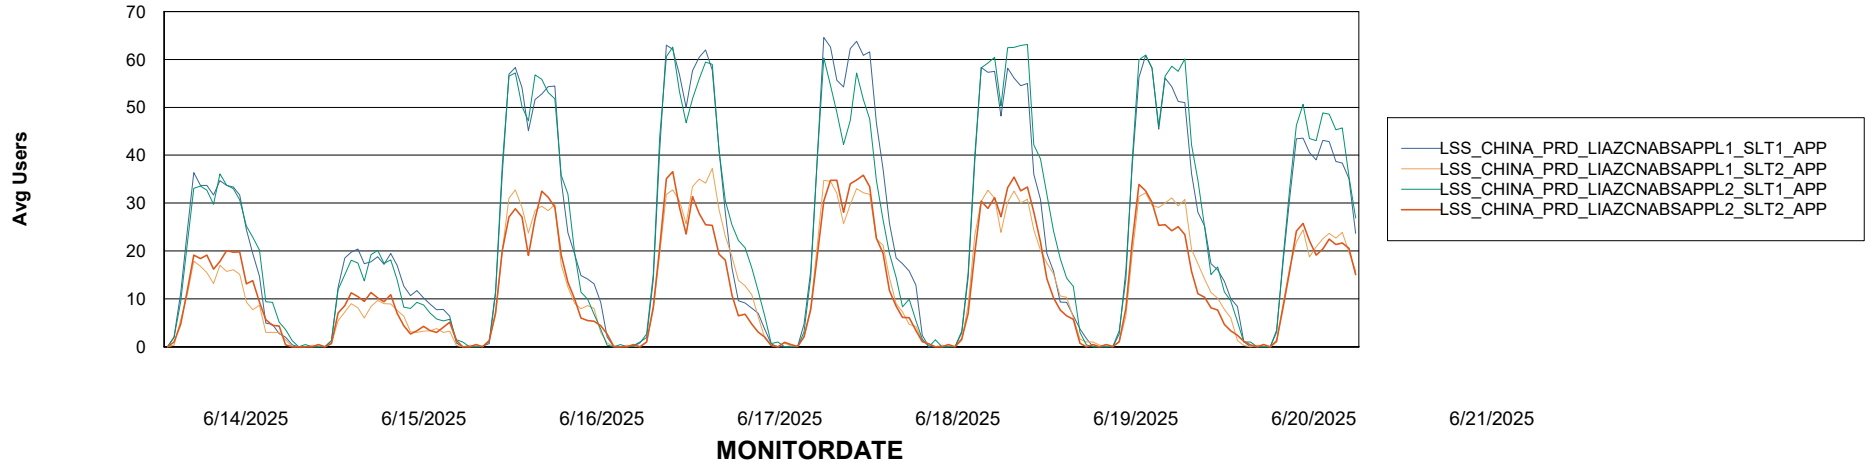

Avg users per day per ABS server