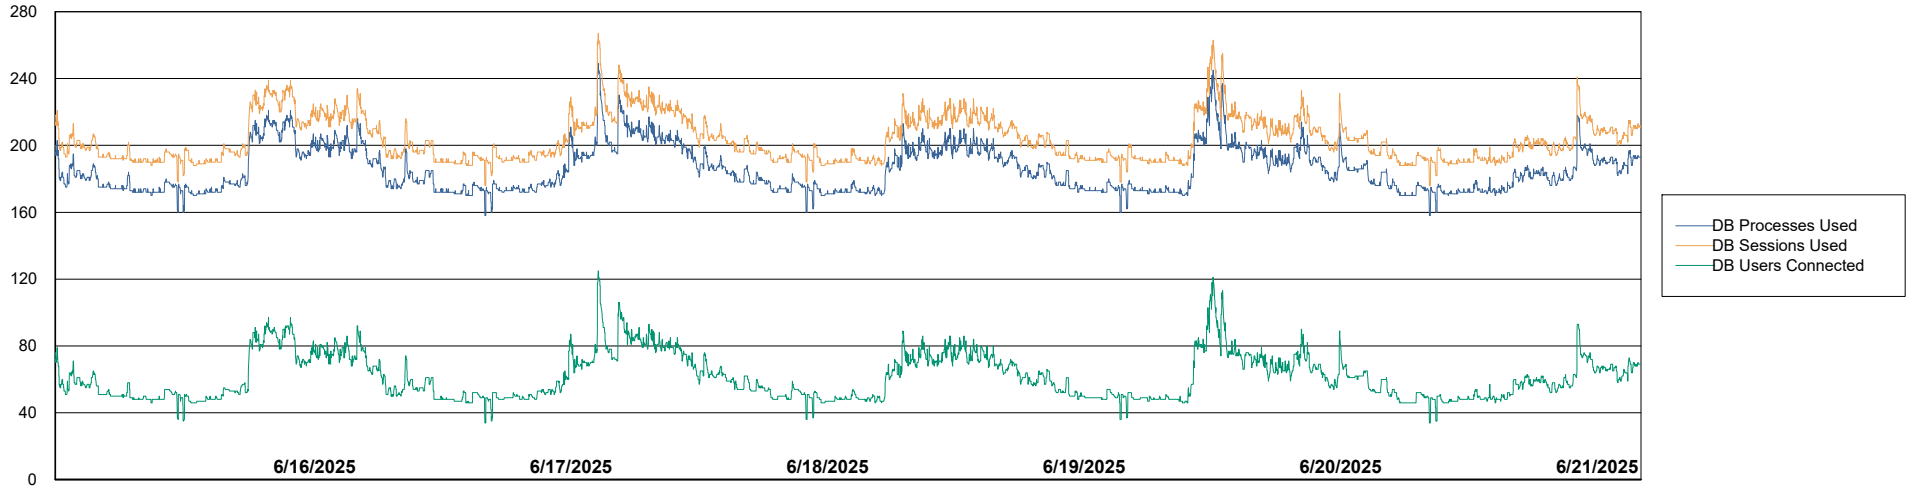

Harddisk Usage LSS_CHINA_PRD_liazcne2VMProdABSSoluteDB2

	Free disk space on / (%)	Total disk space on / (Gb)	Used disk space on / (Gb)	Free disk space on /boot (%)	Total disk space on /boot (Gb)	Used disk space on /boot (Gb)	Free disk space on /u01 (%)	Total disk space on /u01 (Gb)	Used disk space on /u01 (Gb)	Free disk space on /u02 (%)
6/21/2025	87	63	8	69	0	0	48	49	24	31
6/20/2025	87	63	8	69	0	0	48	49	24	31
6/19/2025	87	63	8	69	0	0	48	49	24	31
6/18/2025	87	63	8	69	0	0	48	49	24	31
6/17/2025	87	63	8	69	0	0	48	49	24	31
6/16/2025	87	63	8	69	0	0	48	49	24	31
6/15/2025	87	63	8	69	0	0	48	49	24	31

Weekly SLA Customer Report

Customer LSS_CHINA_Production
Database ID 202

Database Performance LSS_CHINA_PRD_liazcne2VMPProdABSSoluteDB1_ABS1

Weekly SLA Customer Report

Customer LSS_CHINA_Production
Database ID 202