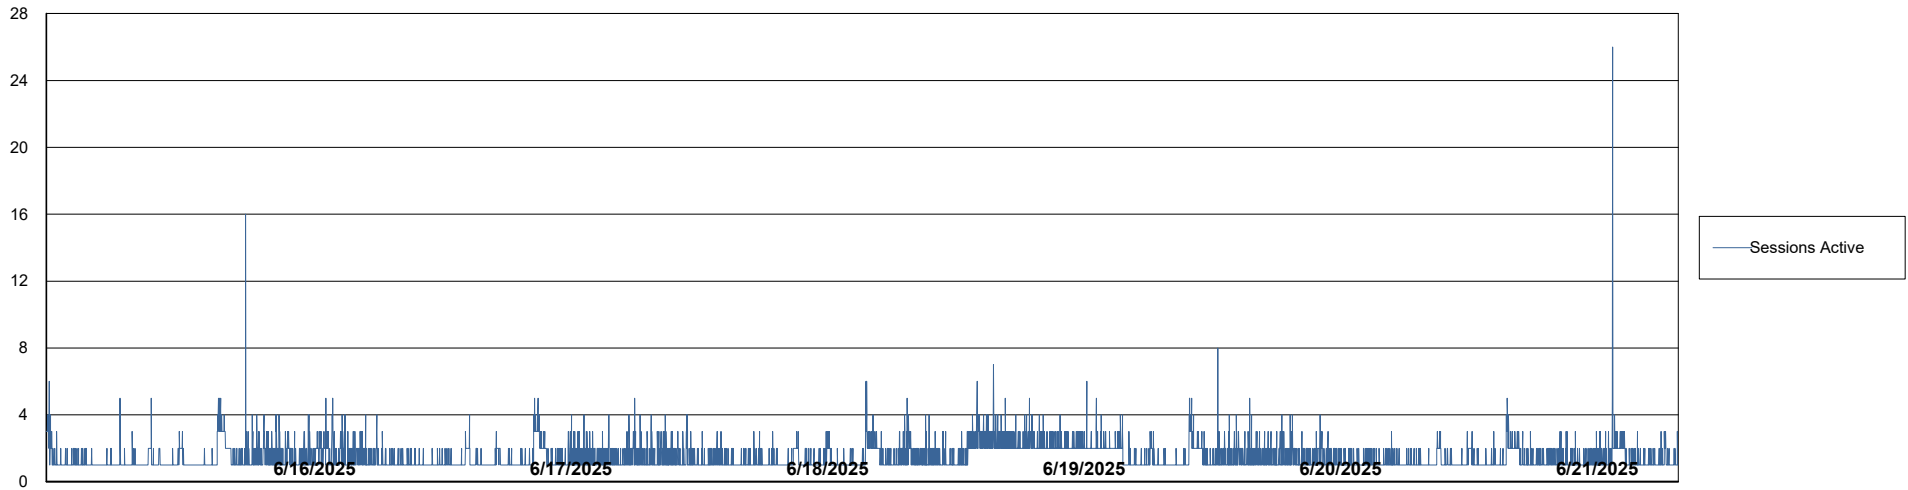

Harddisk Usage LSS_CHINA_PRD_liazcne2VMProdABSSoluteDB2

	Free disk space on / (%)	Total disk space on / (Gb)	Used disk space on / (Gb)	Free disk space on /boot (%)	Total disk space on /boot (Gb)	Used disk space on /boot (Gb)	Free disk space on /u01 (%)	Total disk space on /u01 (Gb)	Used disk space on /u01 (Gb)	Free disk space on /u02 (%)
6/21/2025	87	63	8	69	0	0	48	49	24	31
6/20/2025	87	63	8	69	0	0	48	49	24	31
6/19/2025	87	63	8	69	0	0	48	49	24	31
6/18/2025	87	63	8	69	0	0	48	49	24	31
6/17/2025	87	63	8	69	0	0	48	49	24	31
6/16/2025	87	63	8	69	0	0	48	49	24	31
6/15/2025	87	63	8	69	0	0	48	49	24	31

Weekly SLA Customer Report

Customer LSS_CHINA_Production
Database ID 202

Database Performance LSS_CHINA_PRD_liazcne2VMPProdABSSoluteDB1_ABS1

Weekly SLA Customer Report

Customer LSS_CHINA_Production
Database ID 202