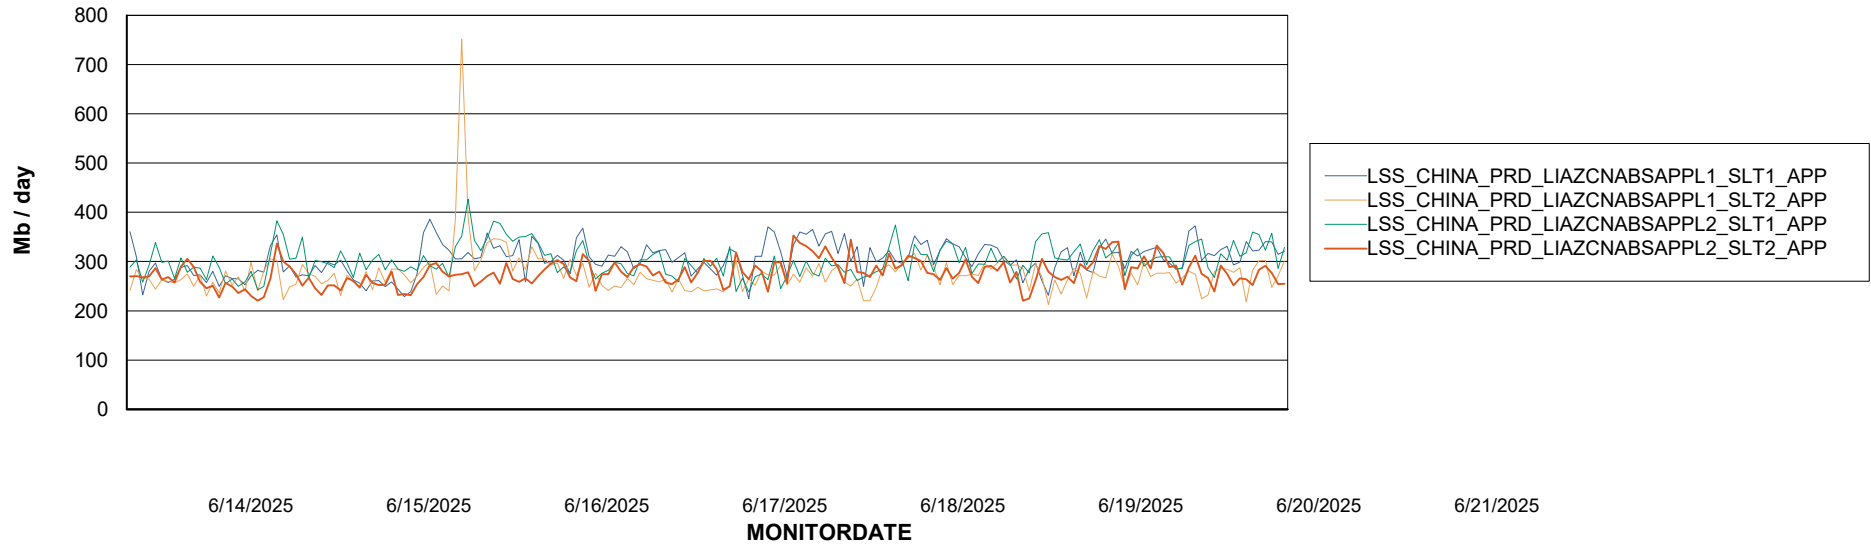

ABSSolute Application Server Services

Avg memory used per ABS Server Service