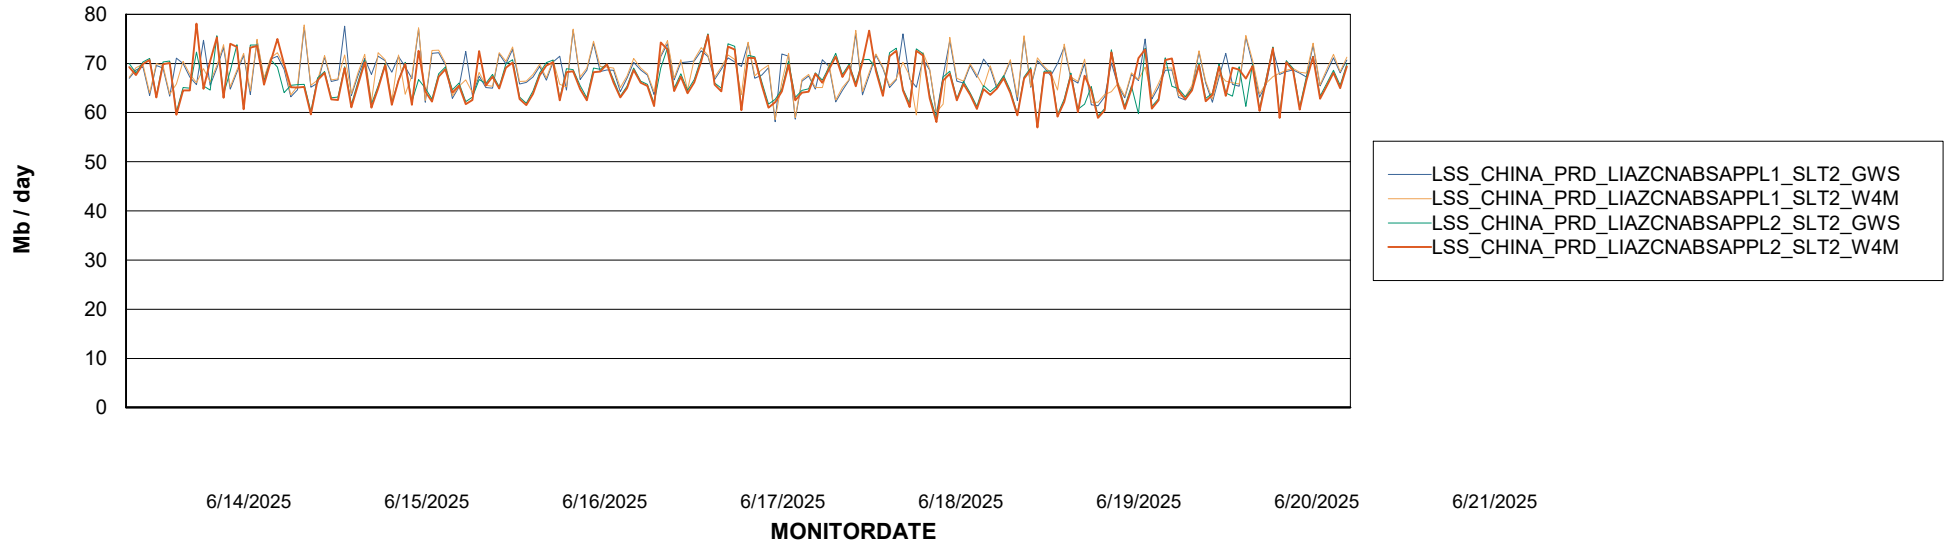

Avg memory used per ReportServer Service

Weekly SLA Customer Report

Customer LSS_CHINA_Production
Database ID 202

ABSSolute Web Component Services

Avg memory used per ABS Web component

Weekly SLA Customer Report