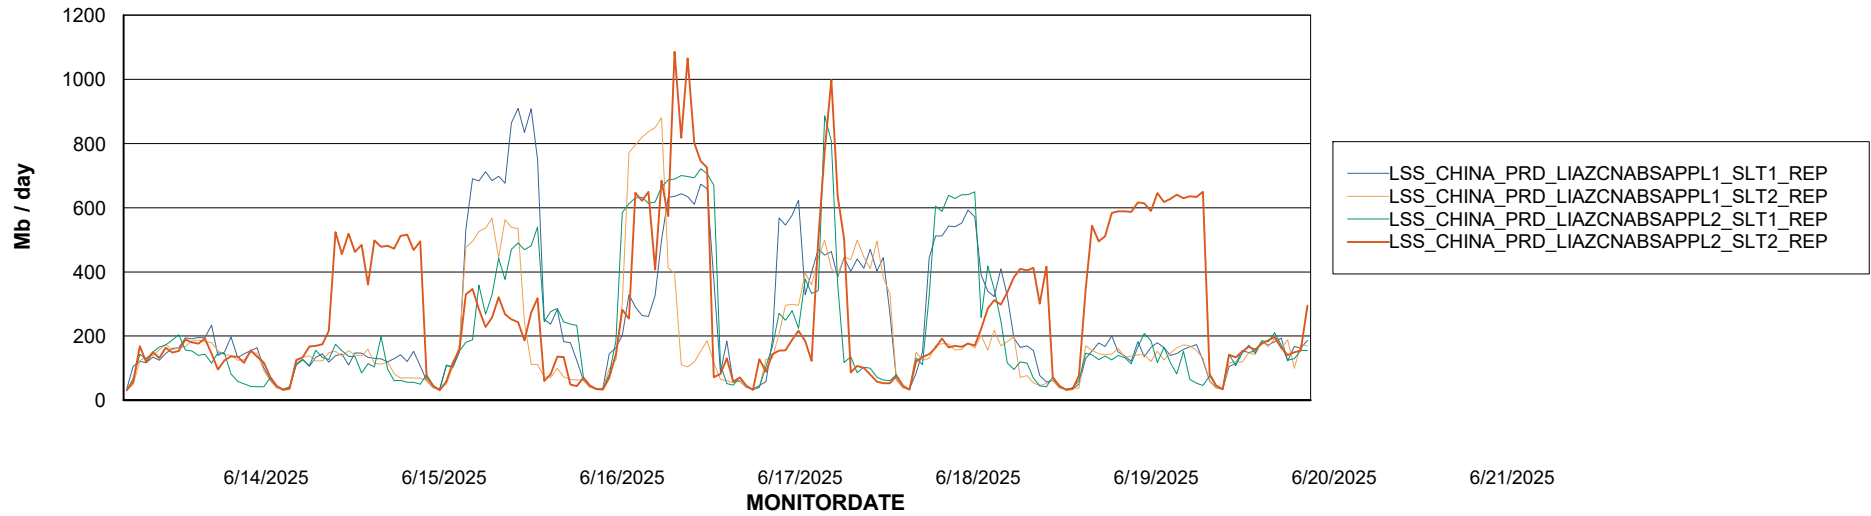

ABSSolute Application ReportServer Services

Avg memory used per ReportServer Service