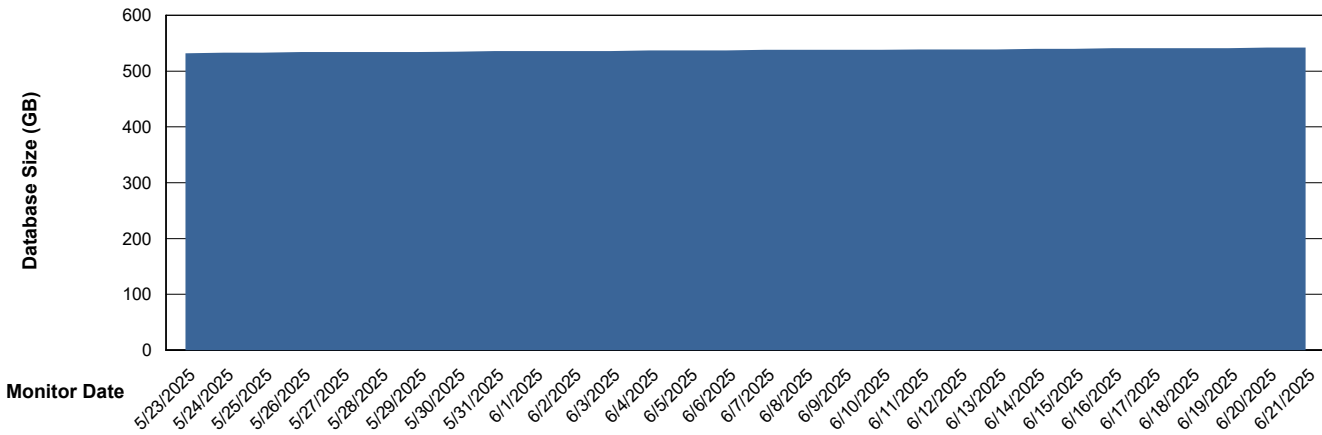

Database growth over last month

Database Tablespace LSS_CHINA_PRD_liazcne2VMProdABSSoluteDB1_ABS1

Date	Tablespace Name	Filesize (Gb)	Usedsize (Gb)	Percentage free
6/21/2025	ABSDATA	576	485	16
	INDX	42	34	19
6/20/2025	ABSDATA	576	485	16
	INDX	42	34	19
6/19/2025	ABSDATA	576	484	16
	INDX	42	34	19
6/18/2025	ABSDATA	576	484	16
	INDX	42	34	19
6/17/2025	ABSDATA	576	484	16
	INDX	42	34	19
6/16/2025	ABSDATA	576	484	16
	INDX	42	34	19
6/15/2025	ABSDATA	576	483	16
	INDX	42	34	19