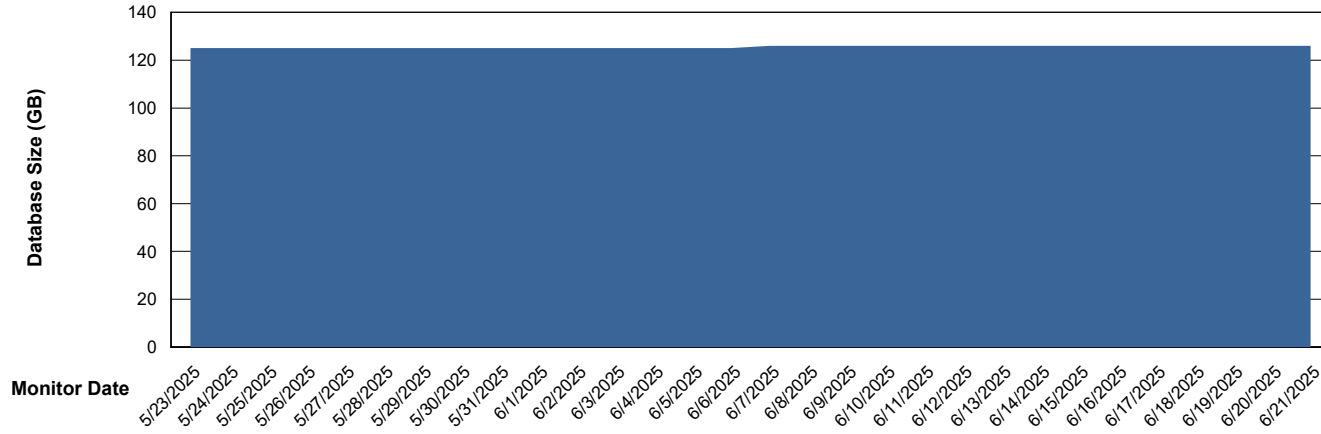

Weekly SLA Customer Report

Customer LLG_Production
Database ID 148

Database Performance LLG_ABSDB02_PROD_HSBABS1

DB Processes Max 300
DB Processes Max 4
DB Processes Max 0

Weekly SLA Customer Report

Customer LLG_Production
Database ID 148

DATABASE SIZE LLG_ABSBI01_BI_PROD_ABS1

Database growth over last month

DATABASE SIZE LLG_ABSDB01_PROD_ABS1

Database growth over last month

Weekly SLA Customer Report

Customer LLG_Production
 Database ID 148