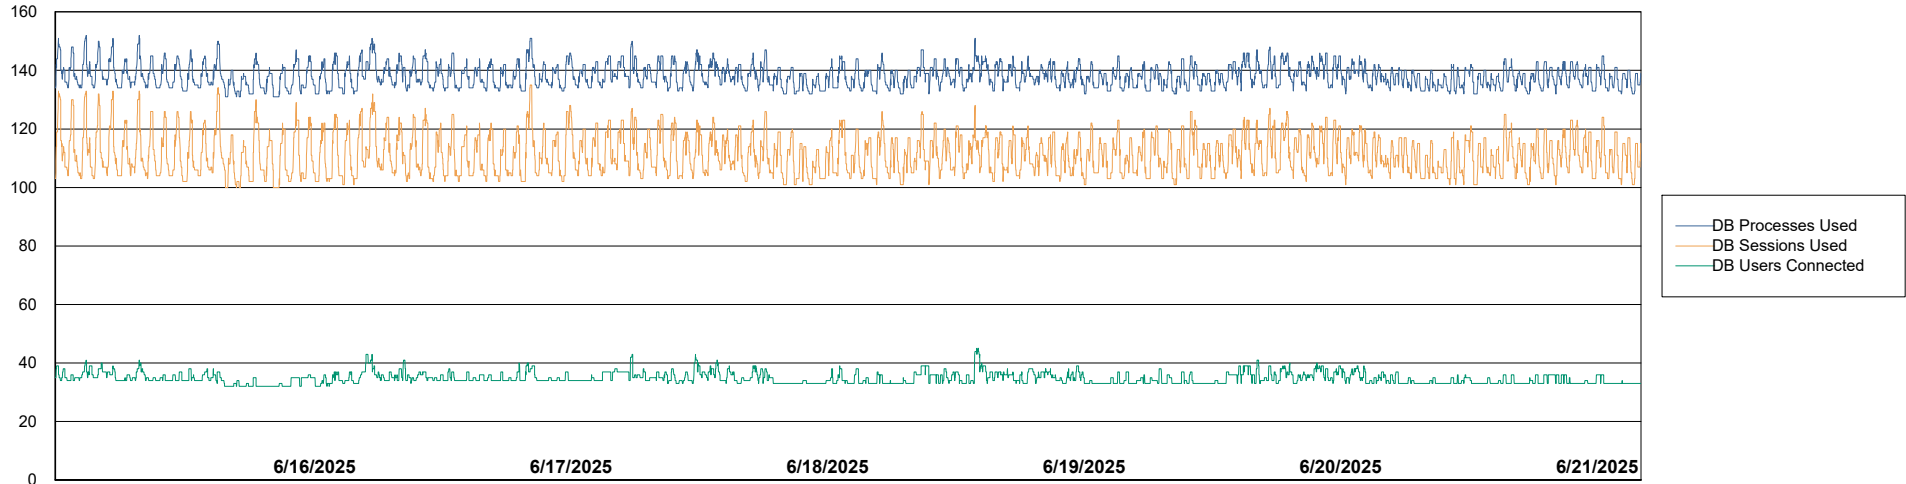

Weekly SLA Customer Report

Customer LLG_Production
Database ID 148

Database Performance LLG_ABSBI01_BI_PROD_ABS1

Weekly SLA Customer Report

Customer LLG_Production
Database ID 148

Database Performance LLG_ABSDB01_PROD_ABS1