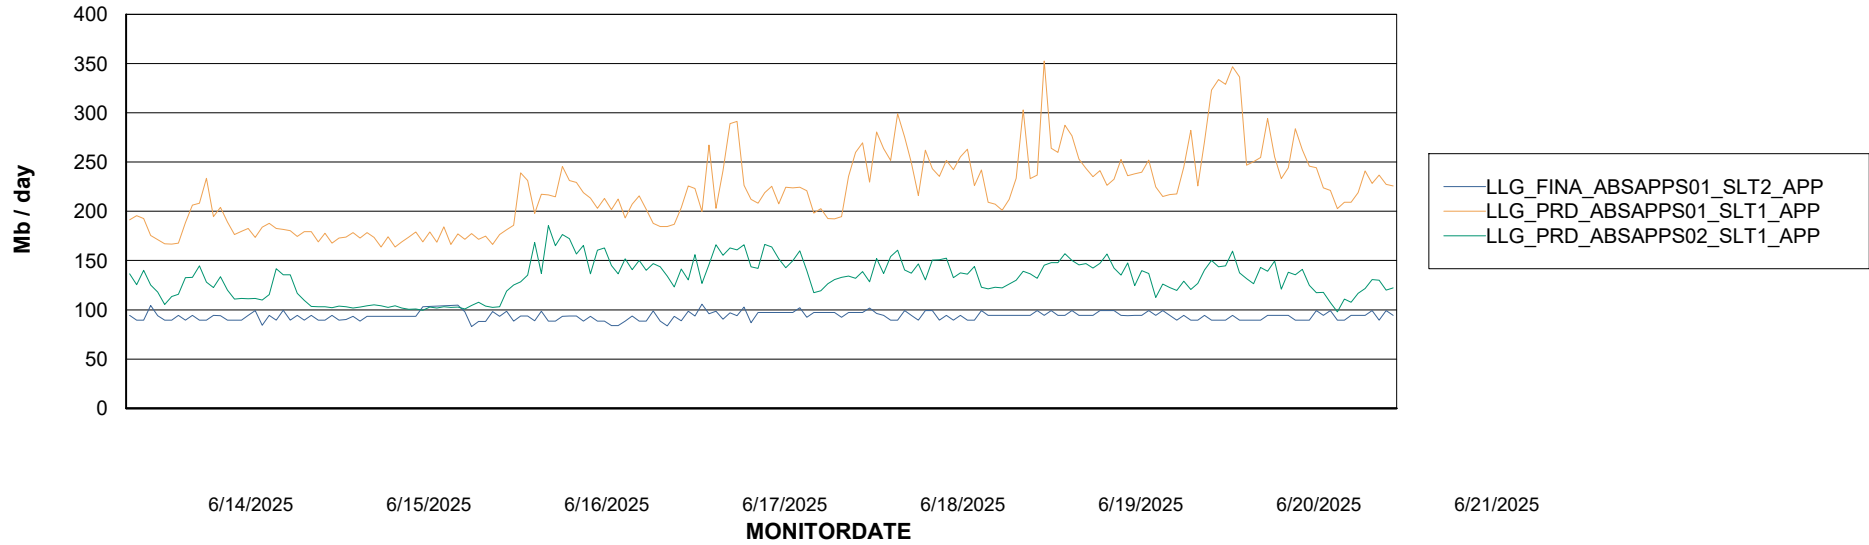

ABSSolute Application Server Services

Avg memory used per ABS Server Service