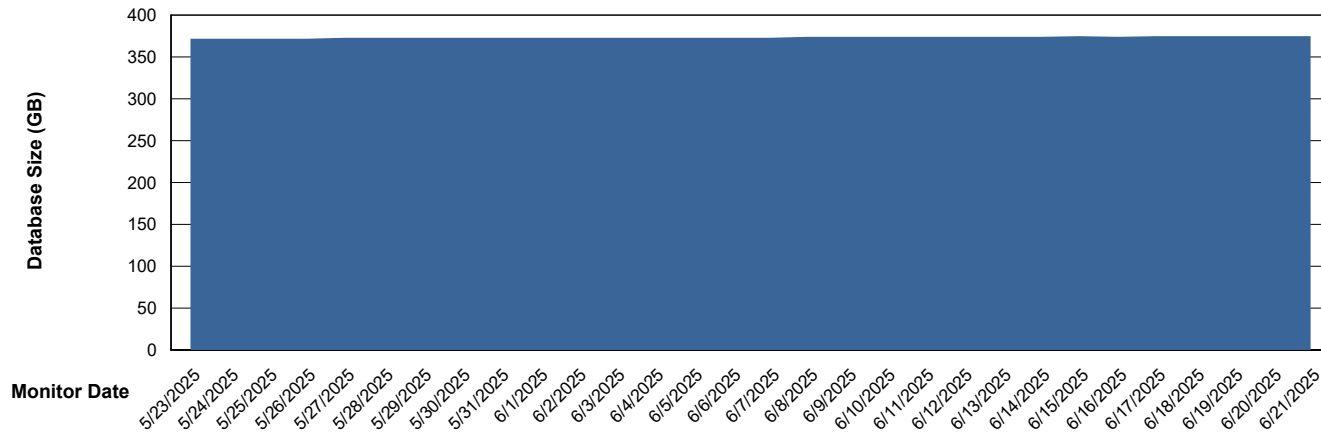

Weekly SLA Customer Report

Customer LLG_Production
Database ID 148

Database Performance LLG_ABSDB02_PROD_HSBABS1

DB Processes Max 300
DB Processes Max 4
DB Processes Max 0

Weekly SLA Customer Report

Customer LLG_Production
Database ID 148

DATABASE SIZE LLG_ABSBI01_BI_PROD_ABS1

Database growth over last month

DATABASE SIZE LLG_ABSDB01_PROD_ABS1

Database growth over last month

Weekly SLA Customer Report

Customer LLG_Production
 Database ID 148