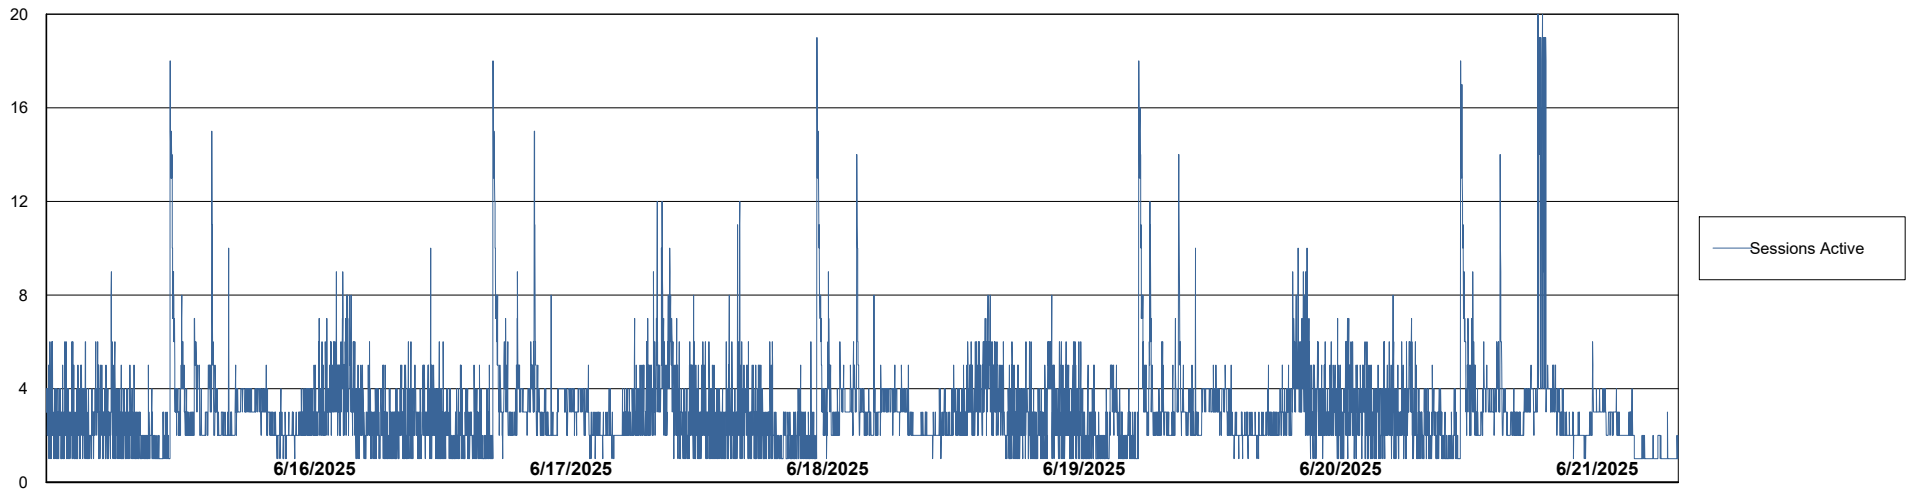

Weekly SLA Customer Report

Customer KLH_Production (24/7)
Database ID 139

Database Performance KLH_PRD_SRSBIDB02_ABS1

Weekly SLA Customer Report

Customer KLH_Production (24/7)
Database ID 139

Database Performance KLH_PRD_SRSDDB01_ABS1