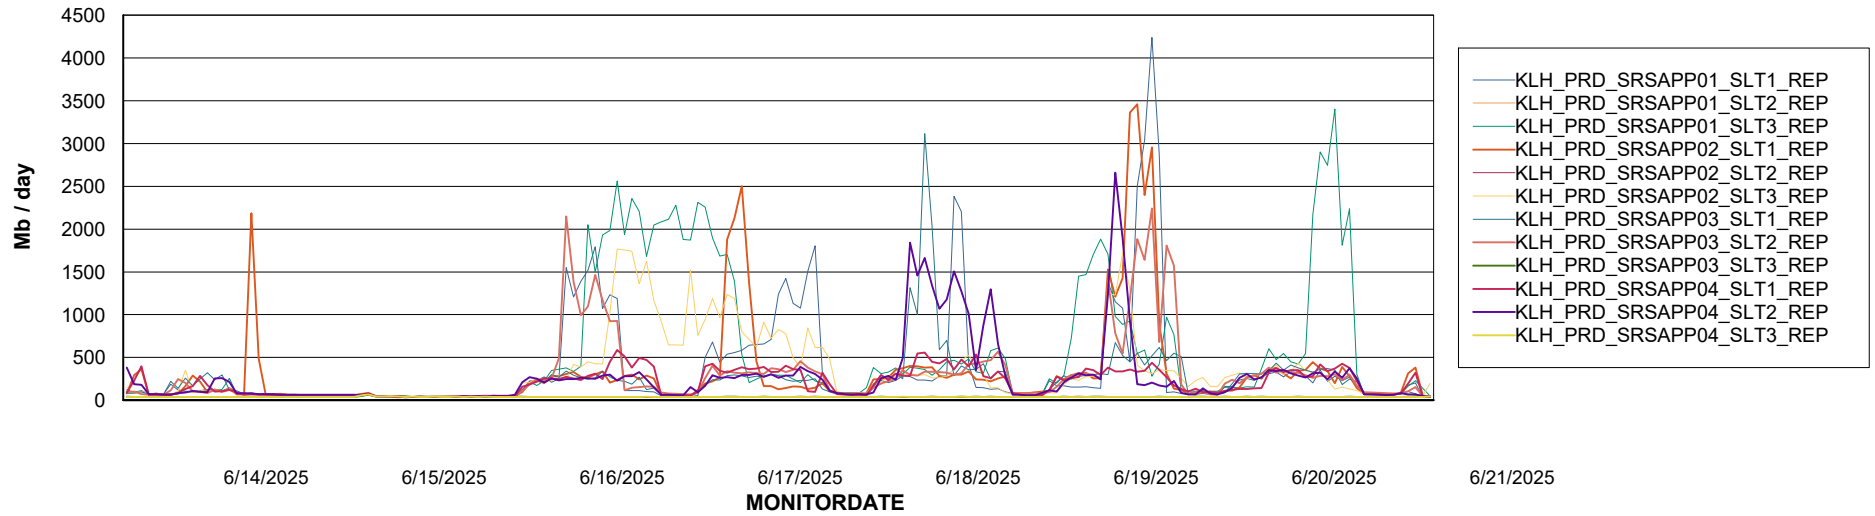

ABSSolute Application ReportServer Services

Avg memory used per ReportServer Service