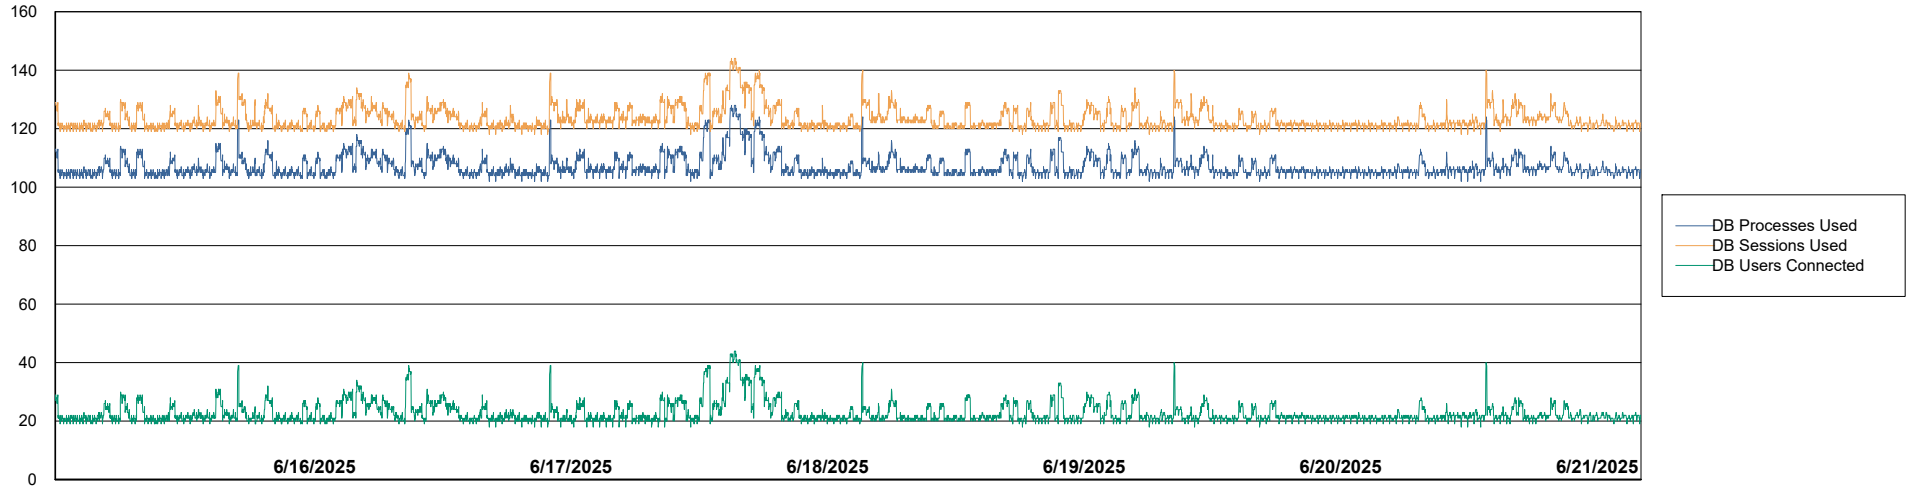

Weekly SLA Customer Report

Customer KLH_Production (24/7)
Database ID 139

Database Performance KLH_PRD_SRSBIDB02_ABS1

Weekly SLA Customer Report

Customer KLH_Production (24/7)
Database ID 139

Database Performance KLH_PRD_SRSDDB01_ABS1