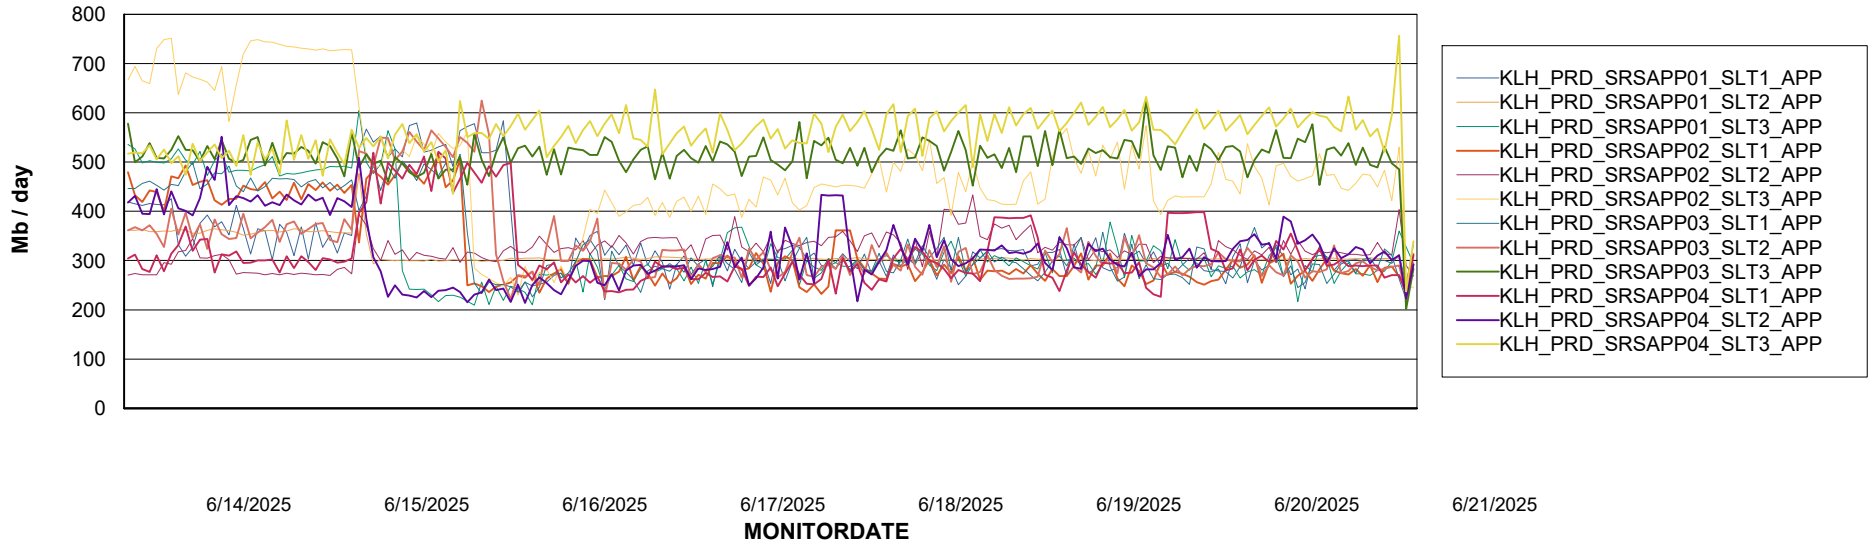

ABSSolute Application Server Services

Avg memory used per ABS Server Service