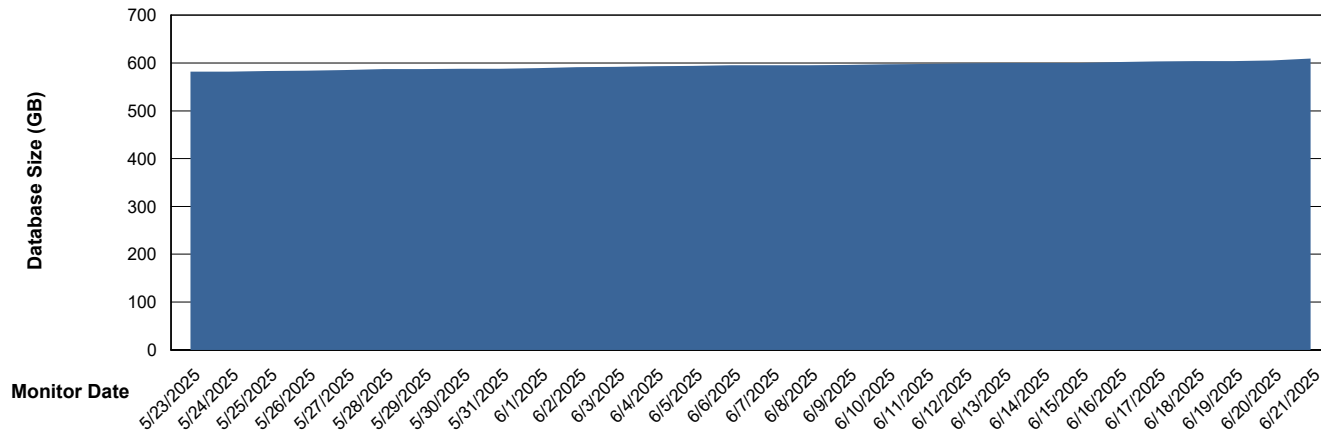

Customer KLH_Production (24/7)
Database ID 139

DATABASE SIZE KLH_PRD_SRSBIDB02_ABS1

Database growth over last month

DATABASE SIZE KLH_PRD_SRSDB01_ABS1

Database growth over last month

Weekly SLA Customer Report