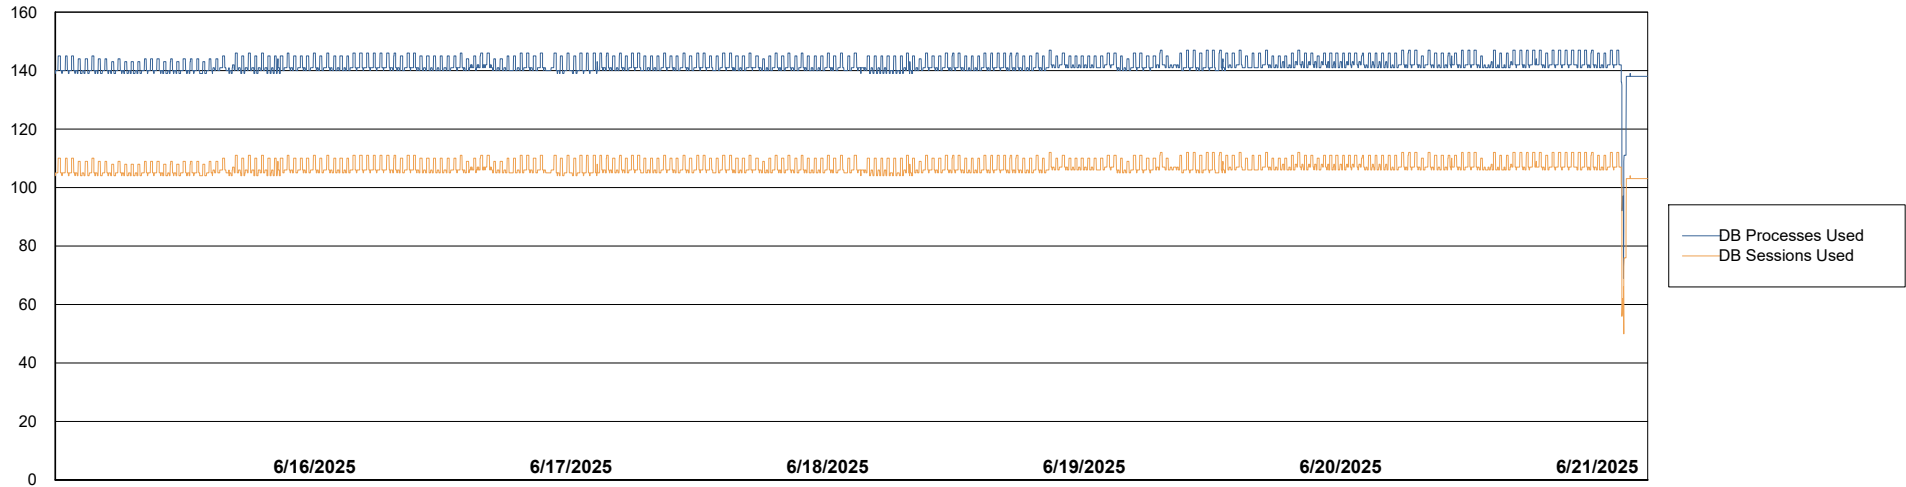

Database Performance KLH_PRD_SRSD02_HSBABS1

DB Processes Max 4
DB Processes Max 0
DB Processes Max 1,000