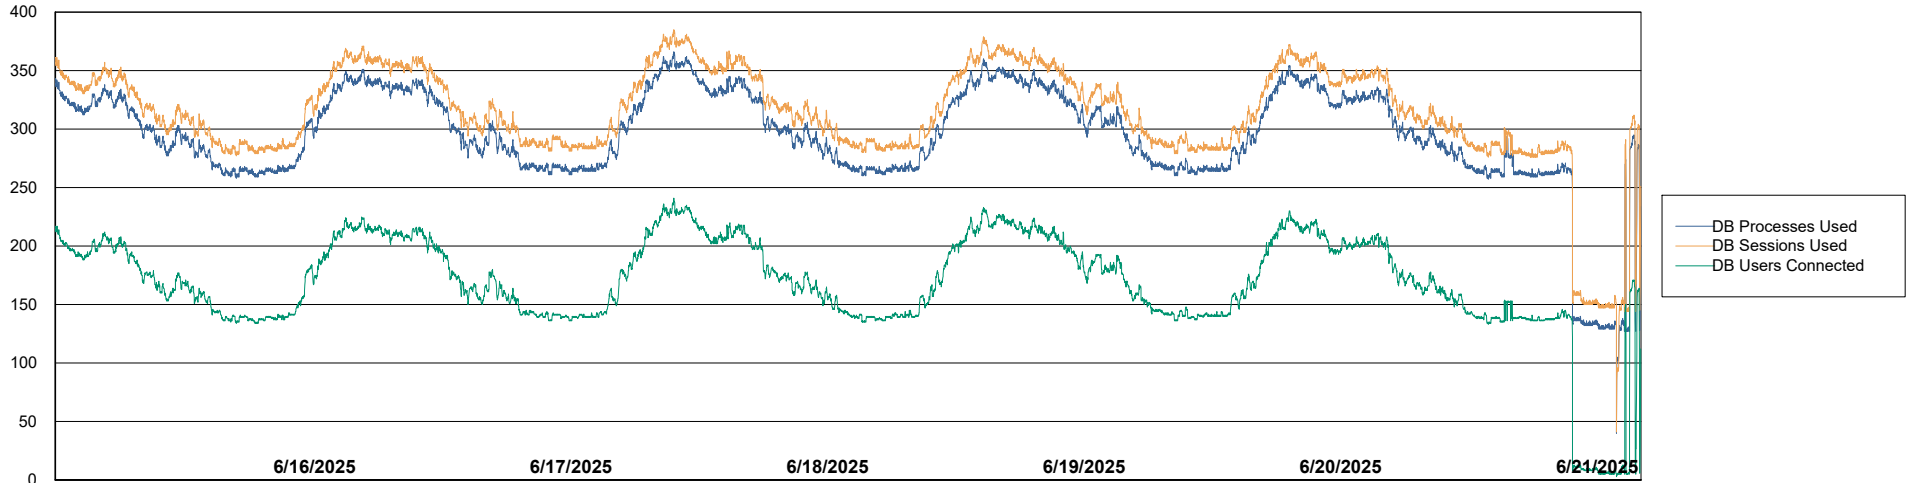

Weekly SLA Customer Report

Customer KLH_Production (24/7)
Database ID 139

Database Performance KLH_PRD_SRSBIDB02_ABS1

Weekly SLA Customer Report

Customer KLH_Production (24/7)
Database ID 139

Database Performance KLH_PRD_SRSDDB01_ABS1