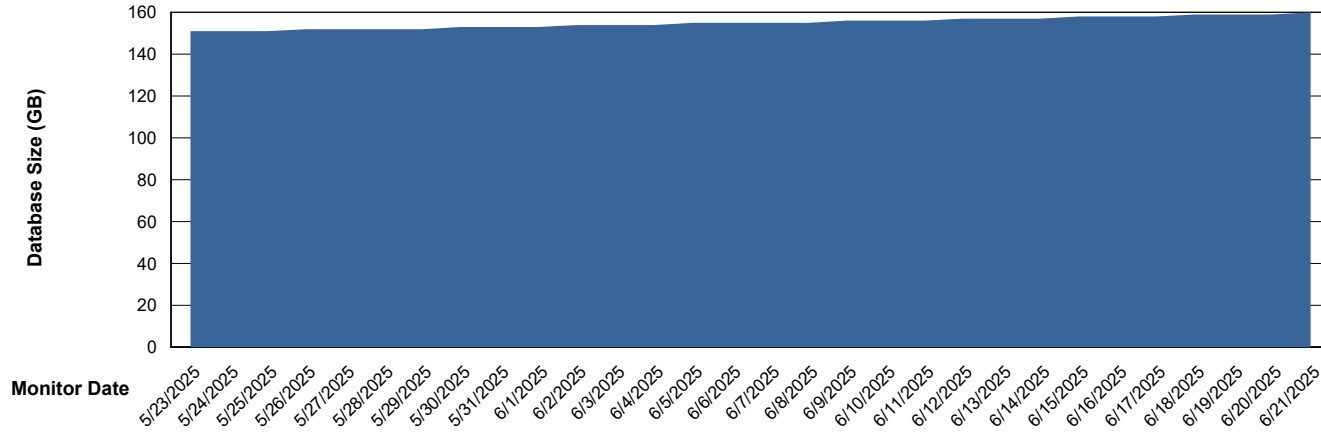

Weekly SLA Customer Report

Customer KLH_Production (24/7)
Database ID 139

Database Performance KLH_PRD_SRSD02_HSBABS1

DB Processes Max 4
DB Processes Max 0
DB Processes Max 1,000

Weekly SLA Customer Report

Customer KLH_Production (24/7)
Database ID 139

DATABASE SIZE KLH_PRD_SRSBIDB02_ABS1

Database growth over last month

DATABASE SIZE KLH_PRD_SRSDB01_ABS1

Database growth over last month

Weekly SLA Customer Report