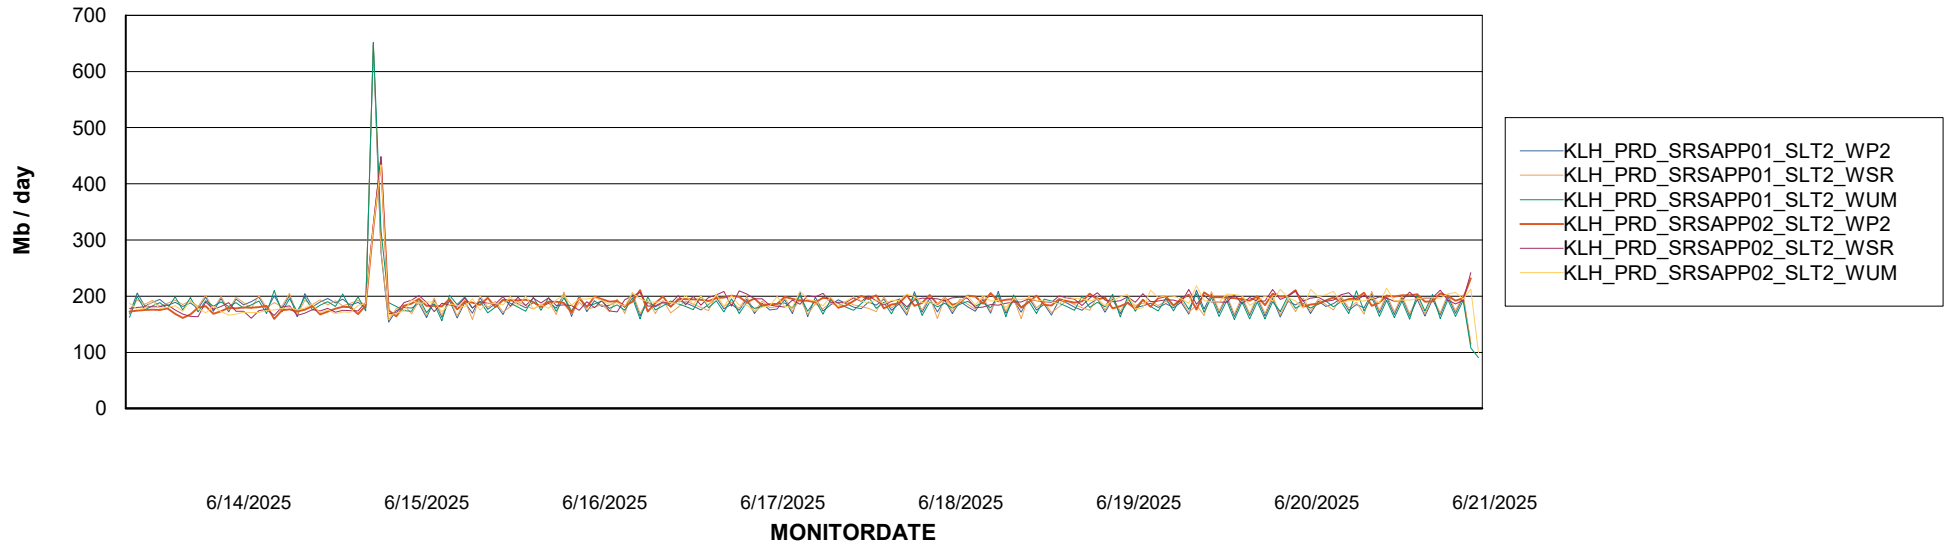

ABSolute Web Component Services

Avg memory used per ABS Web component