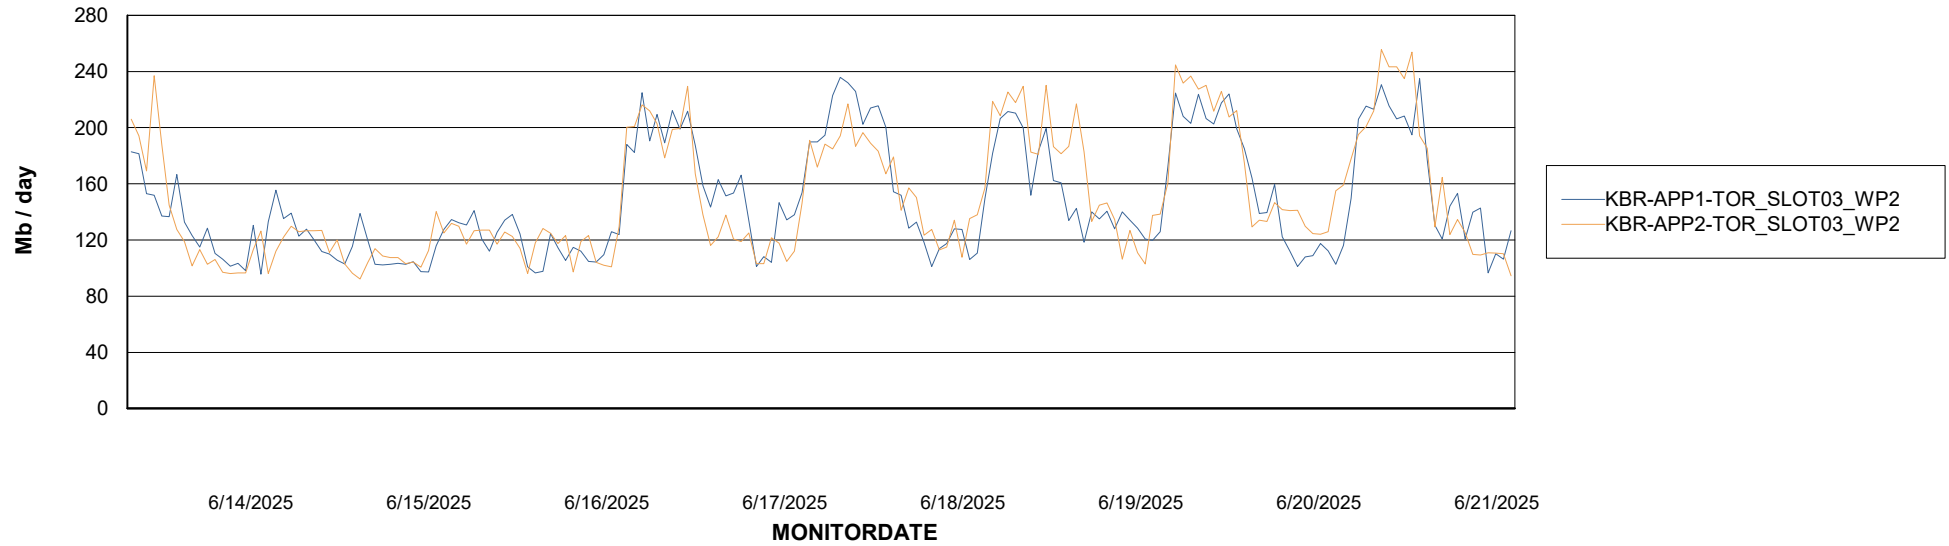

ABSolute Web Component Services

Avg memory used per ABS Web component