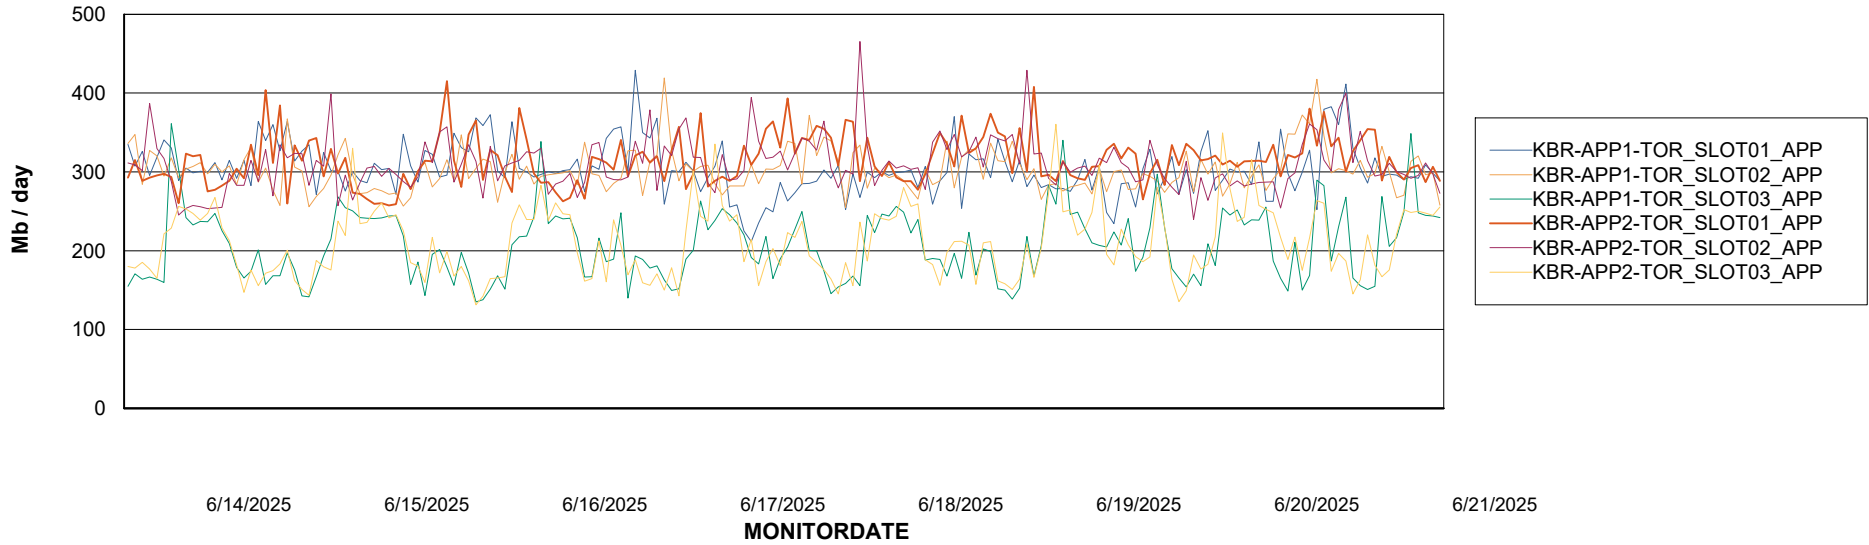

ABSSolute Application Server Services

Avg memory used per ABS Server Service