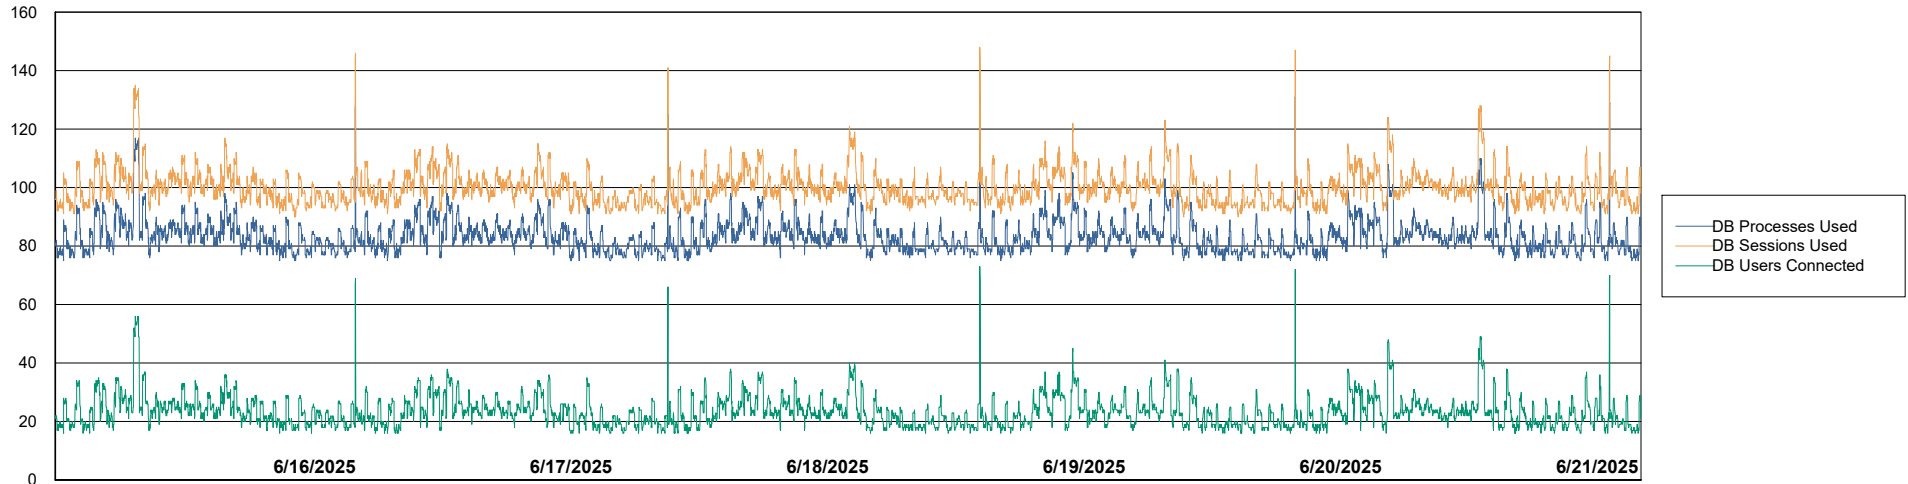

Database Performance KBR-BI-TOR_PROD_ABS1