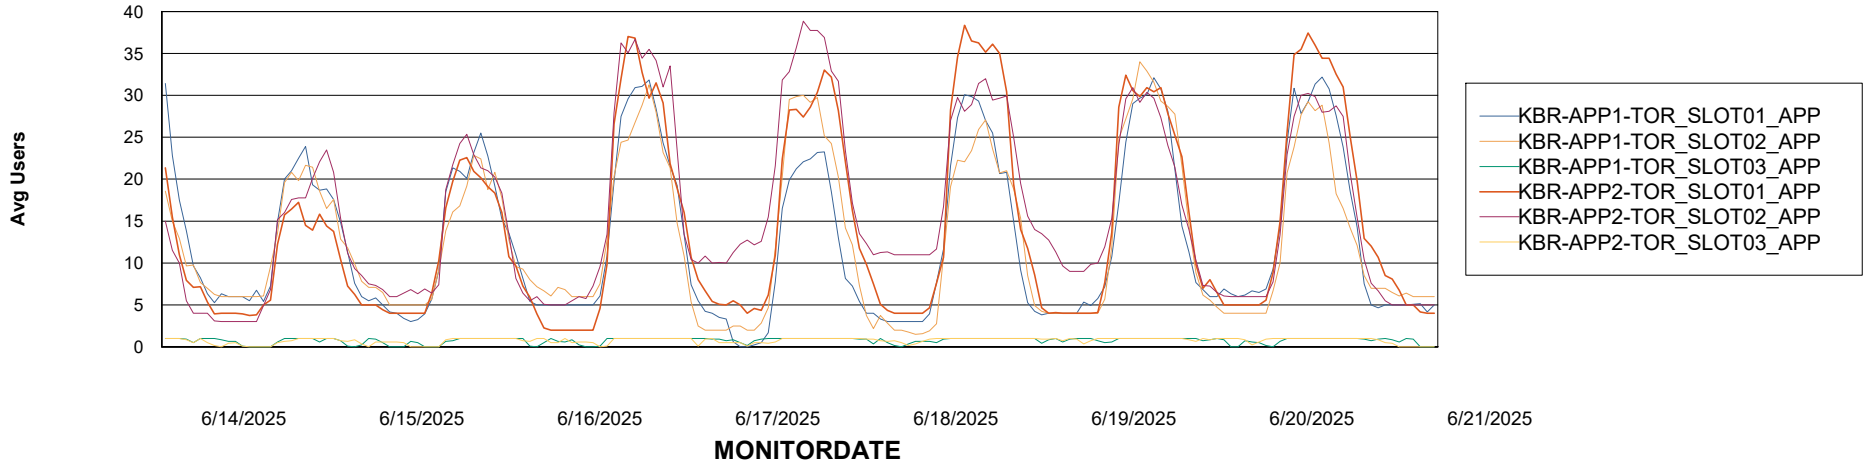

Avg users per day per ABS server