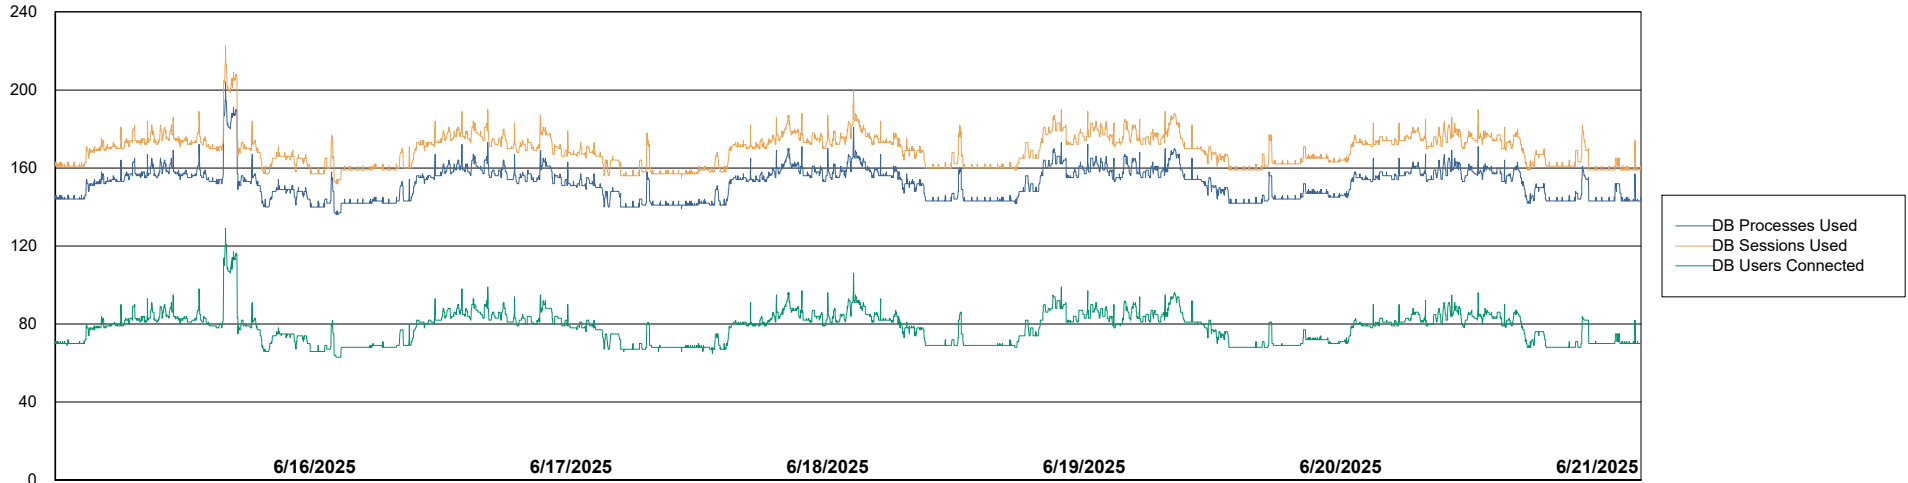

Weekly SLA Customer Report

Customer KBR OCI TOR Production
Database ID 200

Database Performance KBR-BI-TOR_PROD_ABS1

Weekly SLA Customer Report

Customer KBR OCI TOR Production
Database ID 200

Database Performance KBR-DBS1-TOR_PROD_ABS1