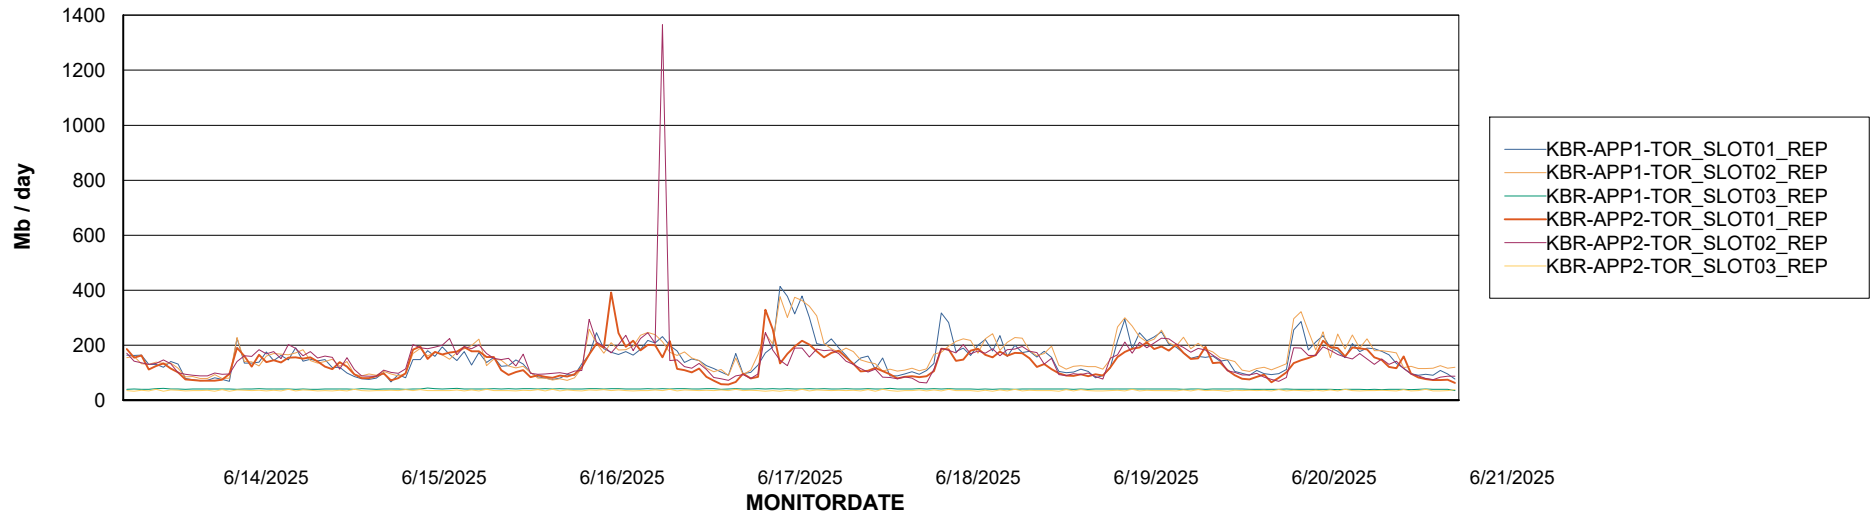

Avg memory used per ABS Server Service

Avg users per day per ABS server

Weekly SLA Customer Report

Customer KBR OCI TOR Production
Database ID 200

ABSSolute Application ReportServer Services

Avg memory used per ReportServer Service