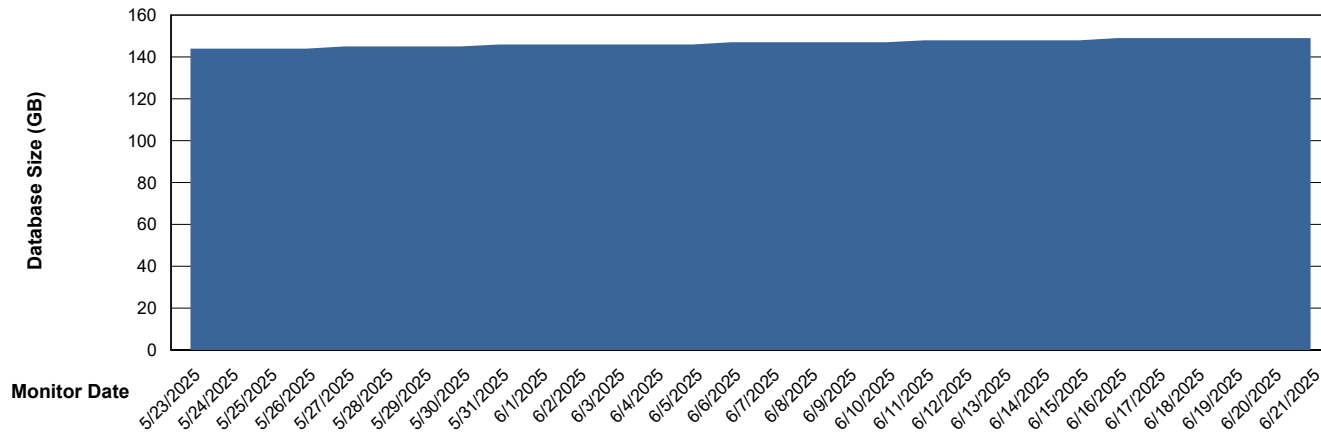

Customer KBR OCI TOR Production
Database ID 200

DATABASE SIZE KBR-BI-TOR_PROD_ABS1

Database growth over last month

DATABASE SIZE KBR-DBS1-TOR_PROD_ABS1

Database growth over last month

Weekly SLA Customer Report