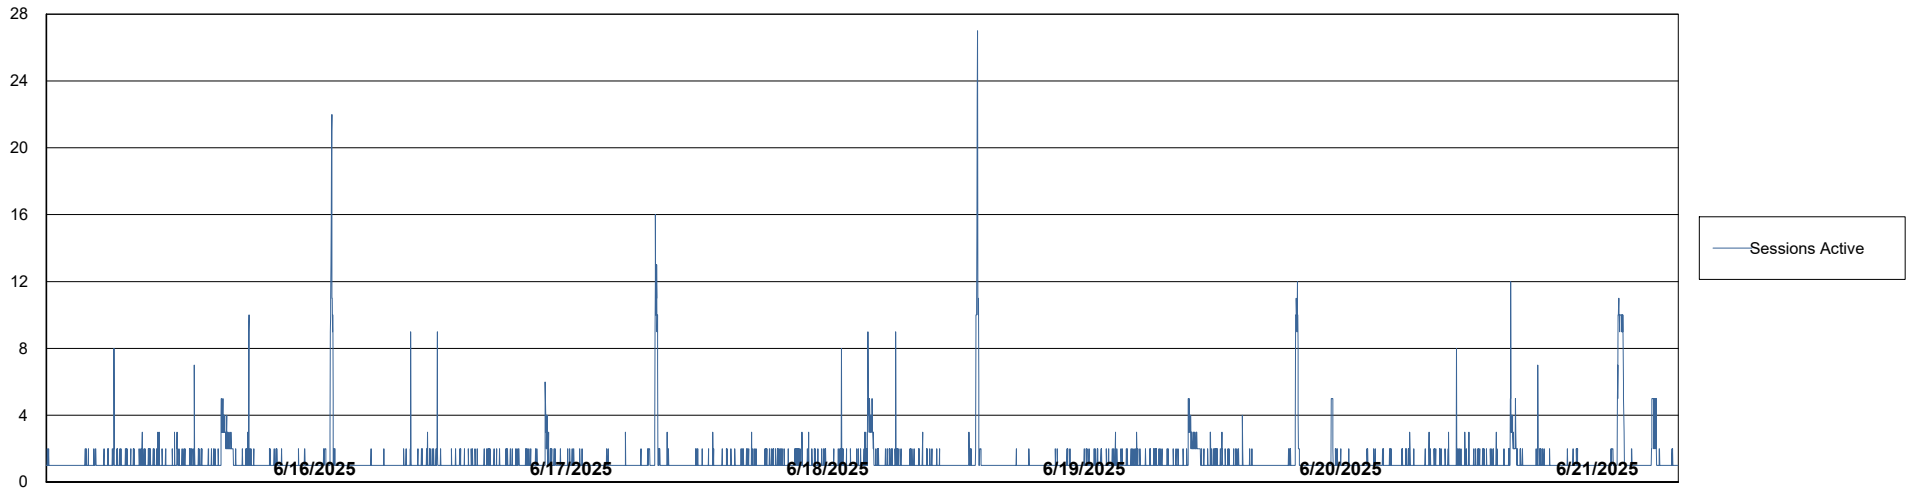

Weekly SLA Customer Report

Customer KBR OCI TOR Production
Database ID 200

Database Performance KBR-BI-TOR_PROD_ABS1

Weekly SLA Customer Report

Customer KBR OCI TOR Production
Database ID 200

Database Performance KBR-DBS1-TOR_PROD_ABS1