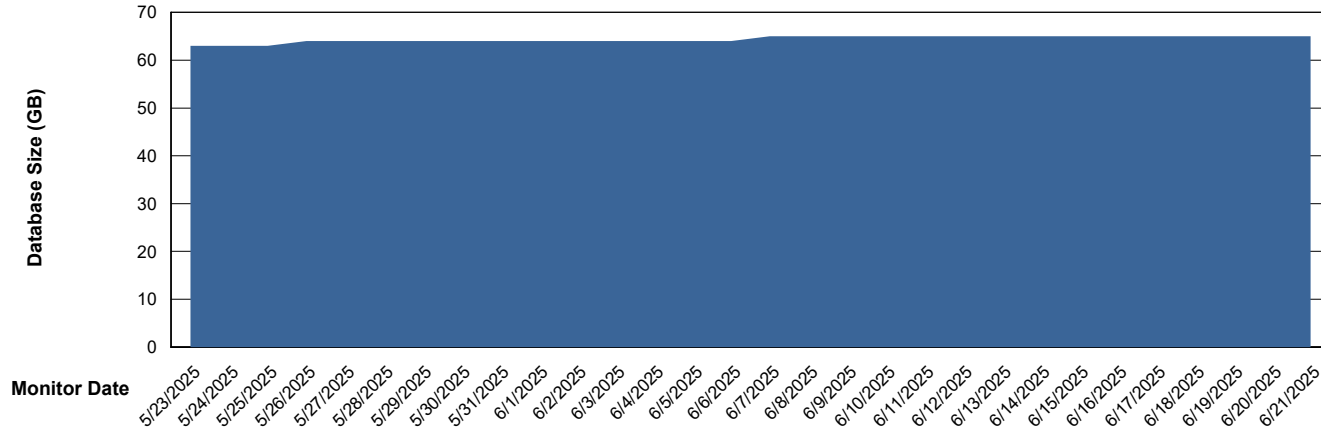

DATABASE SIZE KBR-BI-TOR_PROD_ABS1

Database growth over last month