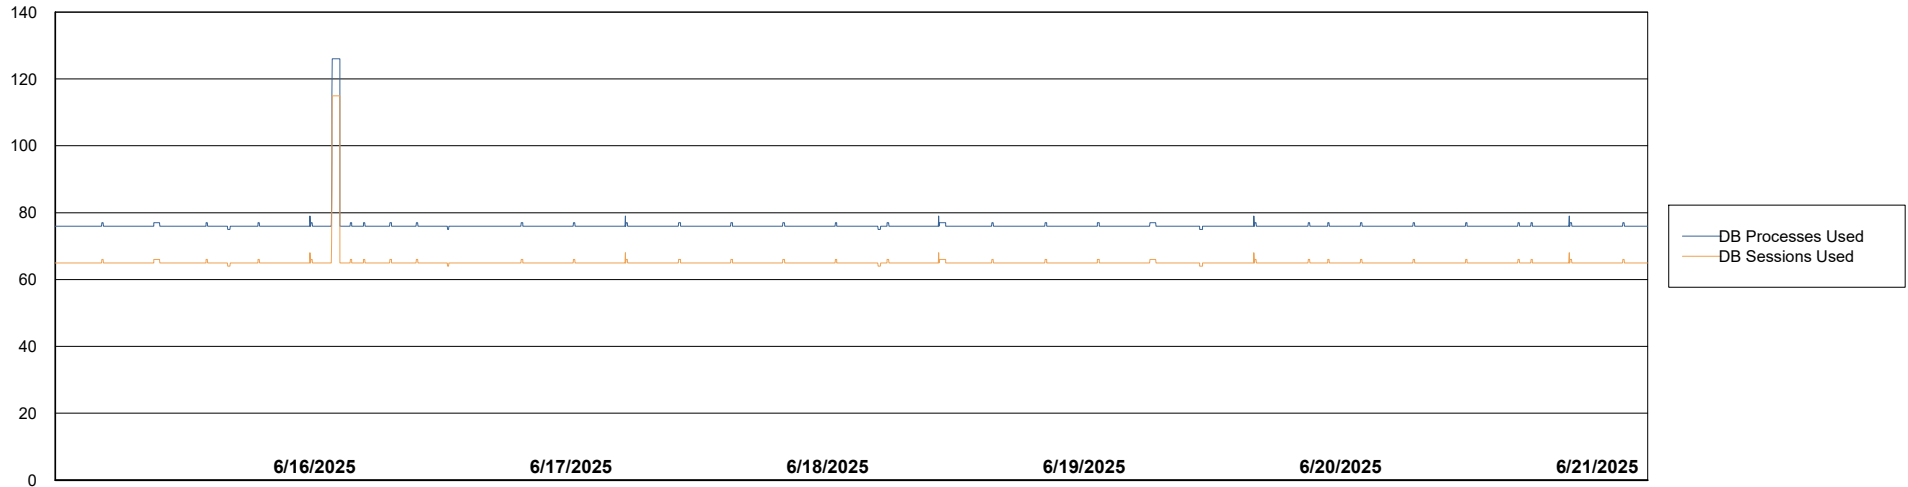

Database Performance KBR-DBS2-TOR_PROD_HSBABS1

DB Processes Max 4
DB Processes Max 1,000
DB Processes Max 0