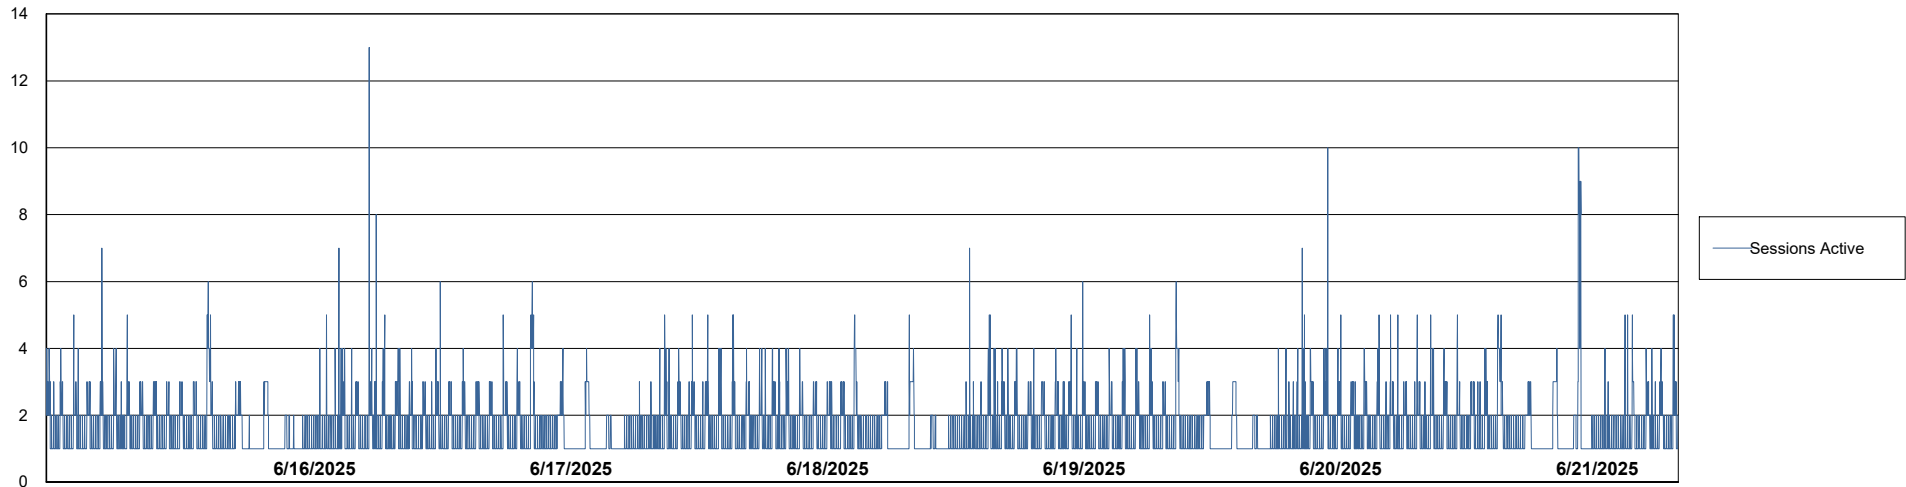

Weekly SLA Customer Report

Customer JSG_Production (24/7)
Database ID 102

Harddisk Usage JSG_PRD_WORF

	Free disk space on C: (%)	Total disk space on C: (Gb)	Used disk space on C: (Gb)
6/21/2025	49	149	77
6/20/2025	49	149	77
6/19/2025	49	149	76
6/18/2025	49	149	76
6/17/2025	49	149	76
6/16/2025	49	149	76
6/15/2025	49	149	76

Weekly SLA Customer Report

Customer JSG_Production (24/7)
Database ID 102

Database Performance JSG_PRD_BASHIR_DB_ABS1

Weekly SLA Customer Report

Customer JSG_Production (24/7)
Database ID 102

Database Performance JSG_PRD_PICARD_DB_ABS1