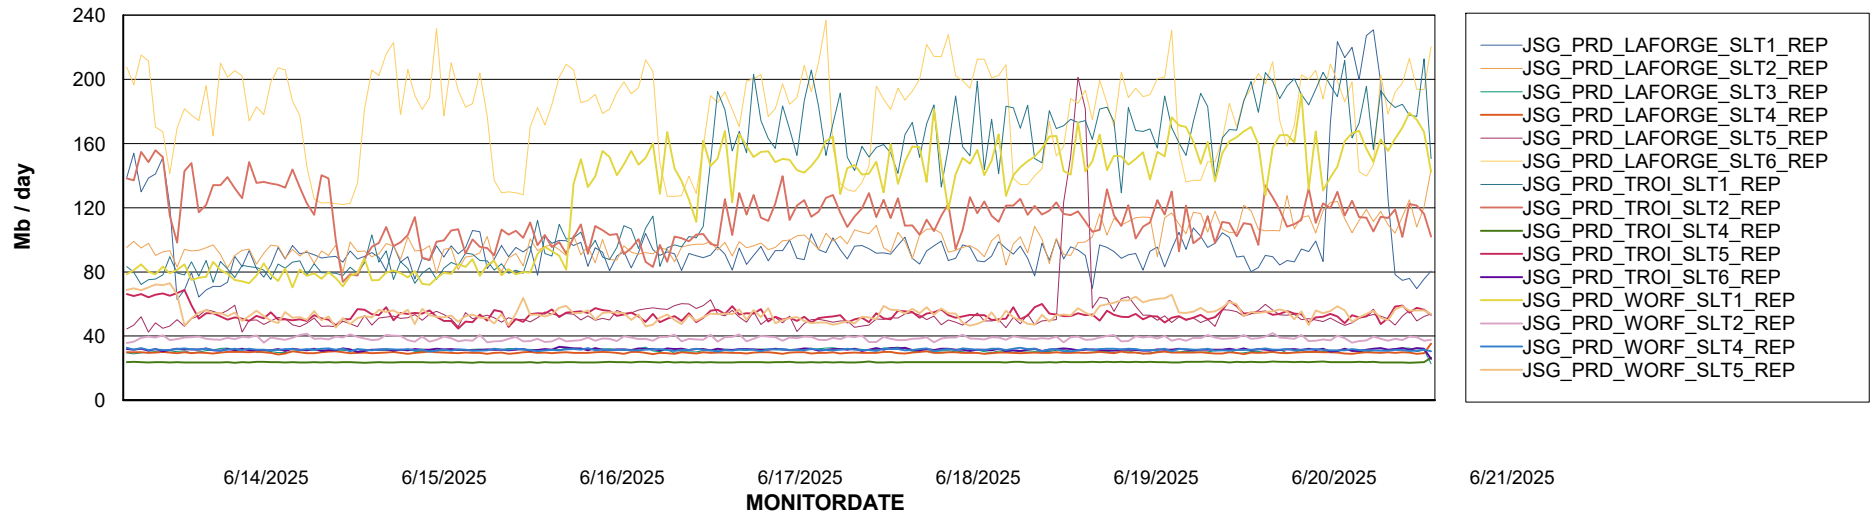

ABSSolute Application ReportServer Services

Avg memory used per ReportServer Service