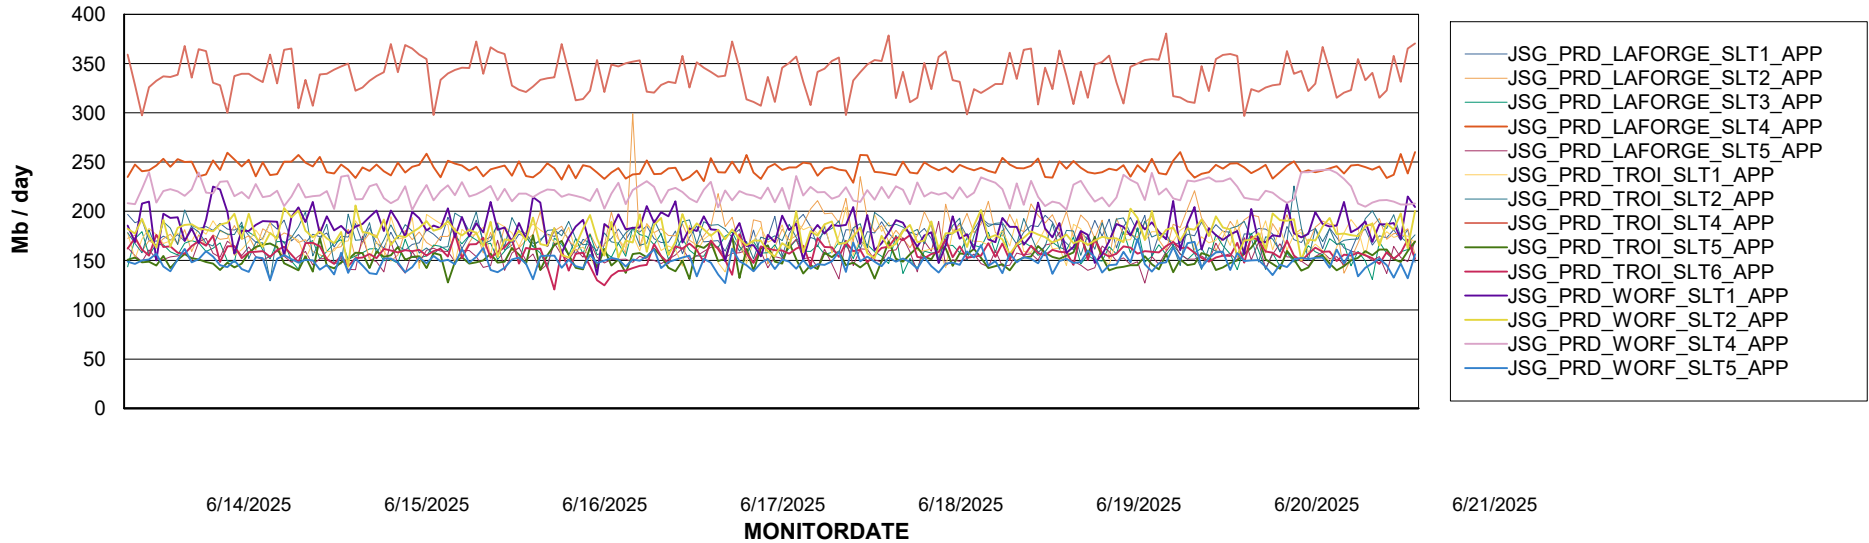

ABSSolute Application Server Services

Avg memory used per ABS Server Service