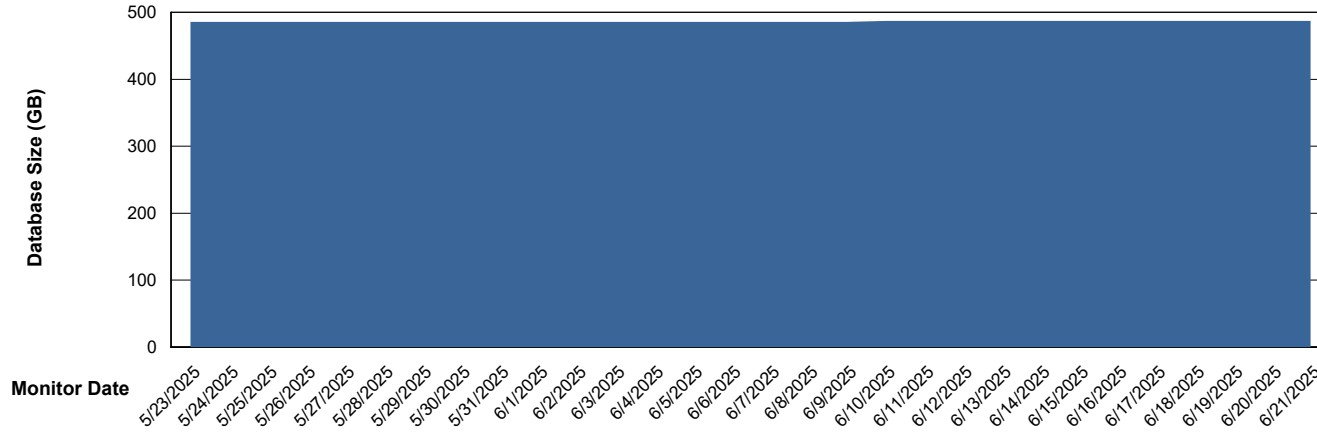

DB Processes Max 0
DB Processes Max 4
DB Processes Max 1,000

Weekly SLA Customer Report

Customer JSG_Production (24/7)
Database ID 102

Database Performance JSG_PRD_RIKER_DB_HSBABS1

Weekly SLA Customer Report

Customer JSG_Production (24/7)
Database ID 102

DATABASE SIZE JSG_PRD_BASHIR_DB_ABS1

Database growth over last month

DATABASE SIZE JSG_PRD_RIKER_DB_HSBABS1

Database growth over last month

Weekly SLA Customer Report