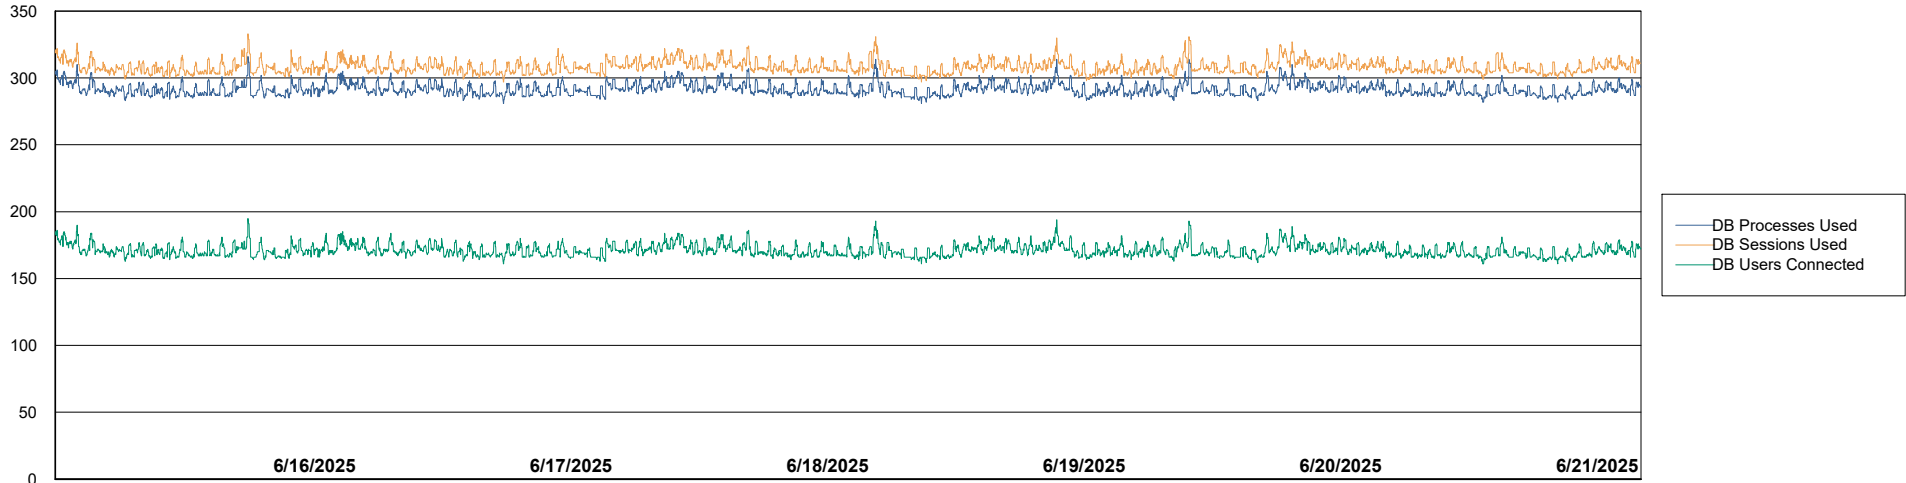

DB Processes Max 0
DB Processes Max 4
DB Processes Max 1,000

Weekly SLA Customer Report

Customer JSG_Production (24/7)
Database ID 102

Database Performance JSG_PRD_RIKER_DB_HSBABS1

Weekly SLA Customer Report