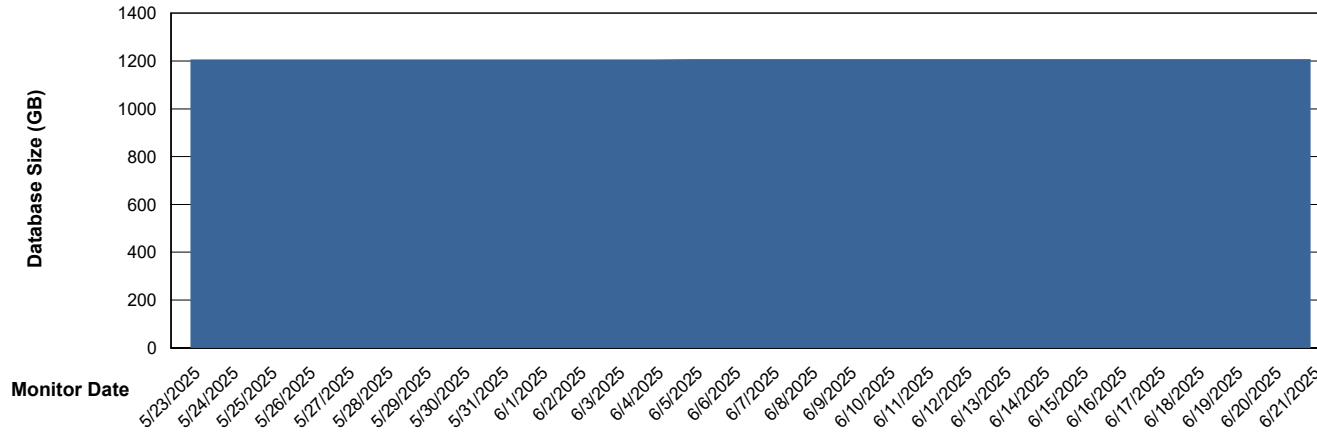

Customer JSG_Production (24/7)
Database ID 102

DATABASE SIZE JSG_PRD_BASHIR_DB_ABS1

Database growth over last month

DATABASE SIZE JSG_PRD_RIKER_DB_HSBABS1

Database growth over last month

Weekly SLA Customer Report