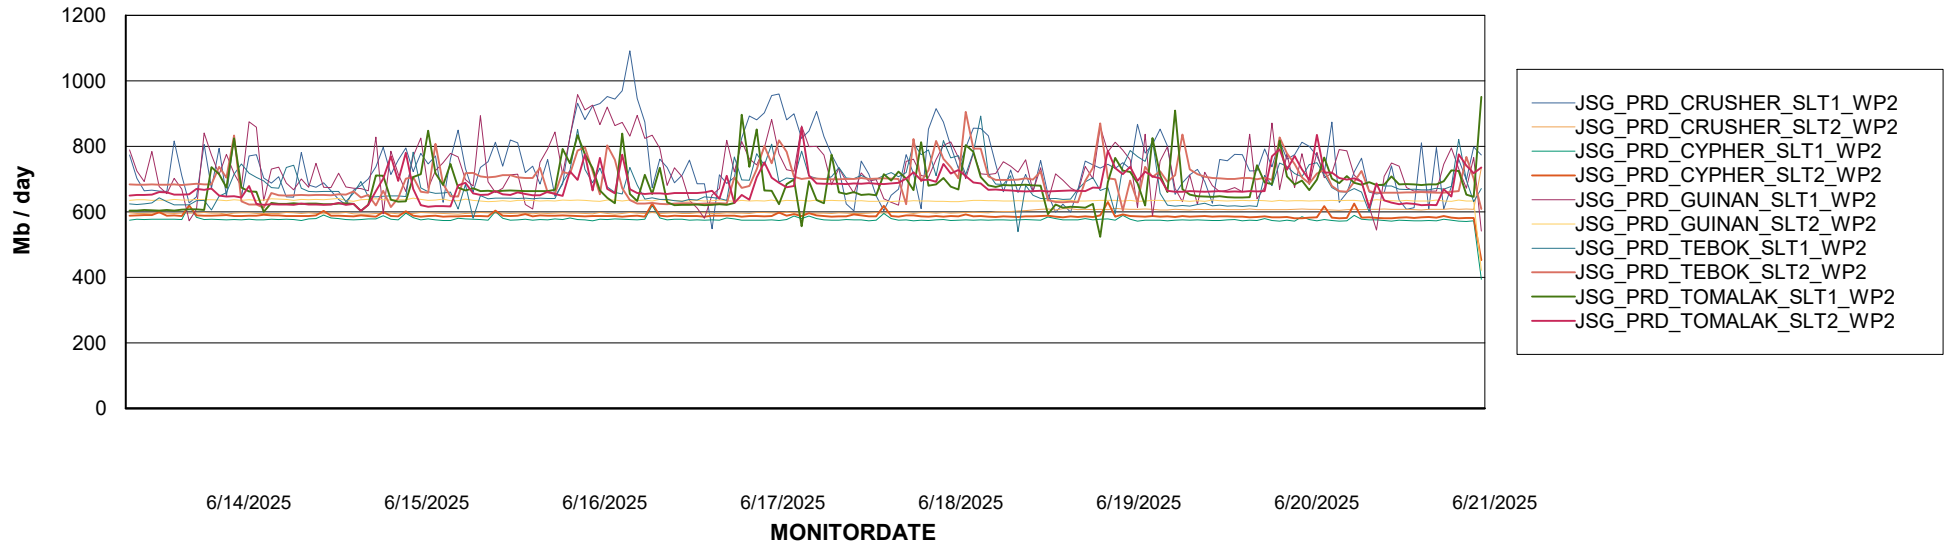

ABSSolute Web Component Services

Avg memory used per ABS Web component