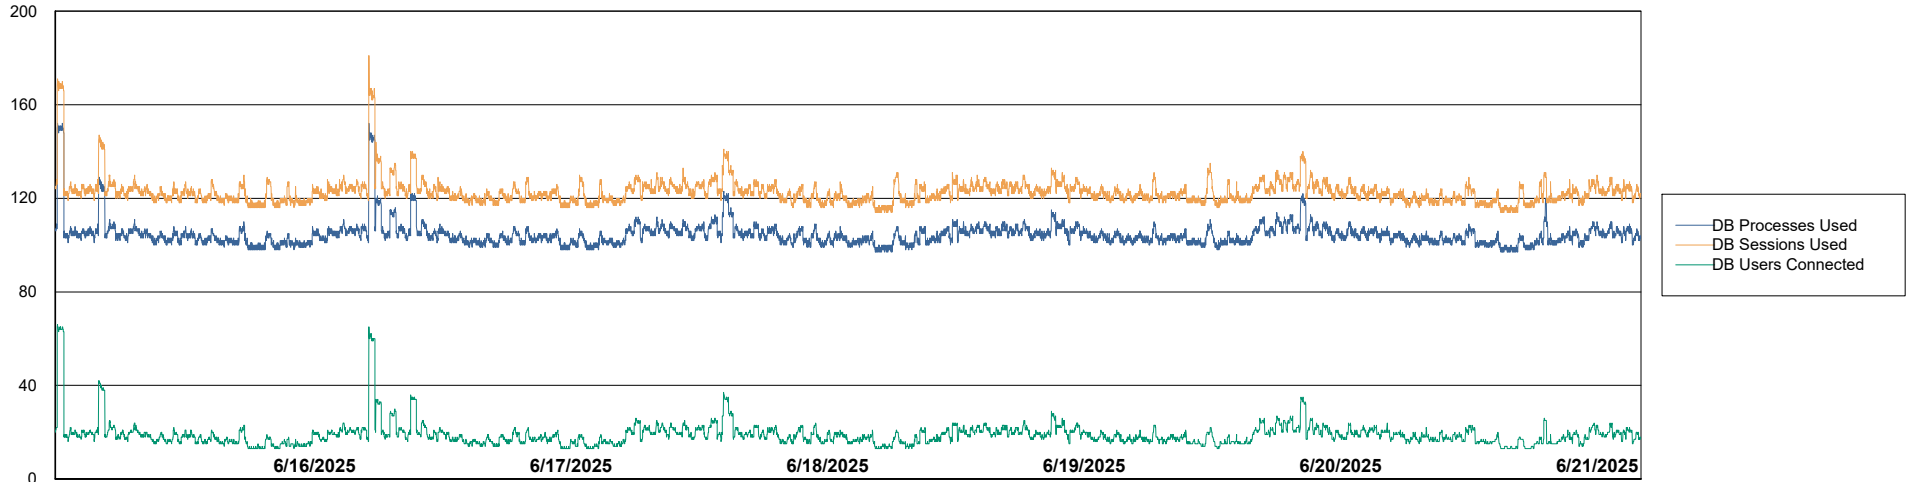

Database Performance JSG_PRD_BASHIR_DB_ABS1