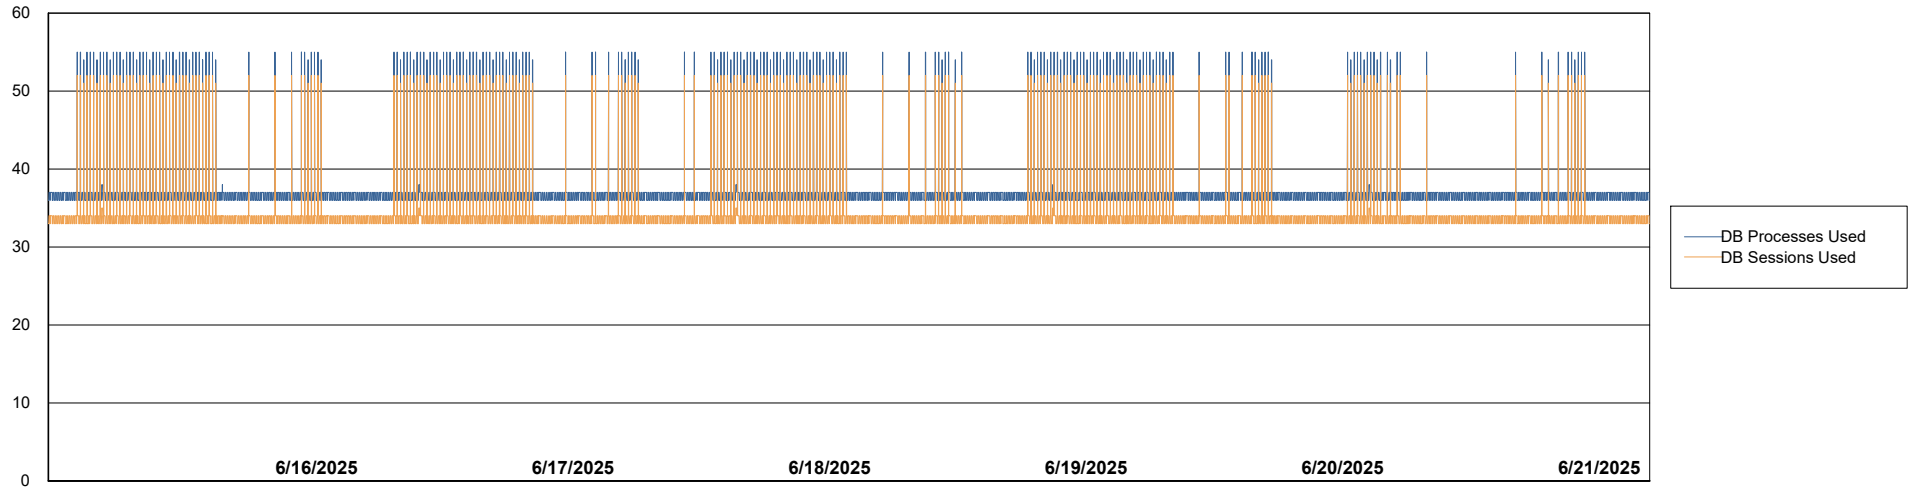

Database Performance HUE_PRD_S-ORATEST2_HSBABS1

DB Processes Max 1,000