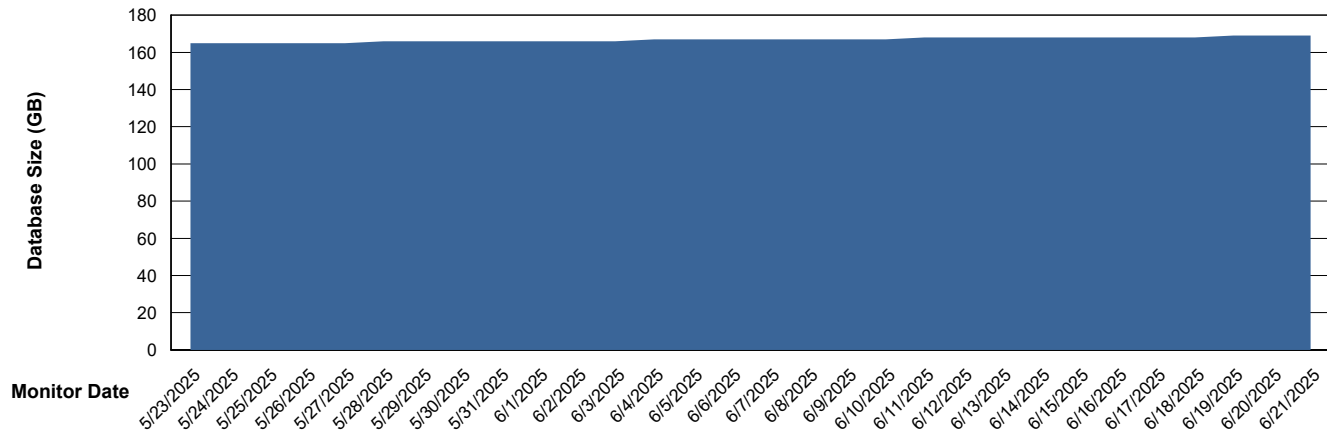

DATABASE SIZE HUE_PRD_S-ORAPROD2_ABS1

Database growth over last month