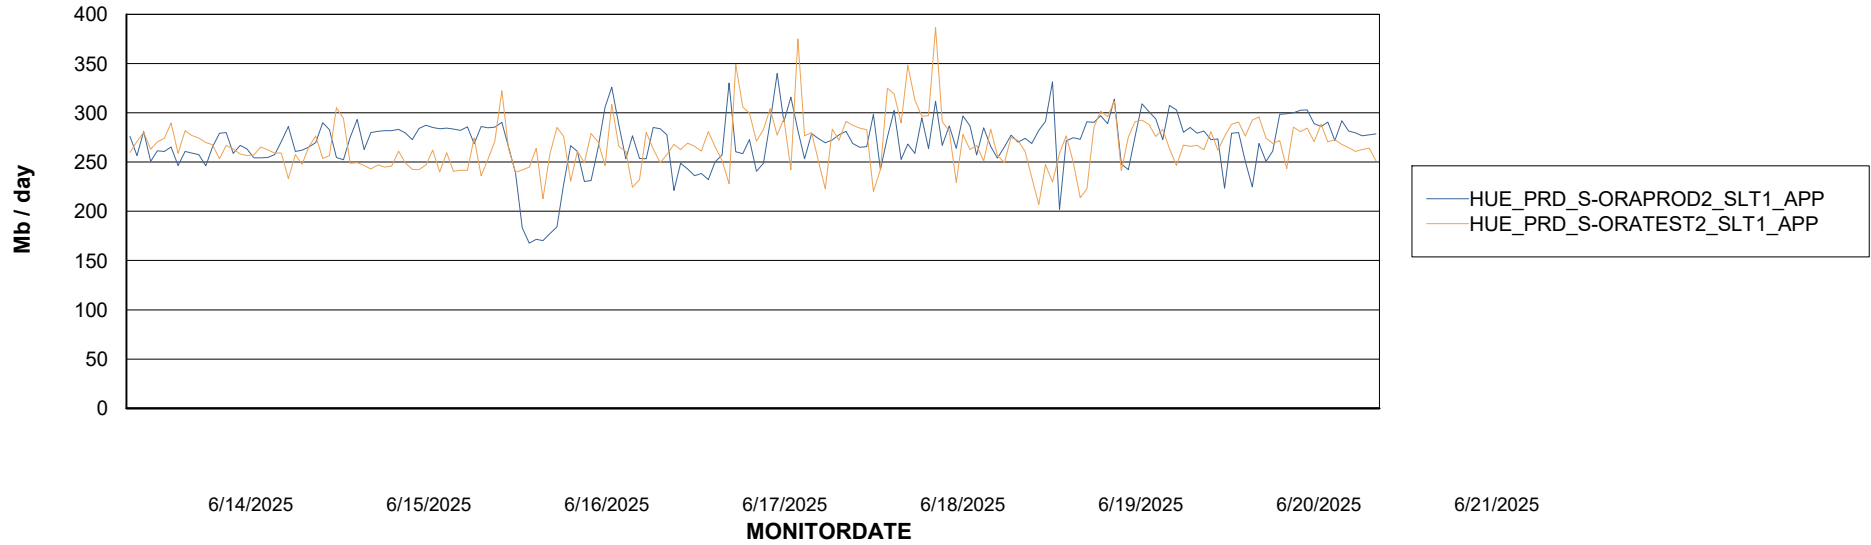

ABSSolute Application Server Services

Avg memory used per ABS Server Service