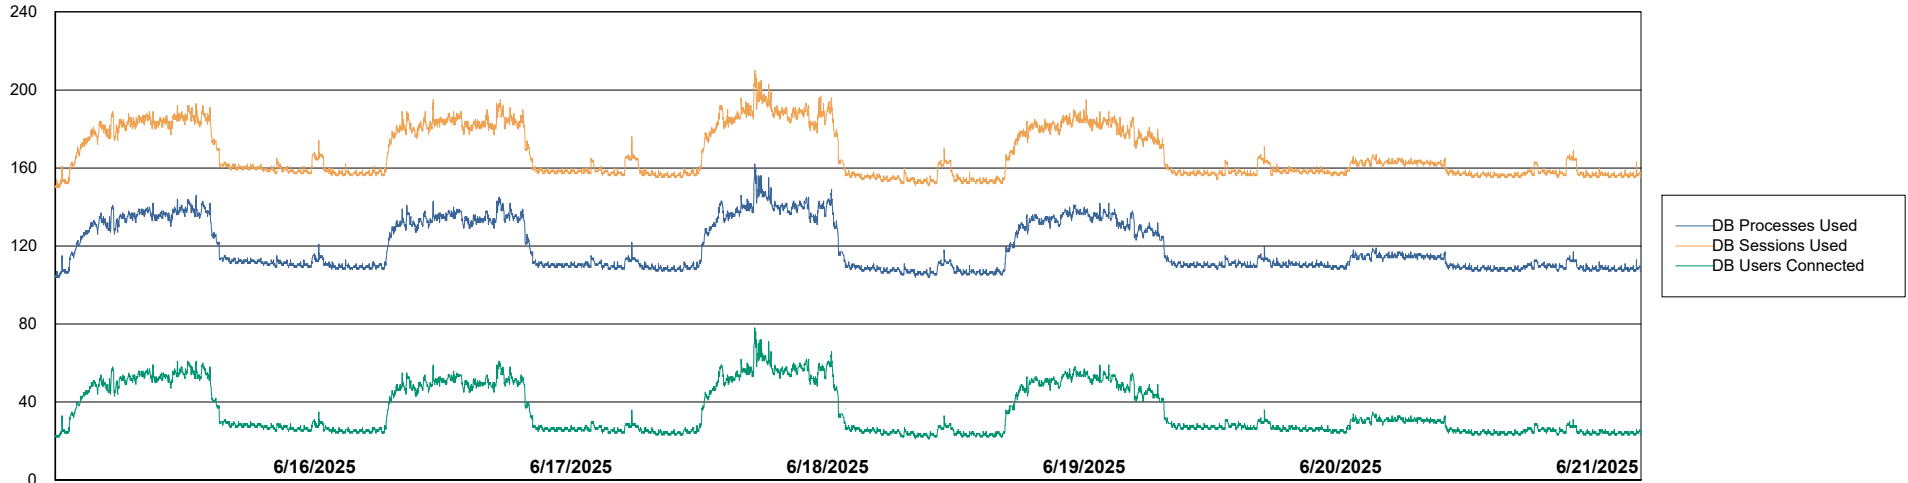

Weekly SLA Customer Report

Customer HUE_Production
Database ID 154

Database Performance HUE_PRD_S-ORABI2024_ABS1

Weekly SLA Customer Report

Customer HUE_Production
Database ID 154

Database Performance HUE_PRD_S-ORAPROD2_ABS1