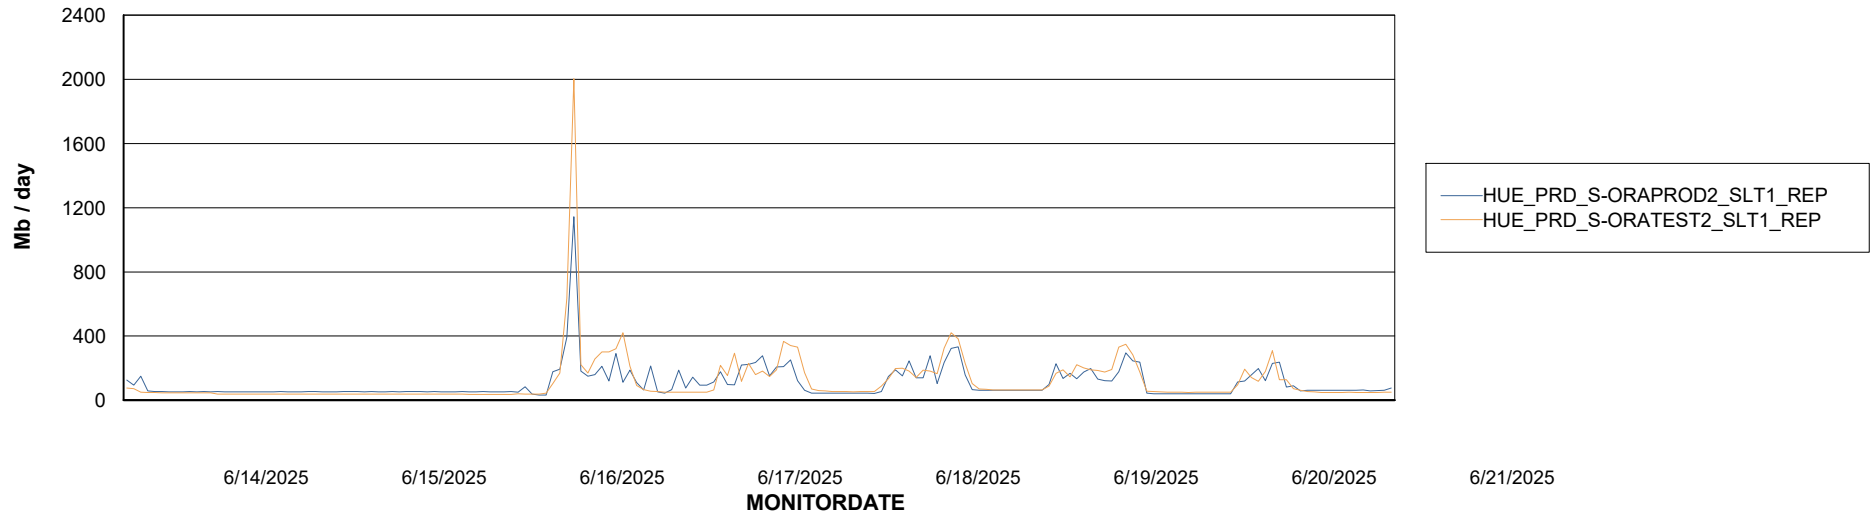

Avg memory used per ABS Server Service

Avg users per day per ABS server

Weekly SLA Customer Report

Customer HUE_Production
Database ID 154

ABSSolute Application ReportServer Services

Avg memory used per ReportServer Service