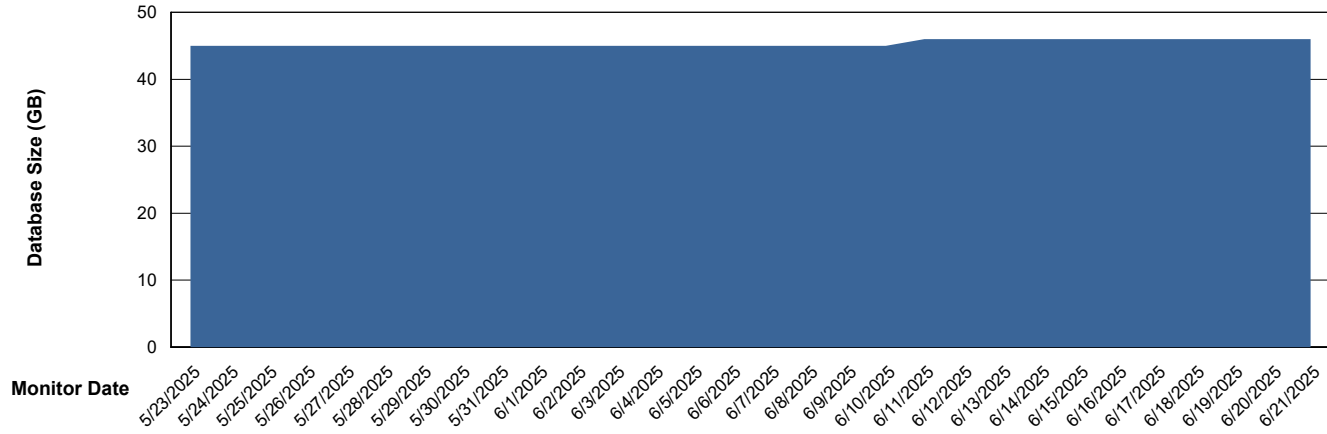

DATABASE SIZE HUE_PRD_S-ORABI2024_ABS1

Database growth over last month