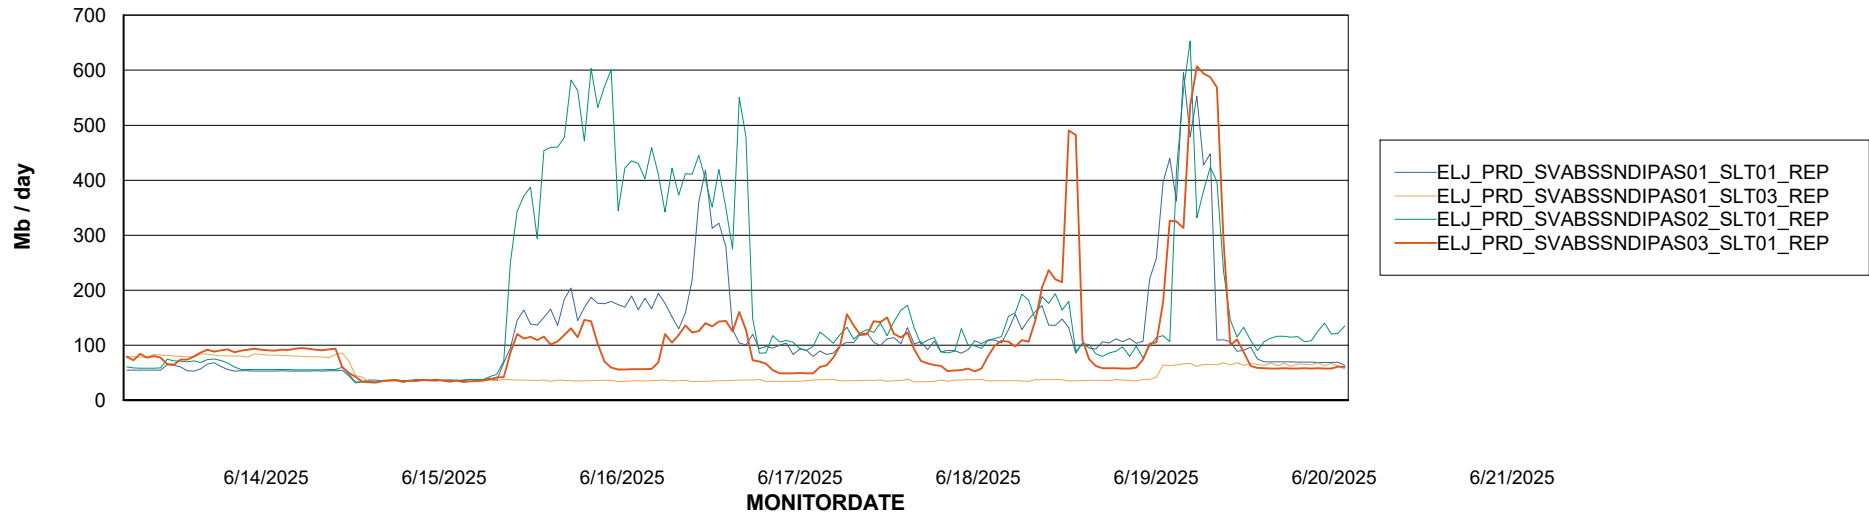

Avg memory used per ABS Server Service

Avg users per day per ABS server

Weekly SLA Customer Report

Customer ELJ Production
Database ID 72

ABSSolute Application ReportServer Services

Avg memory used per ReportServer Service