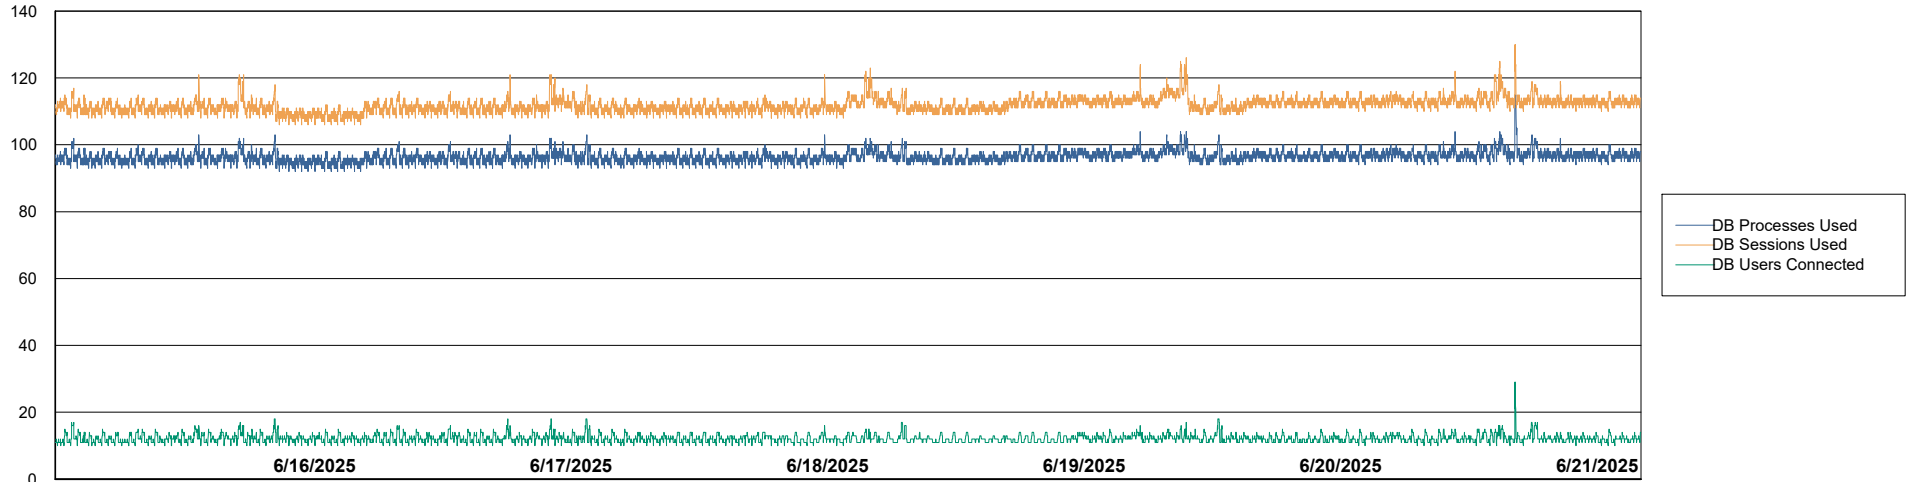

DB Processes Max 1,000
DB Sessions Max 0

Weekly SLA Customer Report

Customer ELJ Production
Database ID 72

Database Performance ELJ_PRD_FRASEQXPRDDB03_ABS1

Weekly SLA Customer Report

Customer ELJ Production
Database ID 72