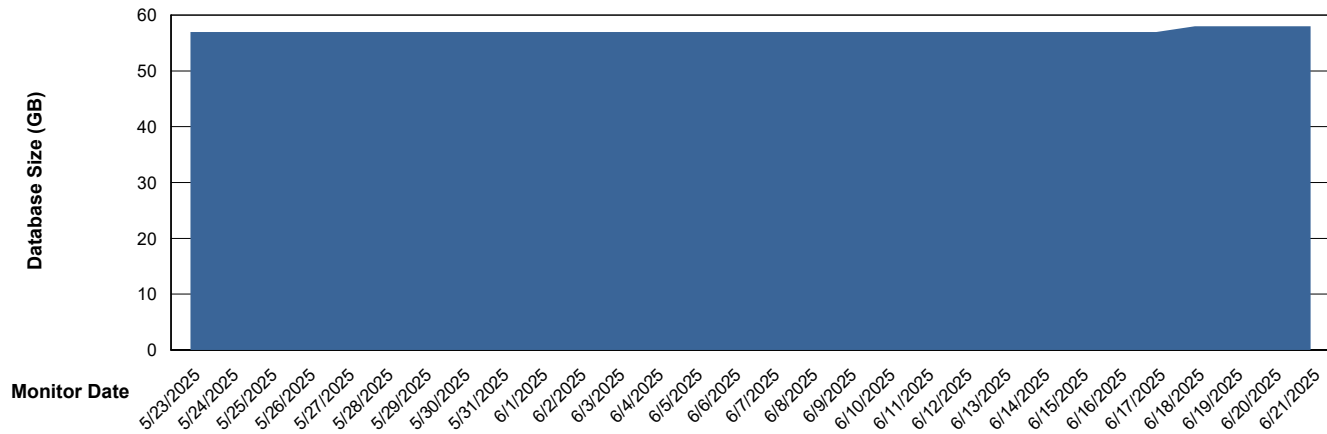

DB Processes Max 1,000
DB Sessions Max 0

Weekly SLA Customer Report

Customer ELJ Production
Database ID 72

Database Performance ELJ_PRD_FRASEQXPRDDB03_ABS1

Weekly SLA Customer Report

Customer ELJ Production
Database ID 72

DATABASE SIZE ELJ_PRD_FRASEQXPRDDB01_ABS1

Database growth over last month

DATABASE SIZE ELJ_PRD_FRASEQXPRDDB03_ABS1

Database growth over last month

Weekly SLA Customer Report

Customer ELJ Production
Database ID 72