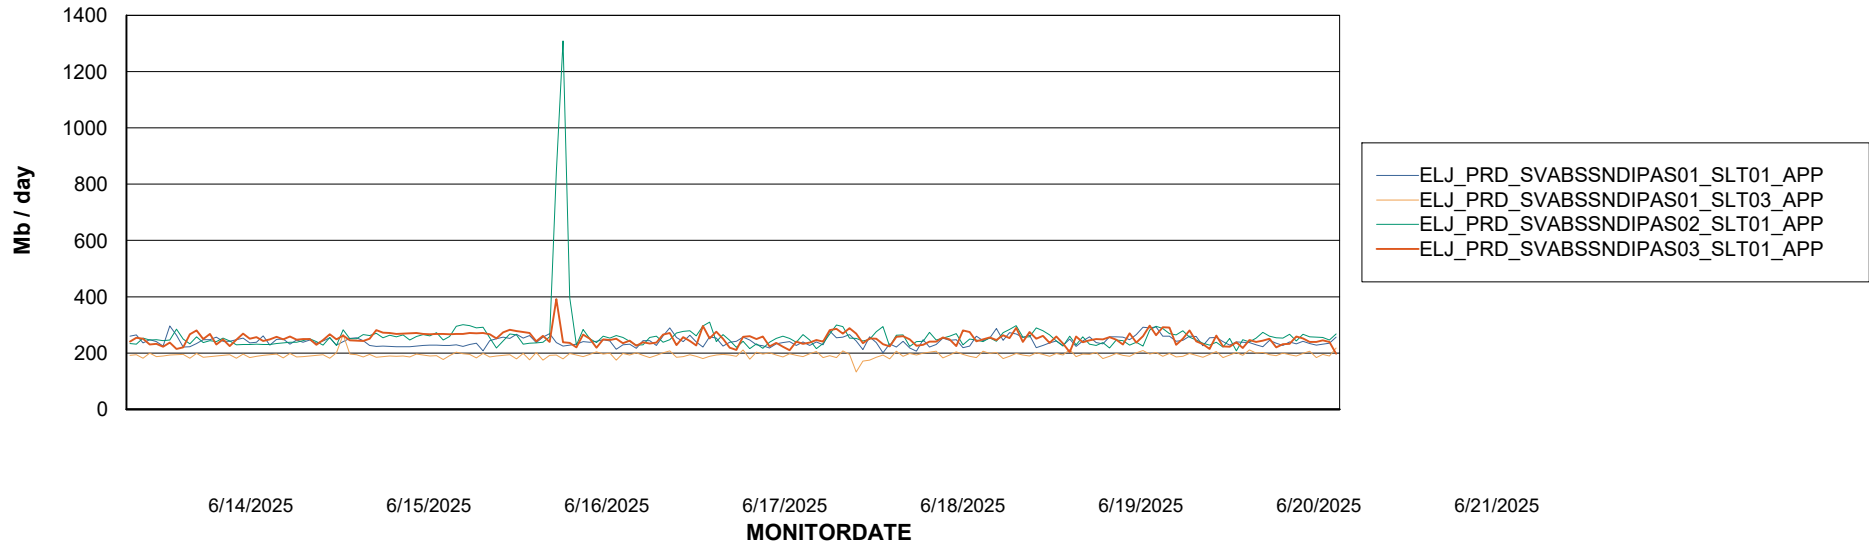

ABSSolute Application Server Services

Avg memory used per ABS Server Service