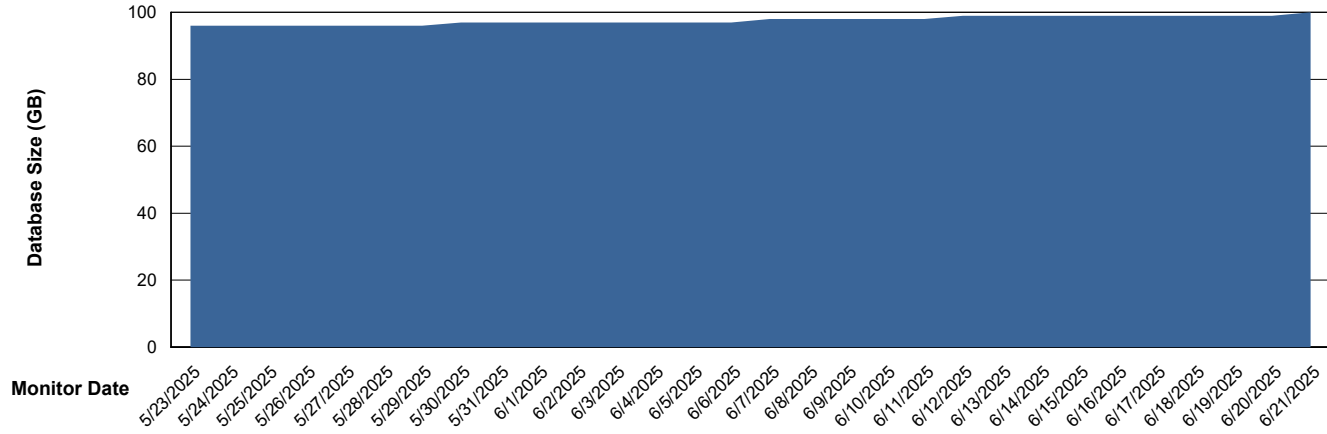

DB Processes Max 1,000
DB Sessions Max 0

Weekly SLA Customer Report

Customer ELJ Production
Database ID 72

Database Performance ELJ_PRD_FRASEQXPRDDB03_ABS1

Weekly SLA Customer Report

Customer ELJ Production
Database ID 72

DATABASE SIZE ELJ_PRD_FRASEQXPRDDB01_ABS1

Database growth over last month

DATABASE SIZE ELJ_PRD_FRASEQXPRDDB03_ABS1

Database growth over last month

Weekly SLA Customer Report

Customer ELJ Production
Database ID 72