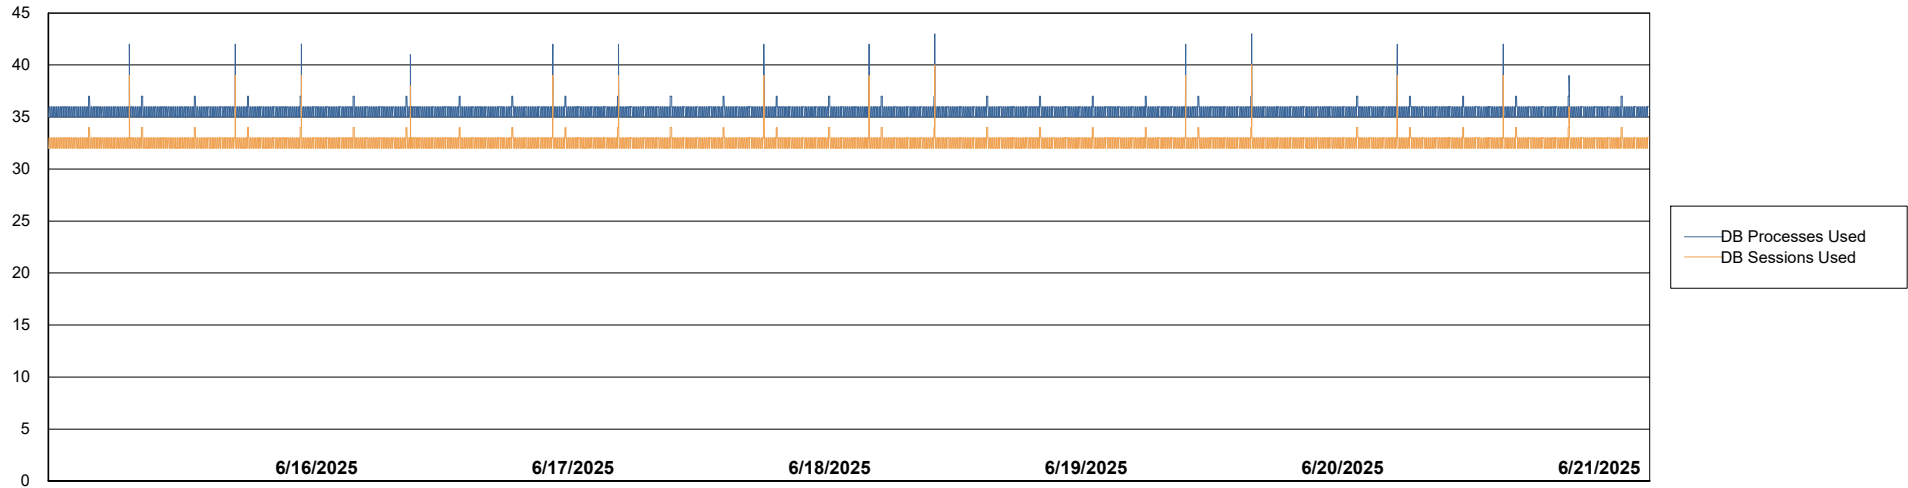

Database Performance ECL_PRD_ECLABS-TEST_HSBABS1

DB Processes Max 1,000