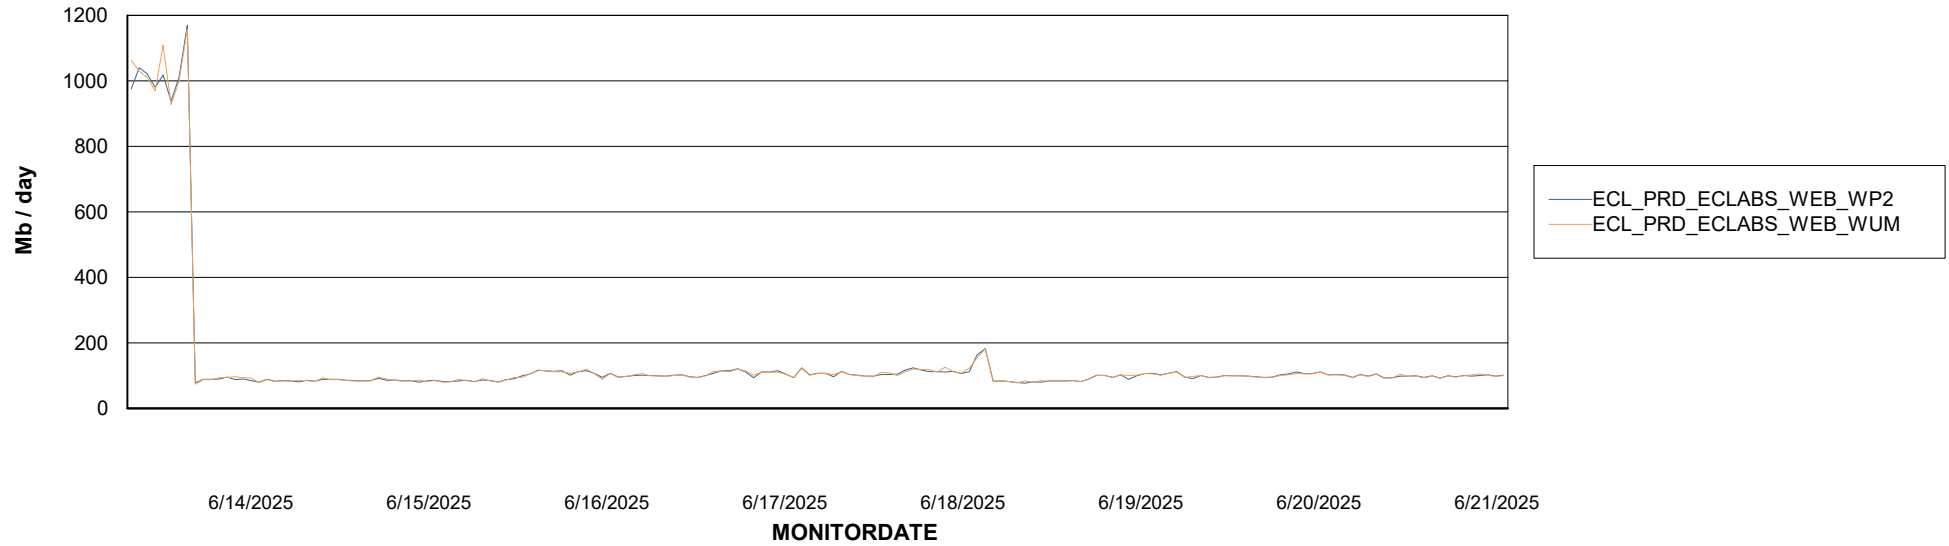

ABSSolute Web Component Services

Avg memory used per ABS Web component