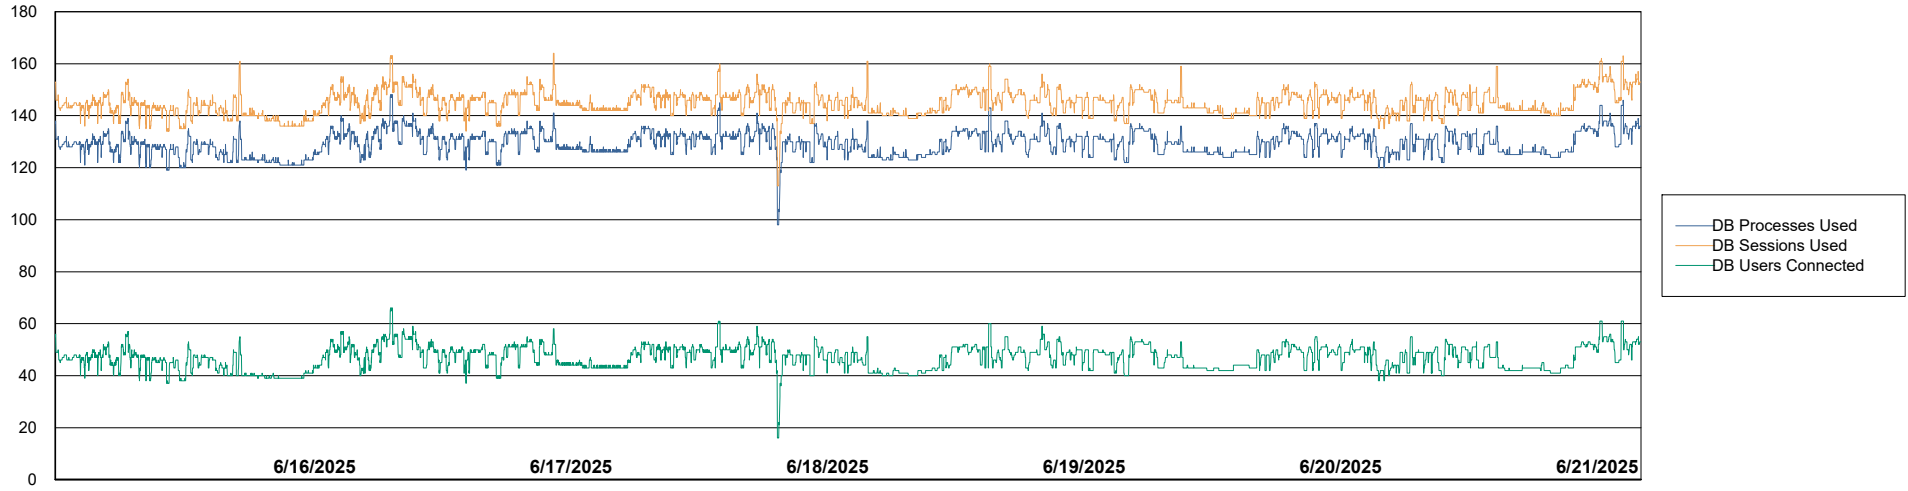

Weekly SLA Customer Report

Customer ECL_Production
Database ID 156

Database Performance ECL_PRD_ECLABS_ABS1

Weekly SLA Customer Report

Customer ECL_Production
Database ID 156

Database Performance ECL_PRD_ECL-ABS-BI_ABS1