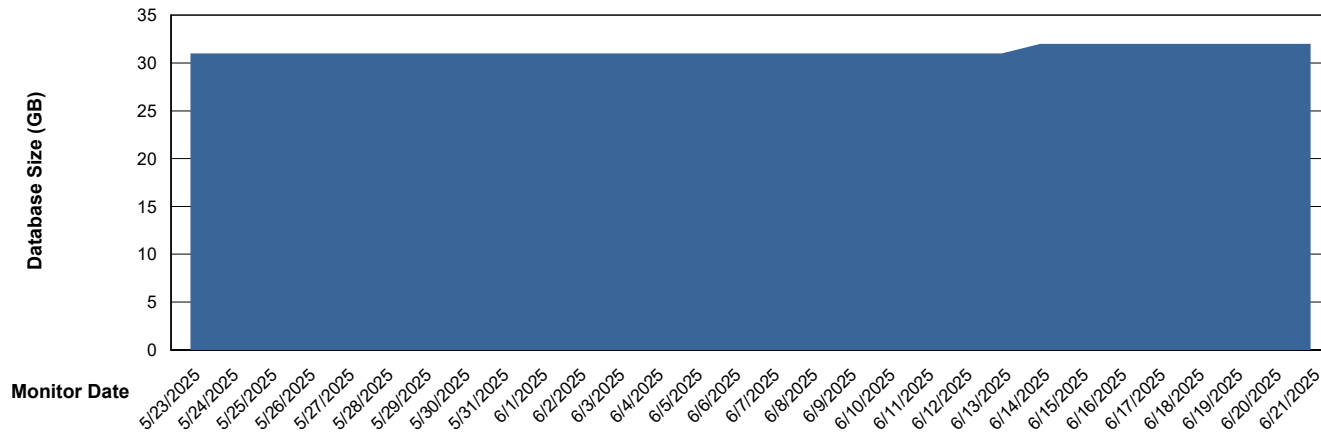

Weekly SLA Customer Report

Customer ECL_Production
Database ID 156

Database Performance ECL_PRD_ECLABS-TEST_HSBABS1

DB Processes Max 1,000

Weekly SLA Customer Report

Customer ECL_Production
Database ID 156

DATABASE SIZE ECL_PRD_ECLABS_ABS1

Database growth over last month

DATABASE SIZE ECL_PRD_ECL-ABS-BI_ABS1

Database growth over last month

Weekly SLA Customer Report

Customer ECL_Production
 Database ID 156

Database Tablespace ECL_PRD_ECLABS_ABS1