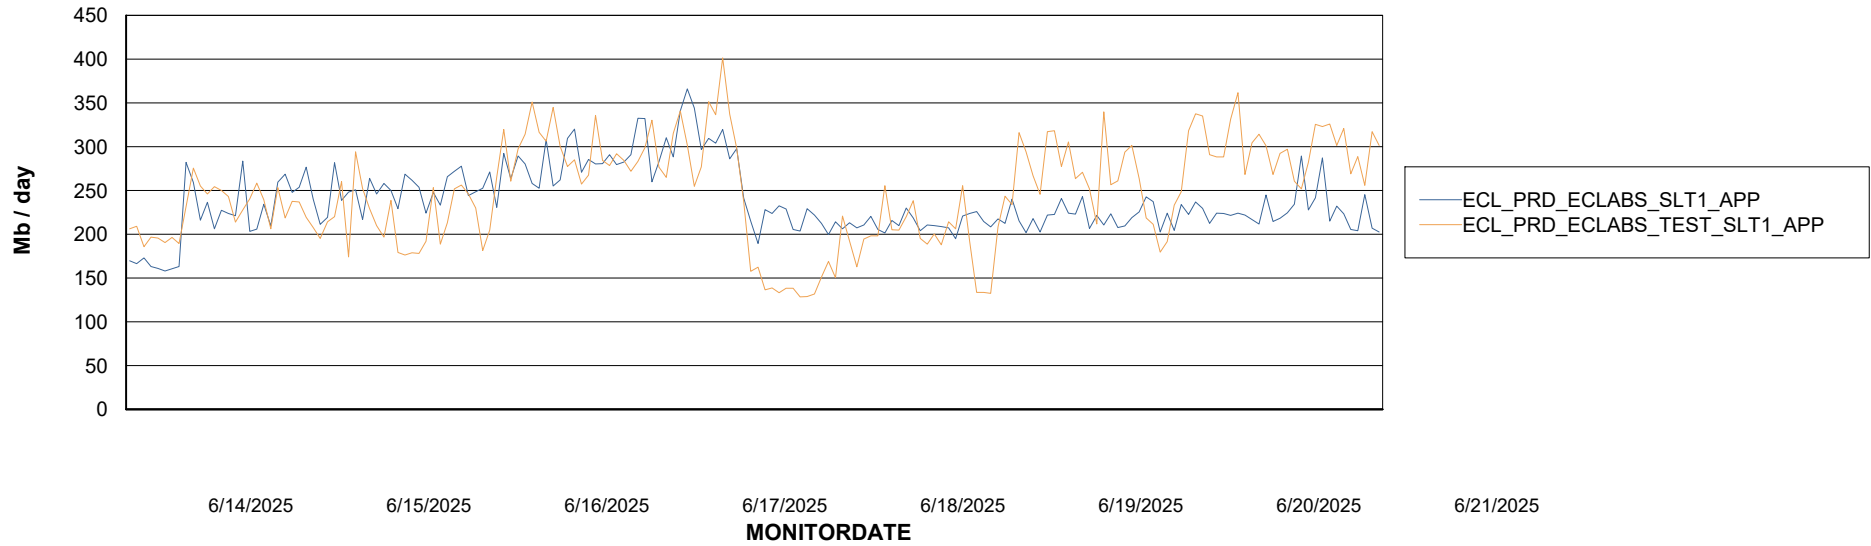

ABSSolute Application Server Services

Avg memory used per ABS Server Service