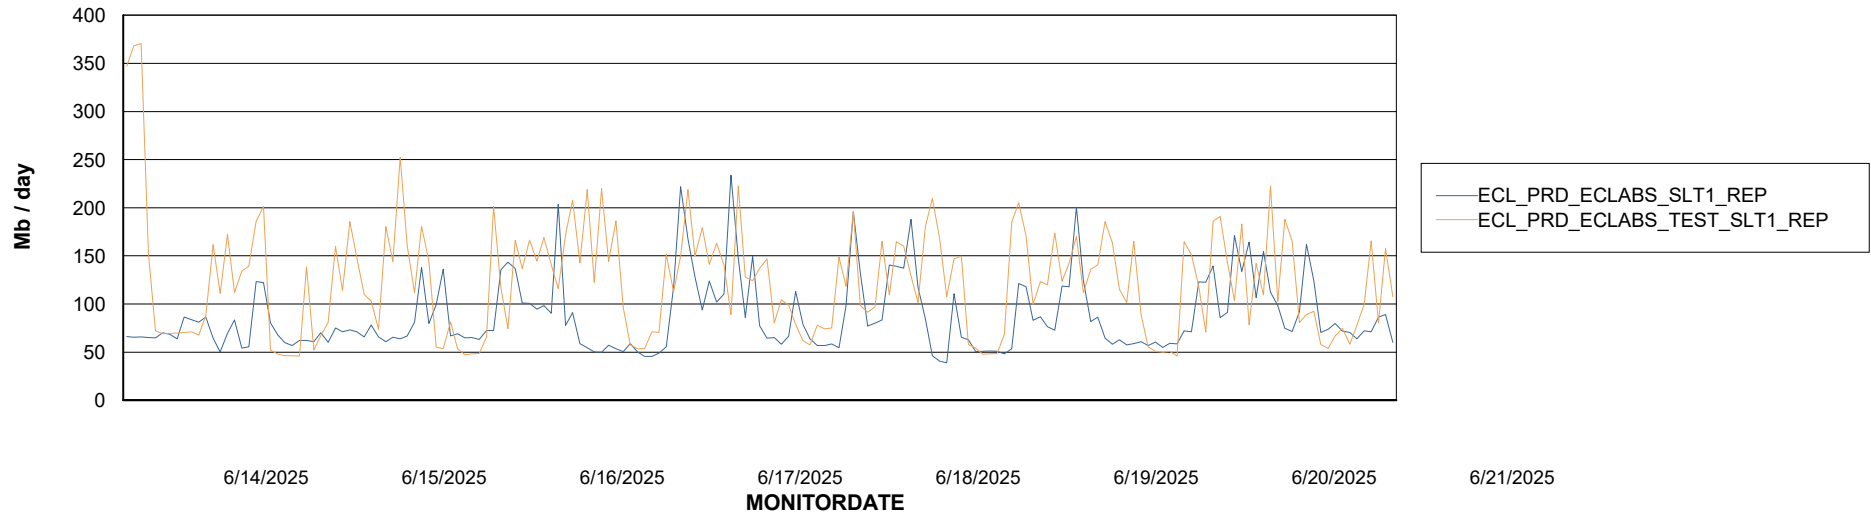

Avg memory used per ABS Server Service

Avg users per day per ABS server

Weekly SLA Customer Report

Customer ECL_Production
Database ID 156

ABSSolute Application ReportServer Services

Avg memory used per ReportServer Service