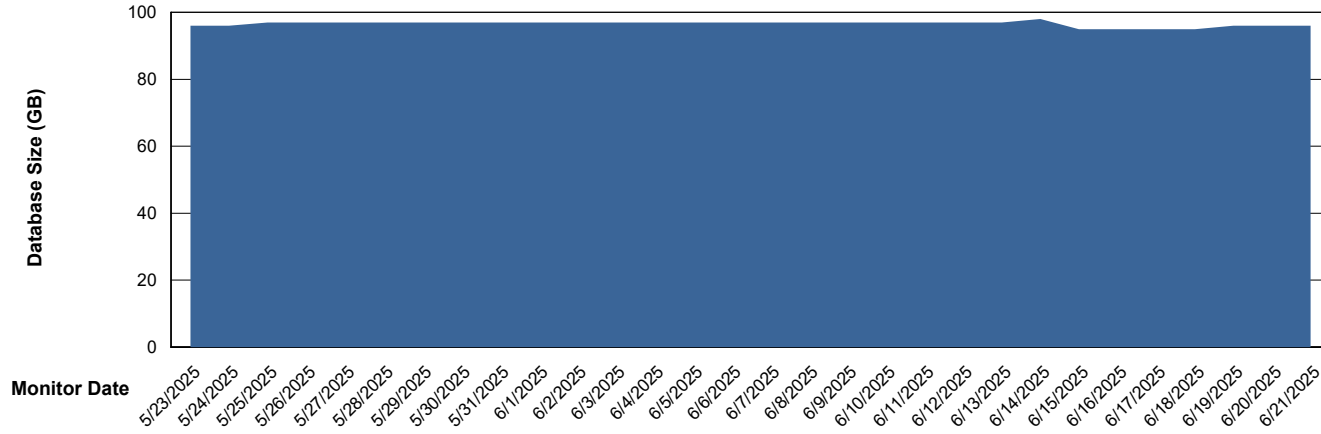

Weekly SLA Customer Report

Customer ECL_Production
Database ID 156

Database Performance ECL_PRD_ECLABS-TEST_HSBABS1

DB Processes Max 1,000

Weekly SLA Customer Report

Customer ECL_Production
Database ID 156

DATABASE SIZE ECL_PRD_ECLABS_ABS1

Database growth over last month

DATABASE SIZE ECL_PRD_ECL-ABS-BI_ABS1

Database growth over last month

Weekly SLA Customer Report

Customer ECL_Production
 Database ID 156

Database Tablespace ECL_PRD_ECLABS_ABS1