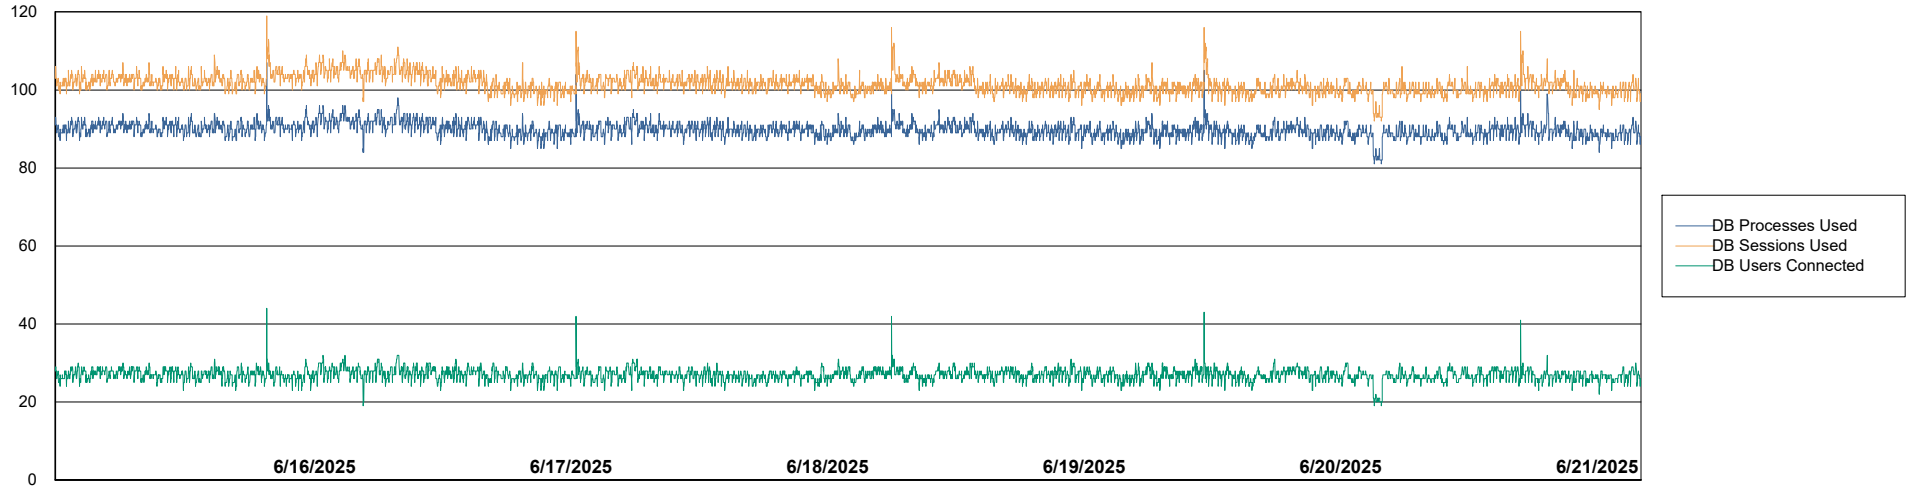

Weekly SLA Customer Report

Customer ECL_Production
Database ID 156

Database Performance ECL_PRD_ECLABS_ABS1

Weekly SLA Customer Report

Customer ECL_Production
Database ID 156

Database Performance ECL_PRD_ECL-ABS-BI_ABS1