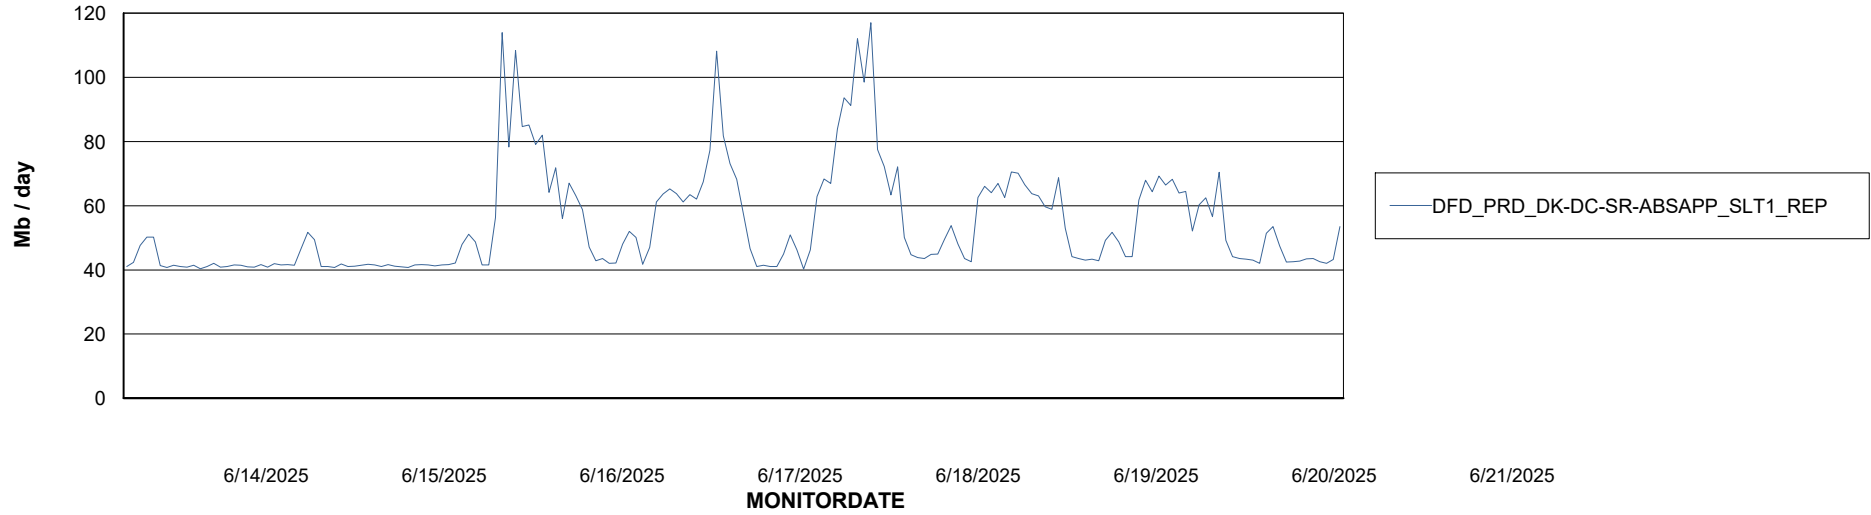

ABSSolute Application ReportServer Services

Avg memory used per ReportServer Service