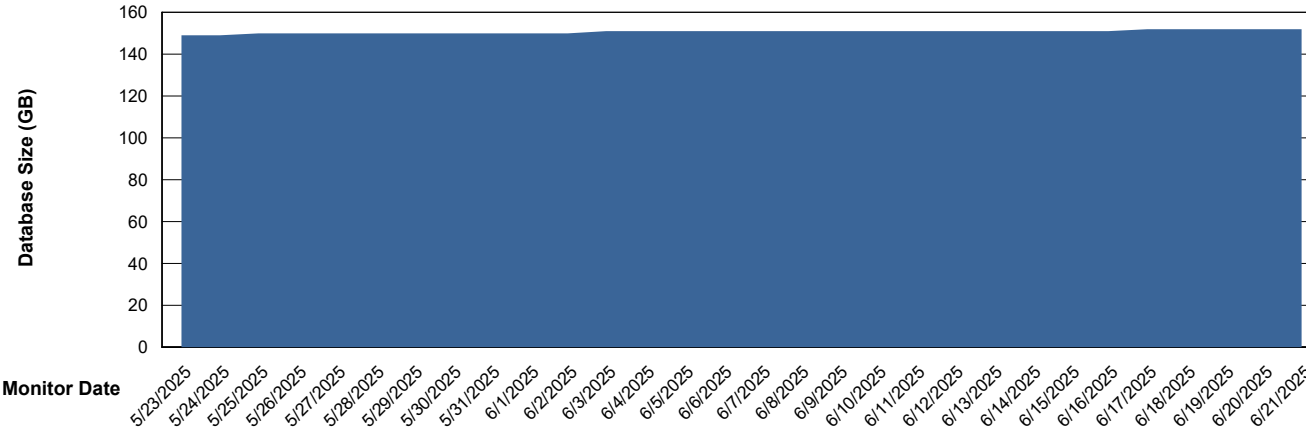

Database growth over last month

Database Tablespace DFD_PRD_DK-DC-SR-ABSDB_ABS1

Date	Tablespace Name	Filesize (Gb)	Usedsize (Gb)	Percentage free
6/21/2025	ABSDATA	101	45	55
	INDX	136	99	27
6/20/2025	ABSDATA	101	45	55
	INDX	136	99	27
6/19/2025	ABSDATA	101	45	55
	INDX	136	99	27
6/18/2025	ABSDATA	101	45	55
	INDX	136	99	27
6/17/2025	ABSDATA	101	45	55
	INDX	136	99	28
6/16/2025	ABSDATA	101	45	56
	INDX	136	99	28
6/15/2025	ABSDATA	101	45	56
	INDX	136	98	28