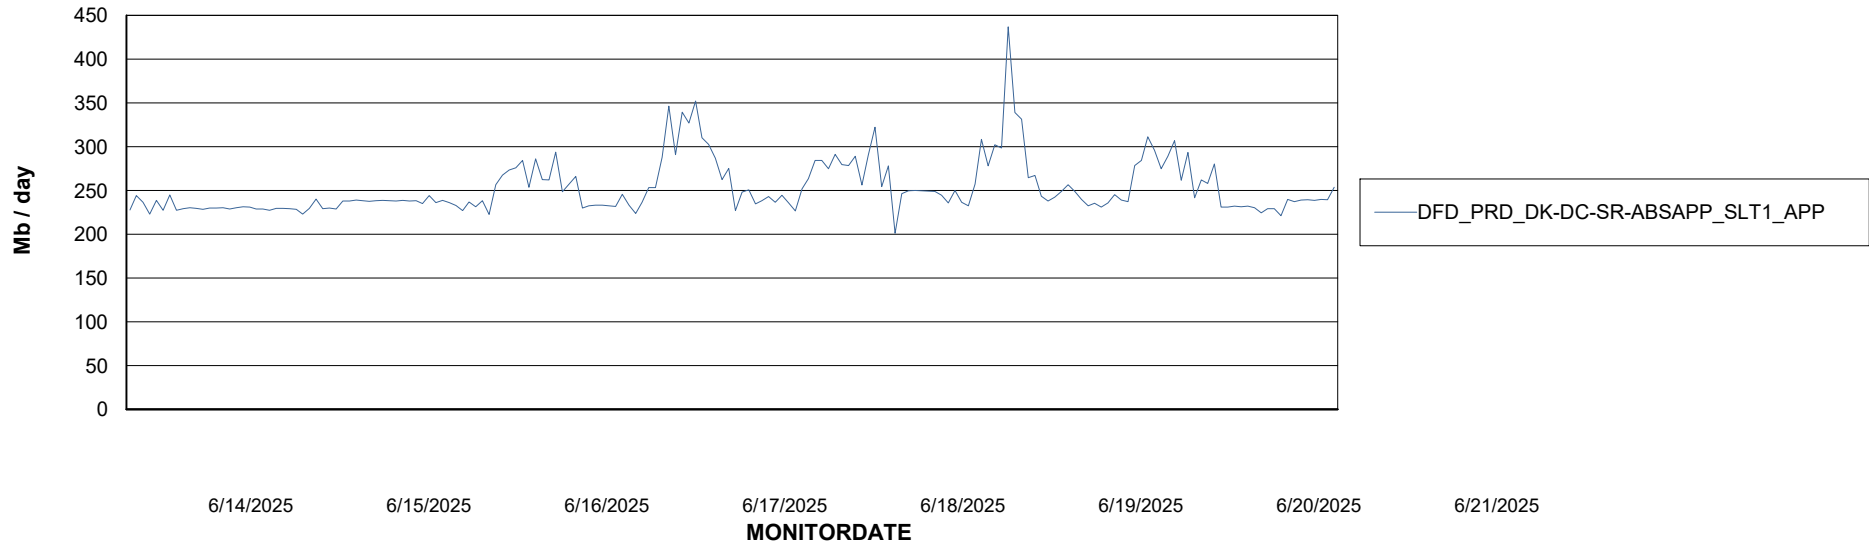

ABSSolute Application Server Services

Avg memory used per ABS Server Service