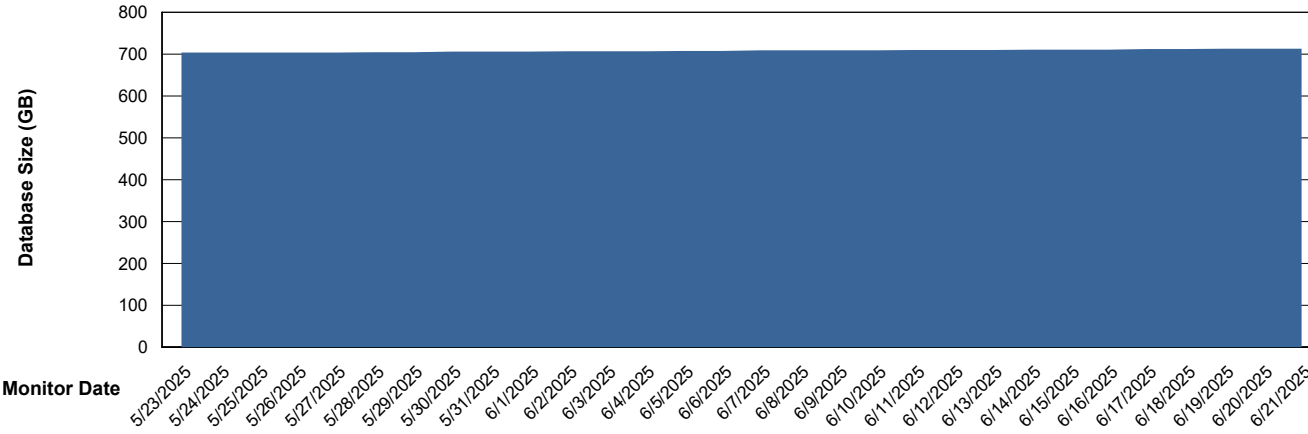

Database growth over last month

Database Tablespace CUS_PRD_ABSDB1_ABS1

Date	Tablespace Name	Filesize (Gb)	Usedsize (Gb)	Percentage free
6/21/2025	ABSDATA	309	260	16
	INDX	528	437	17
6/20/2025	ABSDATA	309	260	16
	INDX	528	437	17
6/19/2025	ABSDATA	309	260	16
	INDX	528	437	17
6/18/2025	ABSDATA	309	259	16
	INDX	528	437	17
6/17/2025	ABSDATA	309	259	16
	INDX	528	436	17
6/16/2025	ABSDATA	309	259	16
	INDX	528	436	17
6/15/2025	ABSDATA	309	259	16
	INDX	528	436	17