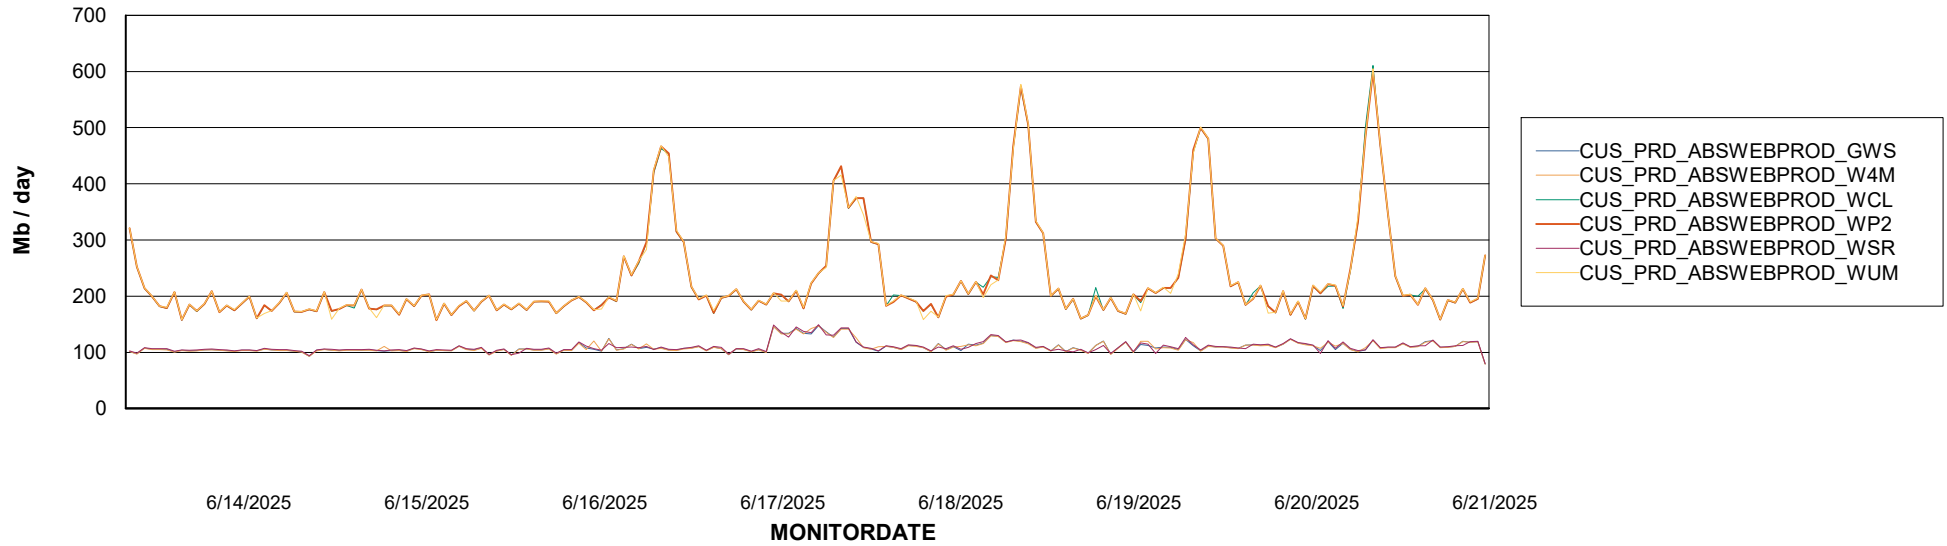

ABSSolute Web Component Services

Avg memory used per ABS Web component