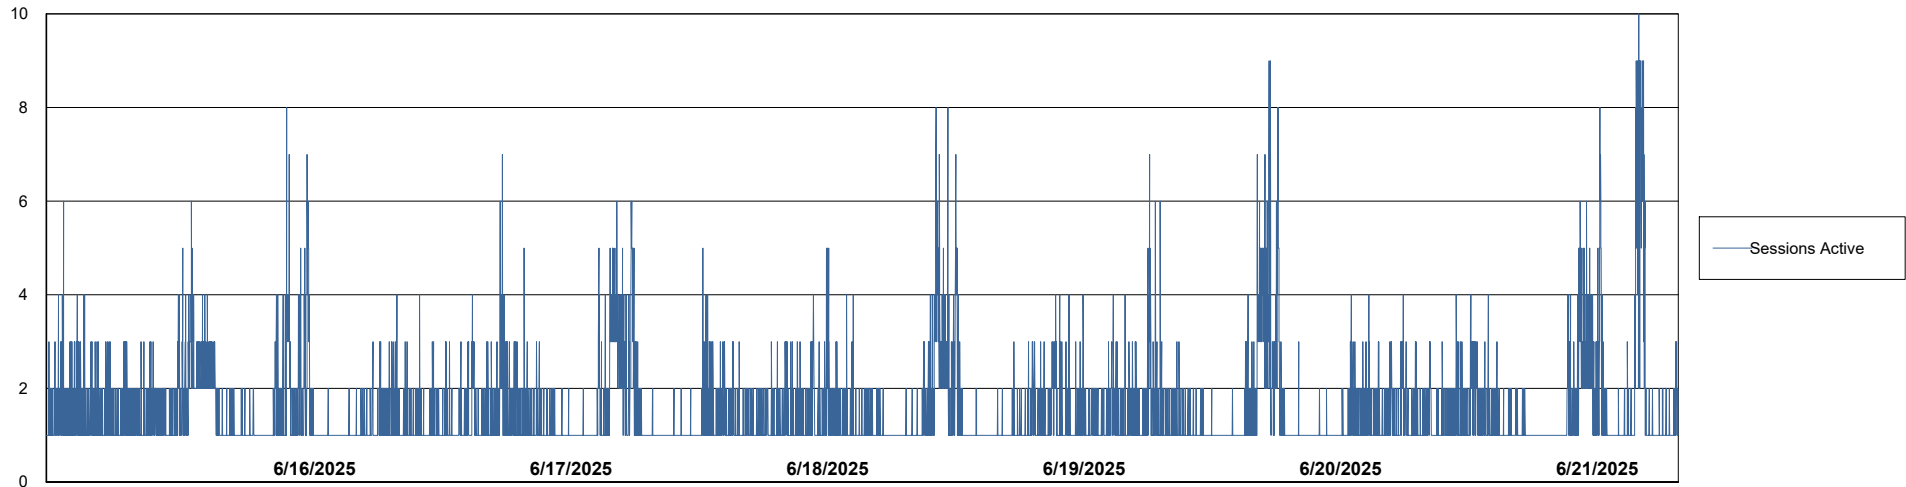

Database Performance CUS_PRD_ABSDB1_ABS1