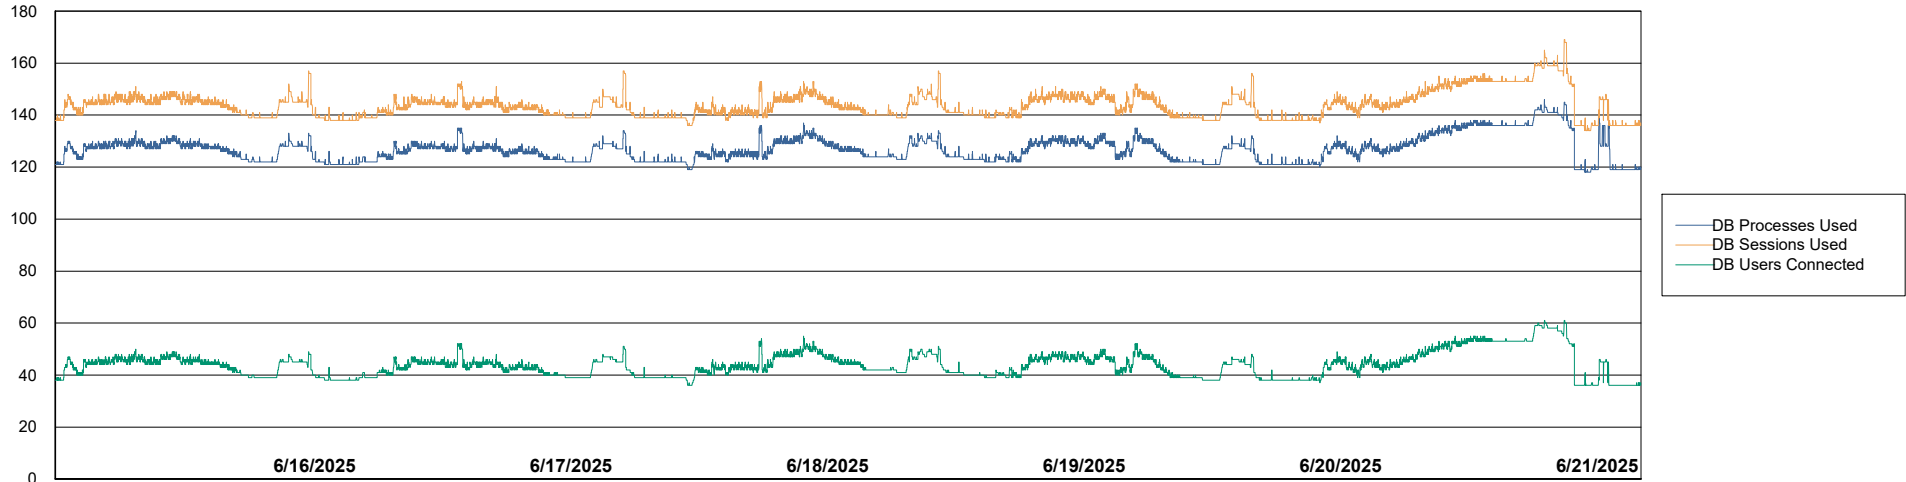

Database Performance CUS_PRD_ABSDB1_ABS1