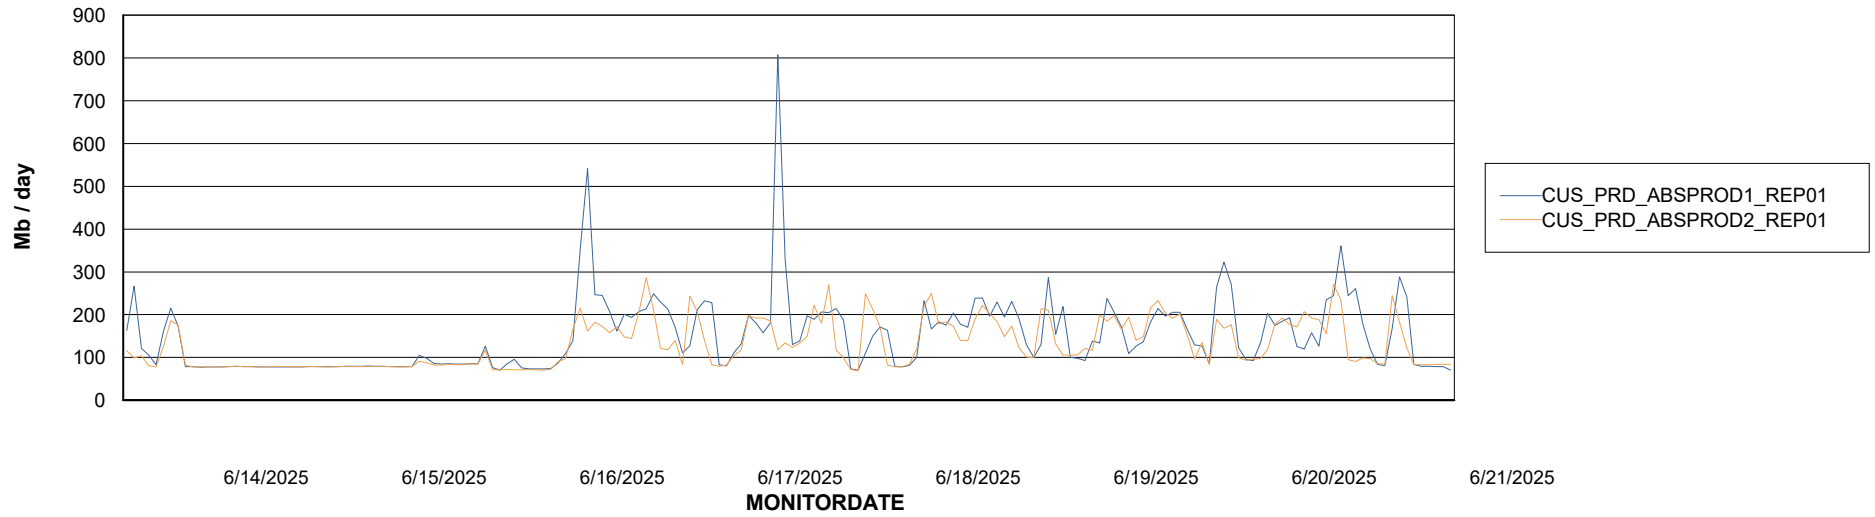

ABSSolute Application ReportServer Services

Avg memory used per ReportServer Service