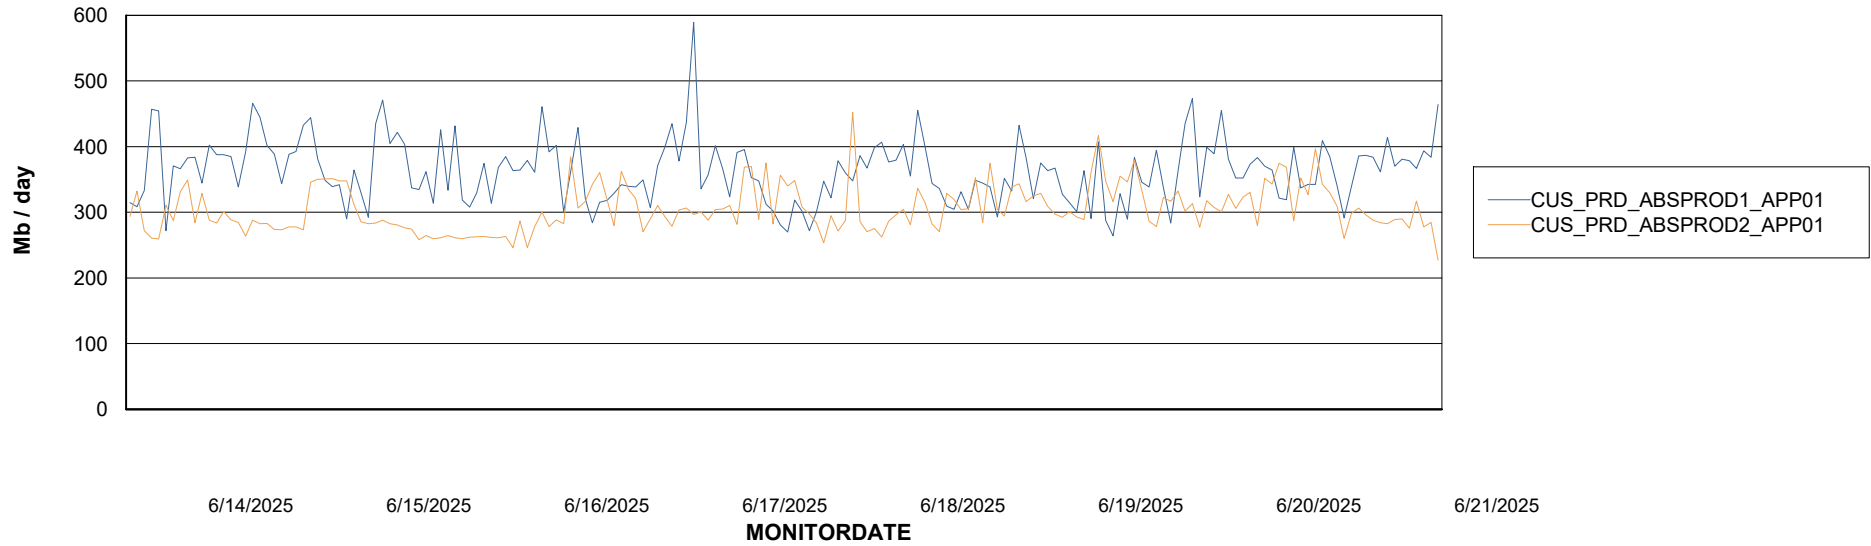

ABSSolute Application Server Services

Avg memory used per ABS Server Service