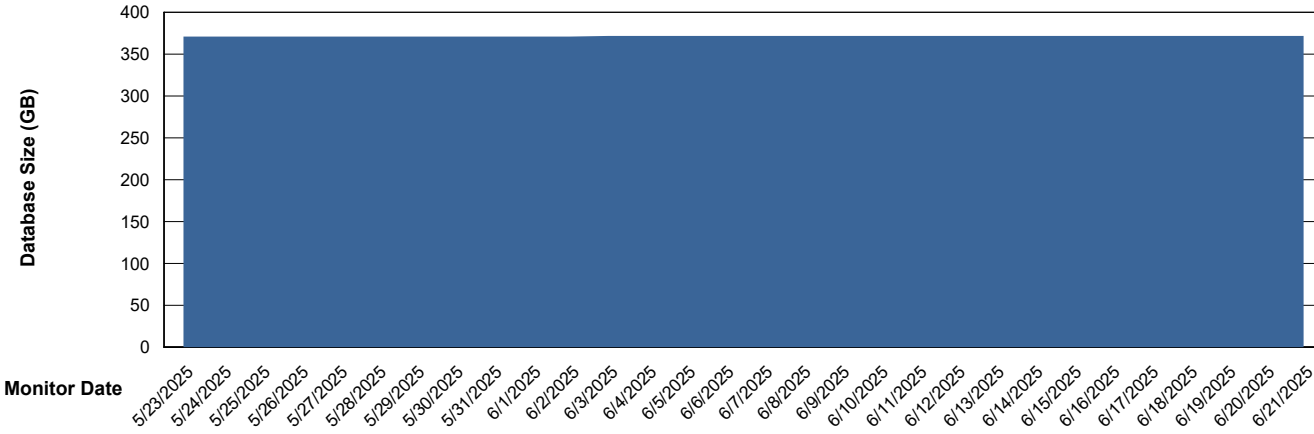

Database growth over last month

Database Tablespace CLO_PRD_CLO-ORA01_ABS1

Date	Tablespace Name	Filesize (Gb)	Usedsize (Gb)	Percentage free
6/21/2025	ABSDATA	117	95	18
	INDX	304	251	17
6/20/2025	ABSDATA	117	95	18
	INDX	304	251	17
6/19/2025	ABSDATA	117	95	18
	INDX	304	251	17
6/18/2025	ABSDATA	117	95	18
	INDX	304	251	17
6/17/2025	ABSDATA	117	95	18
	INDX	304	251	17
6/16/2025	ABSDATA	117	95	18
	INDX	304	251	17
6/15/2025	ABSDATA	117	95	18
	INDX	304	251	17