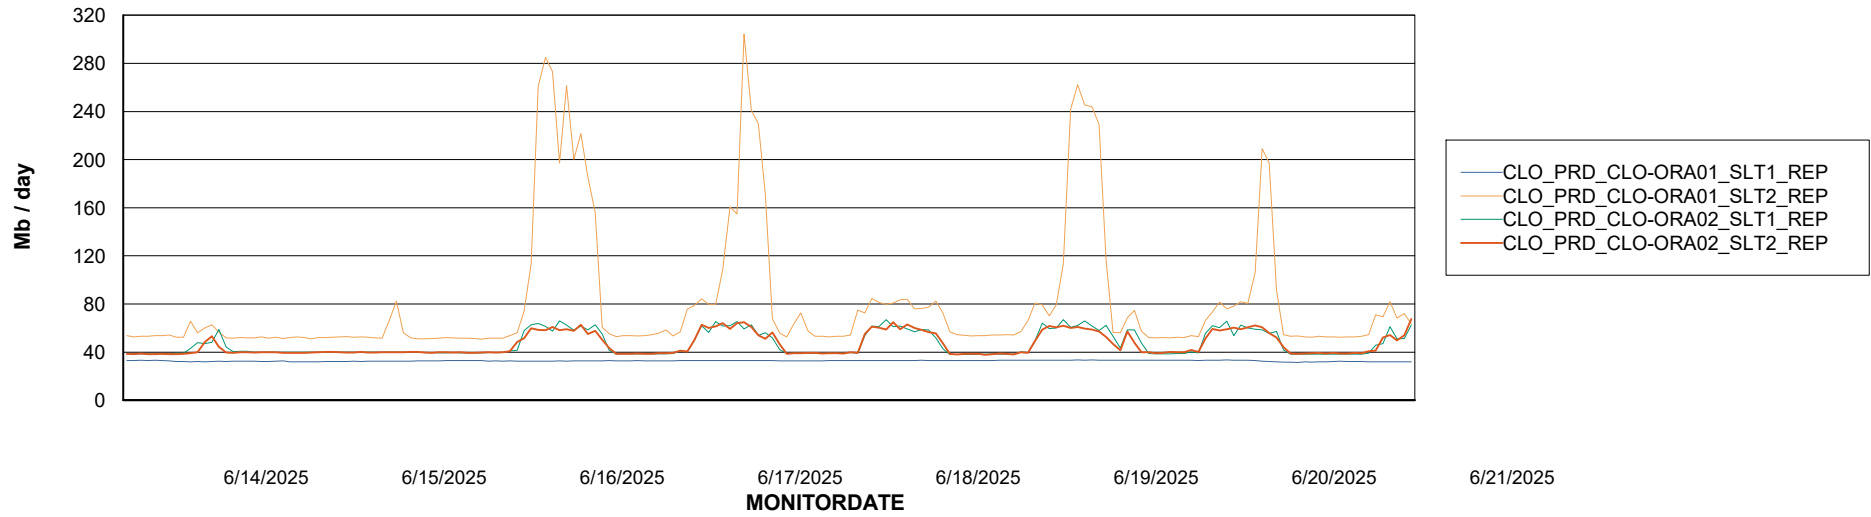

ABSSolute Application ReportServer Services

Avg memory used per ReportServer Service