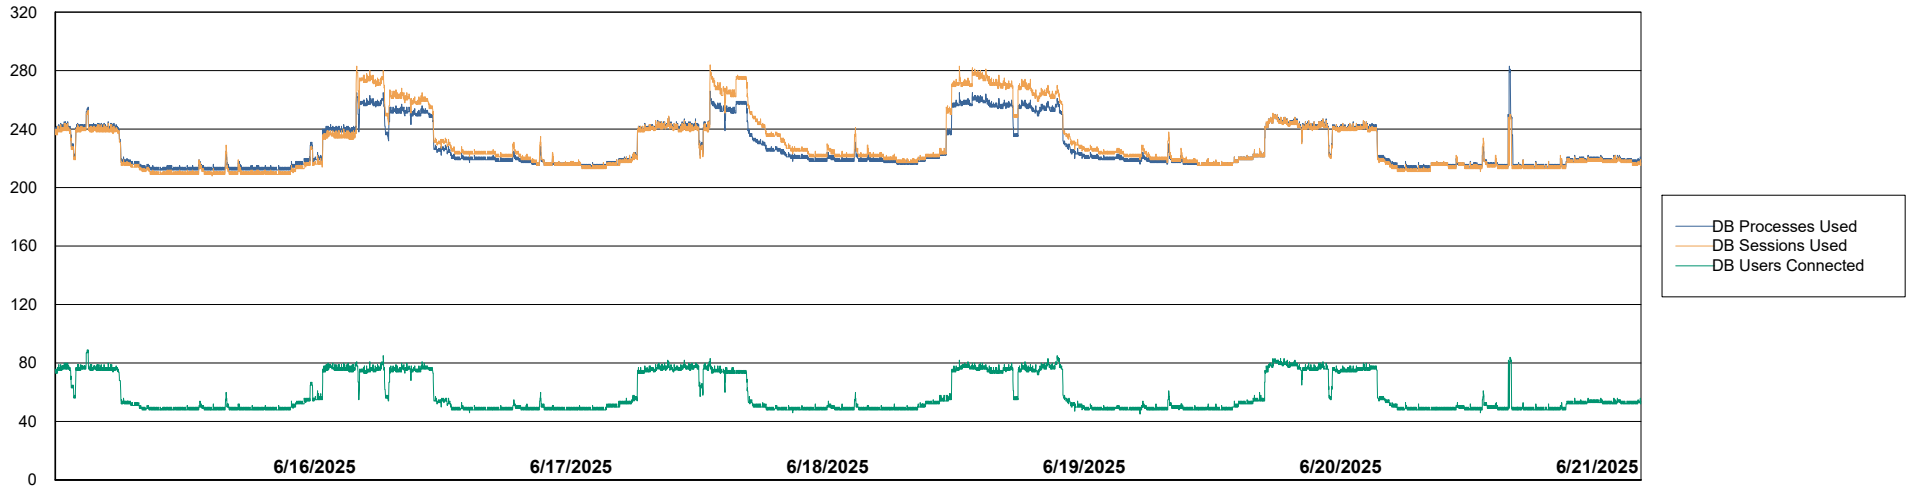

Database Performance CLO_PRD_CLO-ORA01_ABS1