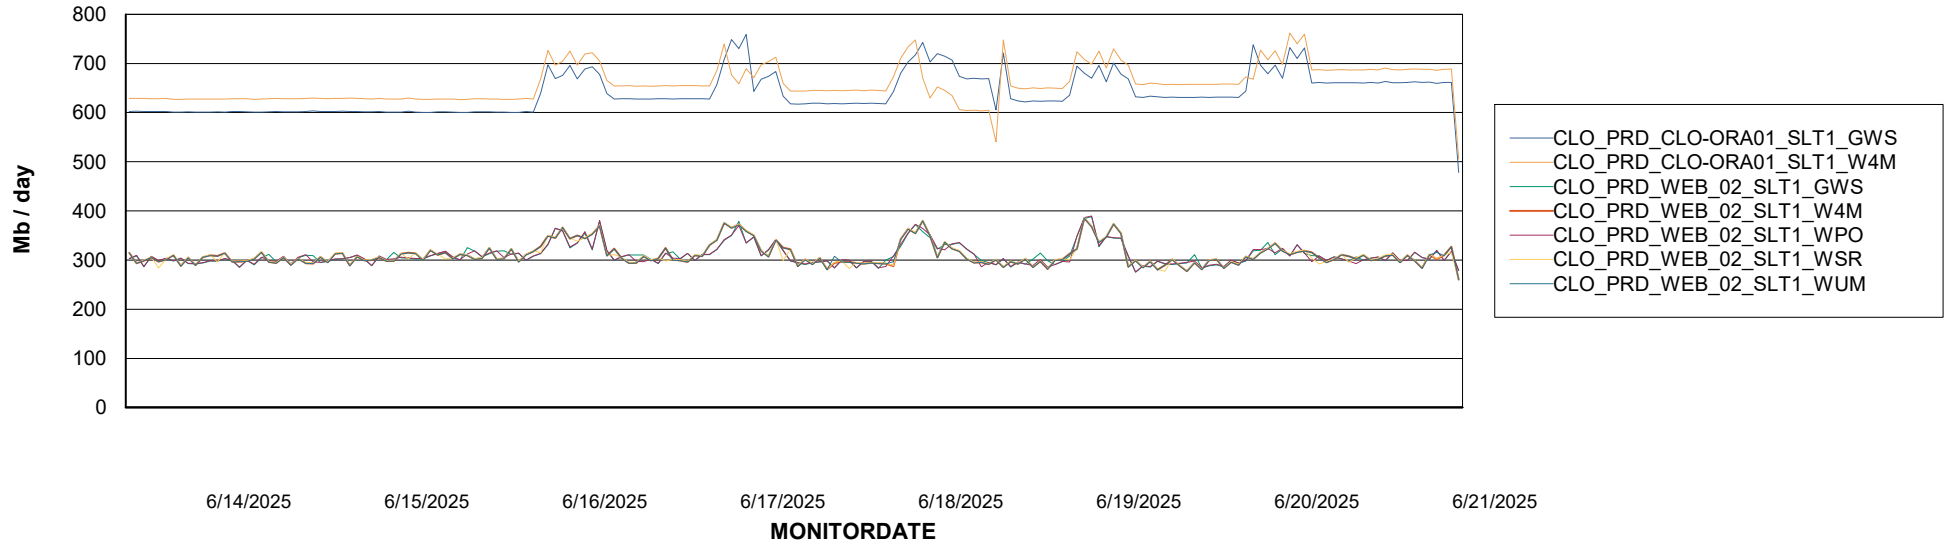

ABSolute Web Component Services

Avg memory used per ABS Web component