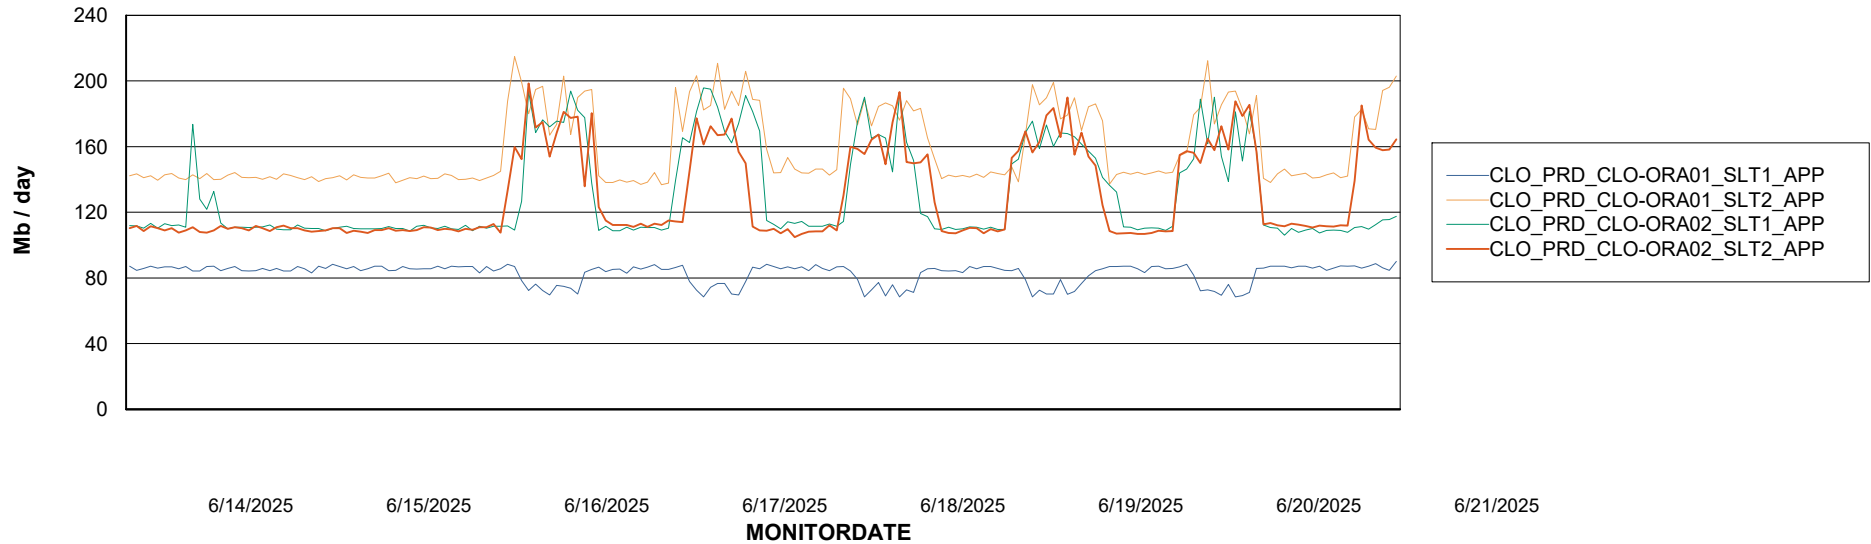

ABSSolute Application Server Services

Avg memory used per ABS Server Service