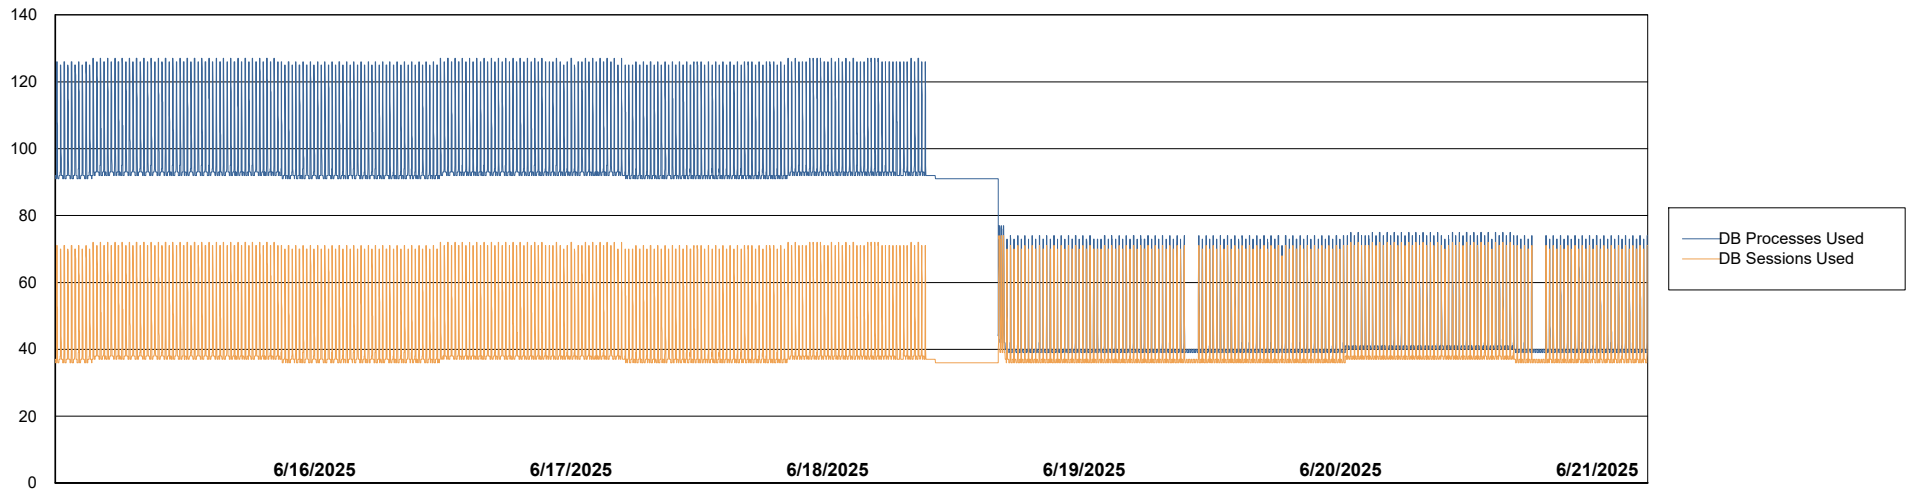

Database Performance CLO_PRD_CLO-ORA02_HSBABS1

DB Processes Max 1,000