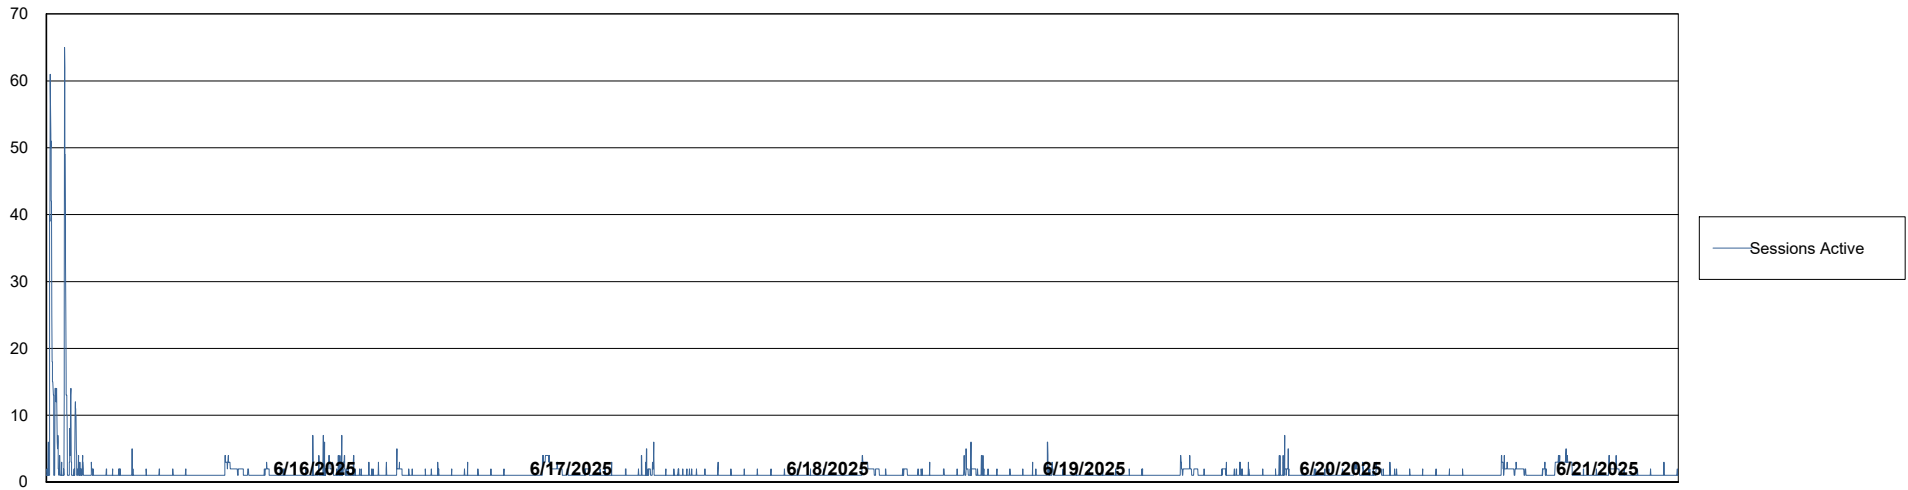

Database Performance   CLB-BI2-AMS_ABS1_DB