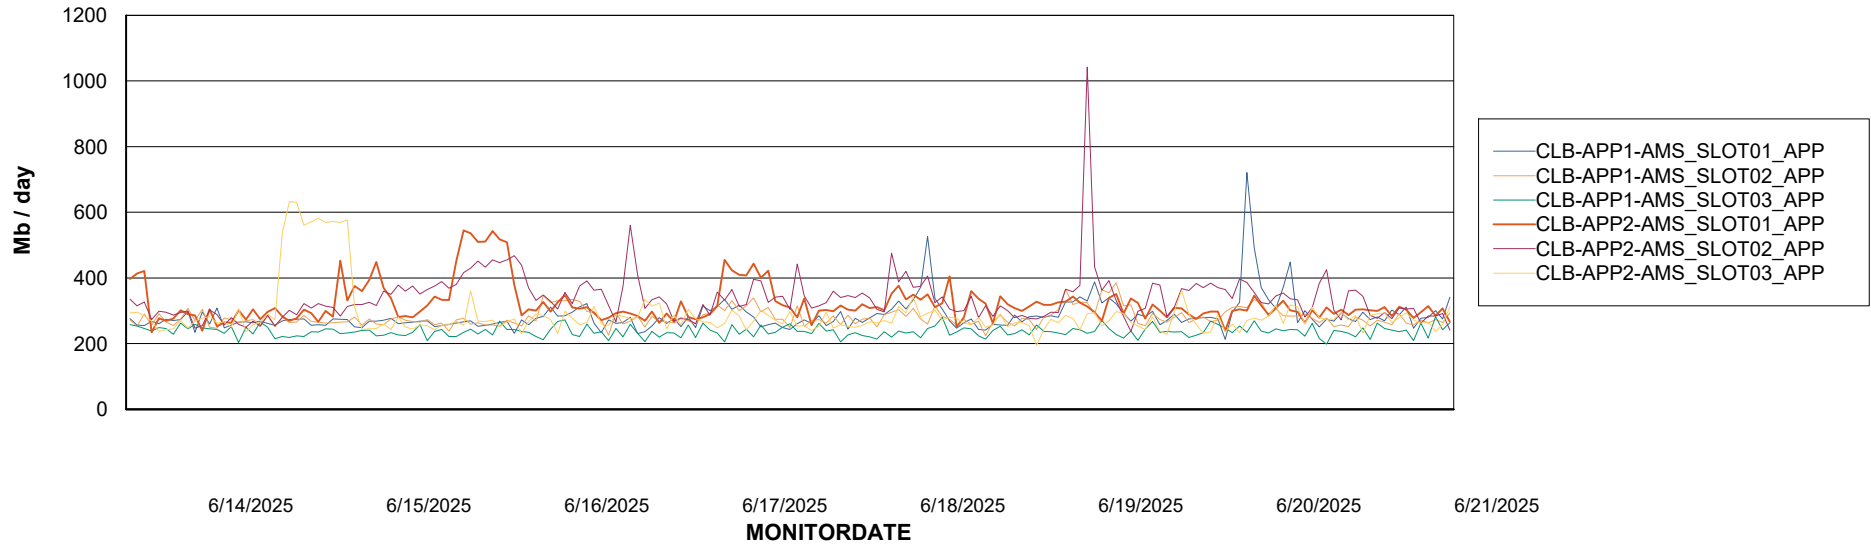

ABSSolute Application Server Services

Avg memory used per ABS Server Service