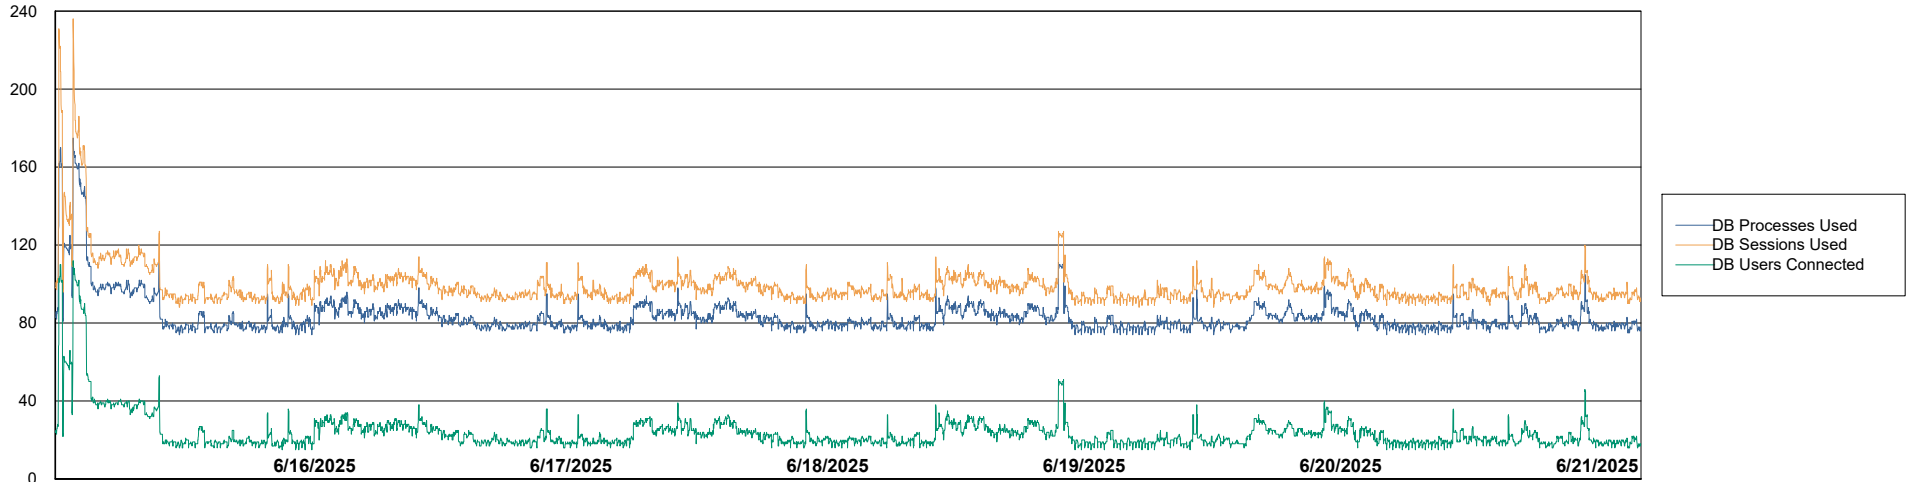

Database Performance   CLB-BI2-AMS_ABS1_DB