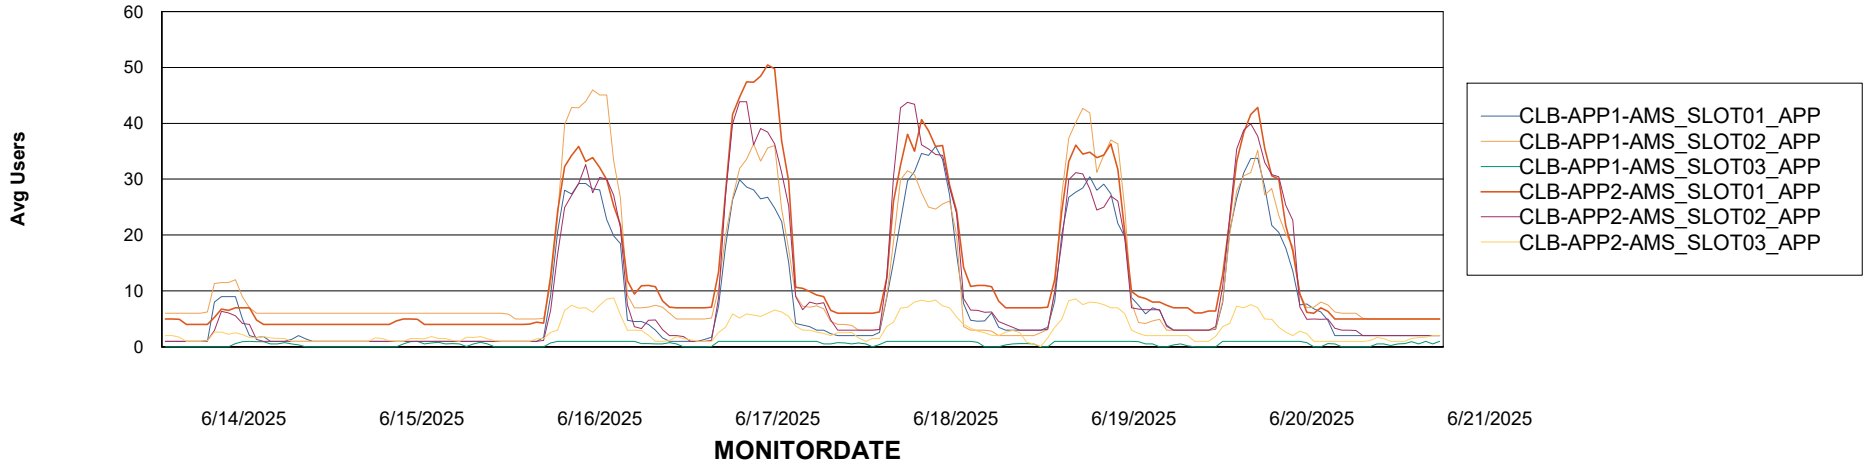

Avg users per day per ABS server