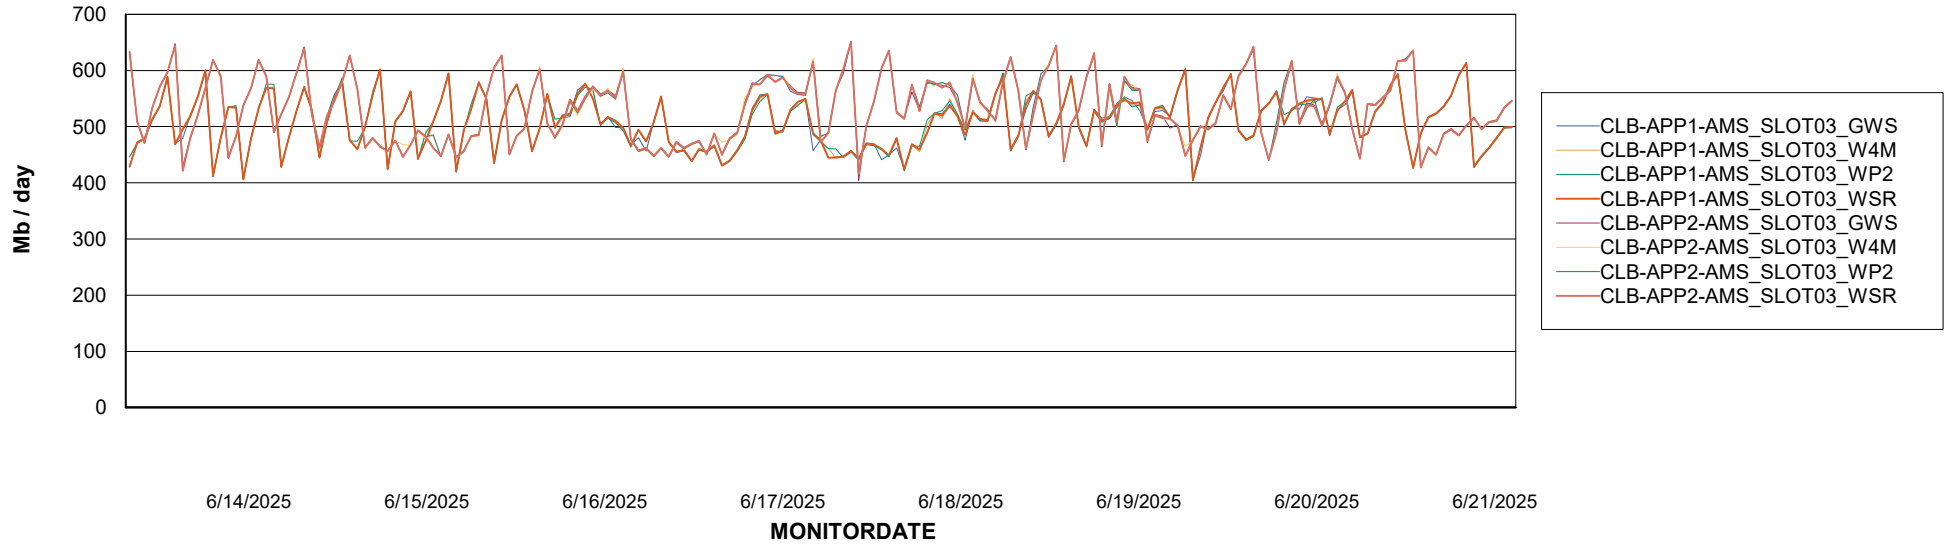

ABSSolute Web Component Services

Avg memory used per ABS Web component