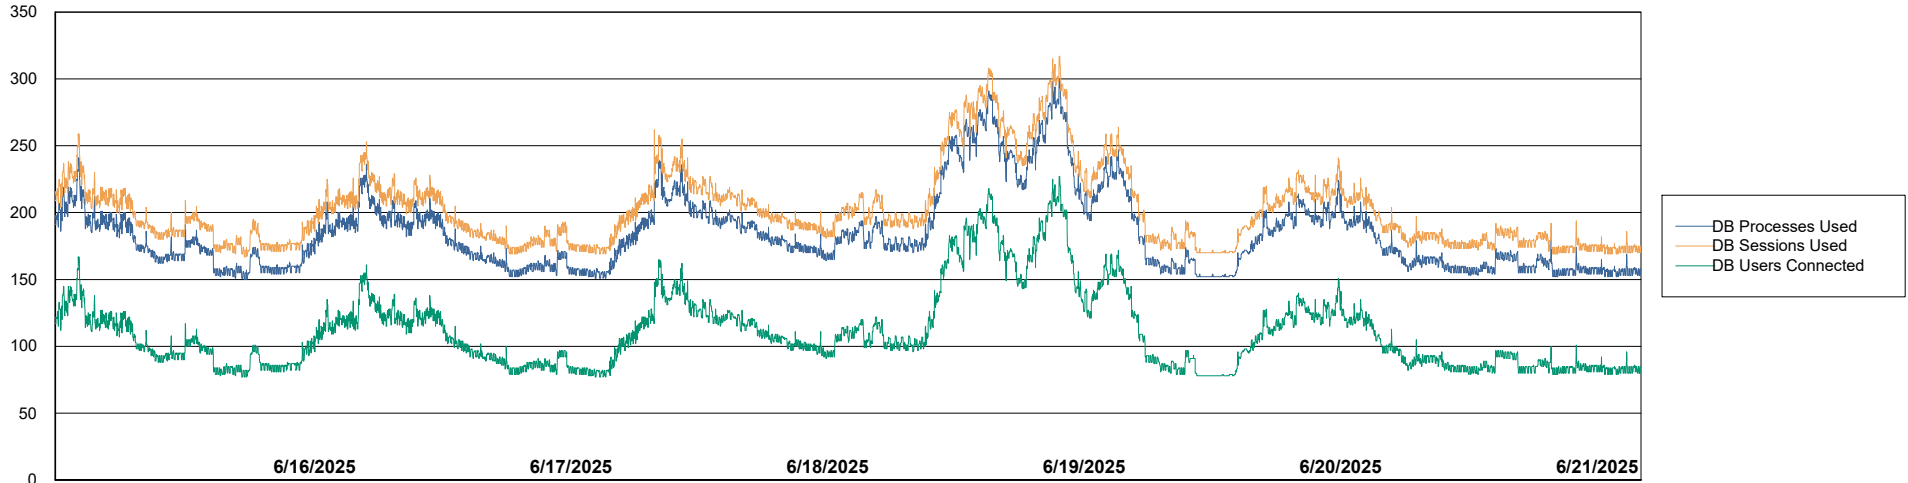

Database Performance: CLB-DBS1-AMS_PROD_ABS1