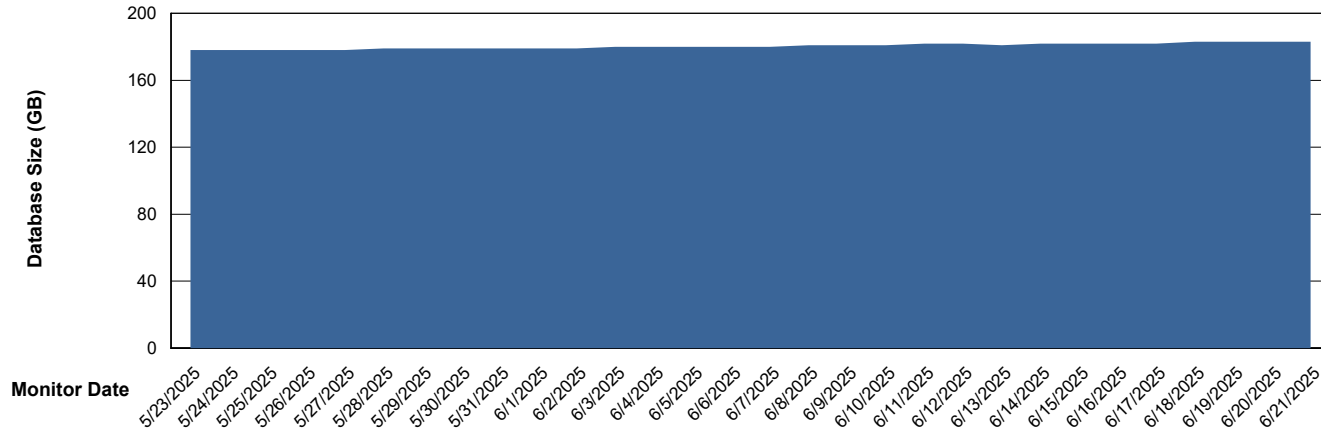

DATABASE SIZE   CLB-BI2-AMS_ABS1_DB

Database growth over last month