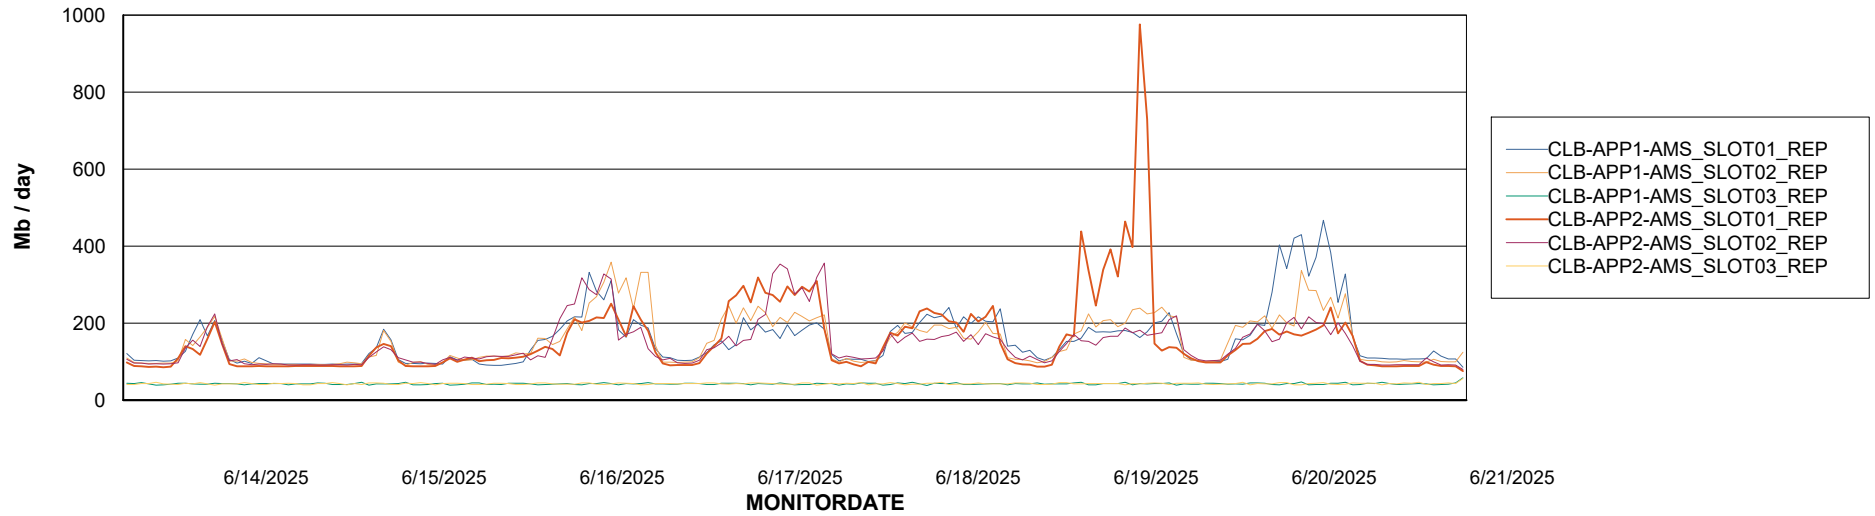

ABSSolute Application ReportServer Services

Avg memory used per ReportServer Service