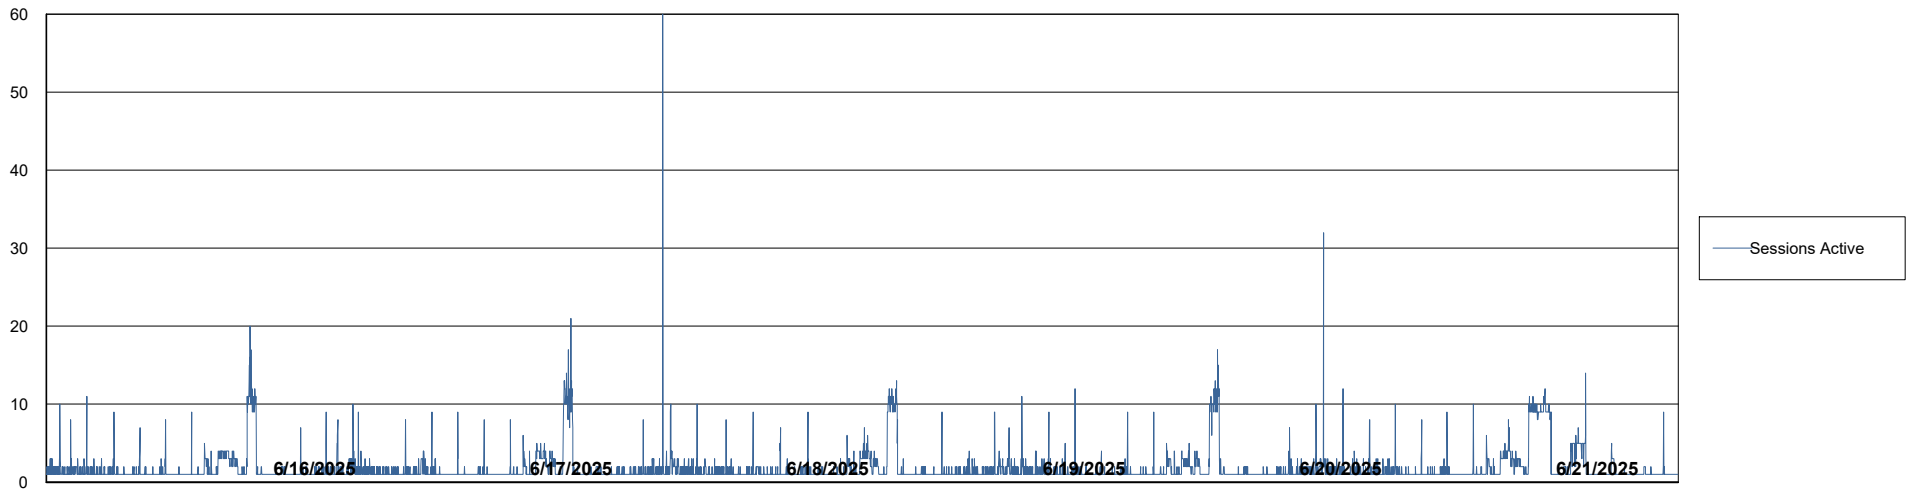

Database Performance: CLB-DBS1-AMS_PROD_ABS1