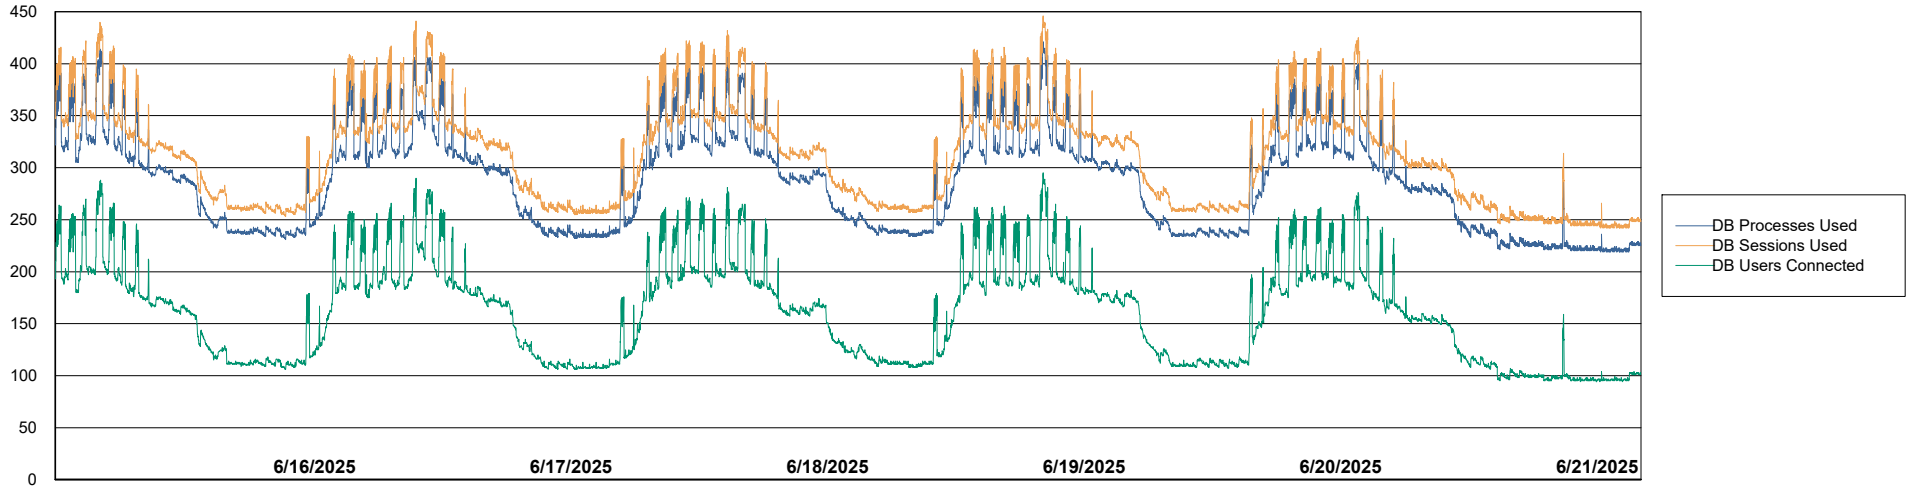

Weekly SLA Customer Report

Customer BNL_Production
Database ID 83

Database Performance BNLDB_Production

Weekly SLA Customer Report

Customer BNL_Production
Database ID 83

Database Performance BNLDB_Standby

DB Processes Max 0
DB Processes Max 1,000
DB Processes Max 4