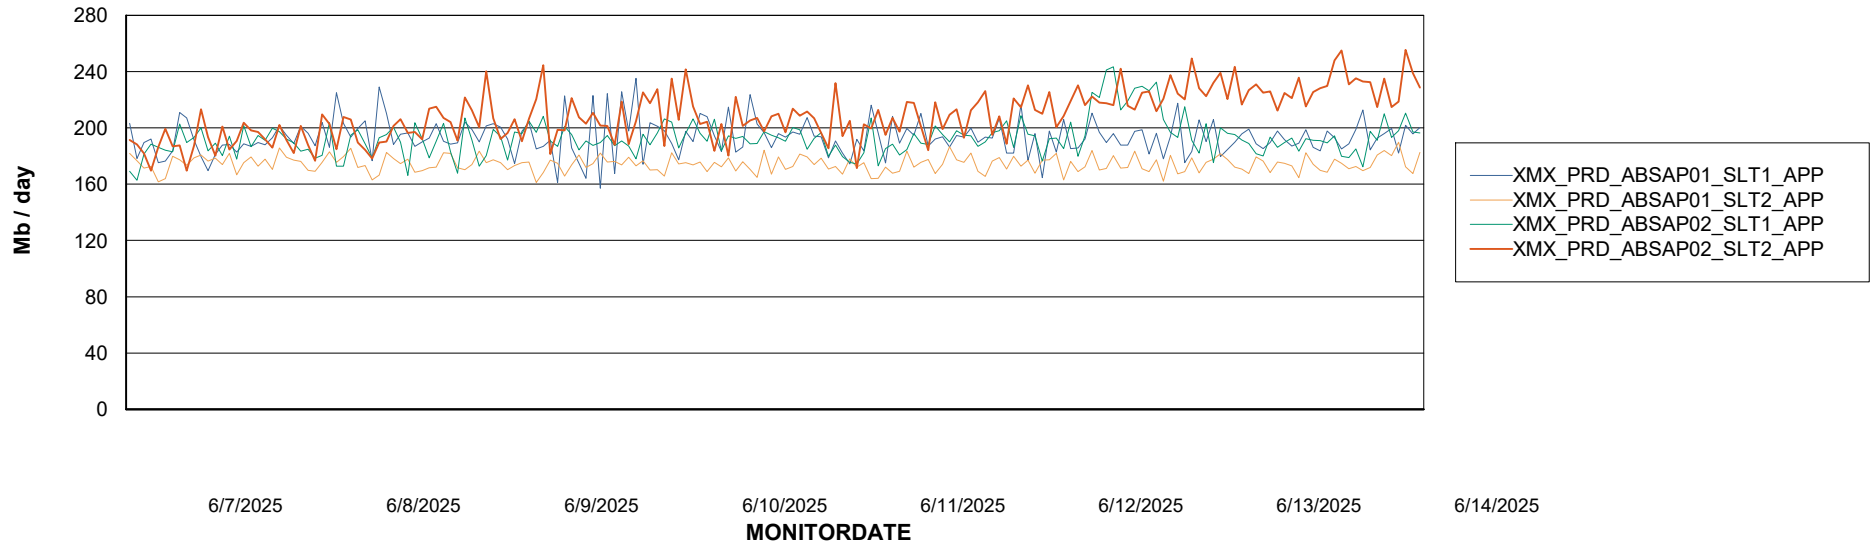

ABSSolute Application Server Services

Avg memory used per ABS Server Service