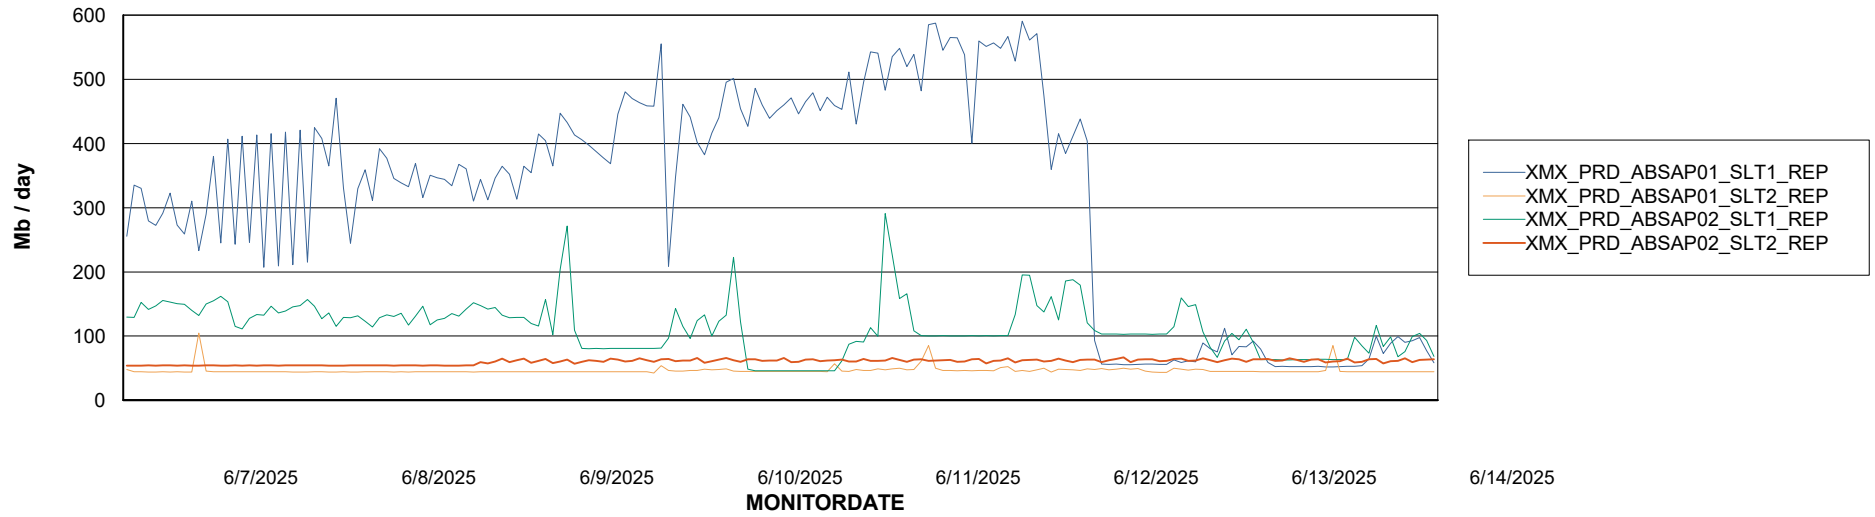

ABSSolute Application ReportServer Services

Avg memory used per ReportServer Service