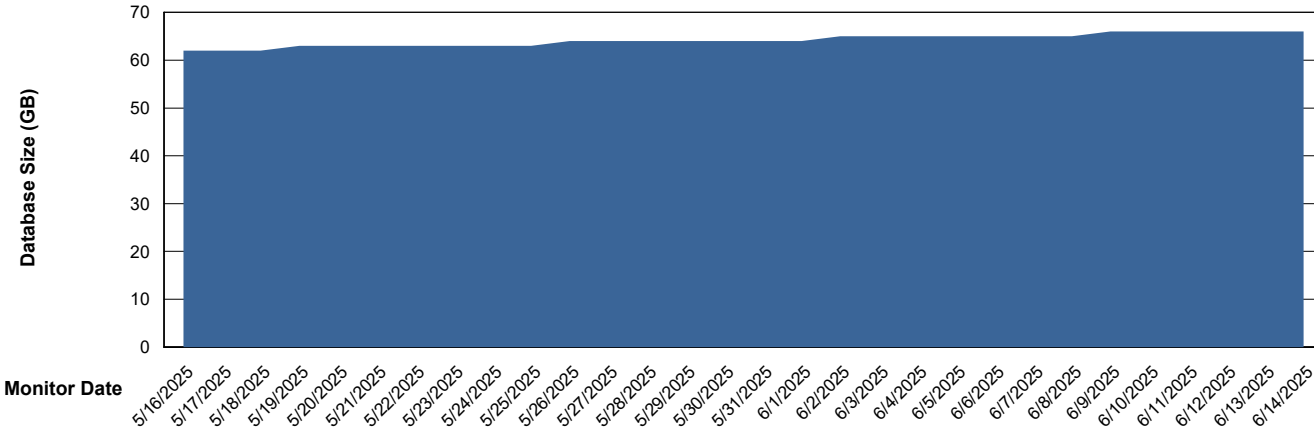

Database growth over last month

Database Tablespace XMX_PROD_ABSDB01_PRDB_ABS1

Date	Tablespace Name	Filesize (Gb)	Usedsize (Gb)	Percentage free
6/14/2025	ABSDATA	57	47	18
	INDX	8	0	100
6/13/2025	ABSDATA	57	47	18
	INDX	8	0	100
6/12/2025	ABSDATA	57	47	18
	INDX	8	0	100
6/11/2025	ABSDATA	57	47	18
	INDX	8	0	100
6/10/2025	ABSDATA	57	47	18
	INDX	8	0	100
6/9/2025	ABSDATA	55	46	16
	INDX	8	0	100
6/8/2025	ABSDATA	55	46	16
	INDX	8	0	100