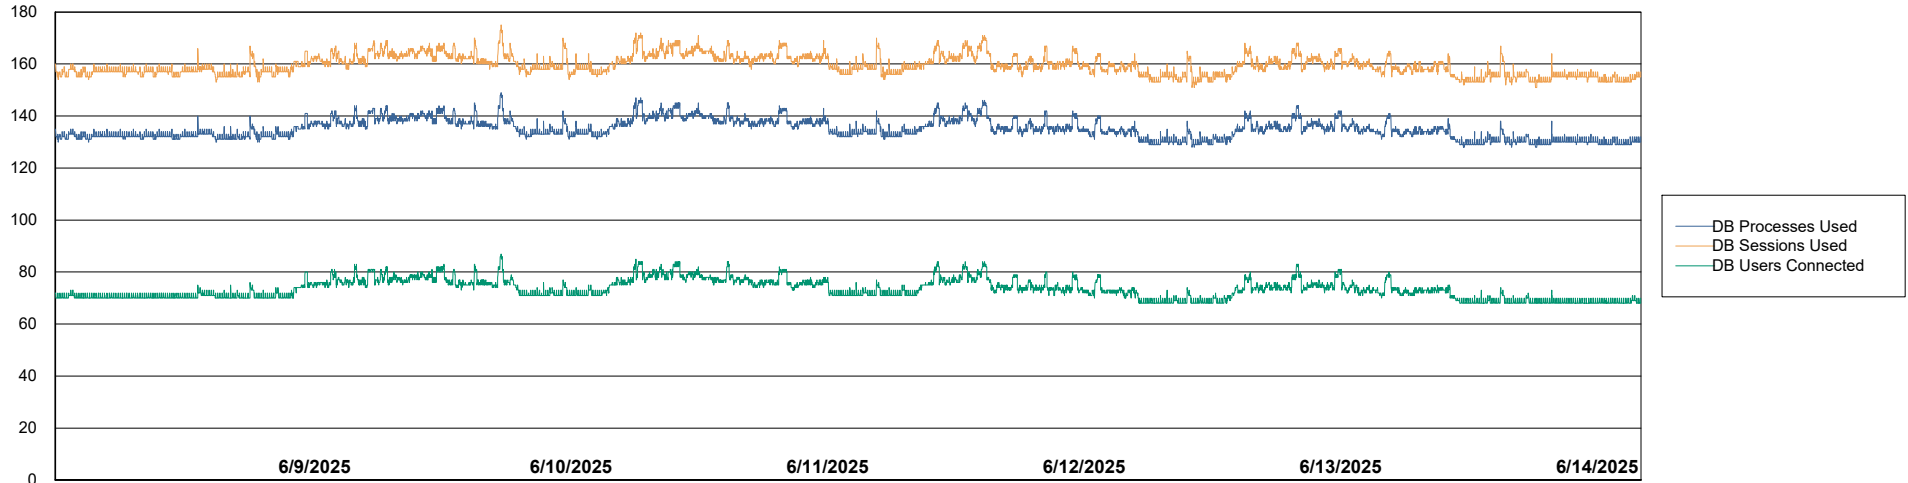

Database Performance VOS_PRD_ABSORA1-2022_ABS1