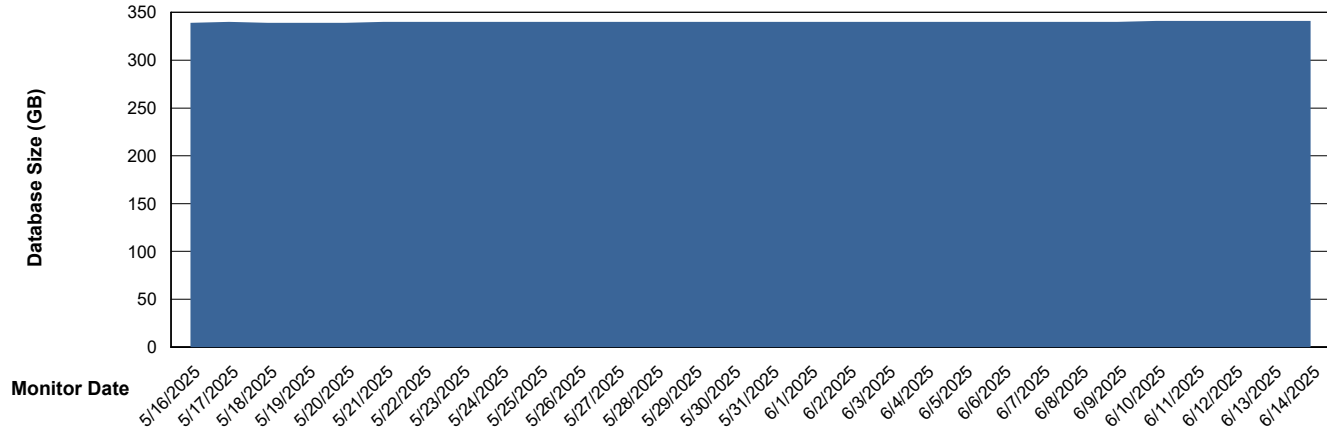

Database growth over last month