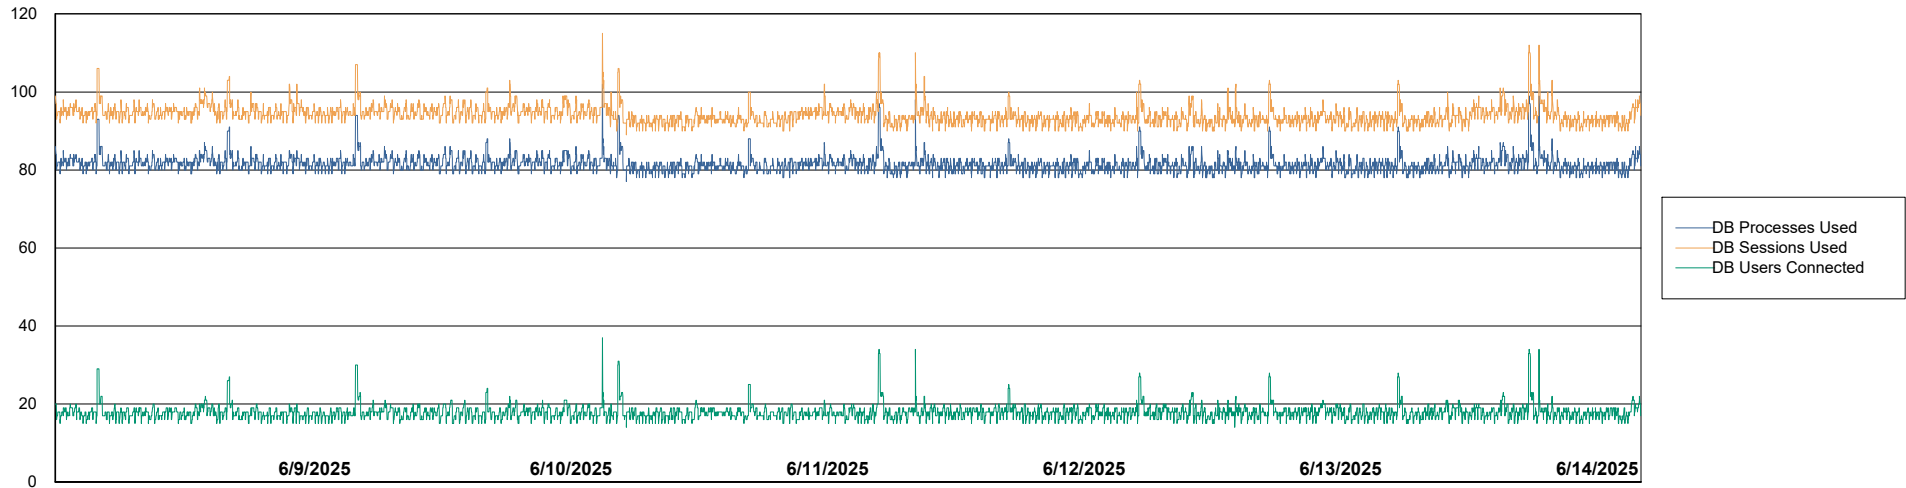

Weekly SLA Customer Report

Customer VOS_Production
Database ID 143

Database Performance VOS_PRD_ABSBI-2018_ABS1

Weekly SLA Customer Report

Customer VOS_Production
Database ID 143

Database Performance VOS_PRD_ABSBI-2025_ABS1