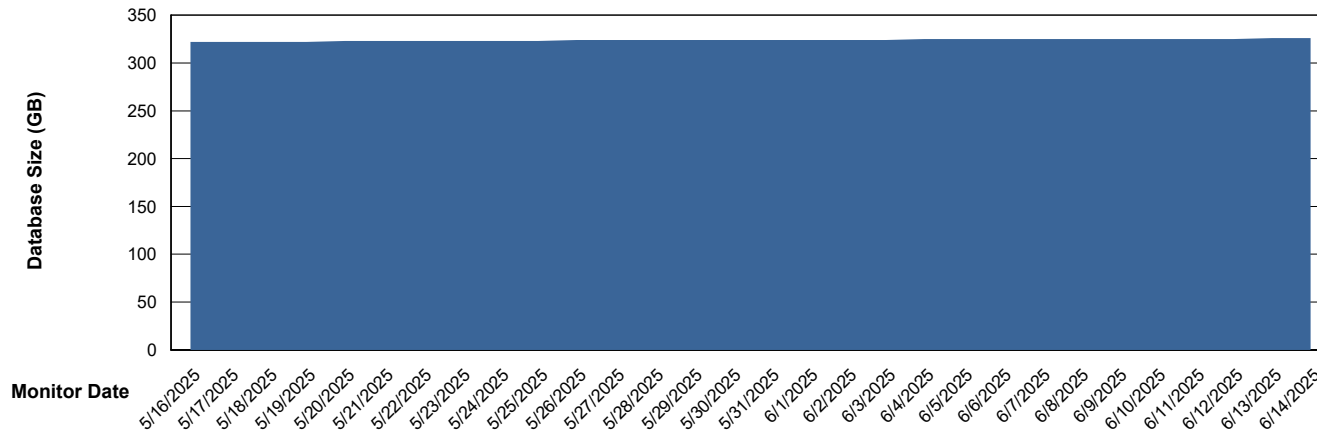

DB Processes Max 1,000

Weekly SLA Customer Report

Customer VOS_Production
Database ID 143

DATABASE SIZE VOS_PRD_ABSBI-2018_ABS1

Database growth over last month

DATABASE SIZE VOS_PRD_ABSBI-2025_ABS1

Database growth over last month