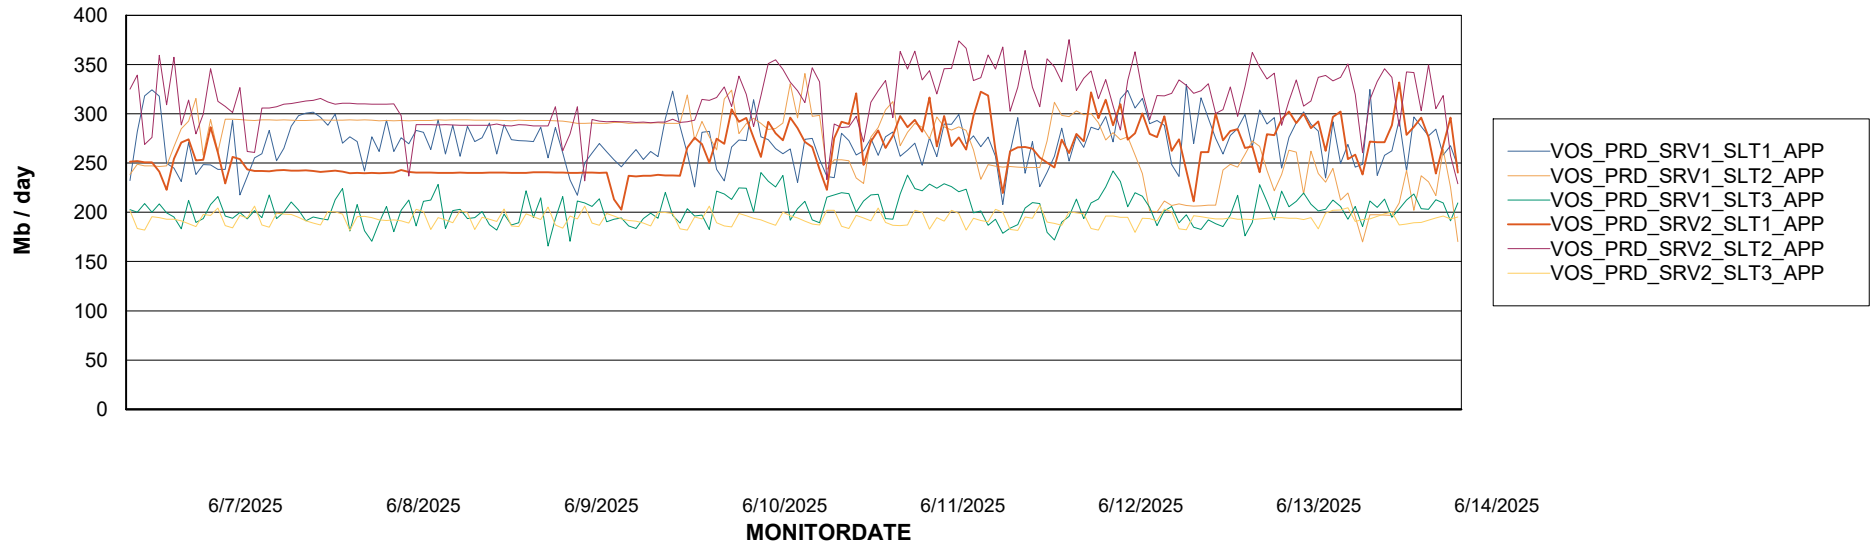

ABSSolute Application Server Services

Avg memory used per ABS Server Service