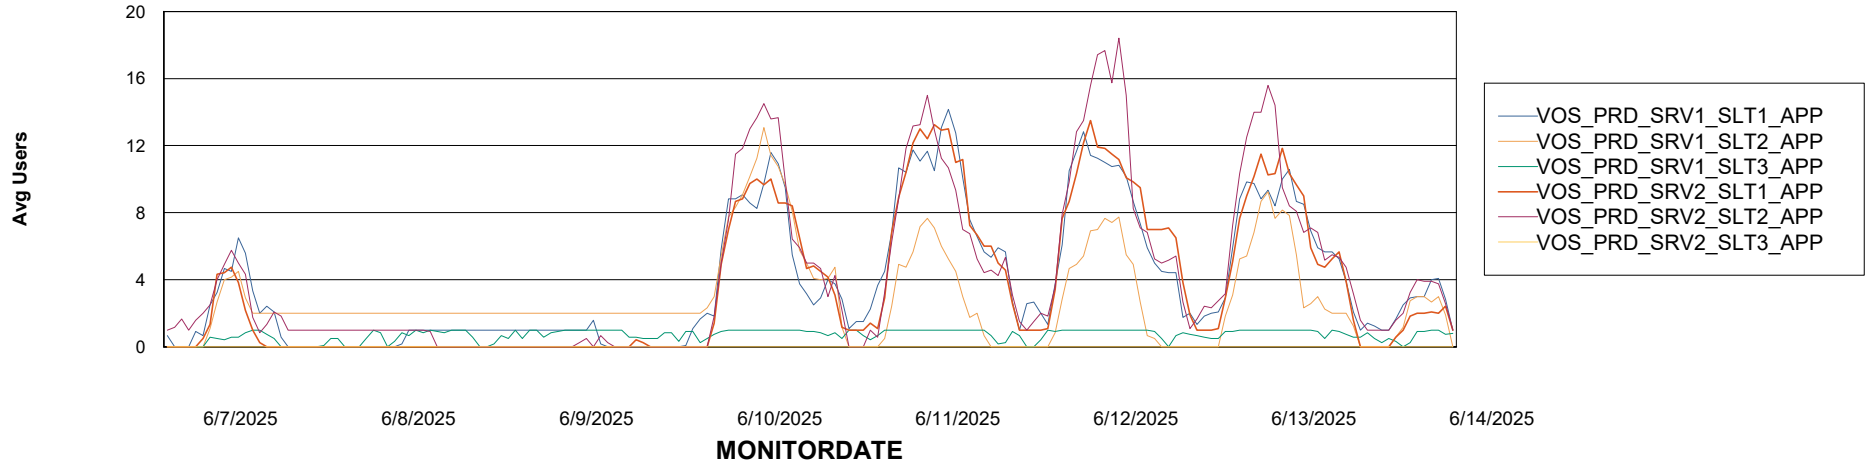

Weekly SLA Customer Report

Customer VOS_Production
Database ID 143

ABSSolute Application Server Services

Avg memory used per ABS Server Service

Avg users per day per ABS server

Weekly SLA Customer Report

Customer VOS_Production
Database ID 143