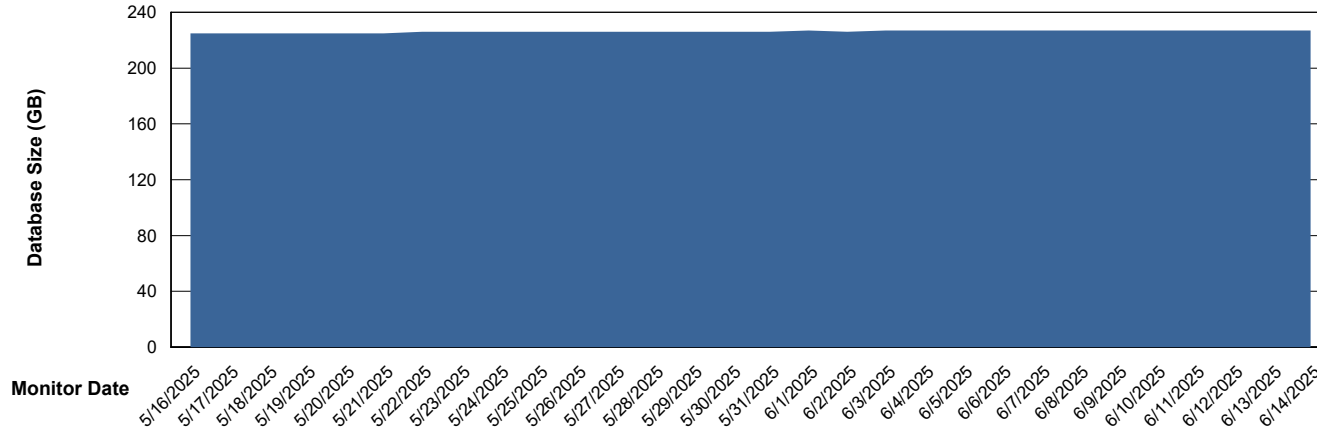

DB Processes Max 1,000

Weekly SLA Customer Report

Customer VOS_Production
Database ID 143

DATABASE SIZE VOS_PRD_ABSBI-2018_ABS1

Database growth over last month

DATABASE SIZE VOS_PRD_ABSBI-2025_ABS1

Database growth over last month