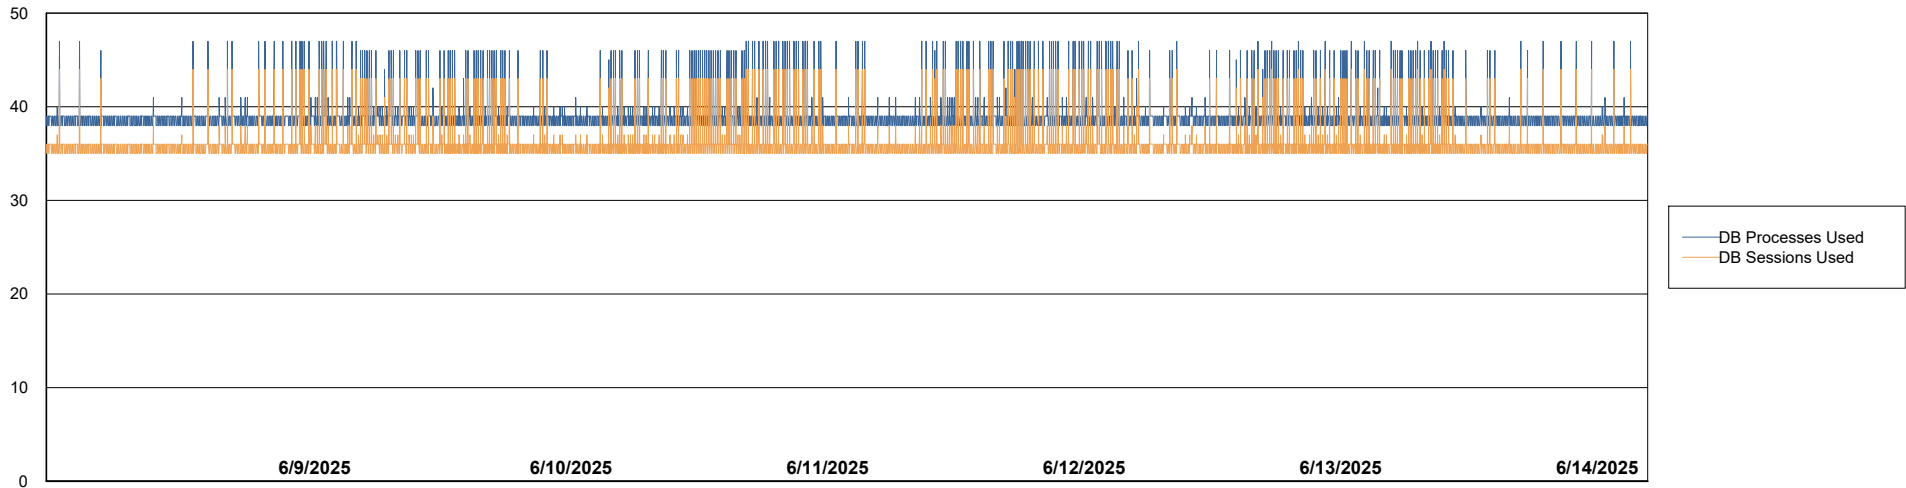

Database Performance VOS_PRD_ABSORA2-2022_HSBABS1

DB Processes Max 1,000