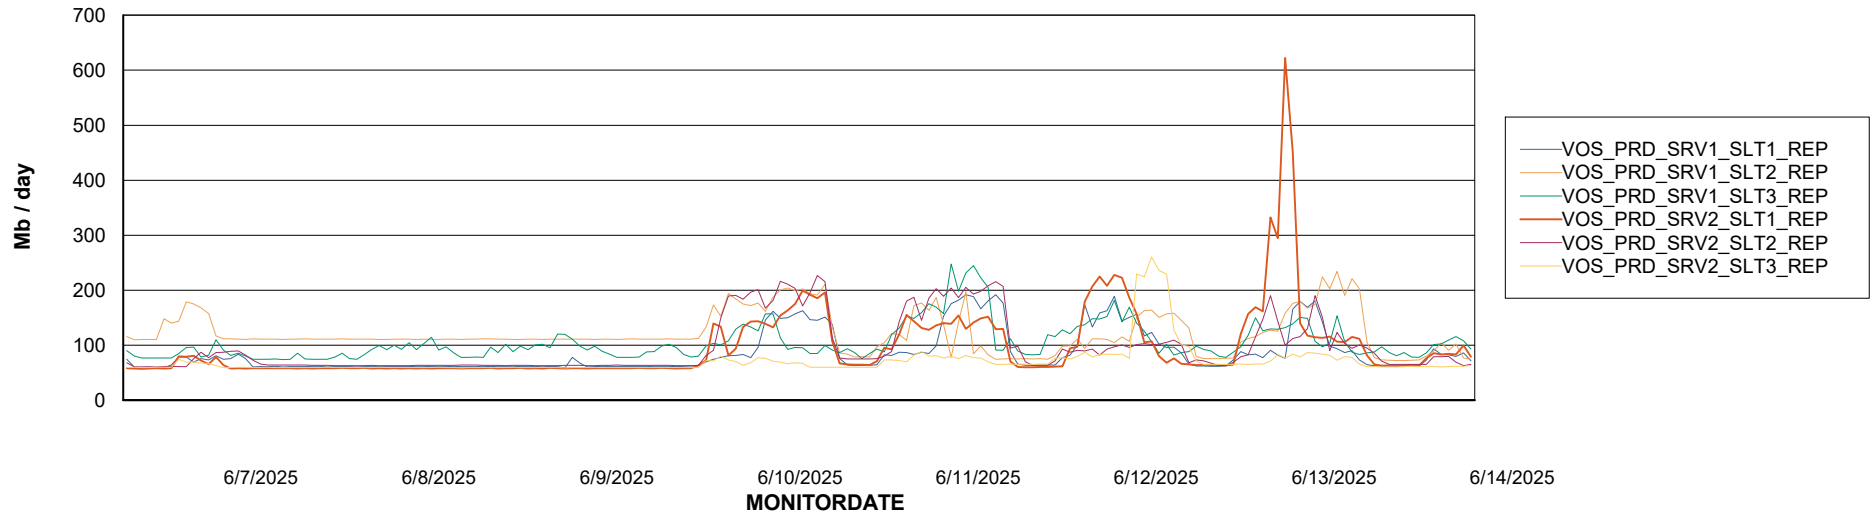

ABSSolute Application ReportServer Services

Avg memory used per ReportServer Service