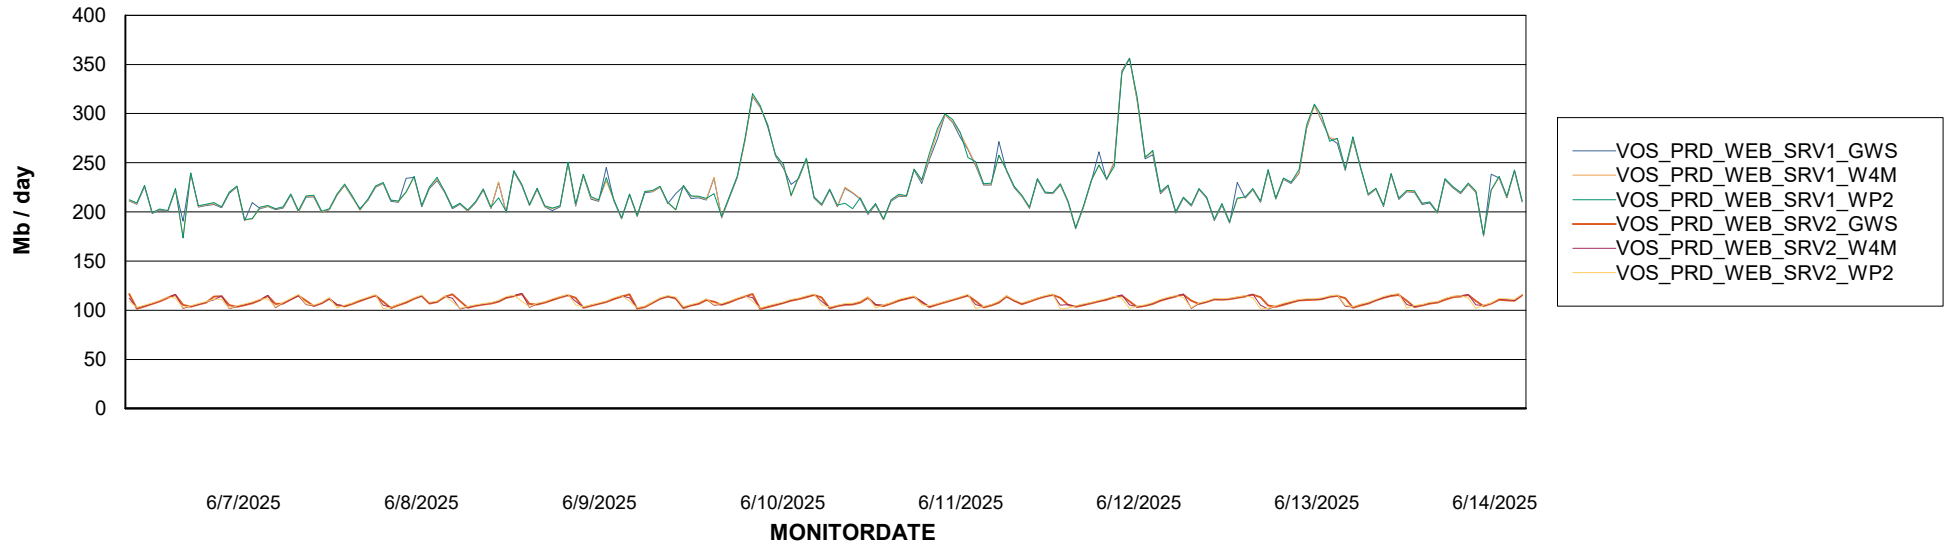

ABSSolute Application ReportServer Services

Avg memory used per ReportServer Service

Weekly SLA Customer Report

Customer VOS_Production
Database ID 143

ABSSolute Web Component Services

Avg memory used per ABS Web component