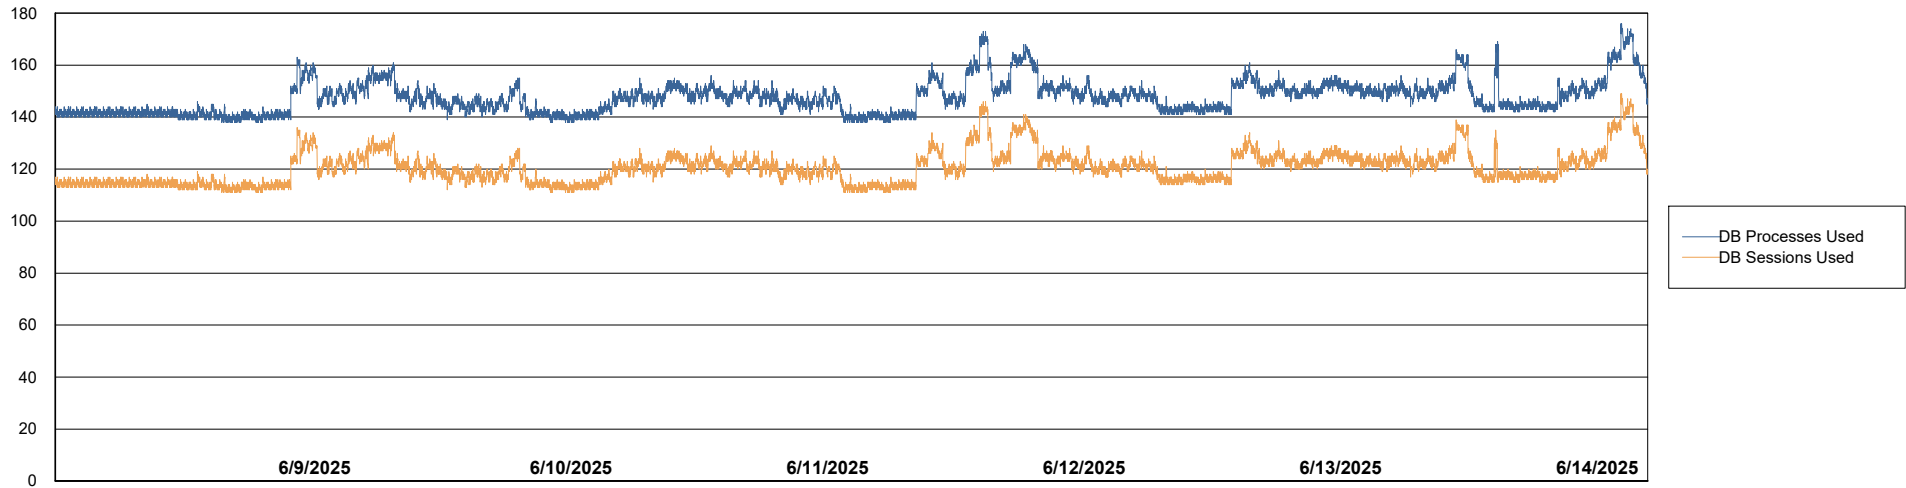

Database Performance STK_PRD_ABSDBORACLE01_ABS1

DB Processes Max 1,000