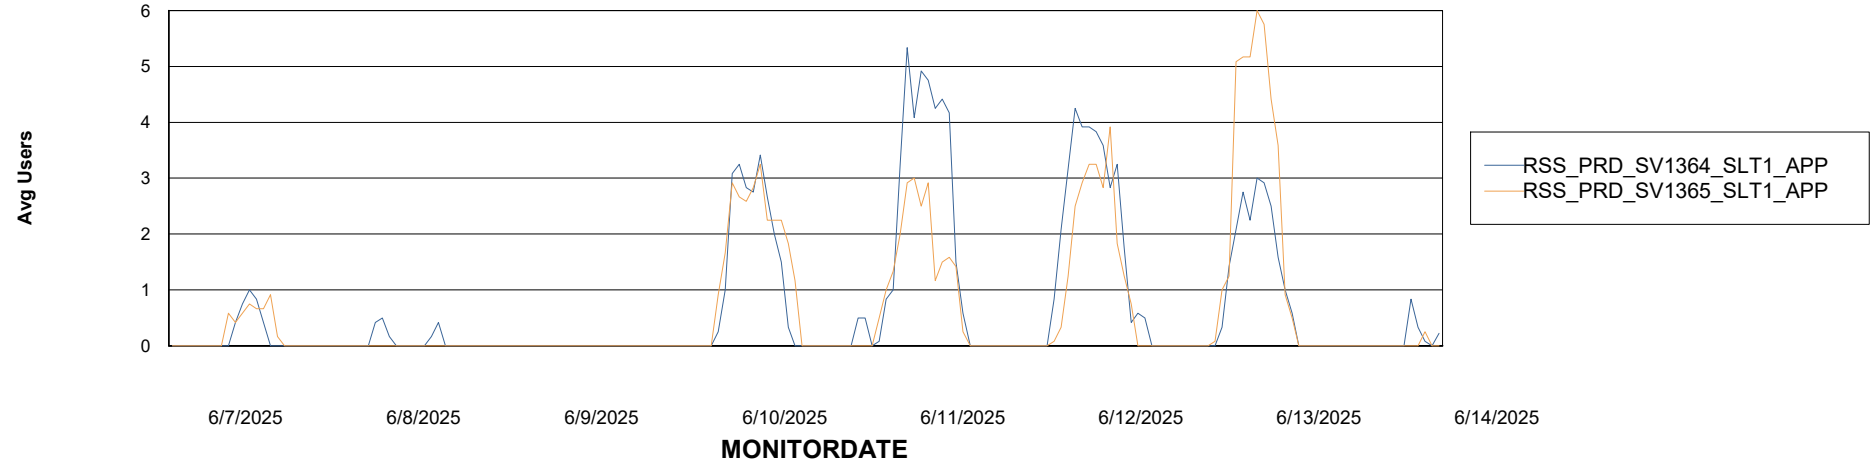

Avg users per day per ABS server