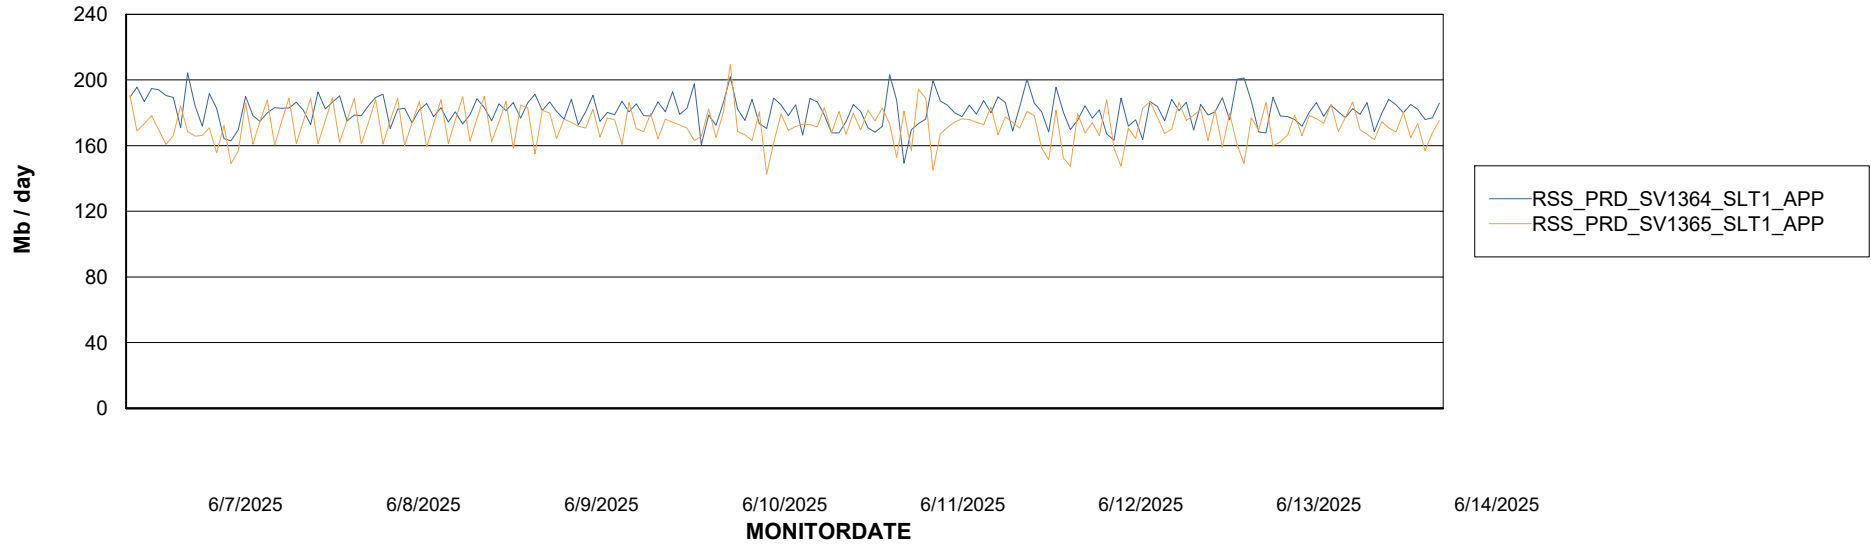

ABSSolute Application Server Services

Avg memory used per ABS Server Service