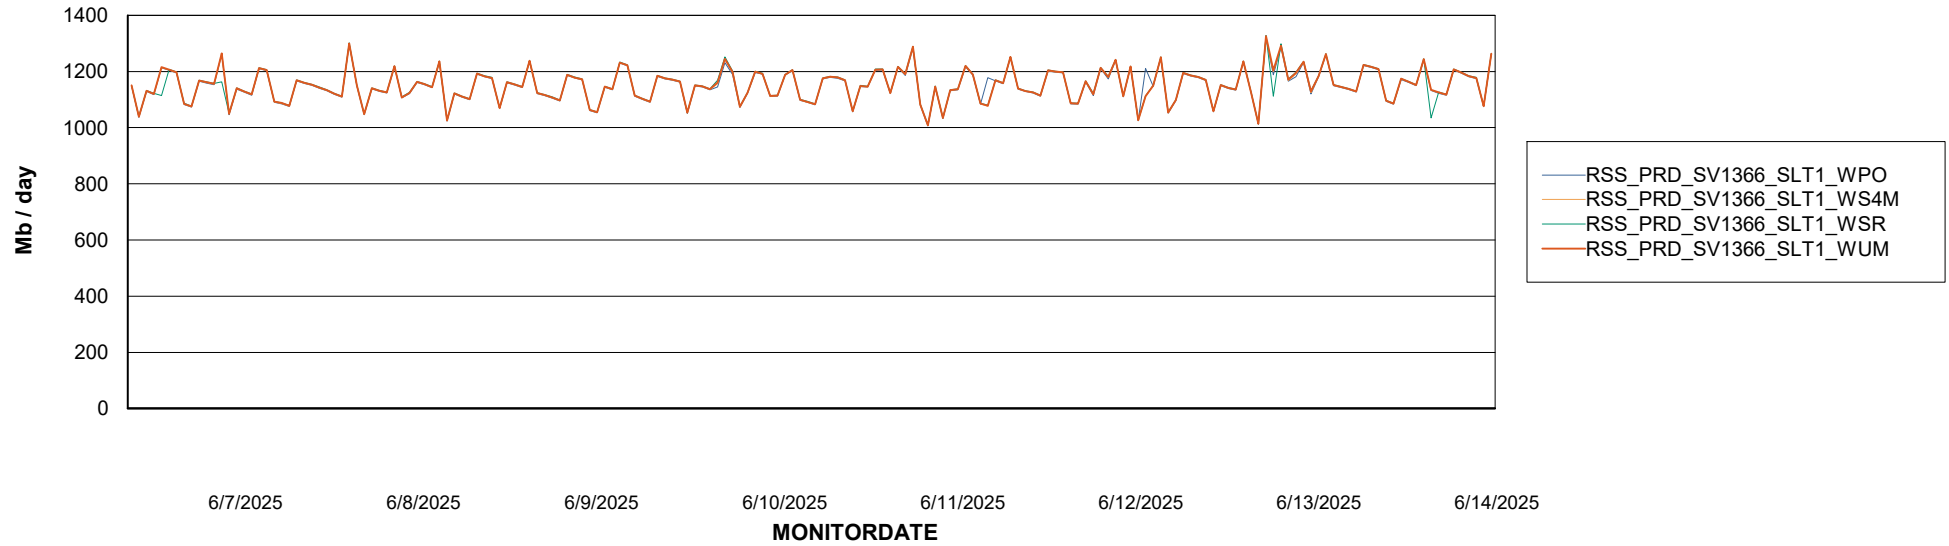

ABSSolute Web Component Services

Avg memory used per ABS Web component