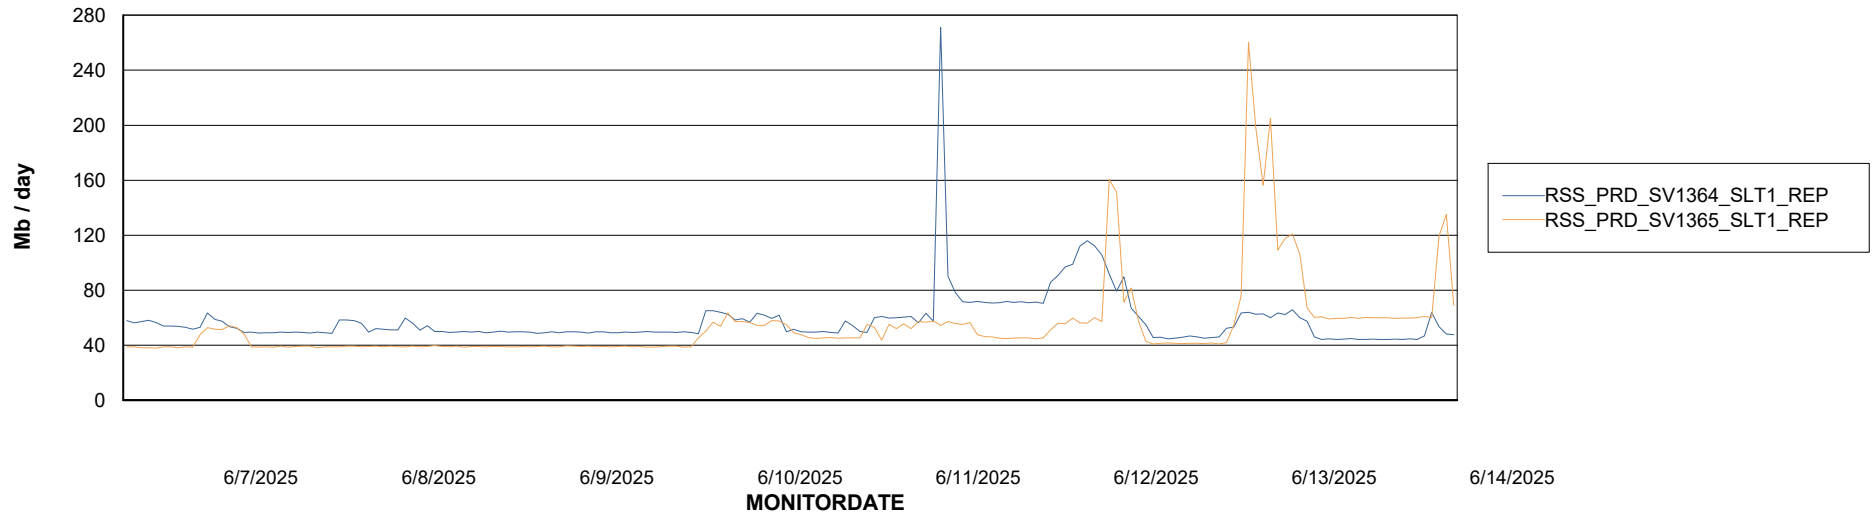

Avg memory used per ABS Server Service

Avg users per day per ABS server

Weekly SLA Customer Report

Customer RSS Production
Database ID 52

ABSSolute Application ReportServer Services

Avg memory used per ReportServer Service