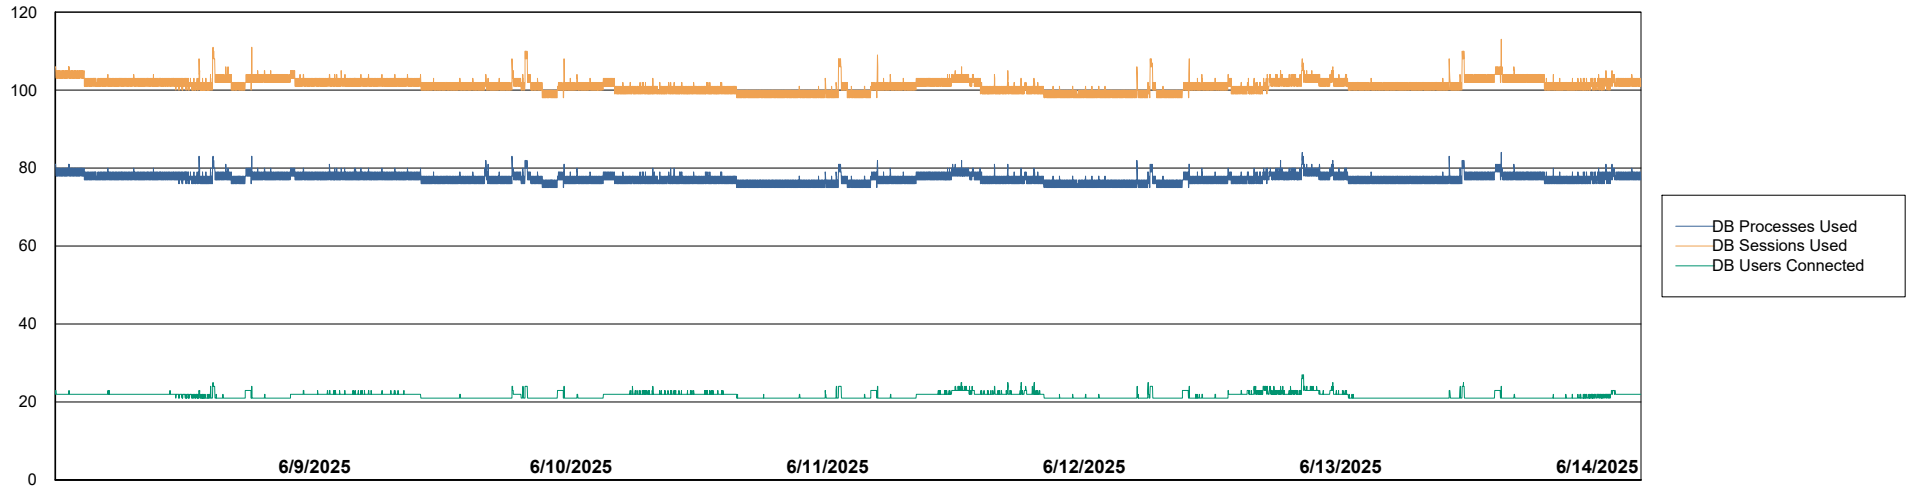

Weekly SLA Customer Report

Customer RSS Production
Database ID 52

Database Performance RSS_PRD_SV1364_PRD_ABS1

Weekly SLA Customer Report

Customer RSS Production
Database ID 52

Database Performance RSS_PRD_SV1365_PRD_HSBABS1