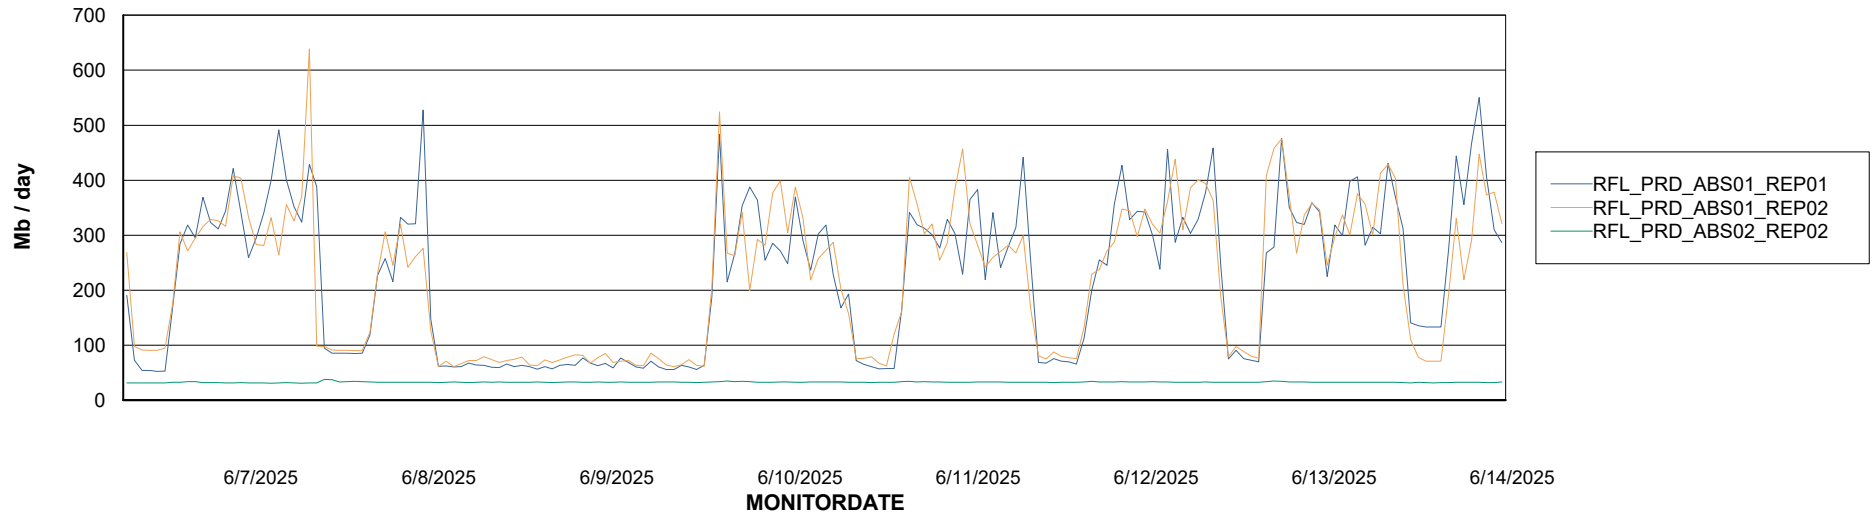

Avg memory used per ABS Server Service

Avg users per day per ABS server

Weekly SLA Customer Report

Customer RFL_Production
Database ID 36

ABSSolute Application ReportServer Services

Avg memory used per ReportServer Service