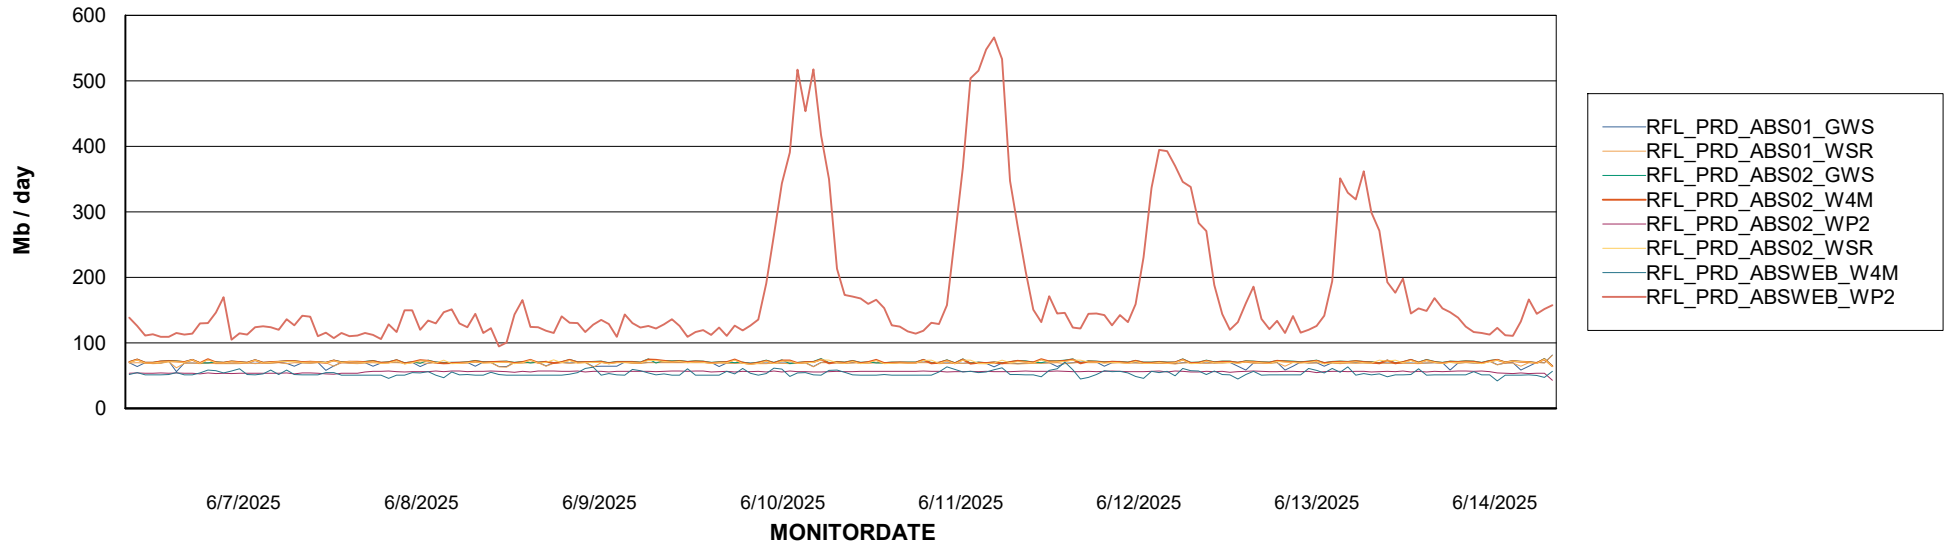

ABSSolute Web Component Services

Avg memory used per ABS Web component