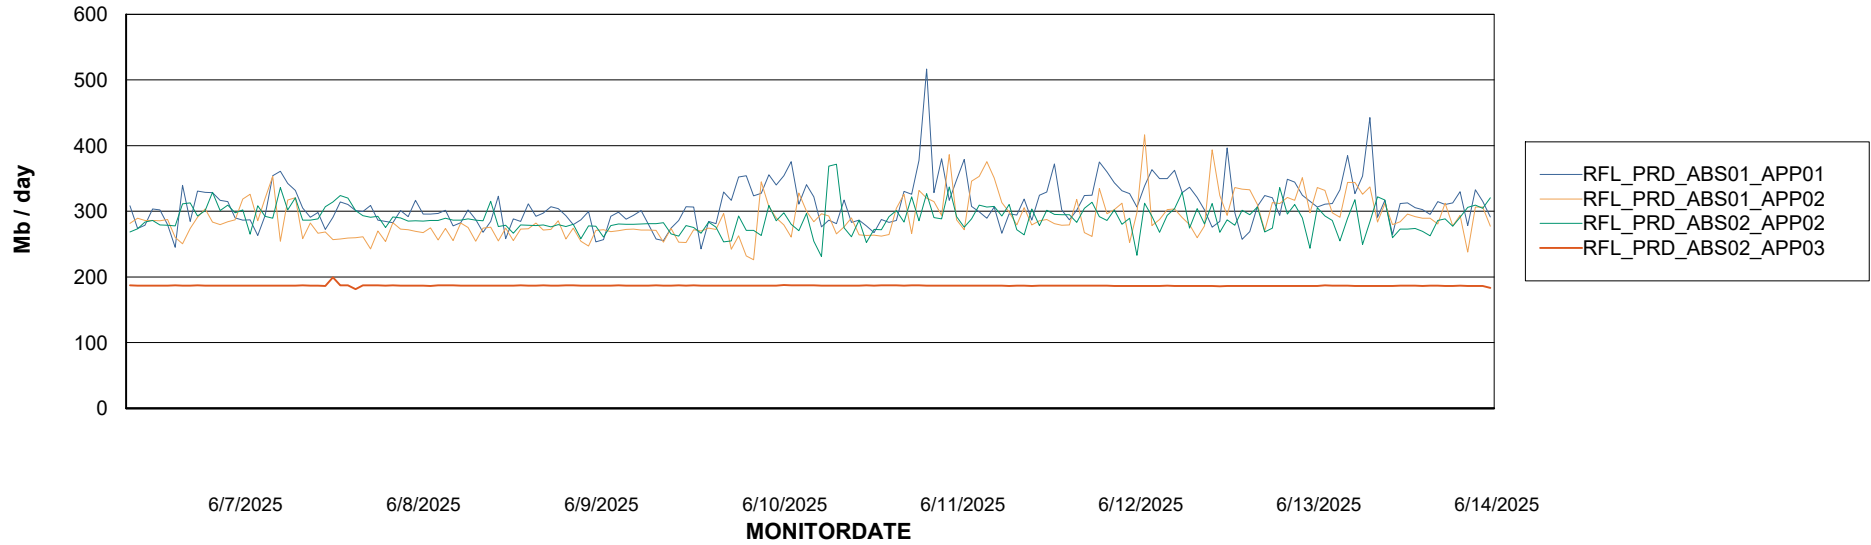

ABSSolute Application Server Services

Avg memory used per ABS Server Service