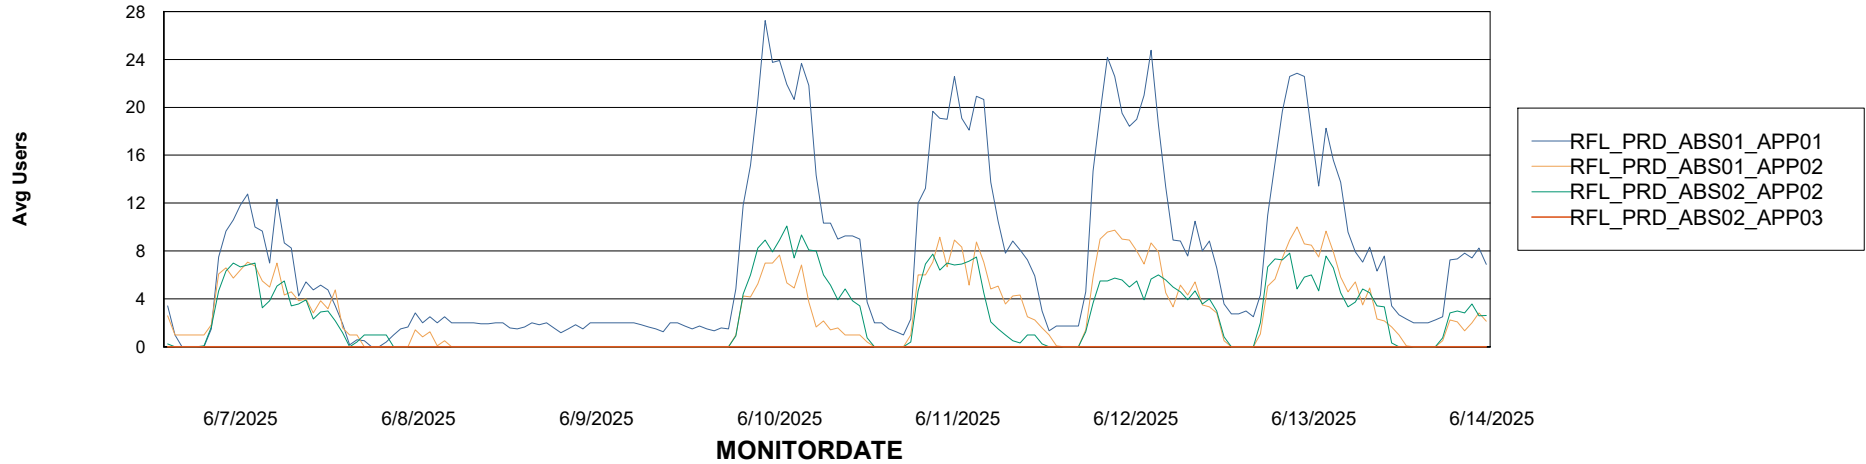

Avg users per day per ABS server