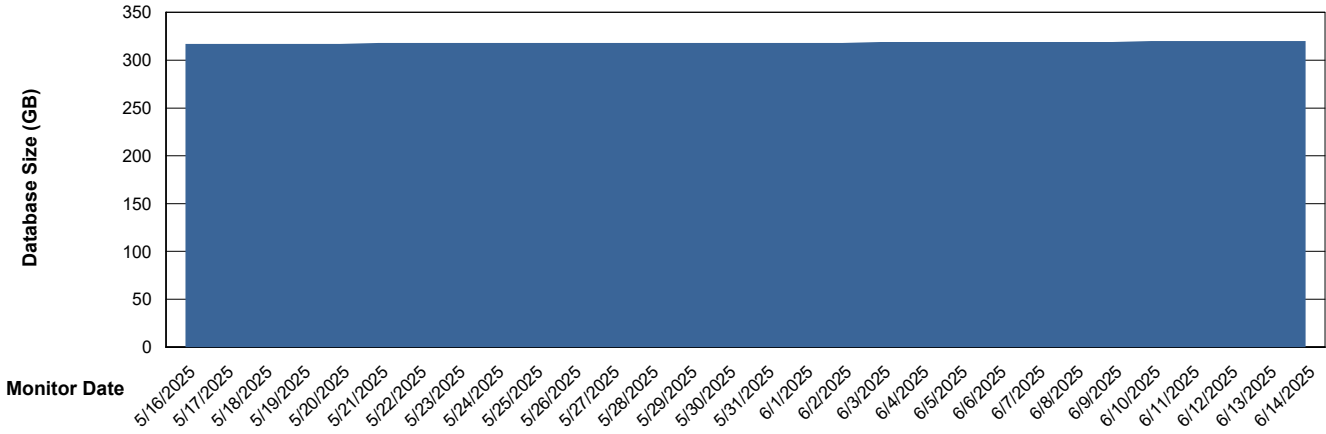

DB Processes Max 1,000

Weekly SLA Customer Report

Customer RFL_Production
 Database ID 36

DATABASE SIZE RFL_PRD_ABS01_DB

Database growth over last month

Database Tablespace RFL_PRD_ABS01_DB

Date	Tablespace Name	Filesize (Gb)	Usedsize (Gb)	Percentage free
6/14/2025	ABSDATA	117	89	24
	INDX	258	215	17
6/13/2025	ABSDATA	117	89	24
	INDX	258	215	17
6/12/2025	ABSDATA	117	89	24
	INDX	258	215	17
6/11/2025	ABSDATA	117	89	24
	INDX	258	215	17
6/10/2025	ABSDATA	117	89	24
	INDX	258	215	17
6/9/2025	ABSDATA	117	89	24
	INDX	258	215	17
6/8/2025	ABSDATA	117	89	24
	INDX	258	215	17

Weekly SLA Customer Report

Customer RFL_Production
Database ID 36

Standby Database Health RFL_Production

Recovery lag for last 7 days

Weekly SLA Customer Report

Customer RFL_Production
Database ID 36

ABSSolute Application Server Services