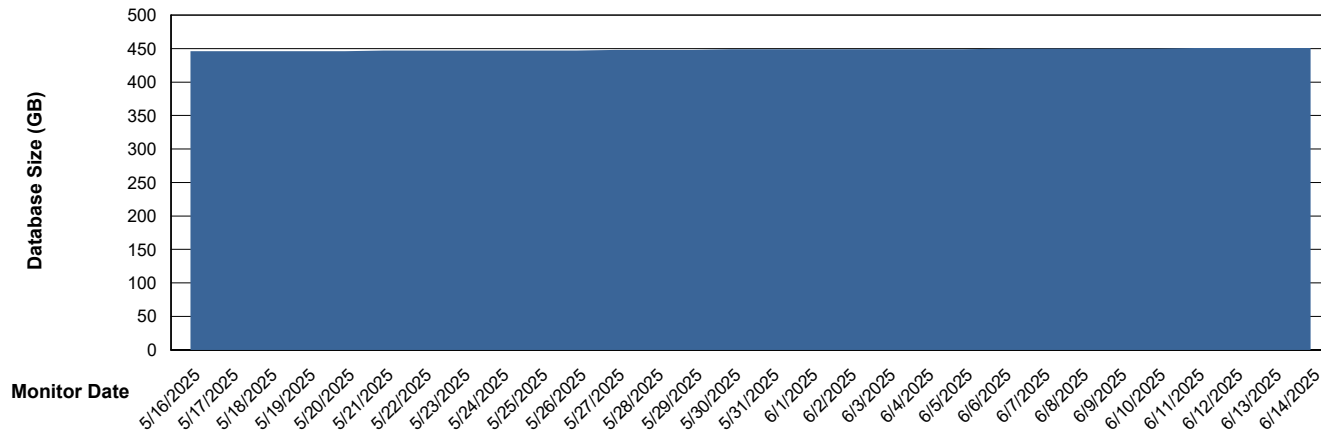

Weekly SLA Customer Report

Customer NOA_Production (24/7)
Database ID 116

Database Performance NOA_PRD_NovoABS03_HSBABS1

DB Processes Max 300

Weekly SLA Customer Report

Customer NOA_Production (24/7)
Database ID 116

DATABASE SIZE NOA_PRD_NHSBI_ABS1

Database growth over last month

DATABASE SIZE NOA_PRD_NovoABS01_ABS1

Database growth over last month

Weekly SLA Customer Report

Customer NOA_Production (24/7)
 Database ID 116