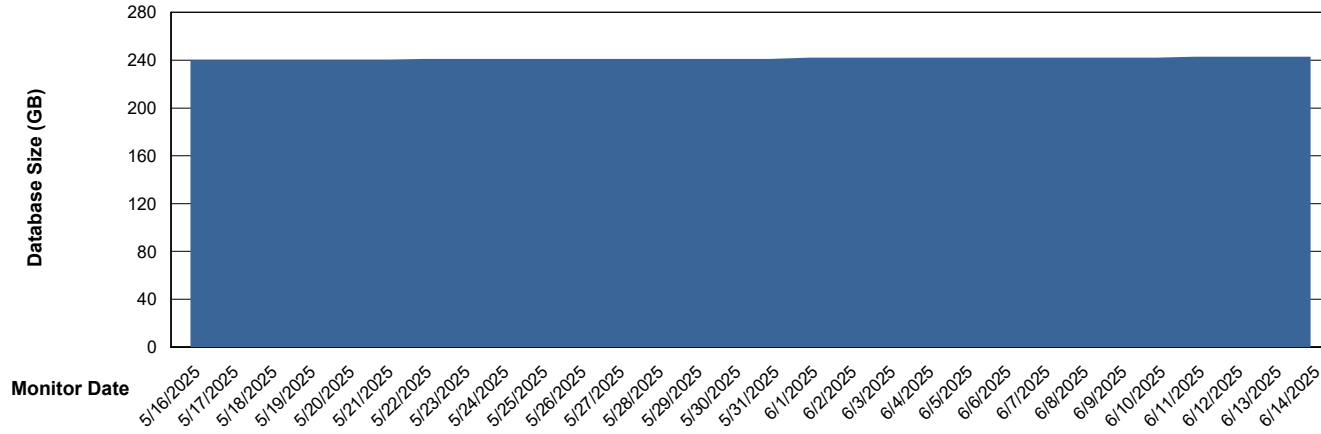

Weekly SLA Customer Report

Customer NOA_Production (24/7)
Database ID 116

Database Performance NOA_PRD_NovoABS03_HSBABS1

DB Processes Max 300

Weekly SLA Customer Report

Customer NOA_Production (24/7)
Database ID 116

DATABASE SIZE NOA_PRD_NHSBI_ABS1

Database growth over last month

DATABASE SIZE NOA_PRD_NovoABS01_ABS1

Database growth over last month

Weekly SLA Customer Report

Customer NOA_Production (24/7)
 Database ID 116