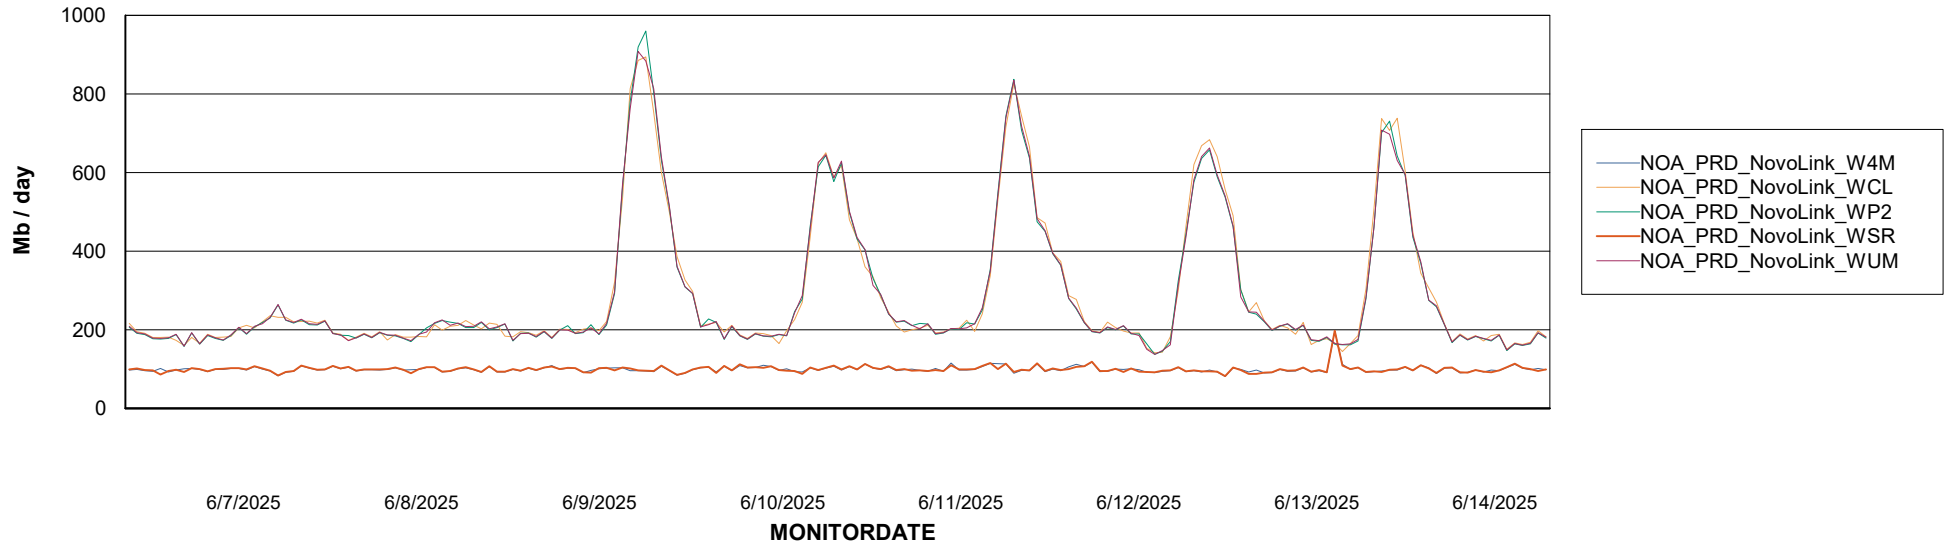

Avg memory used per ReportServer Service

Weekly SLA Customer Report

Customer NOA_Production (24/7)
Database ID 116

ABSSolute Web Component Services

Avg memory used per ABS Web component

Weekly SLA Customer Report