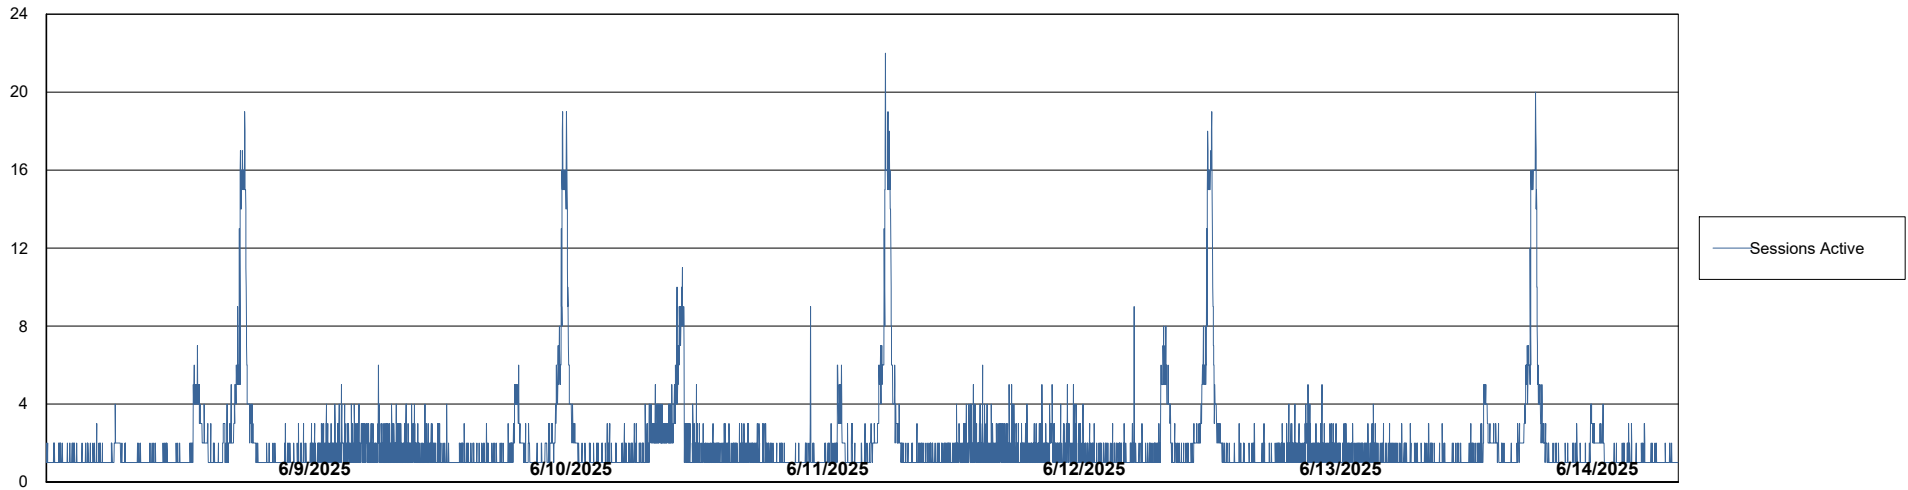

Database Performance LTS_PRD_CLSABSD01_ABS1