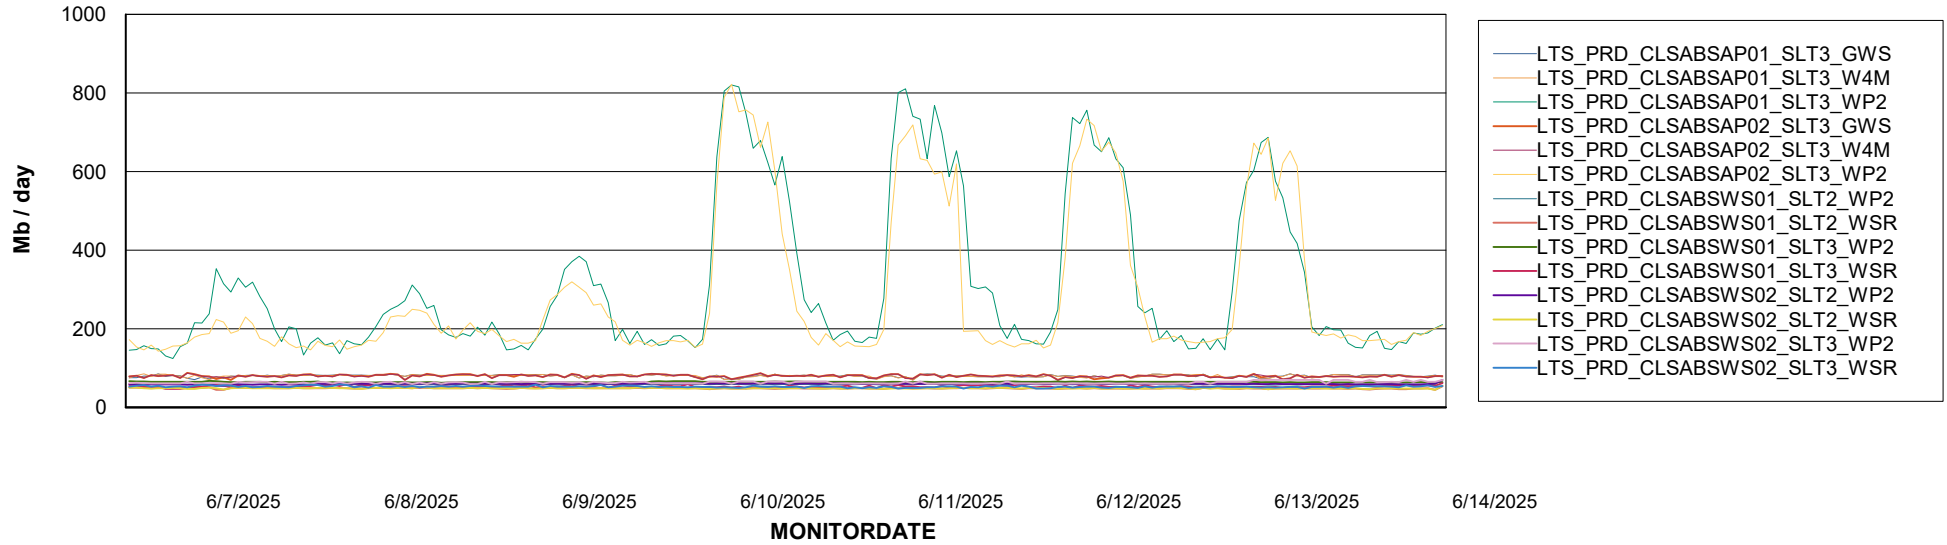

ABSSolute Web Component Services

Avg memory used per ABS Web component