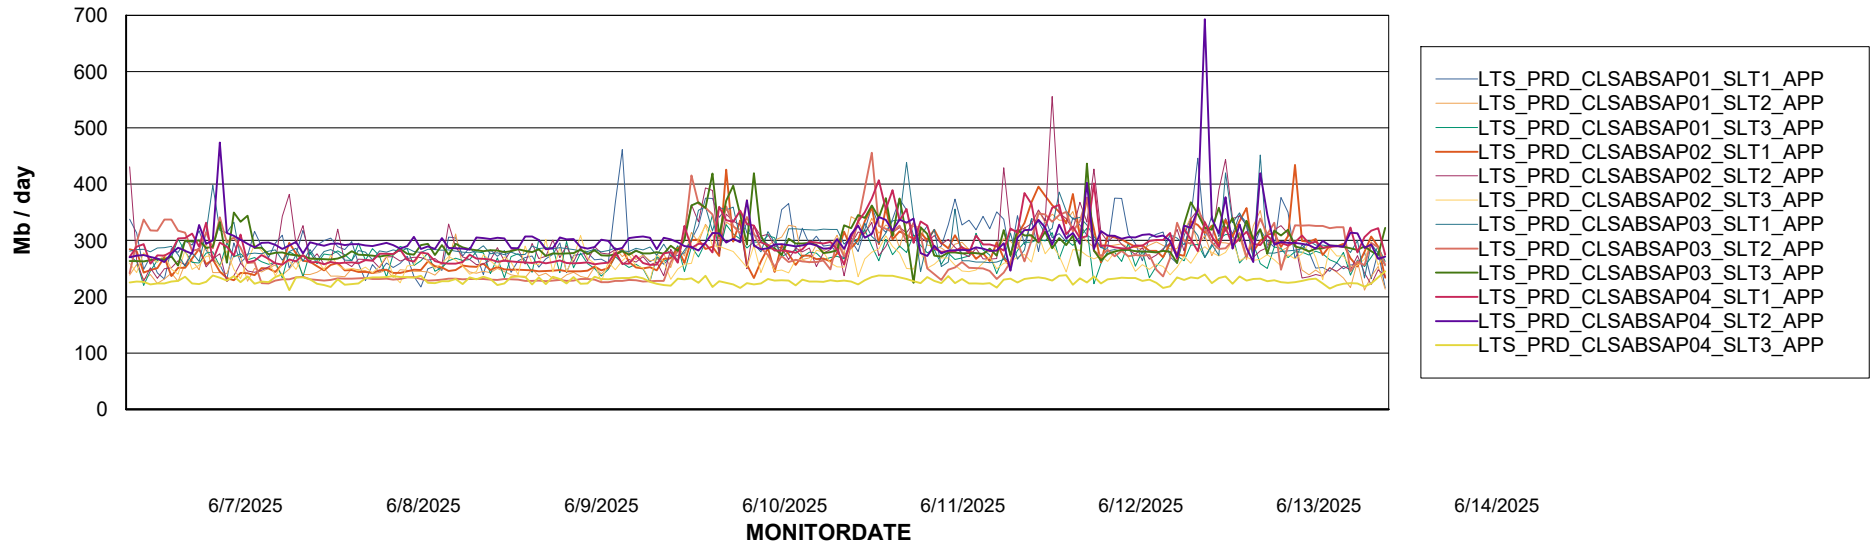

ABSSolute Application Server Services

Avg memory used per ABS Server Service