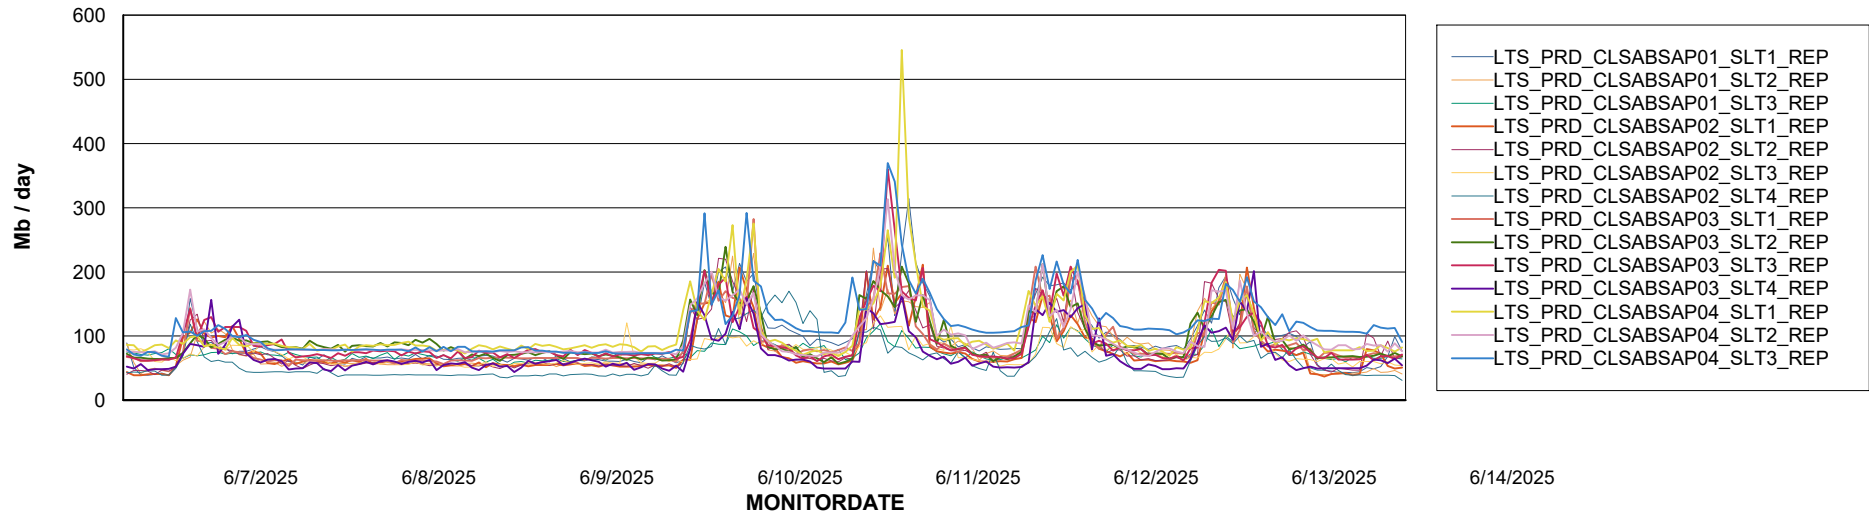

ABSSolute Application ReportServer Services

Avg memory used per ReportServer Service