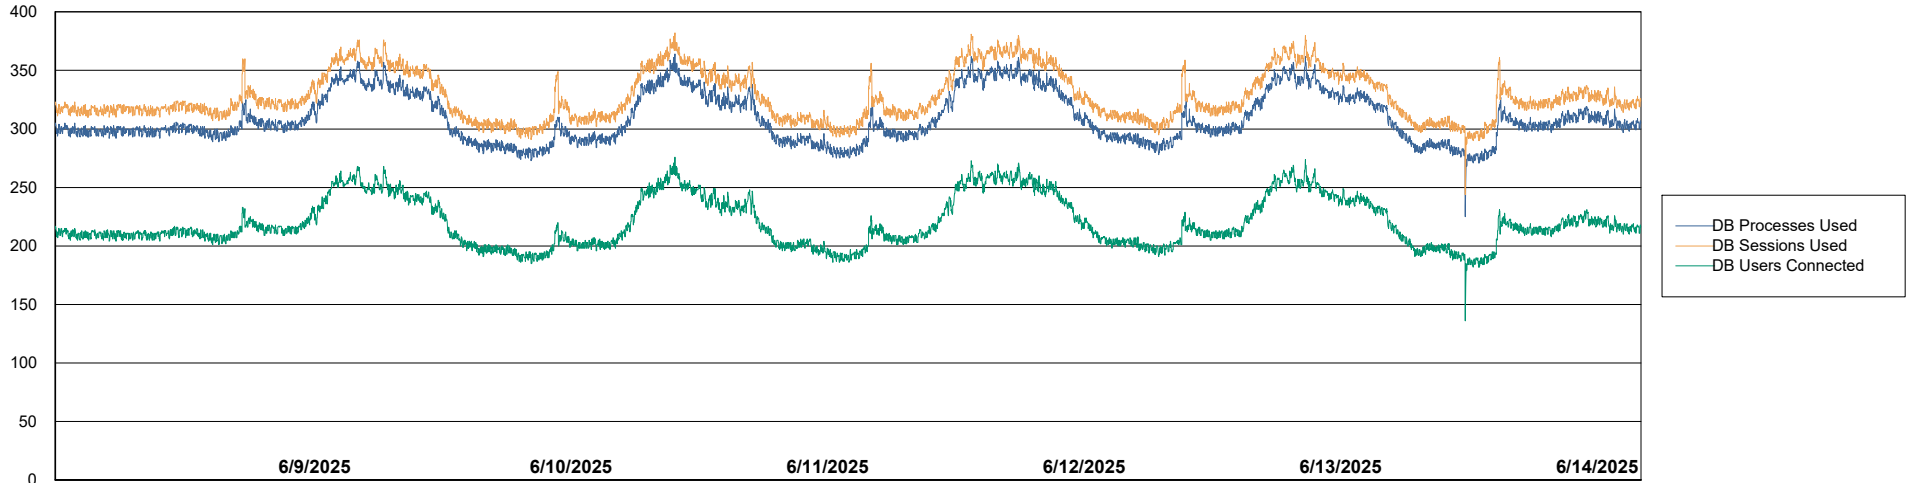

Database Performance LTS_PRD_CLSABSD01_ABS1