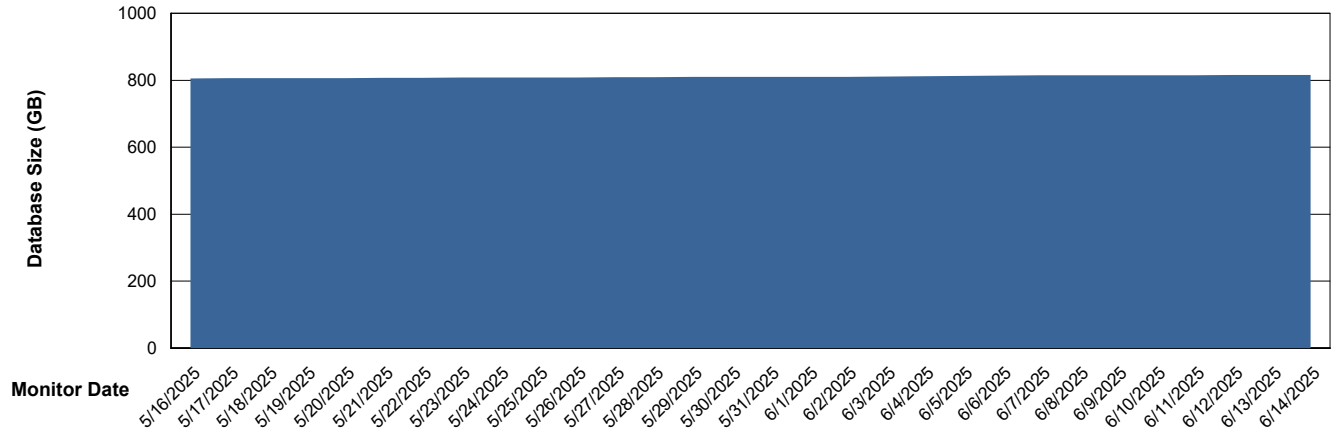

DATABASE SIZE LTS_PRD_CLSABSBI01_ABS1

Database growth over last month