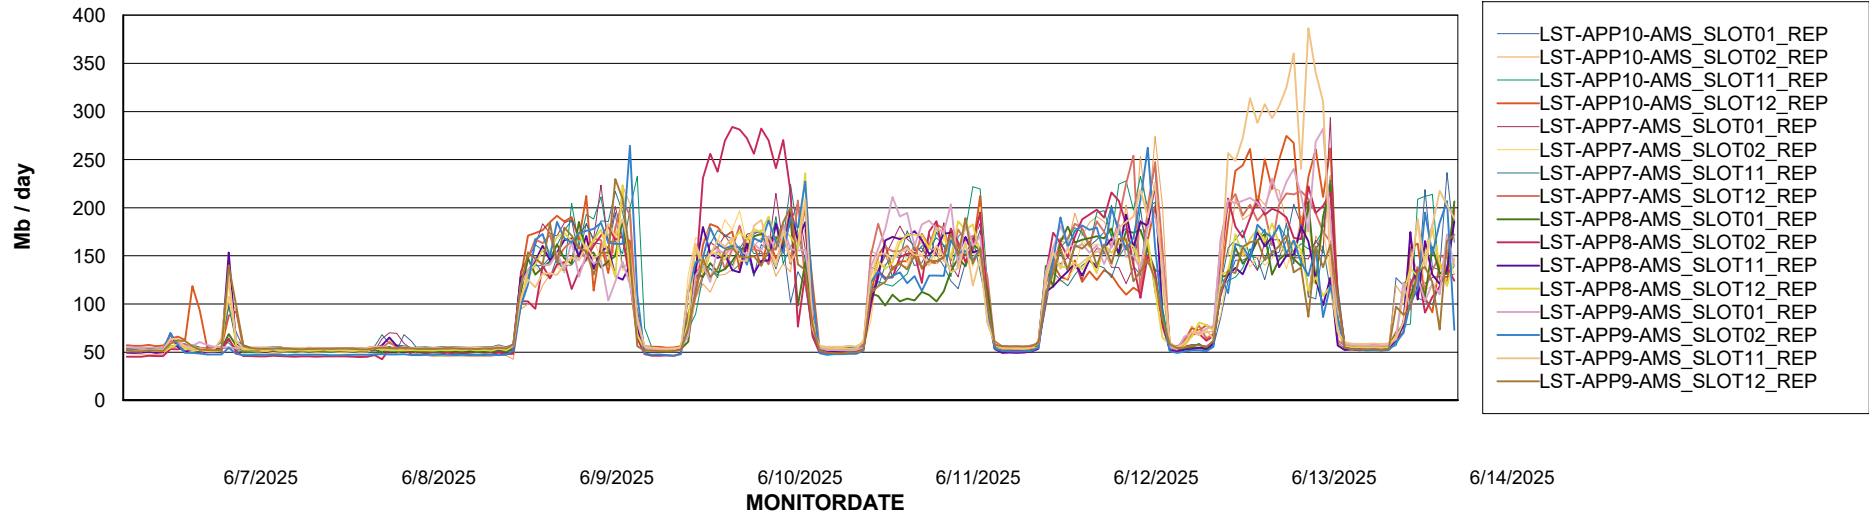

ABSSolute Application ReportServer Services

Avg memory used per ReportServer Service