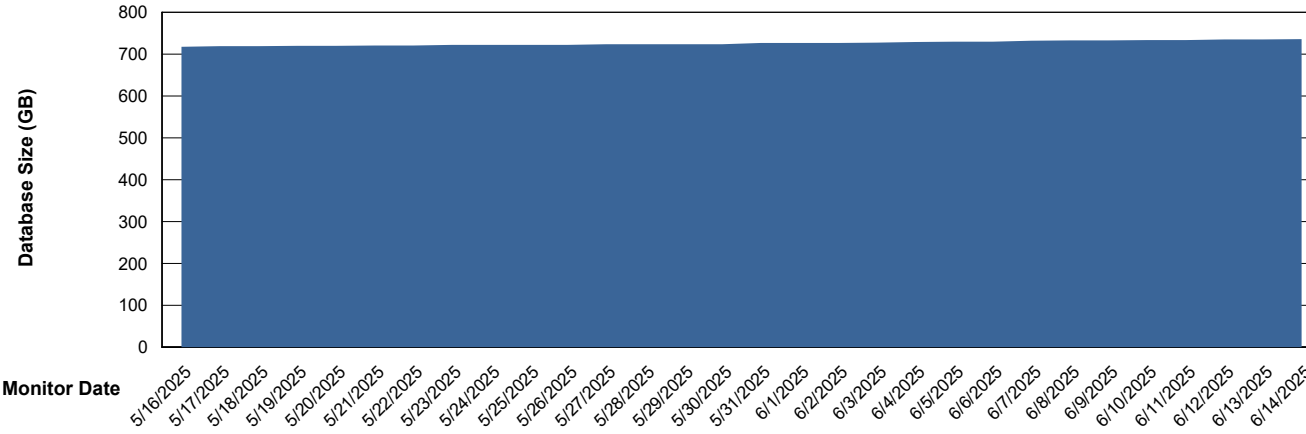

Database growth over last month

Database Tablespace LST-DBS7-AMS_DB_ABS1

Date	Tablespace Name	Filesize (Gb)	Usedsize (Gb)	Percentage free
6/14/2025	ABSDATA	742	614	17
	INDX	140	105	25
6/13/2025	ABSDATA	742	613	17
	INDX	140	105	25
6/12/2025	ABSDATA	742	613	17
	INDX	140	105	25
6/11/2025	ABSDATA	742	612	17
	INDX	140	105	25
6/10/2025	ABSDATA	742	612	18
	INDX	140	105	25
6/9/2025	ABSDATA	742	612	18
	INDX	140	105	25
6/8/2025	ABSDATA	742	612	18
	INDX	140	105	25