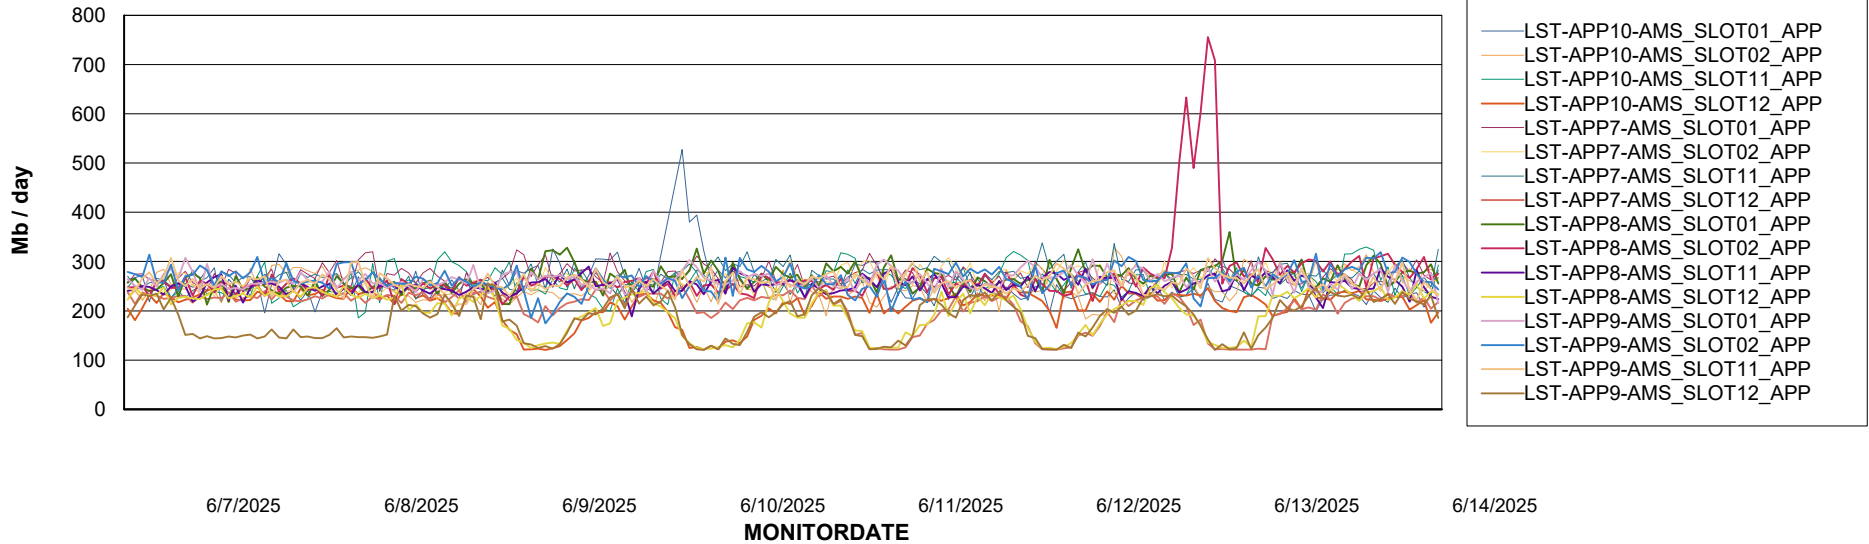

ABSSolute Application Server Services

Avg memory used per ABS Server Service