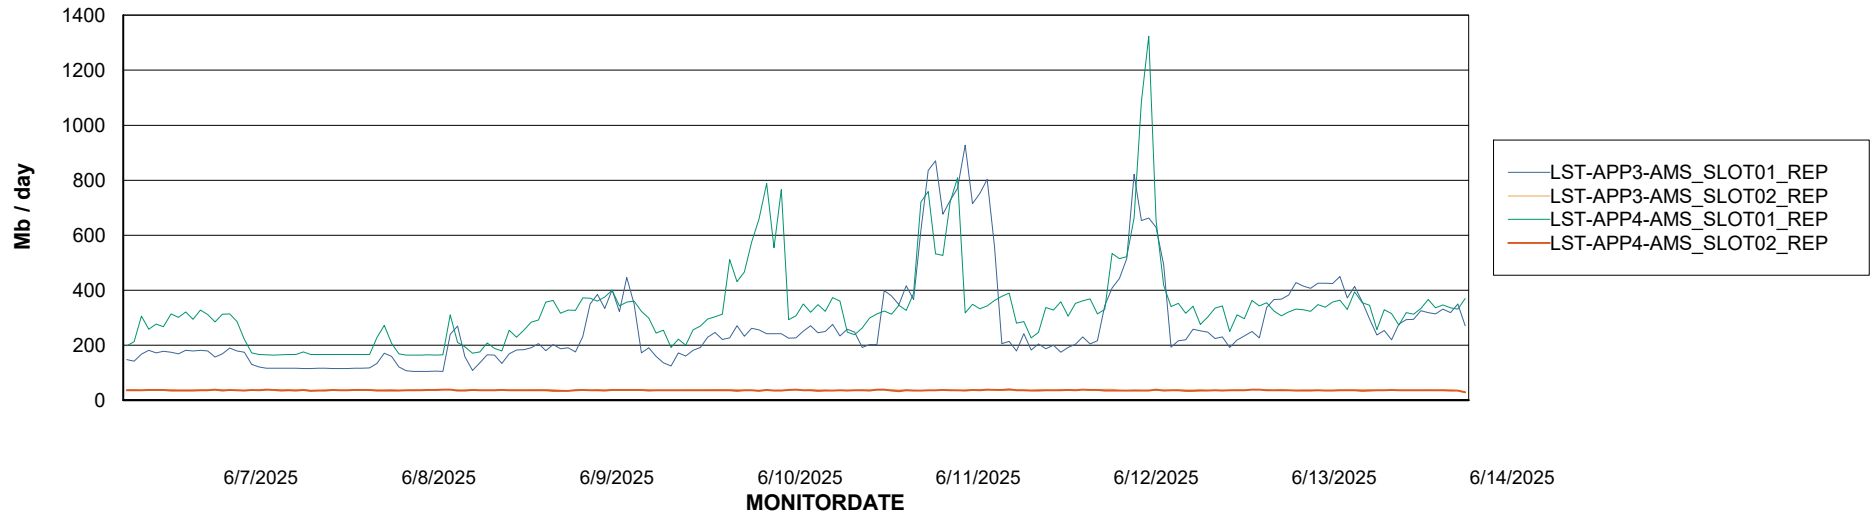

ABSSolute Application ReportServer Services

Avg memory used per ReportServer Service