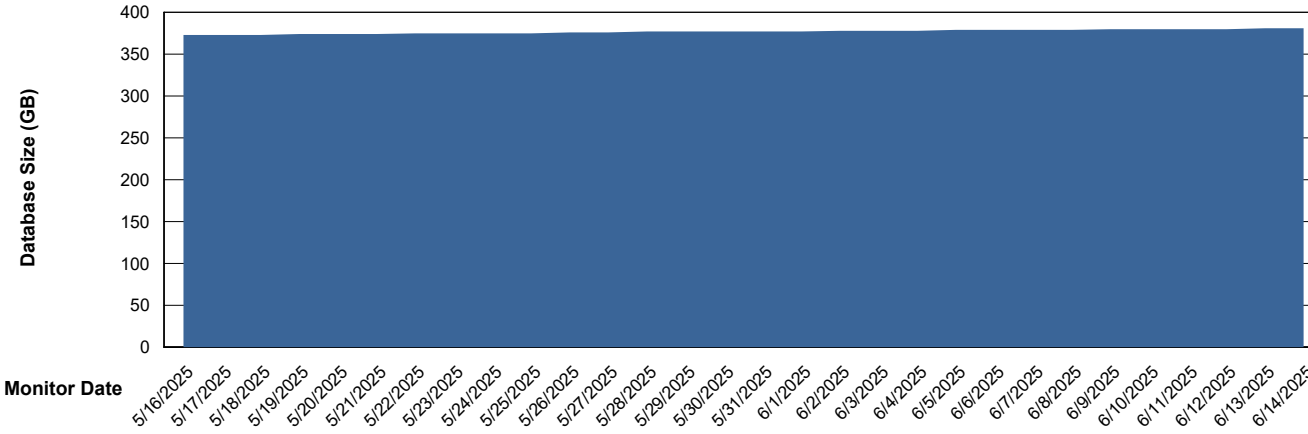

Database growth over last month

Database Tablespace LST-DBS3-AMS_DB_ABSME

Date	Tablespace Name	Filesize (Gb)	Usedsize (Gb)	Percentage free
6/14/2025	ABSDATA	419	351	16
	INDX	60	23	61
6/13/2025	ABSDATA	419	351	16
	INDX	60	23	61
6/12/2025	ABSDATA	419	351	16
	INDX	60	23	61
6/11/2025	ABSDATA	419	351	16
	INDX	60	23	61
6/10/2025	ABSDATA	419	350	16
	INDX	60	23	61
6/9/2025	ABSDATA	419	350	16
	INDX	60	23	61
6/8/2025	ABSDATA	419	350	17
	INDX	60	23	61