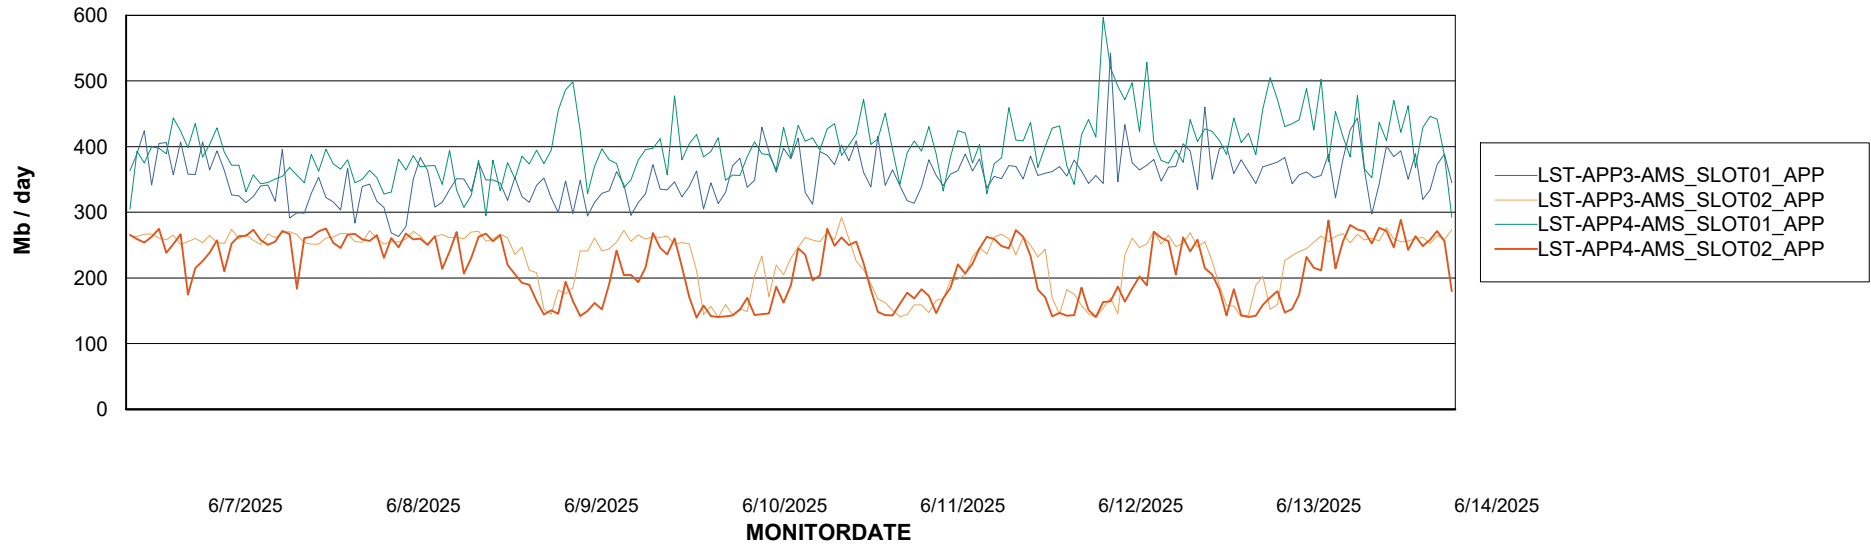

ABSSolute Application Server Services

Avg memory used per ABS Server Service