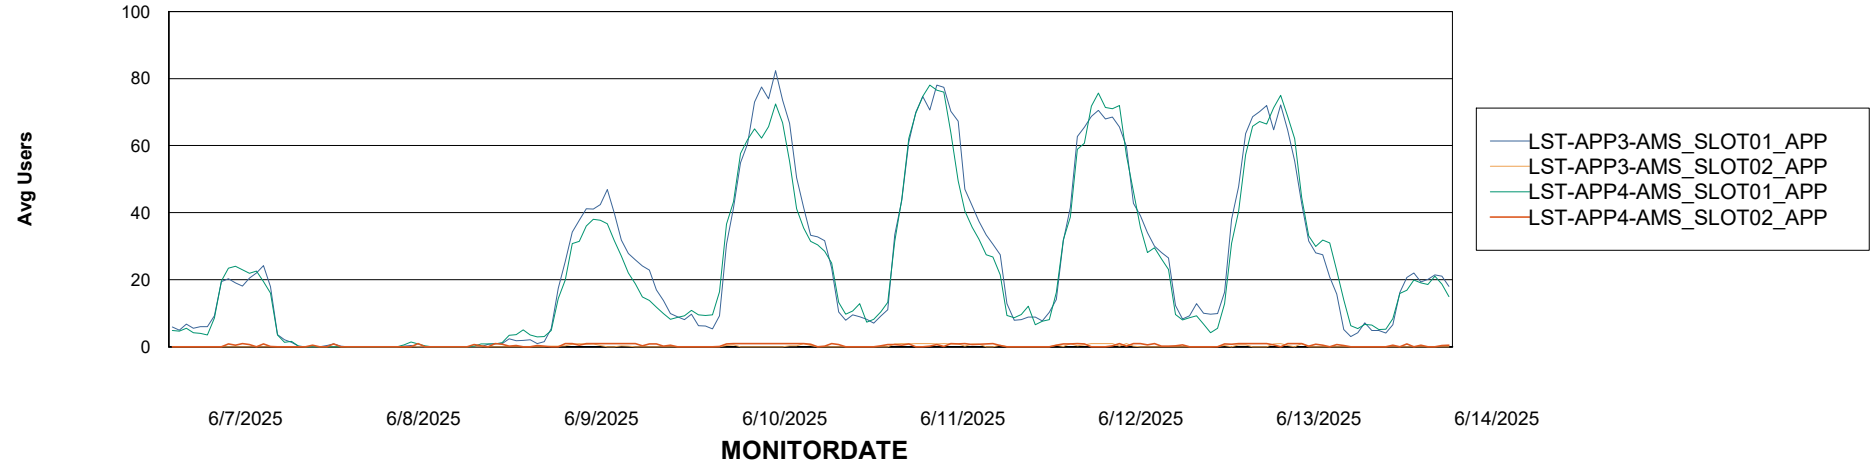

Avg users per day per ABS server