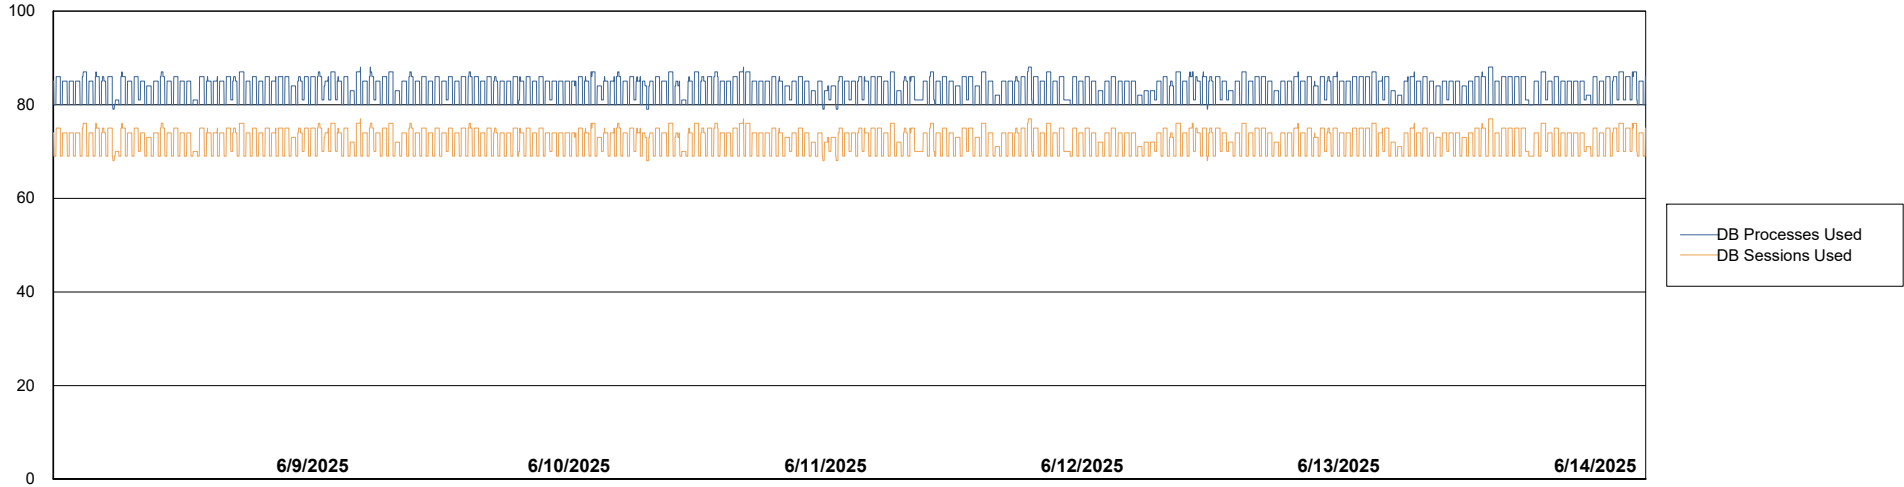

Database Performance LST-DBS4-AMS_DB_HSBABSME

DB Processes Max 0
DB Processes Max 1,000