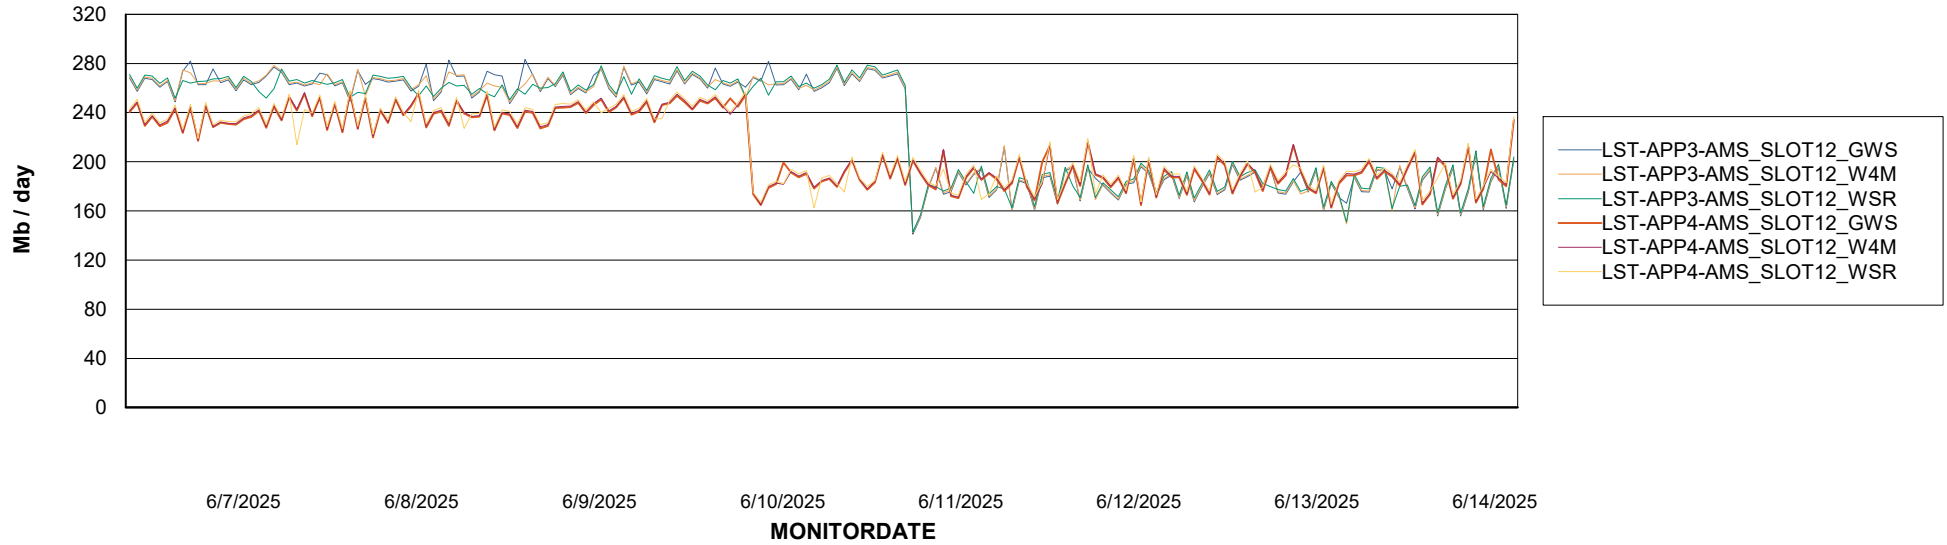

ABSSolute Web Component Services

Avg memory used per ABS Web component