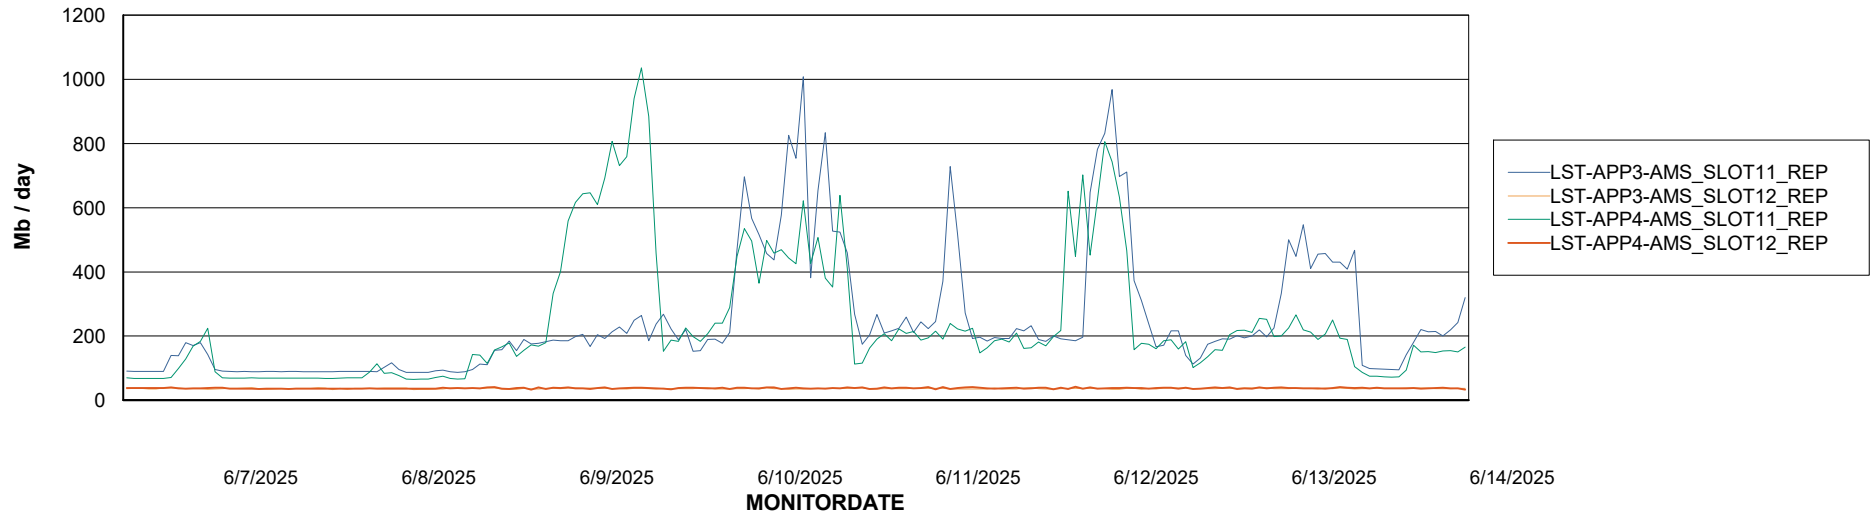

ABSSolute Application ReportServer Services

Avg memory used per ReportServer Service