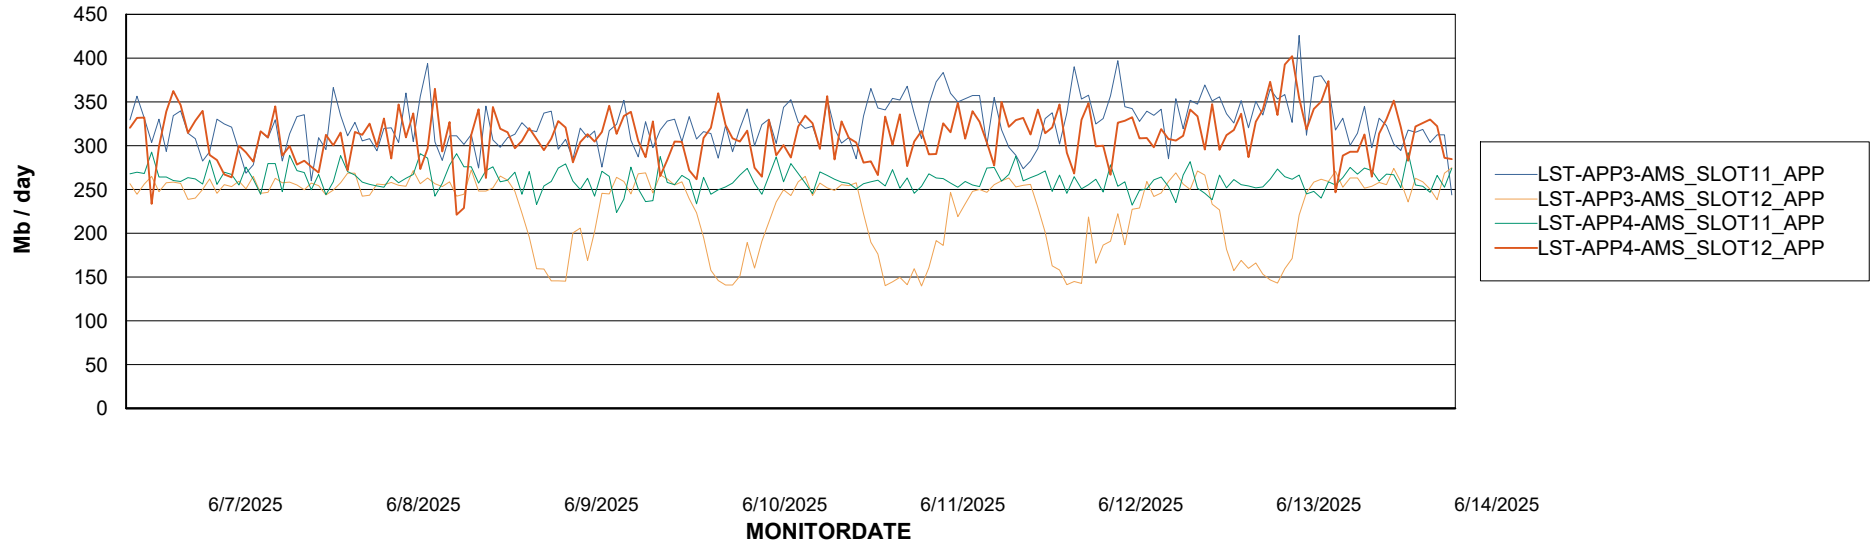

ABSSolute Application Server Services

Avg memory used per ABS Server Service