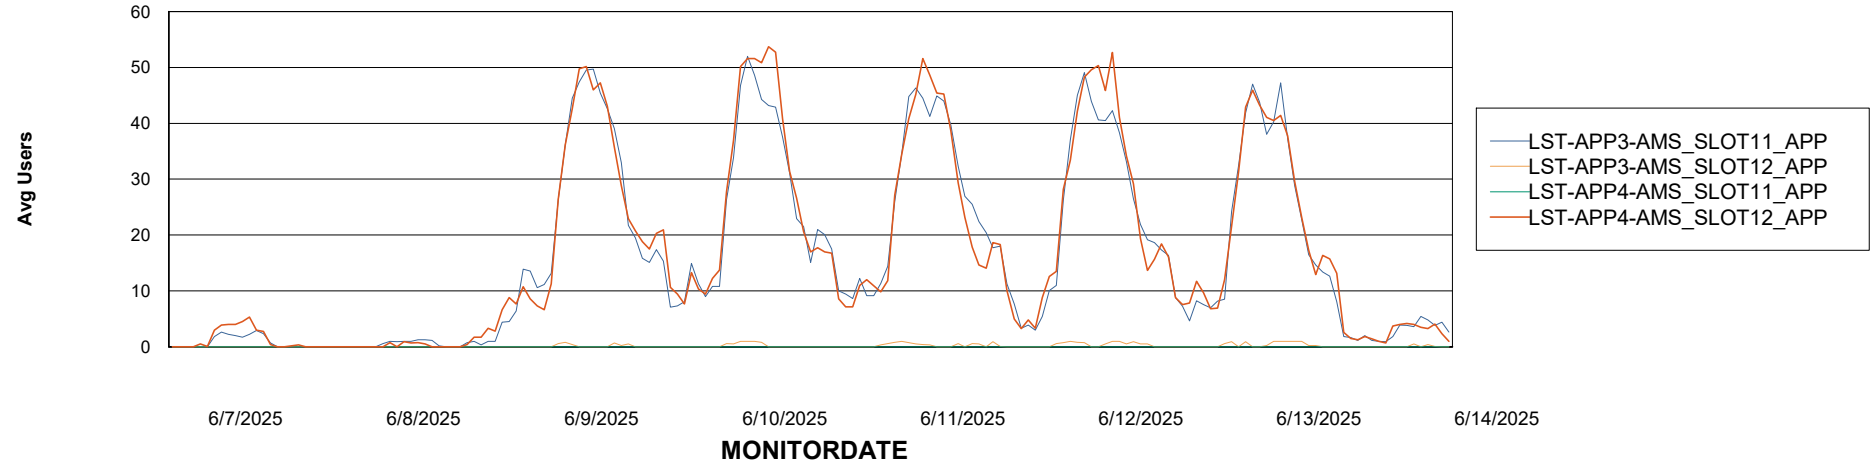

Avg users per day per ABS server