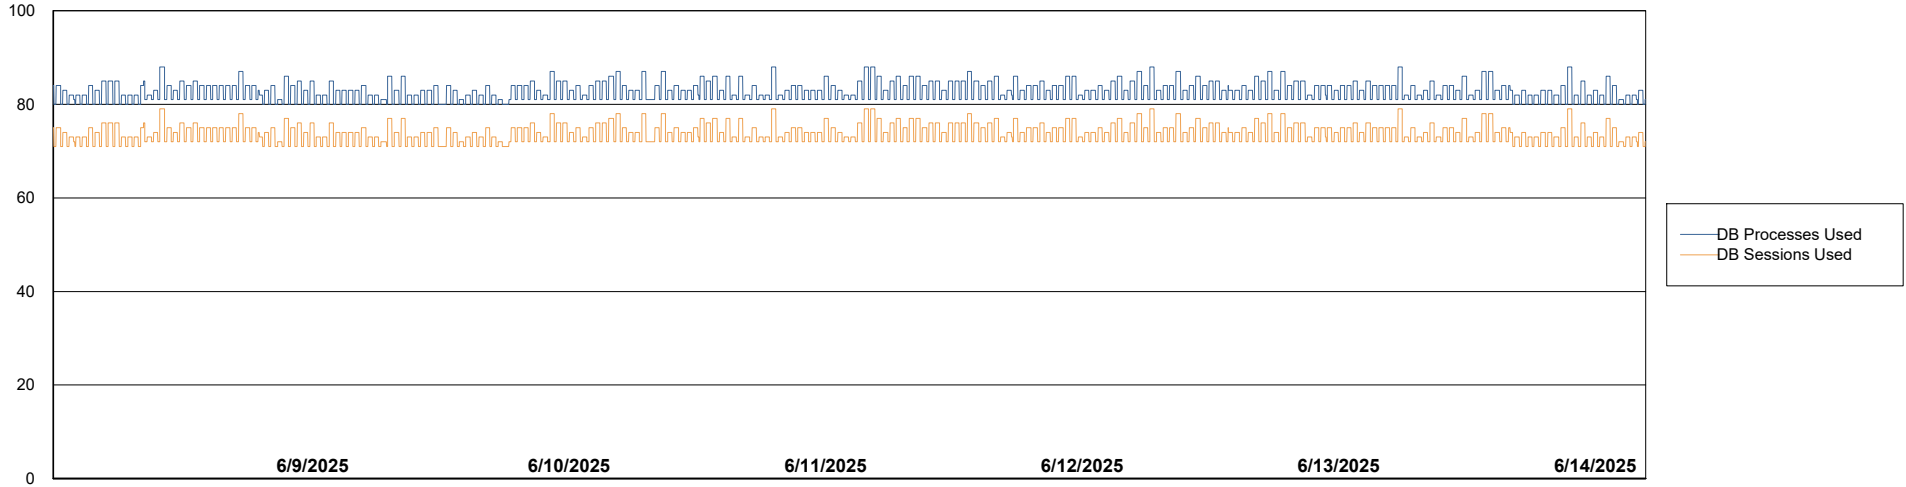

Database Performance LST-DBS3-AMS_DB_HSBME2

DB Processes Max 1,000

DB Processes Max 0