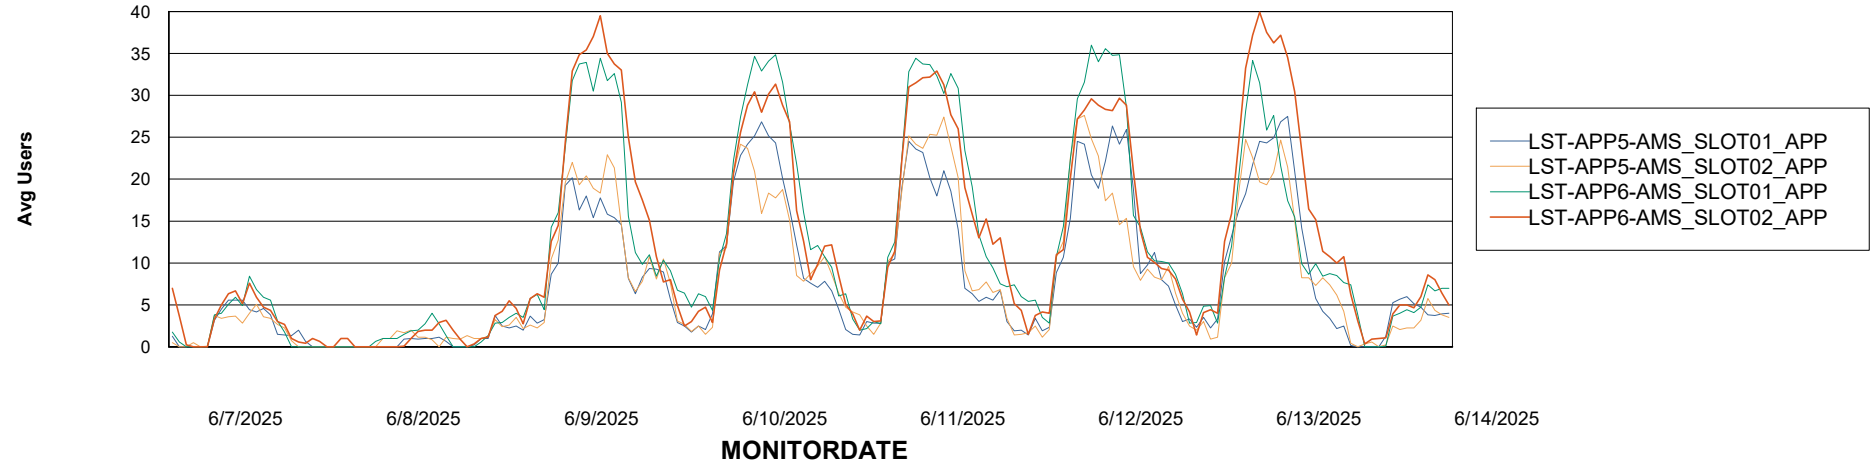

Avg users per day per ABS server