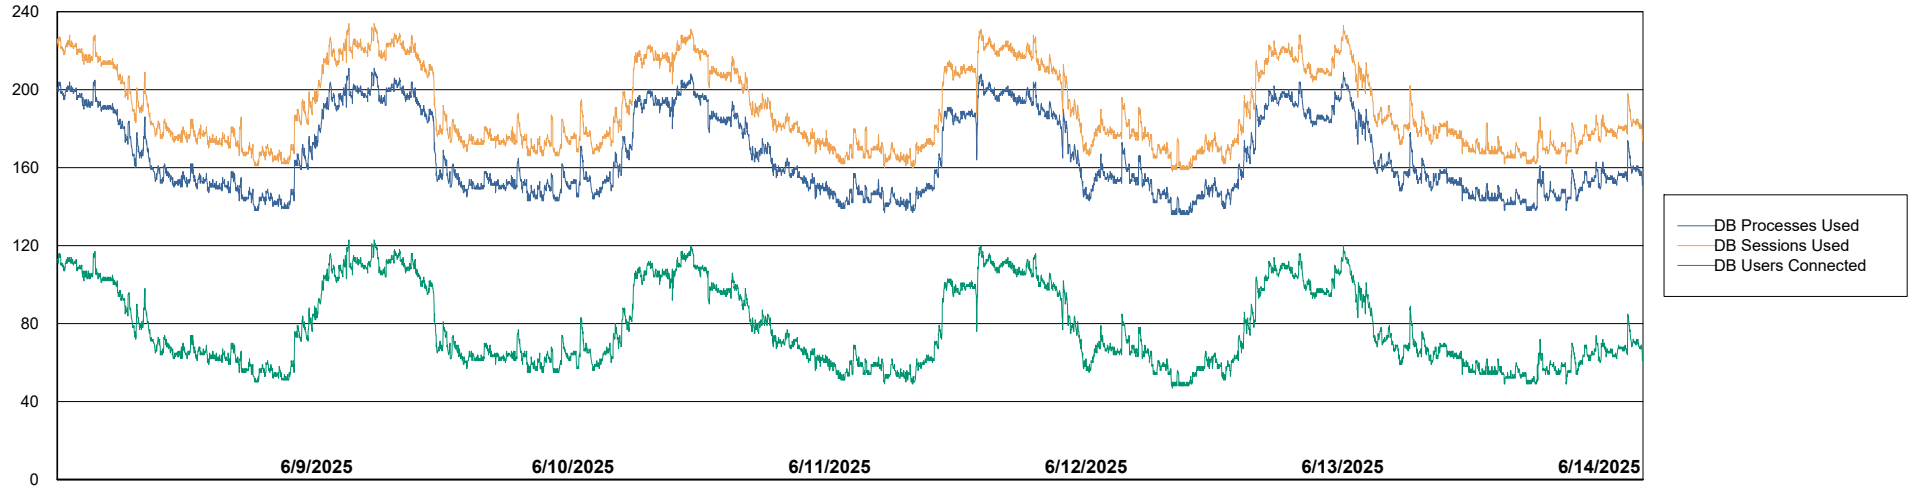

Database Performance LST-DBS5-AMS_DB_ABSEE