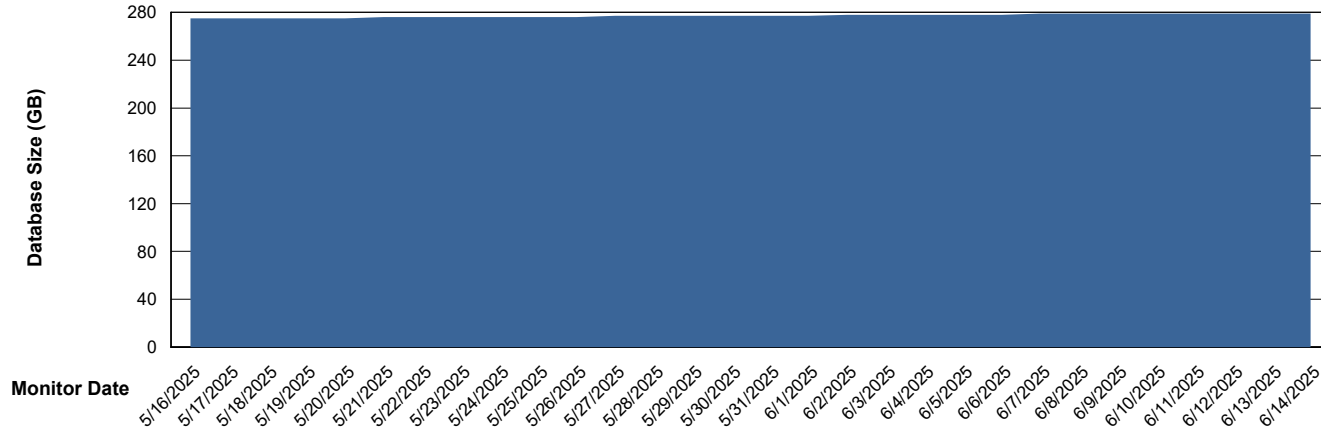

Database growth over last month

Database Tablespace LST-DBS5-AMS_DB_ABSEE

Date	Tablespace Name	Filesize (Gb)	Usedsize (Gb)	Percentage free
6/14/2025	ABSDATA	309	250	19
	INDX	60	17	71
6/13/2025	ABSDATA	309	250	19
	INDX	60	17	71
6/12/2025	ABSDATA	309	250	19
	INDX	60	17	71
6/11/2025	ABSDATA	309	250	19
	INDX	60	17	71
6/10/2025	ABSDATA	309	250	19
	INDX	60	17	72
6/9/2025	ABSDATA	309	249	19
	INDX	60	17	72
6/8/2025	ABSDATA	309	249	19
	INDX	60	17	72