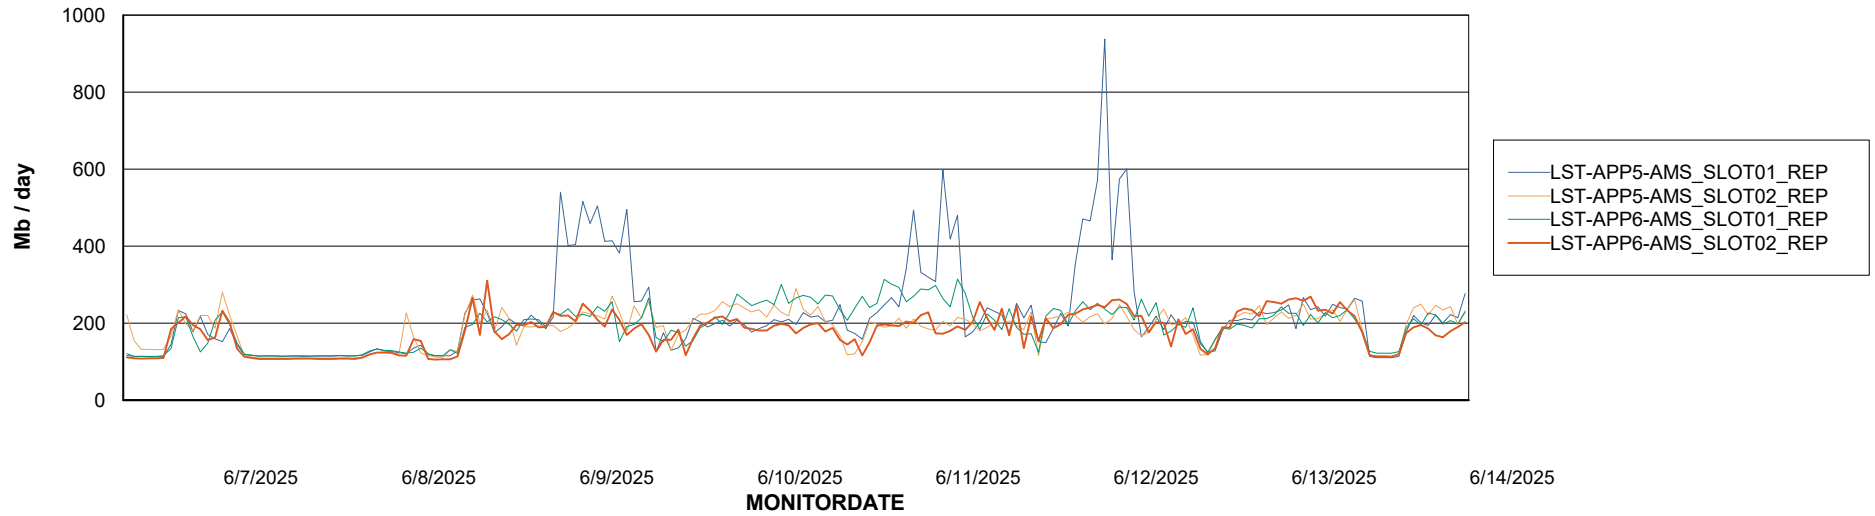

ABSSolute Application ReportServer Services

Avg memory used per ReportServer Service