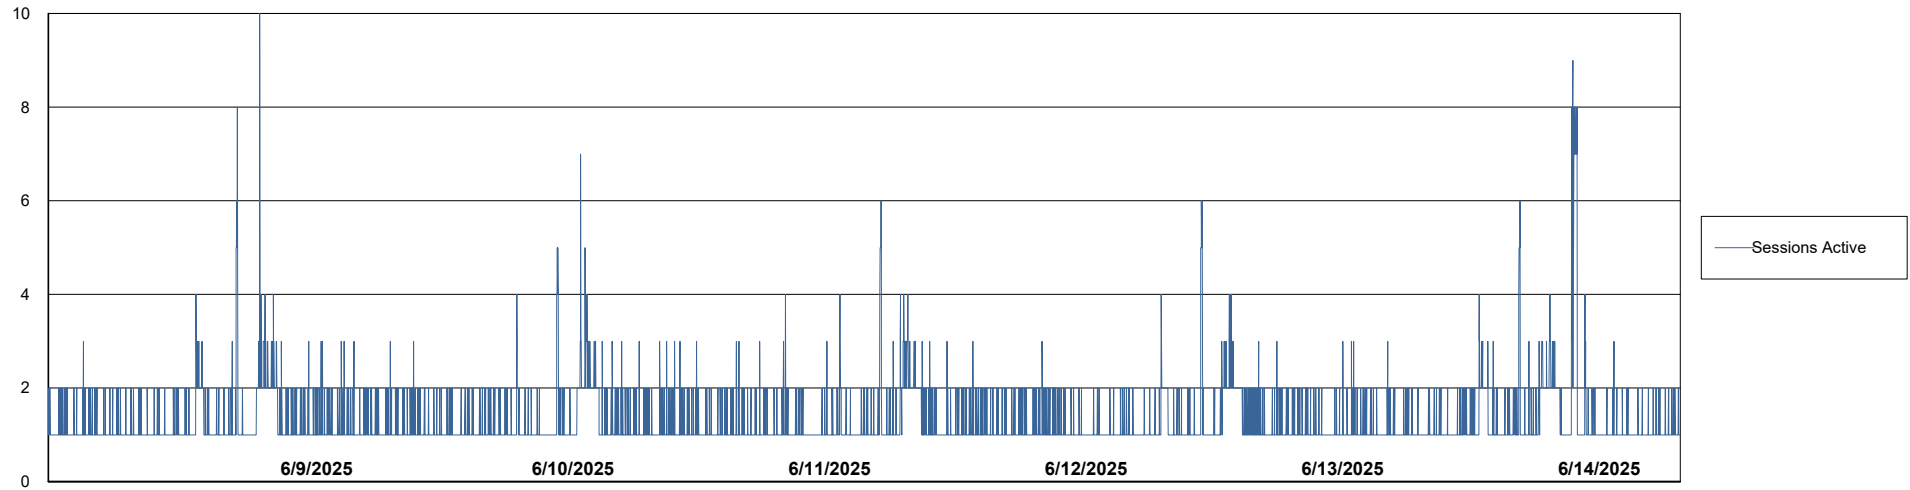

Database Performance LST-DBS5-AMS_DB_ABSEE