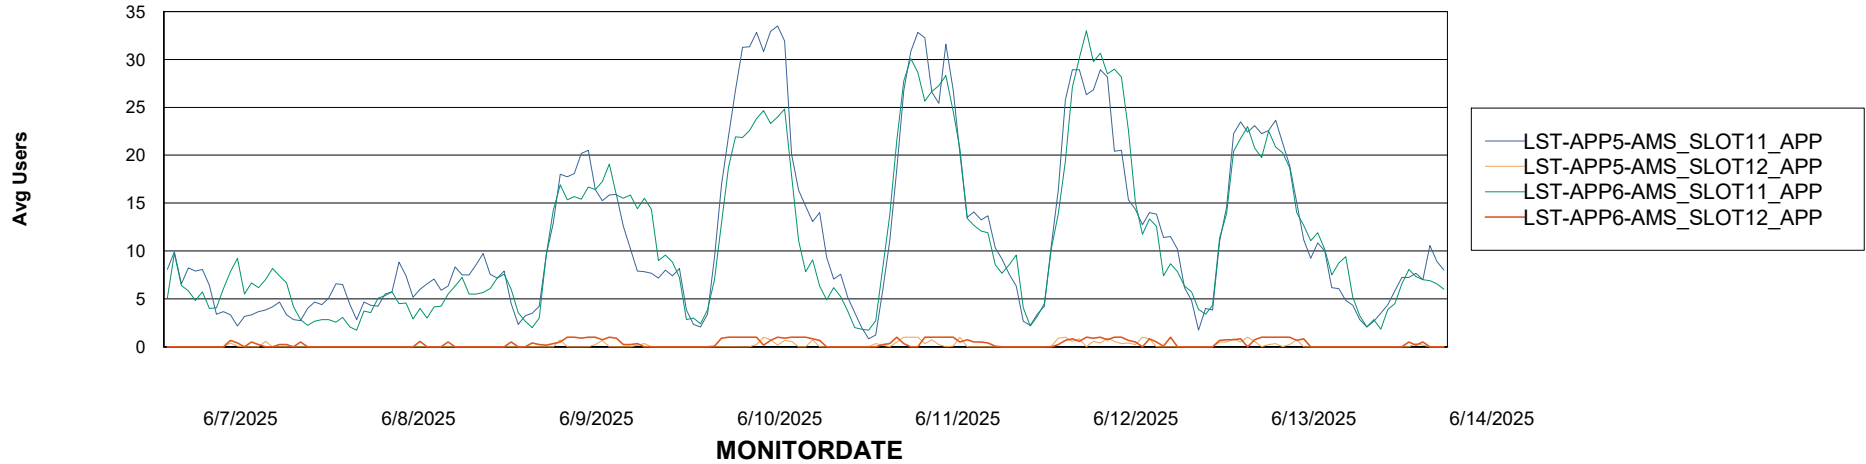

Weekly SLA Customer Report

Customer LST OCI AMS Production ABSEE2
Database ID 212

ABSSolute Application Server Services

Avg memory used per ABS Server Service

Avg users per day per ABS server

Weekly SLA Customer Report