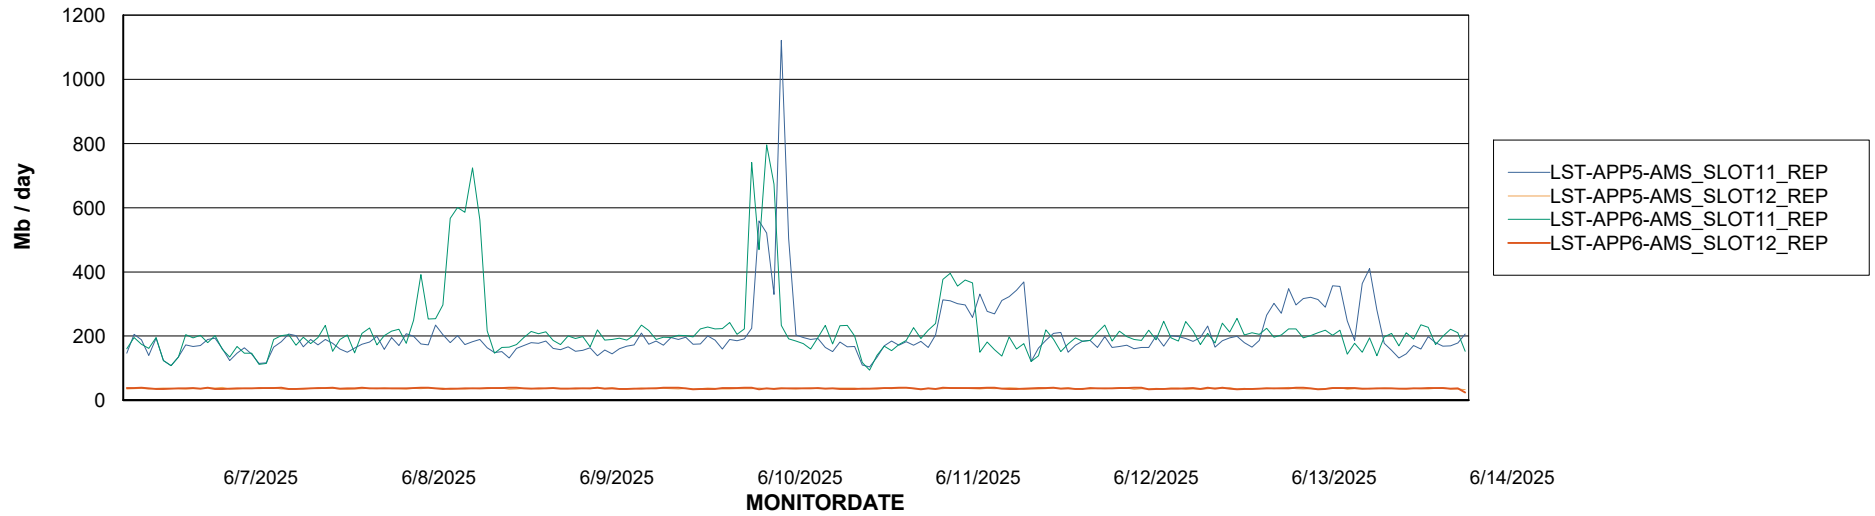

ABSSolute Application ReportServer Services

Avg memory used per ReportServer Service