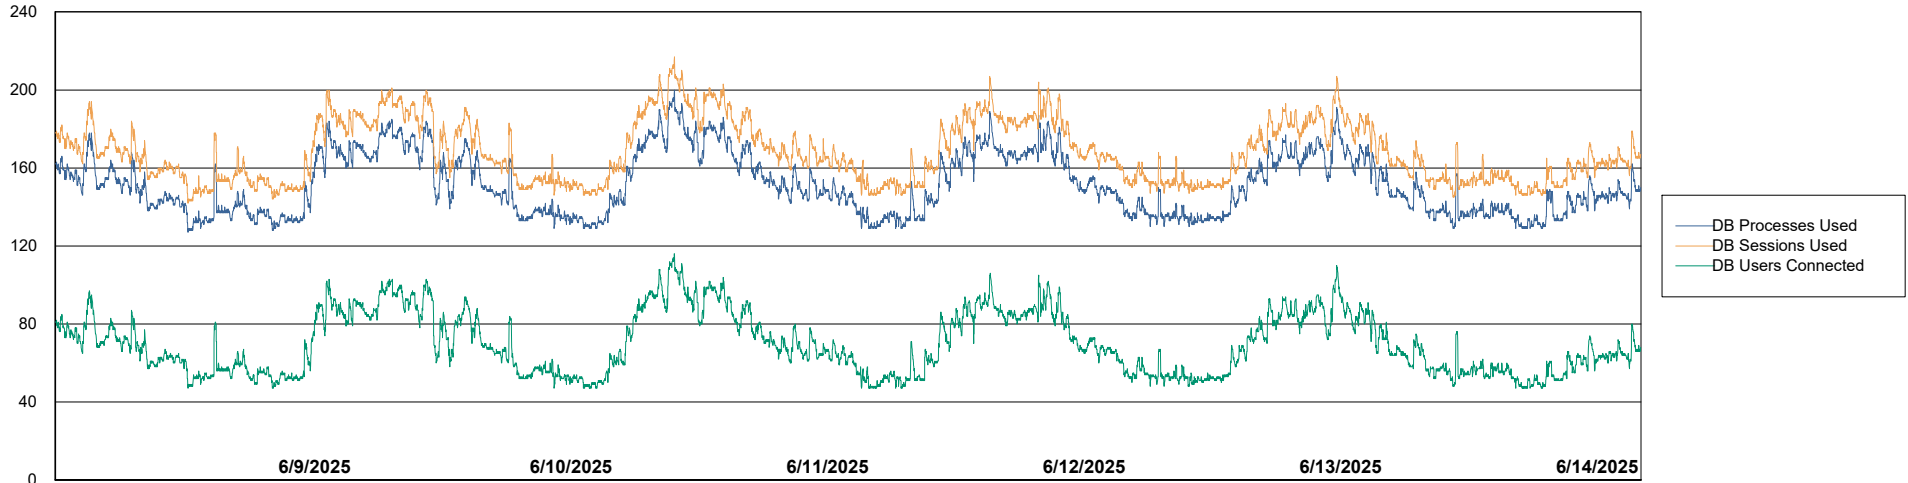

Database Performance LST-DBS6-AMS_DB_ABSEE2