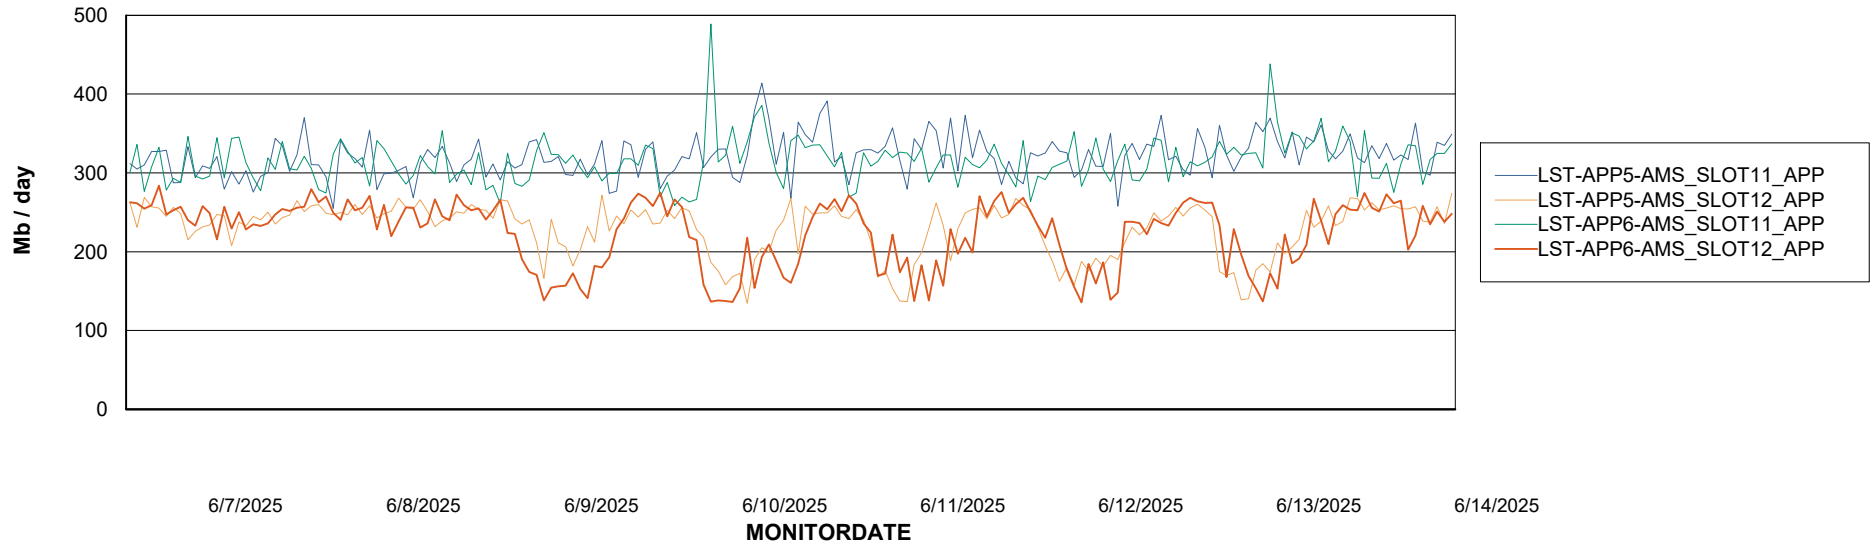

ABSSolute Application Server Services

Avg memory used per ABS Server Service