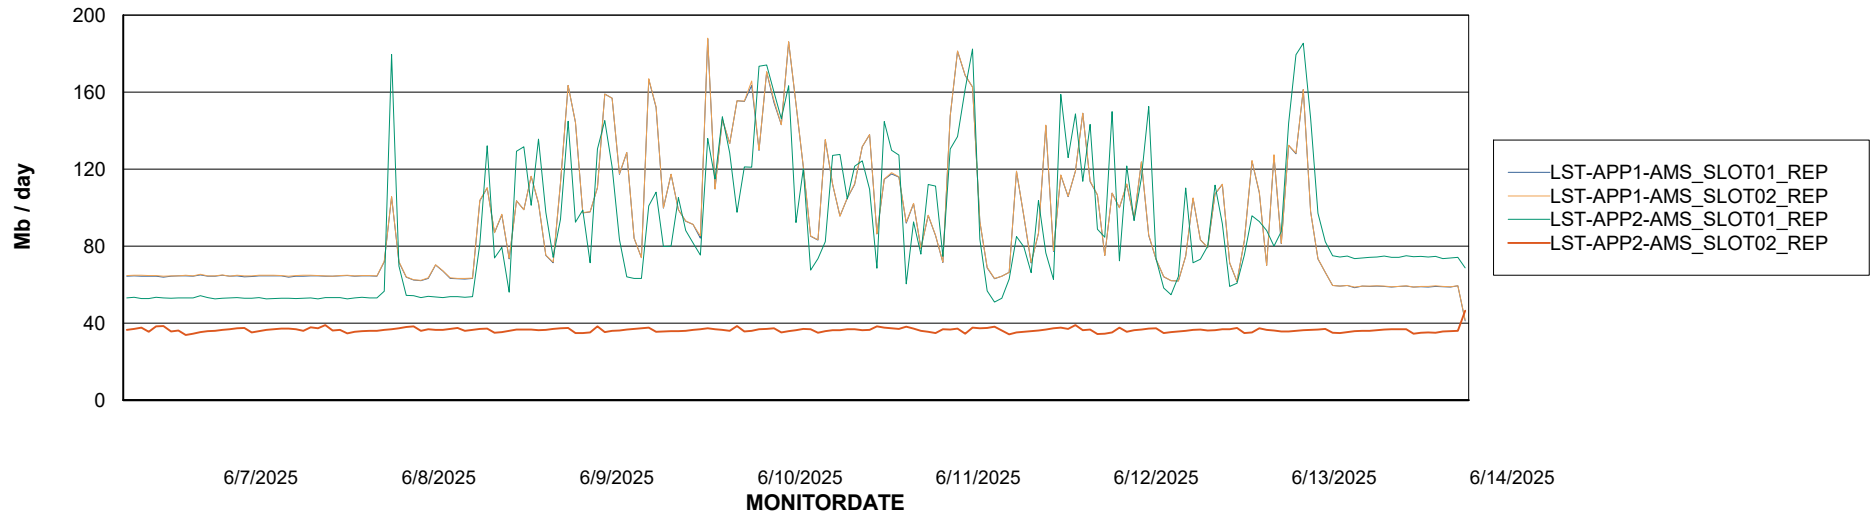

ABSSolute Application ReportServer Services

Avg memory used per ReportServer Service