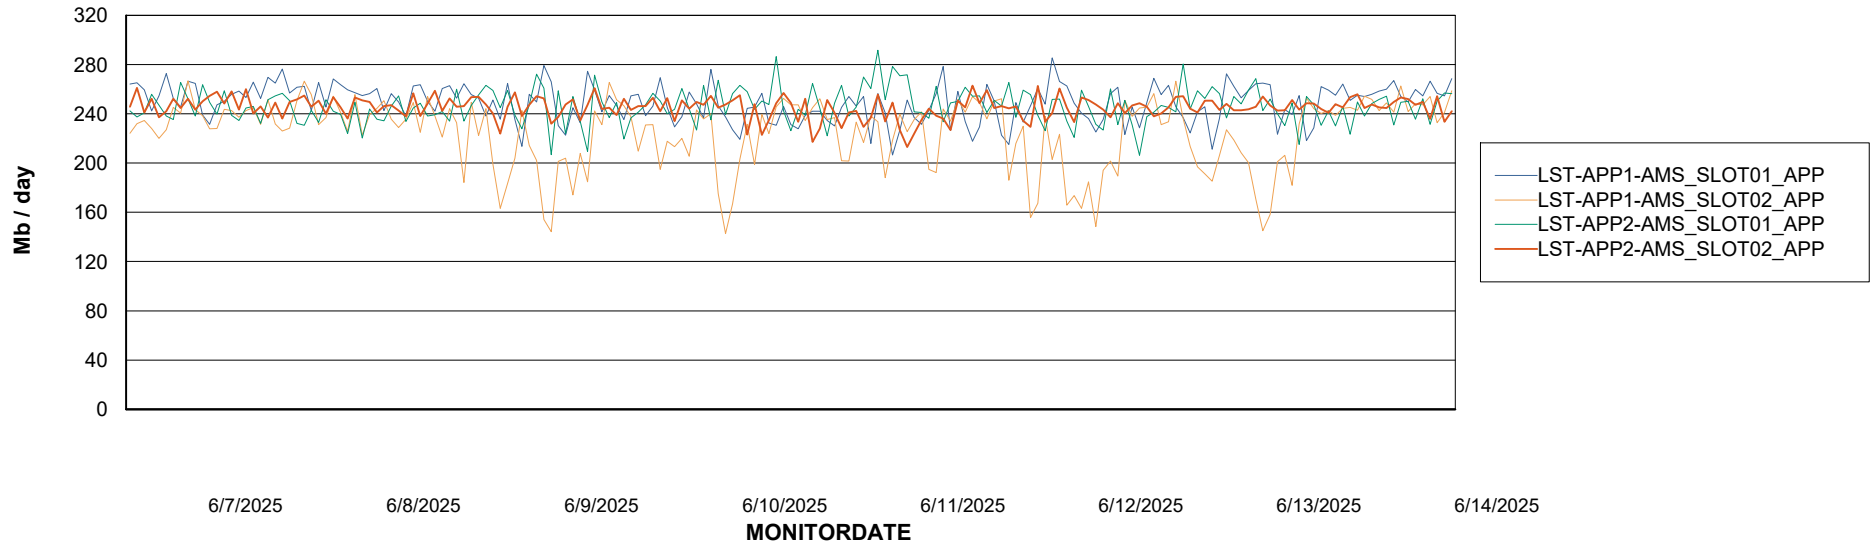

ABSSolute Application Server Services

Avg memory used per ABS Server Service