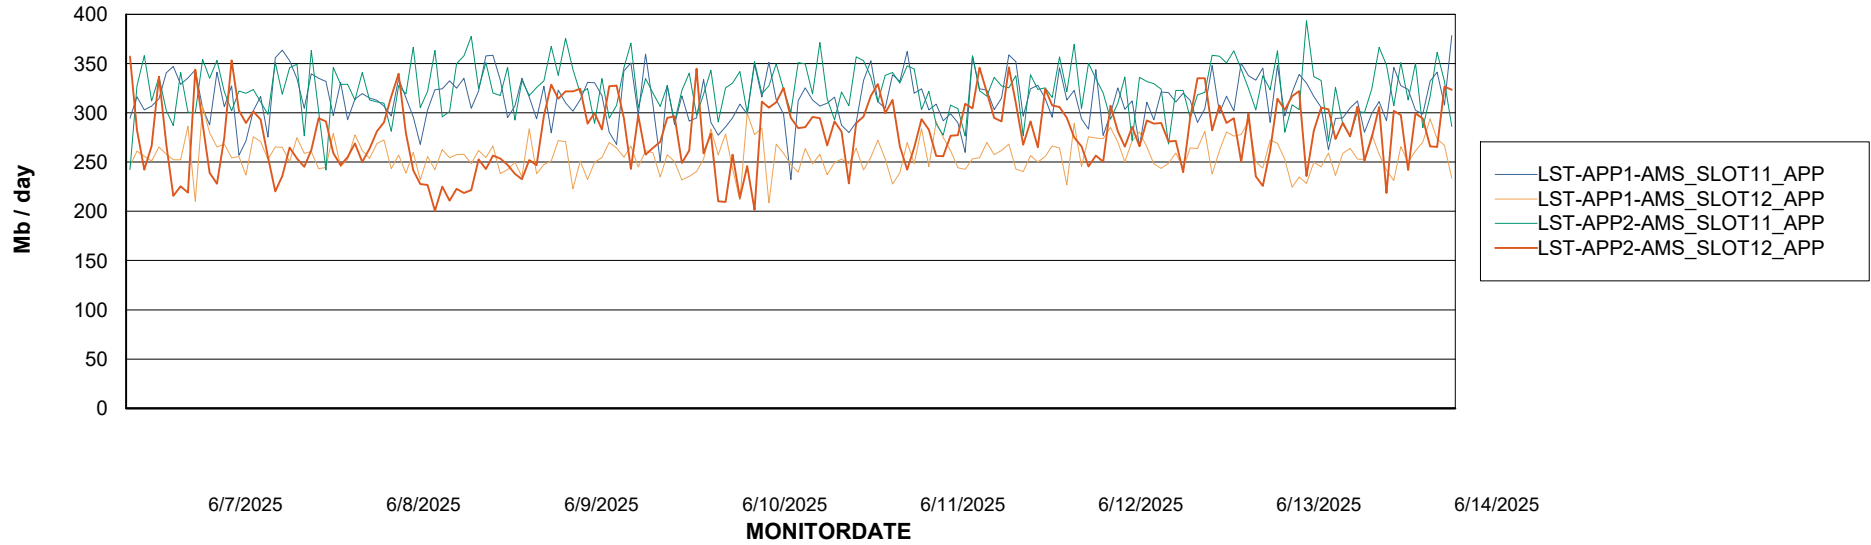

ABSSolute Application Server Services

Avg memory used per ABS Server Service