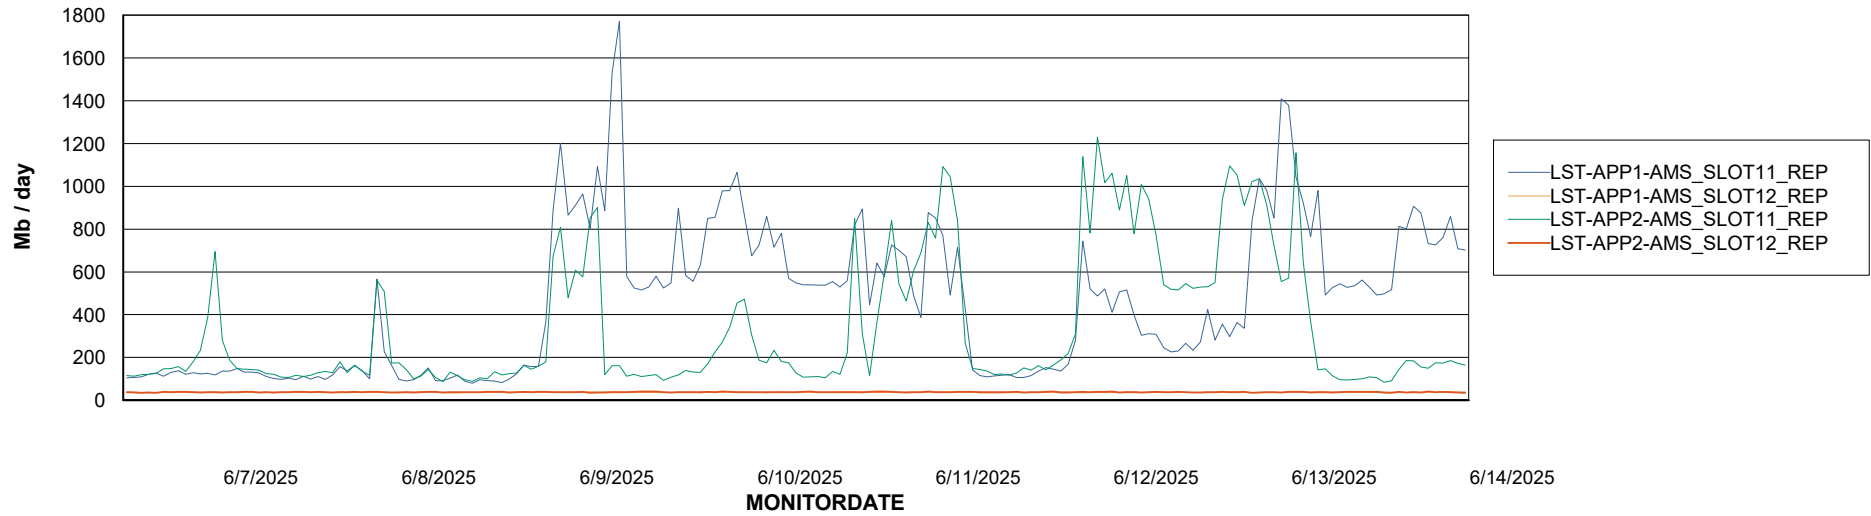

ABSSolute Application ReportServer Services

Avg memory used per ReportServer Service