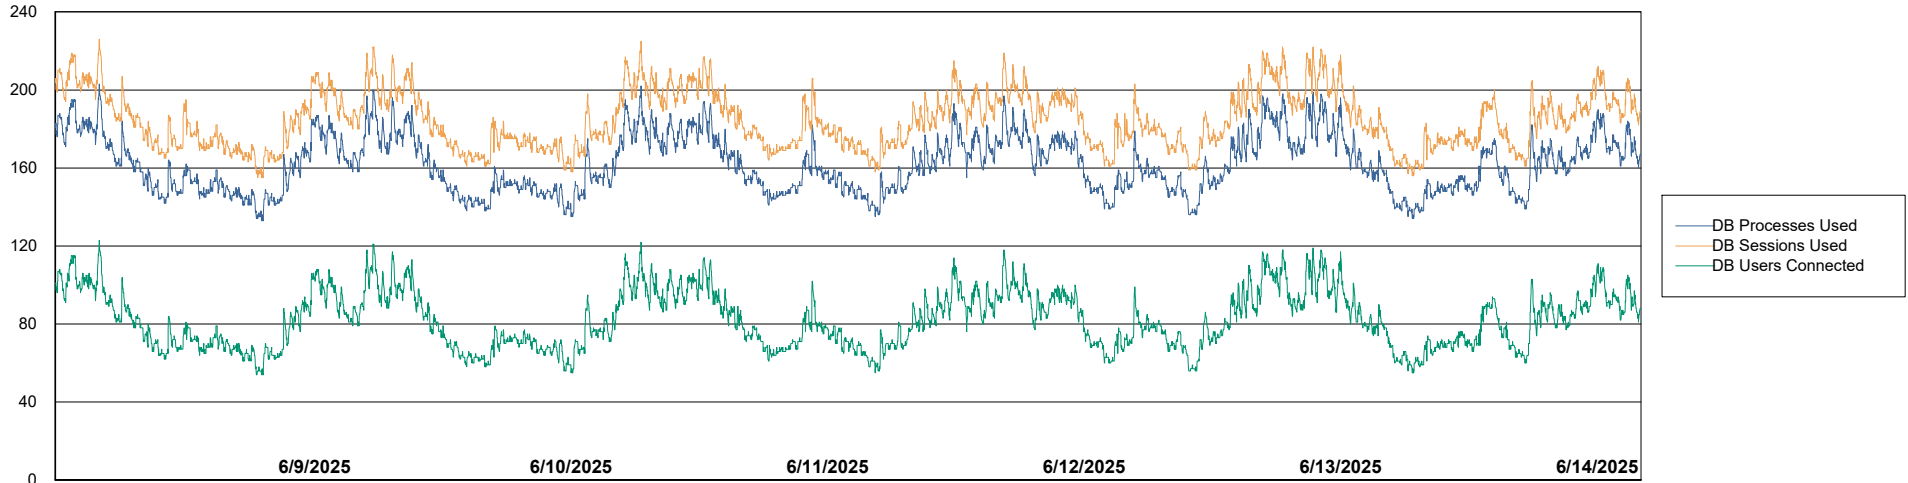

Database Performance LST-DBS2-AMS_DB_ABSCH2