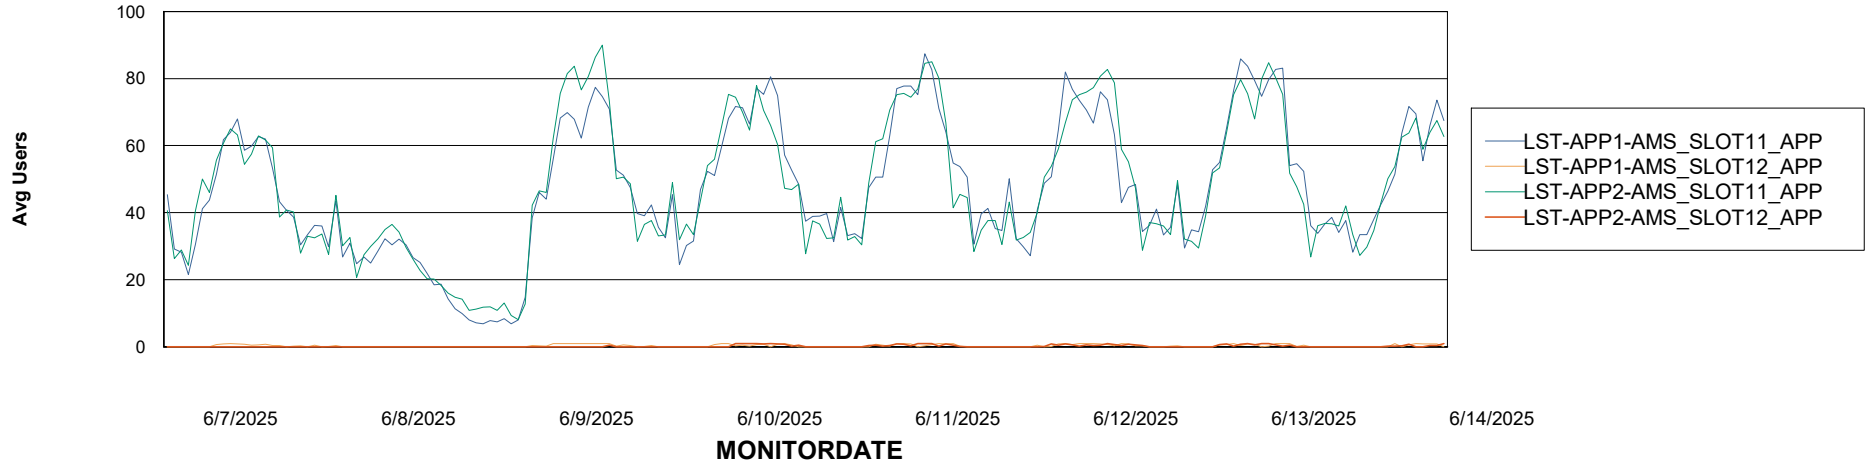

Weekly SLA Customer Report

Customer LST OCI AMS Production ABSCH2
Database ID 216

ABSSolute Application Server Services

Avg memory used per ABS Server Service

Avg users per day per ABS server

Weekly SLA Customer Report