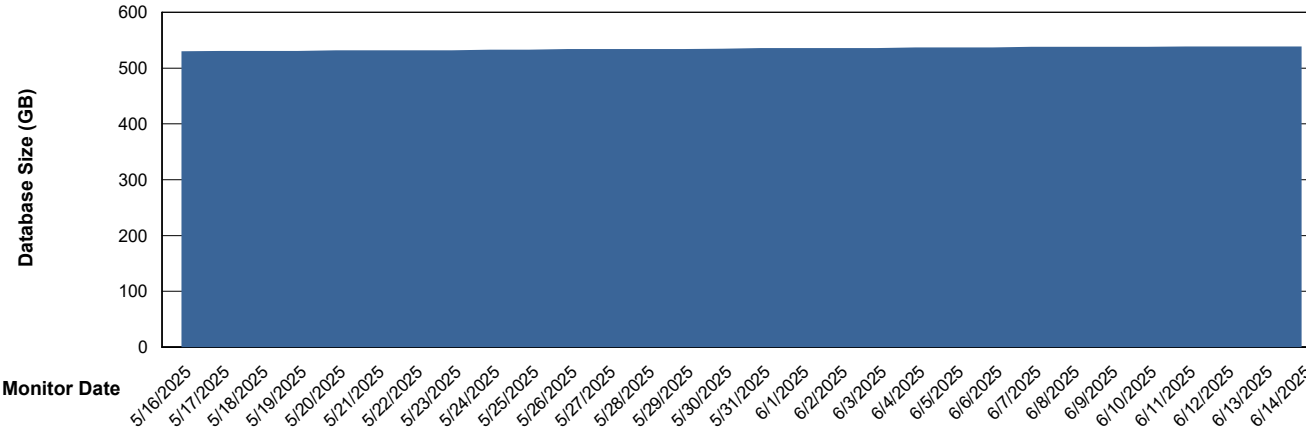

Database growth over last month

Database Tablespace LSS_CHINA_PRD_liazcne2VMProdABSSoluteDB1_ABS1

Date	Tablespace Name	Filesize (Gb)	Usedsize (Gb)	Percentage free
6/14/2025	ABSDATA	576	482	16
	INDX	42	34	19
6/13/2025	ABSDATA	576	482	16
	INDX	42	34	19
6/12/2025	ABSDATA	576	482	16
	INDX	42	34	19
6/11/2025	ABSDATA	576	482	16
	INDX	42	34	19
6/10/2025	ABSDATA	576	482	16
	INDX	42	34	19
6/9/2025	ABSDATA	576	481	16
	INDX	42	34	19
6/8/2025	ABSDATA	576	481	16
	INDX	42	34	19