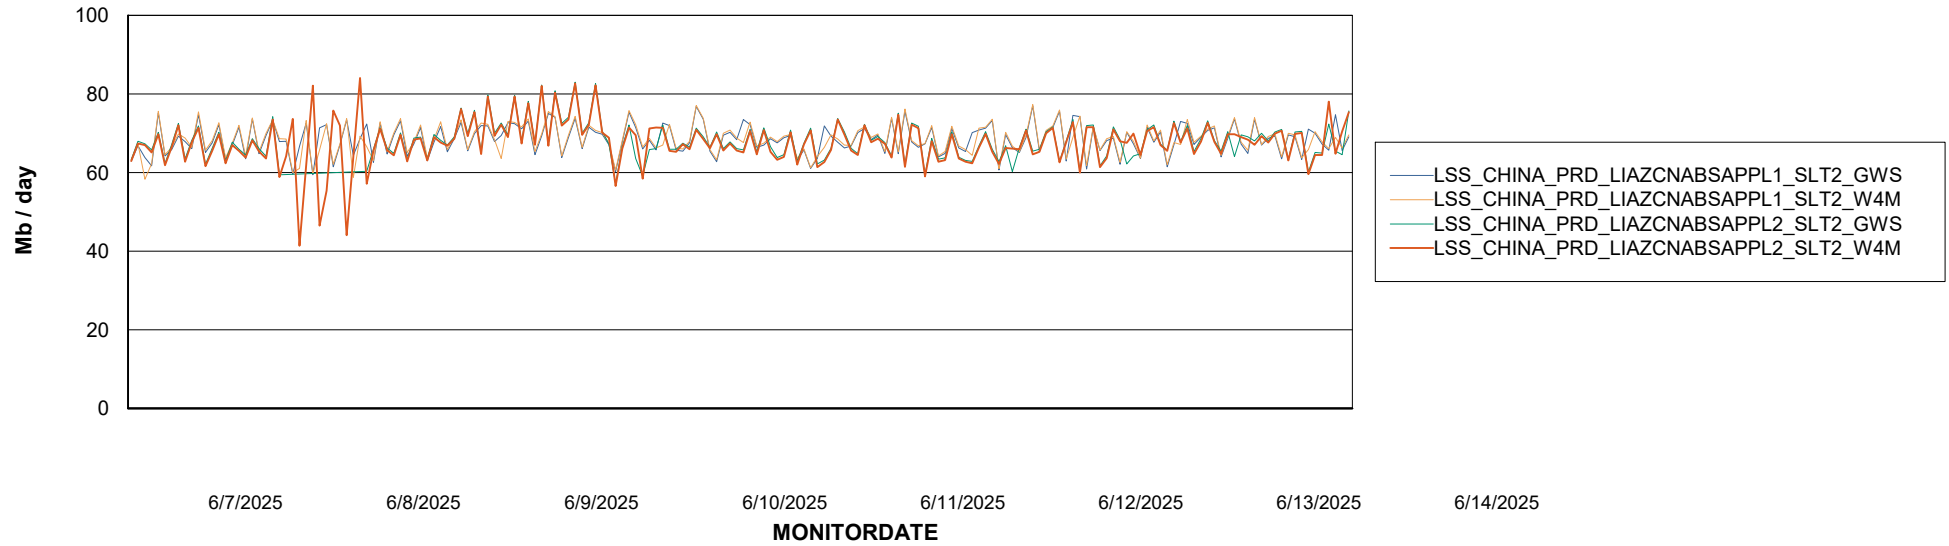

Avg memory used per ReportServer Service

Weekly SLA Customer Report

Customer LSS_CHINA_Production
Database ID 202

ABSSolute Web Component Services

Avg memory used per ABS Web component

Weekly SLA Customer Report