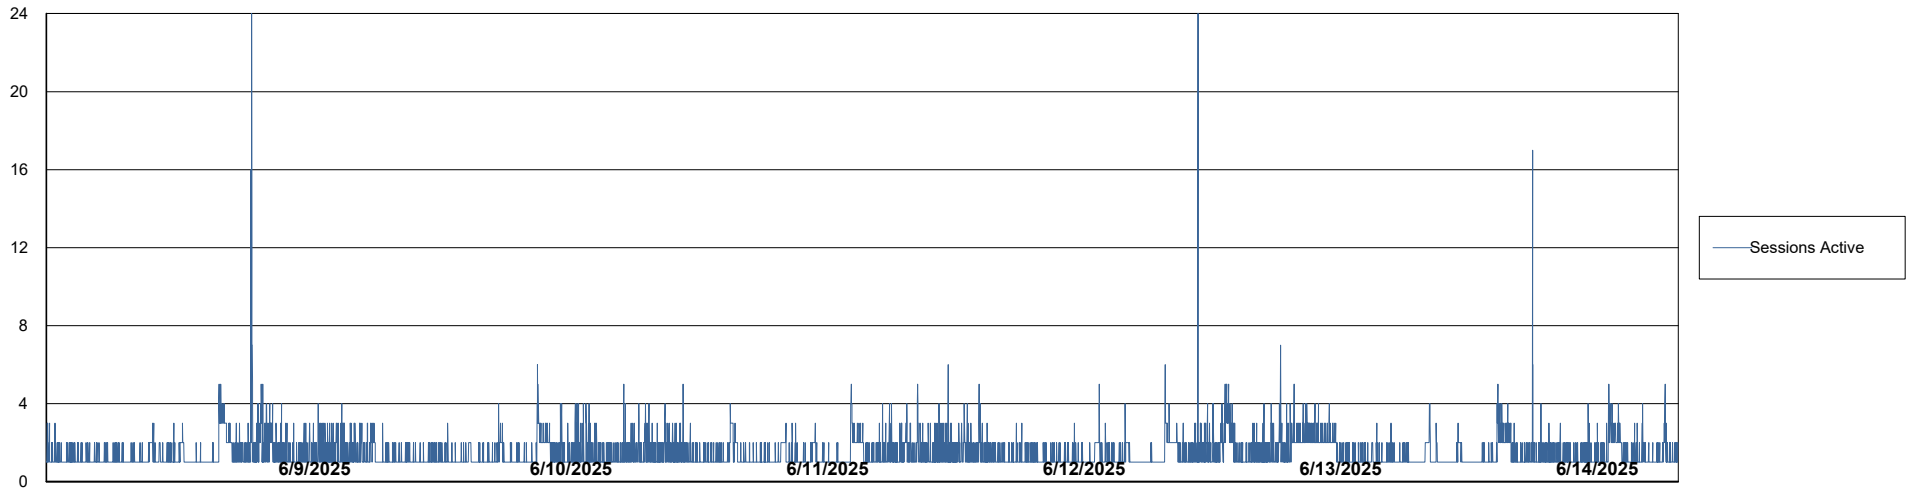

Harddisk Usage LSS_CHINA_PRD_liazcne2VMProdABSSoluteDB2

	Free disk space on / (%)	Total disk space on / (Gb)	Used disk space on / (Gb)	Free disk space on /boot (%)	Total disk space on /boot (Gb)	Used disk space on /boot (Gb)	Free disk space on /u01 (%)	Total disk space on /u01 (Gb)	Used disk space on /u01 (Gb)	Free disk space on /u02 (%)
6/14/2025	87	63	8	69	0	0	48	49	24	31
6/13/2025	87	63	8	69	0	0	48	49	24	31
6/12/2025	87	63	8	69	0	0	48	49	24	31
6/11/2025	87	63	8	69	0	0	48	49	24	31
6/10/2025	87	63	8	69	0	0	48	49	24	31
6/9/2025	87	63	8	69	0	0	48	49	24	31
6/8/2025	87	63	8	69	0	0	48	49	24	31

Weekly SLA Customer Report

Customer LSS_CHINA_Production
Database ID 202

Database Performance LSS_CHINA_PRD_liazcne2VMProdABSSoluteDB1_ABS1

Weekly SLA Customer Report

Customer LSS_CHINA_Production
Database ID 202