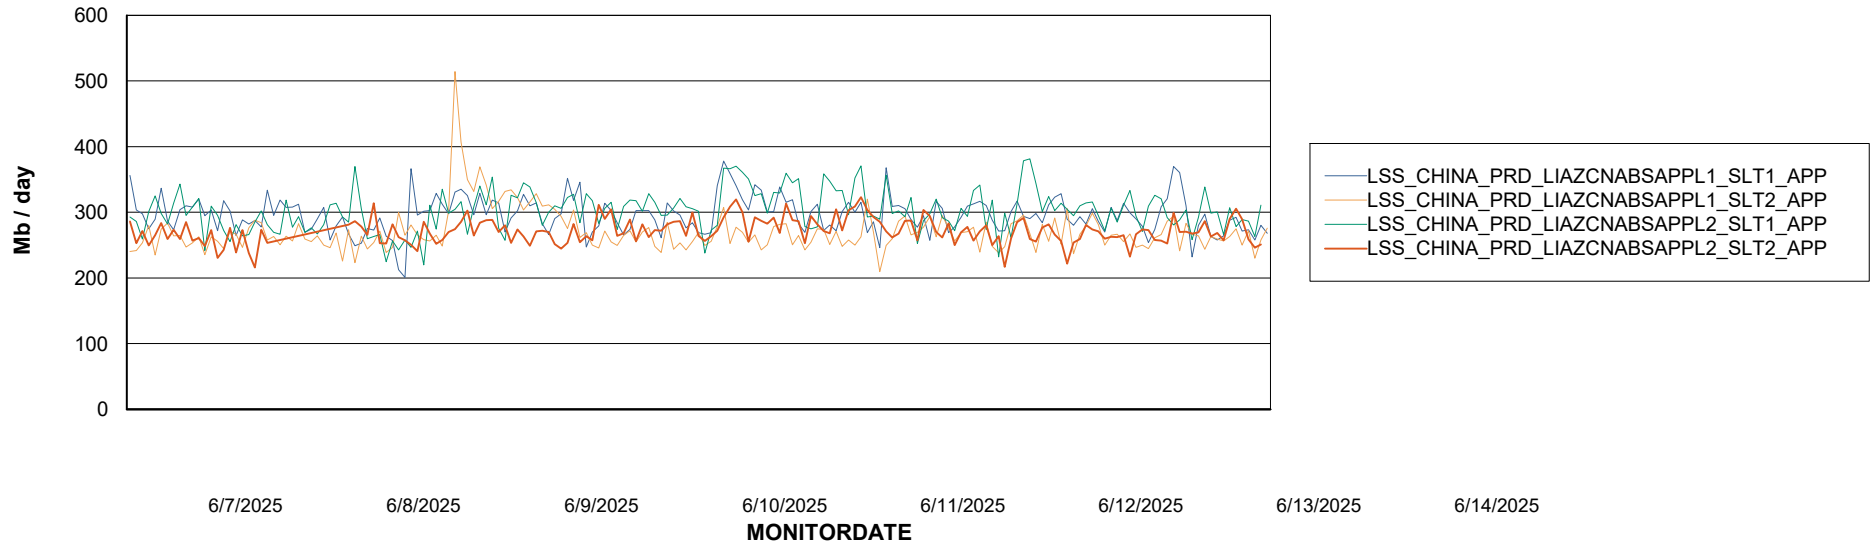

ABSSolute Application Server Services

Avg memory used per ABS Server Service