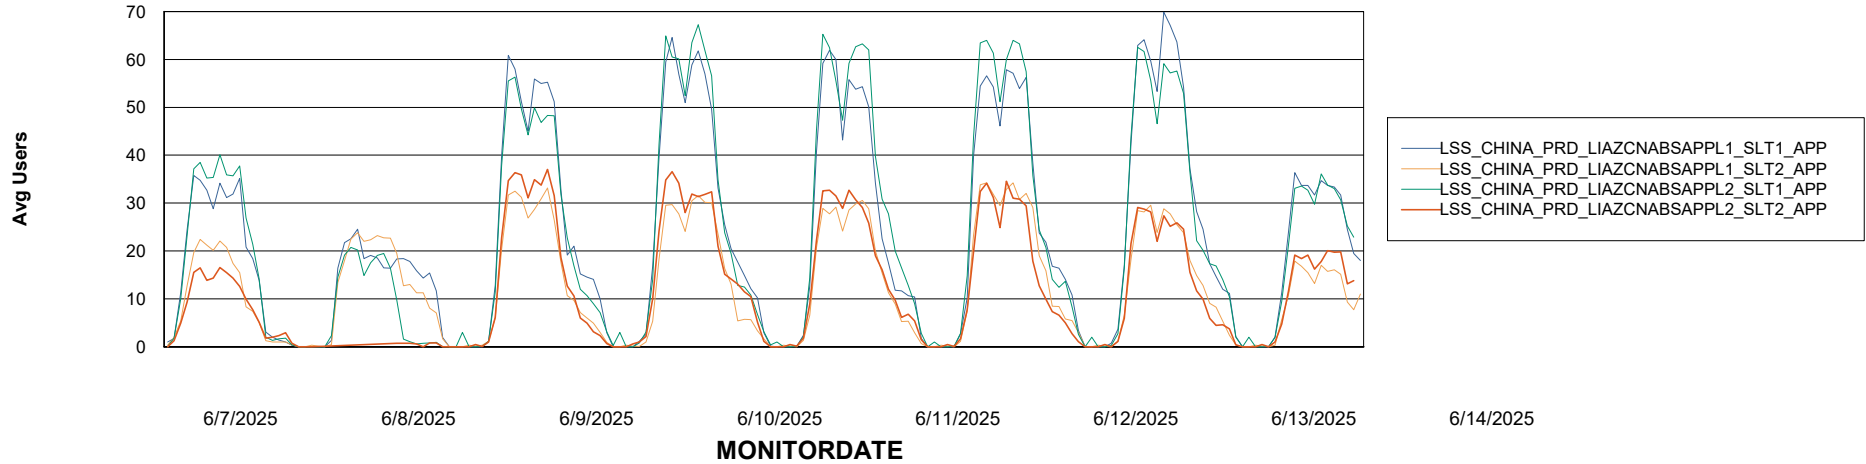

Avg users per day per ABS server