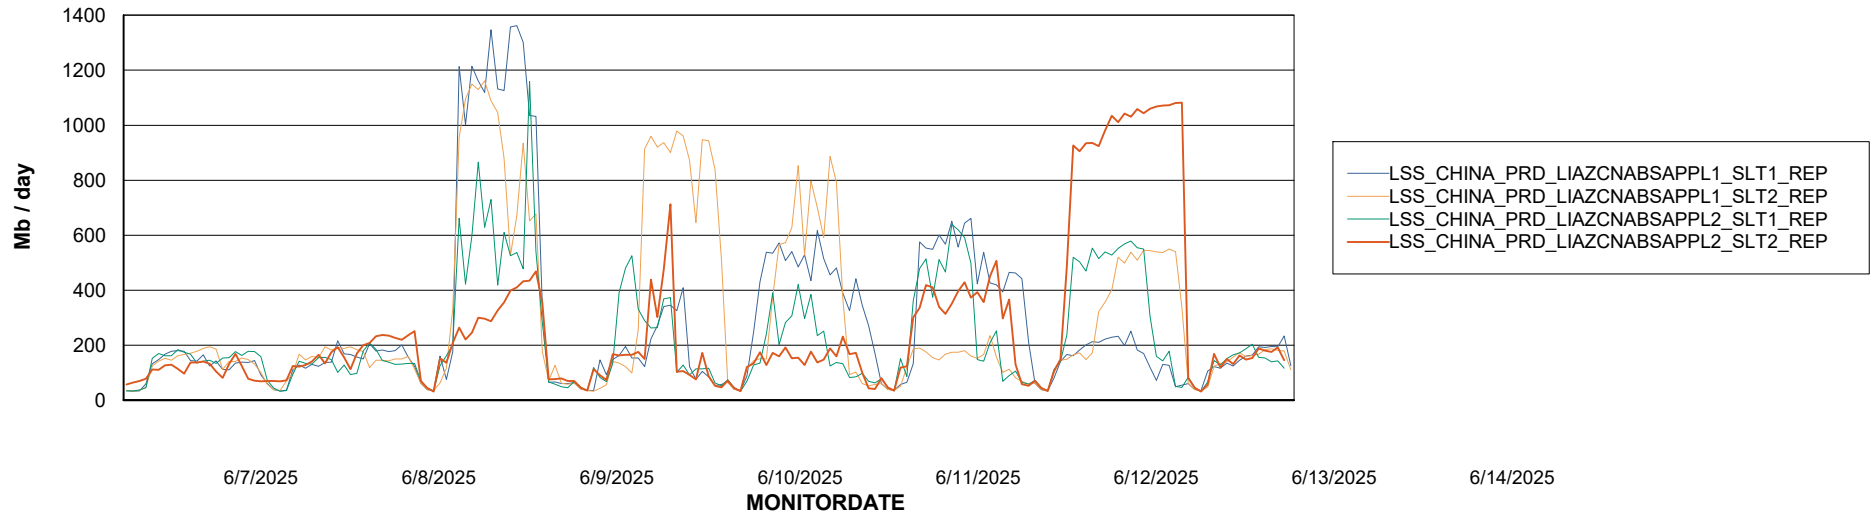

ABSSolute Application ReportServer Services

Avg memory used per ReportServer Service