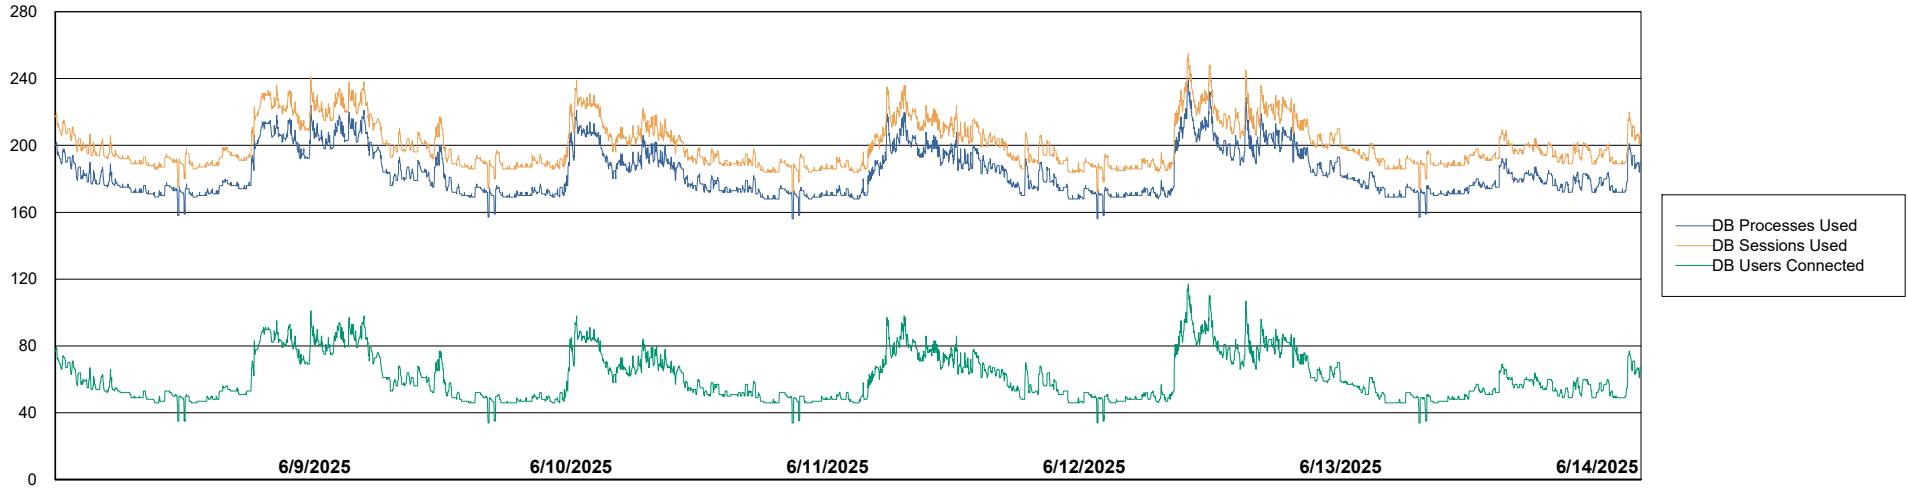

Harddisk Usage LSS_CHINA_PRD_liazcne2VMProdABSSoluteDB2

	Free disk space on / (%)	Total disk space on / (Gb)	Used disk space on / (Gb)	Free disk space on /boot (%)	Total disk space on /boot (Gb)	Used disk space on /boot (Gb)	Free disk space on /u01 (%)	Total disk space on /u01 (Gb)	Used disk space on /u01 (Gb)	Free disk space on /u02 (%)
6/14/2025	87	63	8	69	0	0	48	49	24	31
6/13/2025	87	63	8	69	0	0	48	49	24	31
6/12/2025	87	63	8	69	0	0	48	49	24	31
6/11/2025	87	63	8	69	0	0	48	49	24	31
6/10/2025	87	63	8	69	0	0	48	49	24	31
6/9/2025	87	63	8	69	0	0	48	49	24	31
6/8/2025	87	63	8	69	0	0	48	49	24	31

Weekly SLA Customer Report

Customer LSS_CHINA_Production
Database ID 202

Database Performance LSS_CHINA_PRD_liazcne2VMProdABSSoluteDB1_ABS1

Weekly SLA Customer Report

Customer LSS_CHINA_Production
Database ID 202