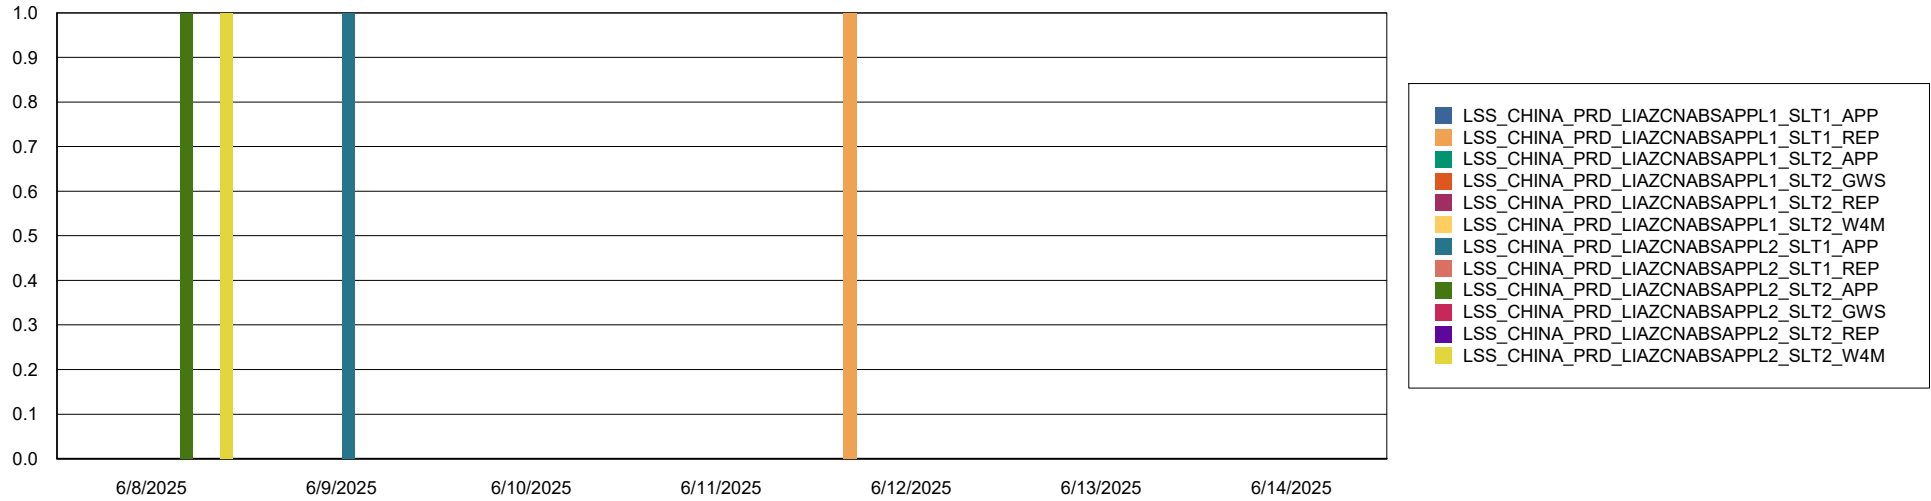

Disaster per ABS component