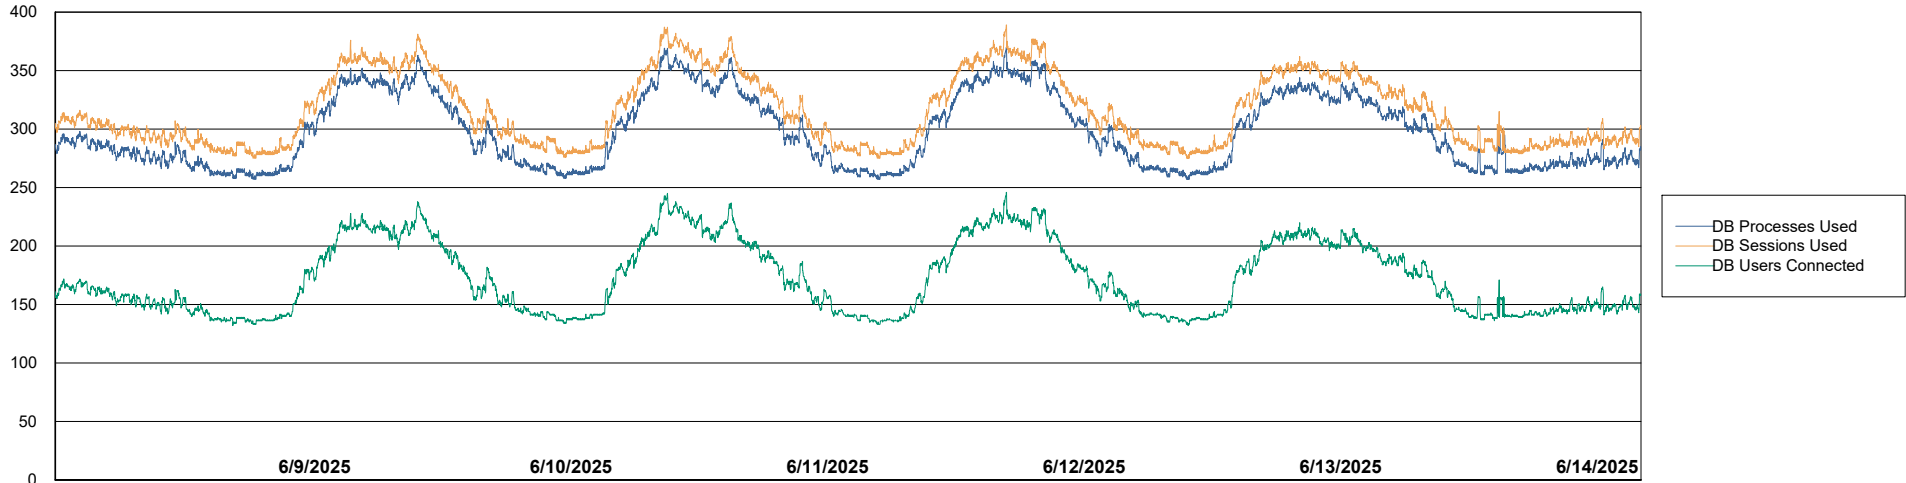

Weekly SLA Customer Report

Customer KLH_Production (24/7)
Database ID 139

Database Performance KLH_PRD_SRSBIDB02_ABS1

Weekly SLA Customer Report

Customer KLH_Production (24/7)
Database ID 139

Database Performance KLH_PRD_SRSDDB01_ABS1