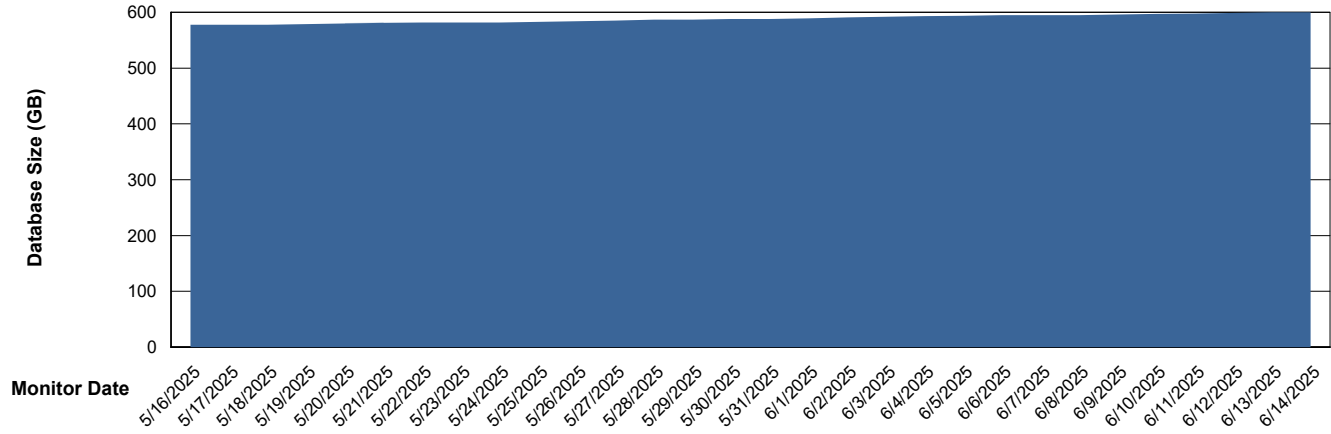

Customer KLH_Production (24/7)
Database ID 139

DATABASE SIZE KLH_PRD_SRSBIDB01_ABS1

Database growth over last month

DATABASE SIZE KLH_PRD_SRSBIDB02_ABS1

Database growth over last month

Weekly SLA Customer Report

Customer KLH_Production (24/7)
Database ID 139

DATABASE SIZE KLH_PRD_SRSDB01_ABS1

Database growth over last month

Weekly SLA Customer Report

Customer KLH_Production (24/7)
 Database ID 139

Database Tablespace KLH_PRD_SRSBIDB02_ABS1