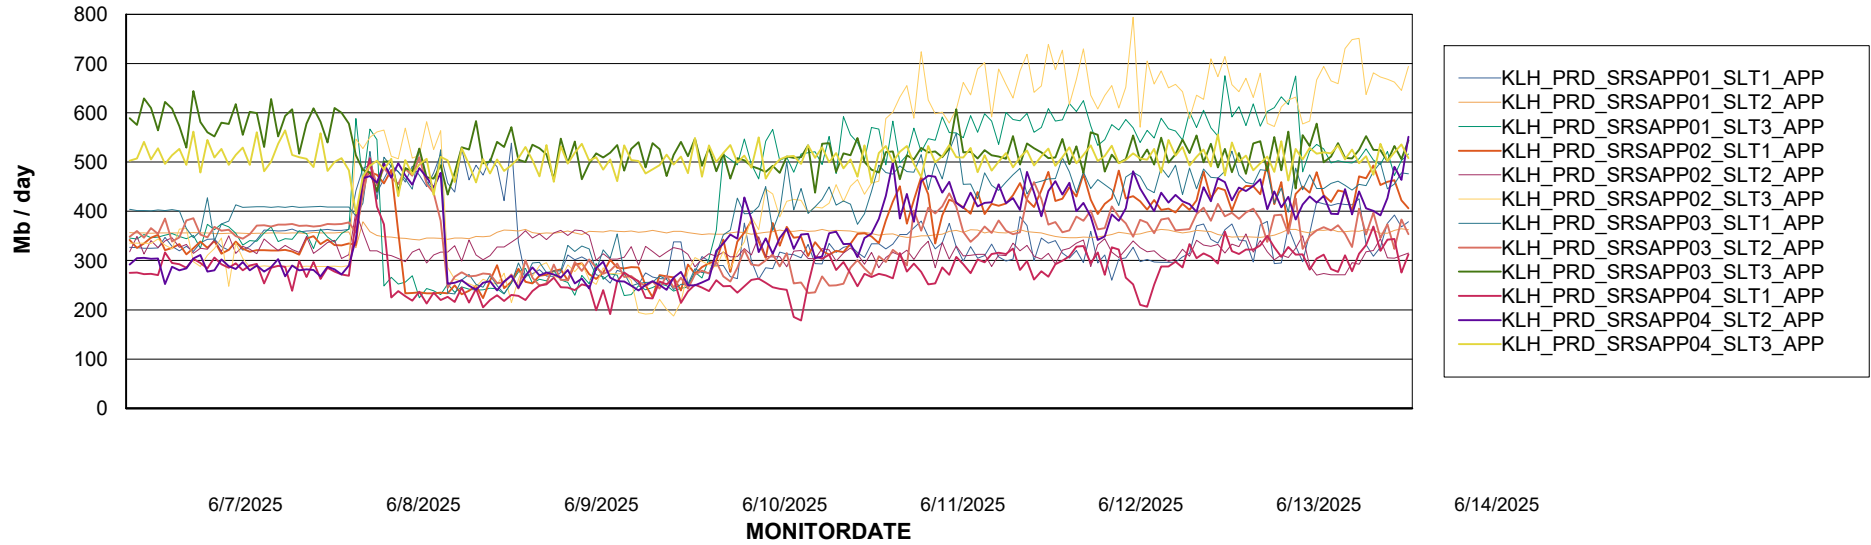

ABSSolute Application Server Services

Avg memory used per ABS Server Service