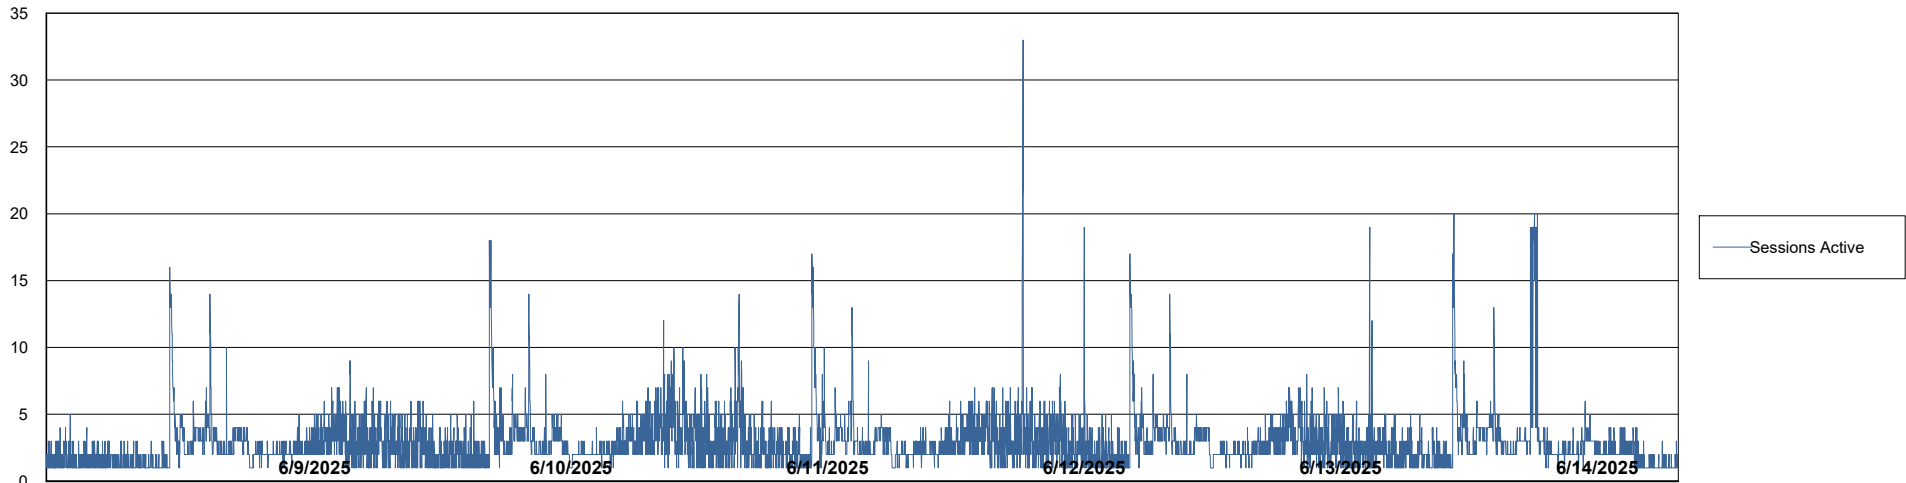

Weekly SLA Customer Report

Customer KLH_Production (24/7)
Database ID 139

Database Performance KLH_PRD_SRSBIDB02_ABS1

Weekly SLA Customer Report

Customer KLH_Production (24/7)
Database ID 139

Database Performance KLH_PRD_SRSDDB01_ABS1