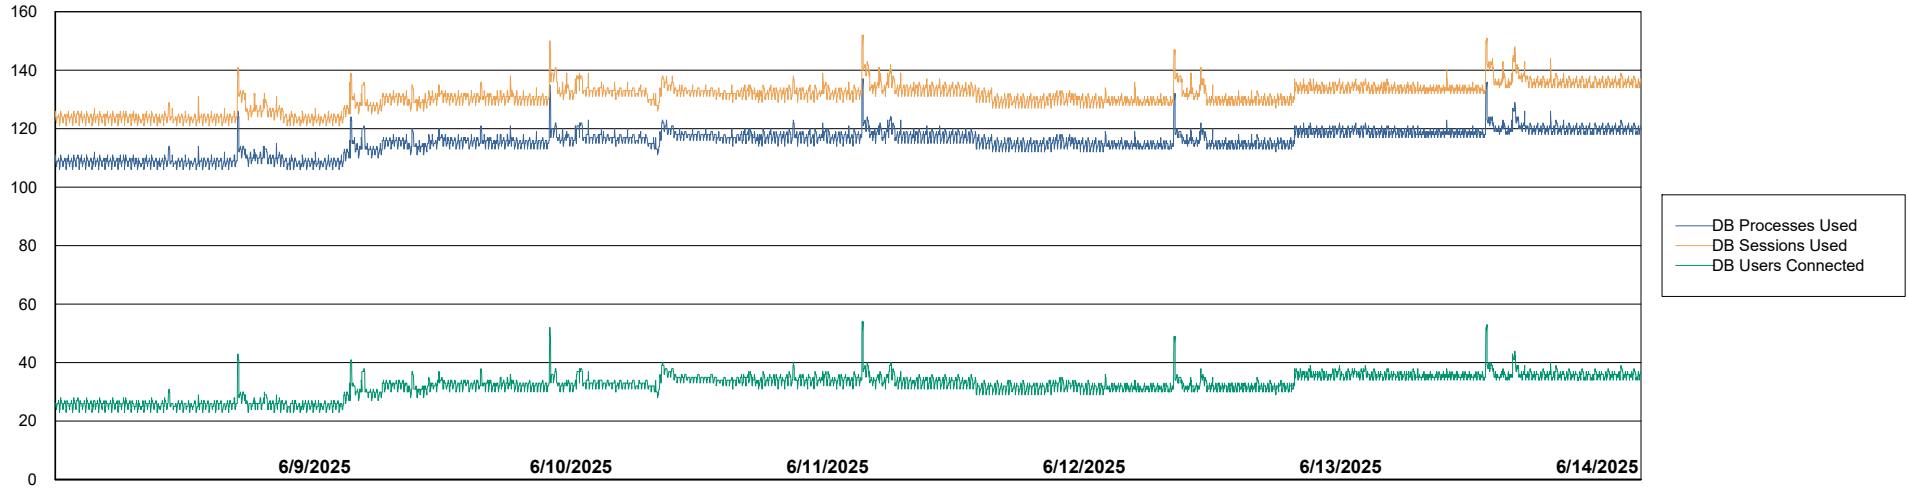

Weekly SLA Customer Report

Customer KLH_Production (24/7)
Database ID 139

Database Performance KLH_PRD_SRSBIDB02_ABS1

Weekly SLA Customer Report

Customer KLH_Production (24/7)
Database ID 139

Database Performance KLH_PRD_SRSDDB01_ABS1