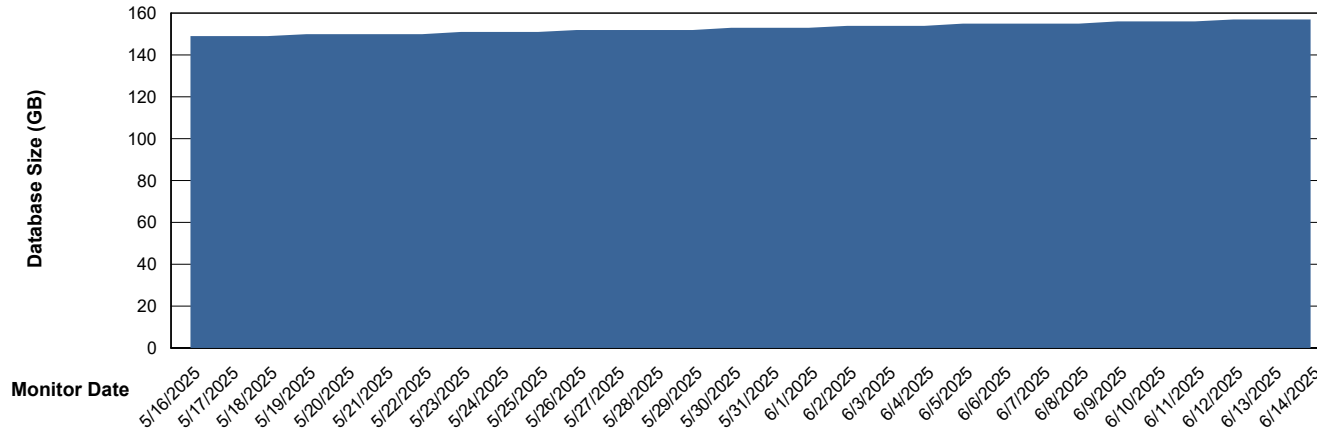

Customer KLH_Production (24/7)
Database ID 139

DATABASE SIZE KLH_PRD_SRSBIDB01_ABS1

Database growth over last month

DATABASE SIZE KLH_PRD_SRSBIDB02_ABS1

Database growth over last month

Weekly SLA Customer Report

Customer KLH_Production (24/7)
Database ID 139

DATABASE SIZE KLH_PRD_SRSDB01_ABS1

Database growth over last month

Weekly SLA Customer Report

Customer KLH_Production (24/7)
 Database ID 139

Database Tablespace KLH_PRD_SRSBIDB02_ABS1