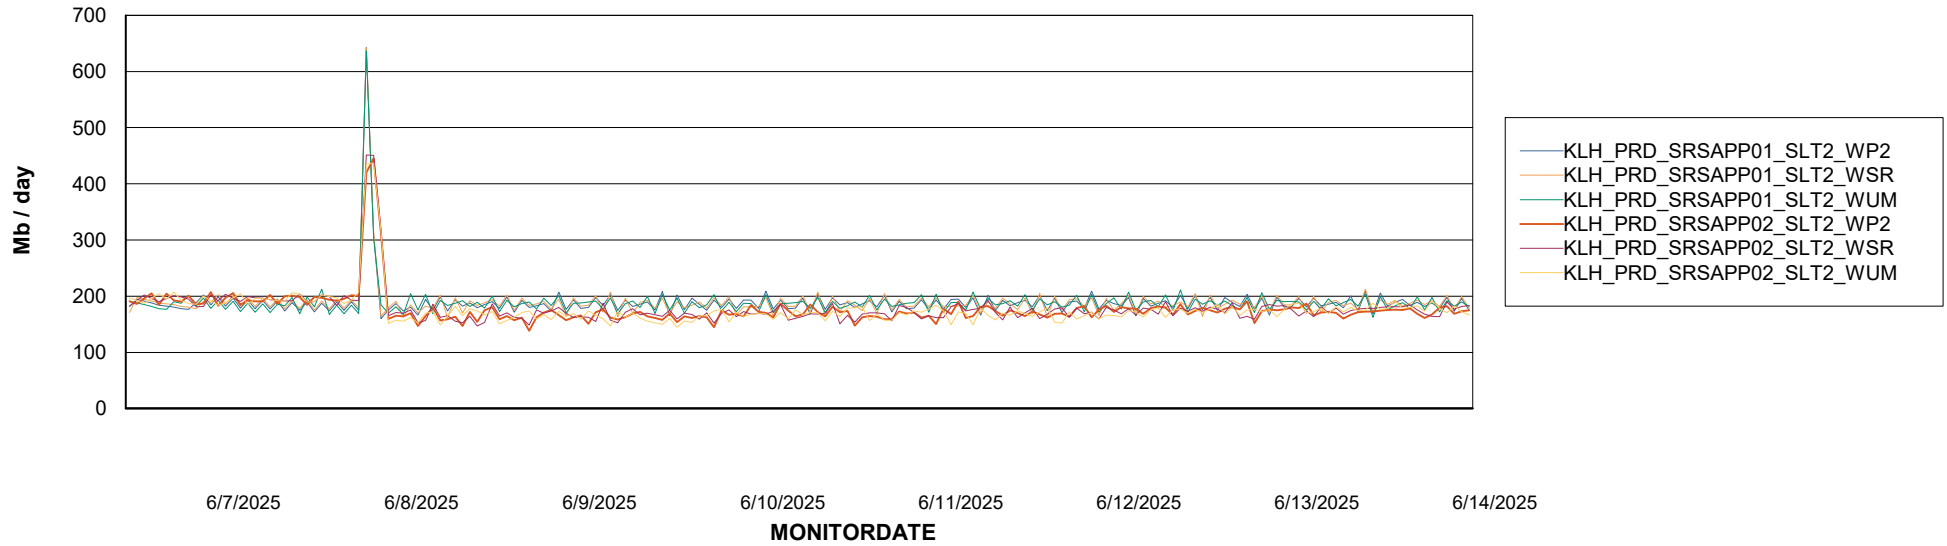

ABSolute Web Component Services

Avg memory used per ABS Web component