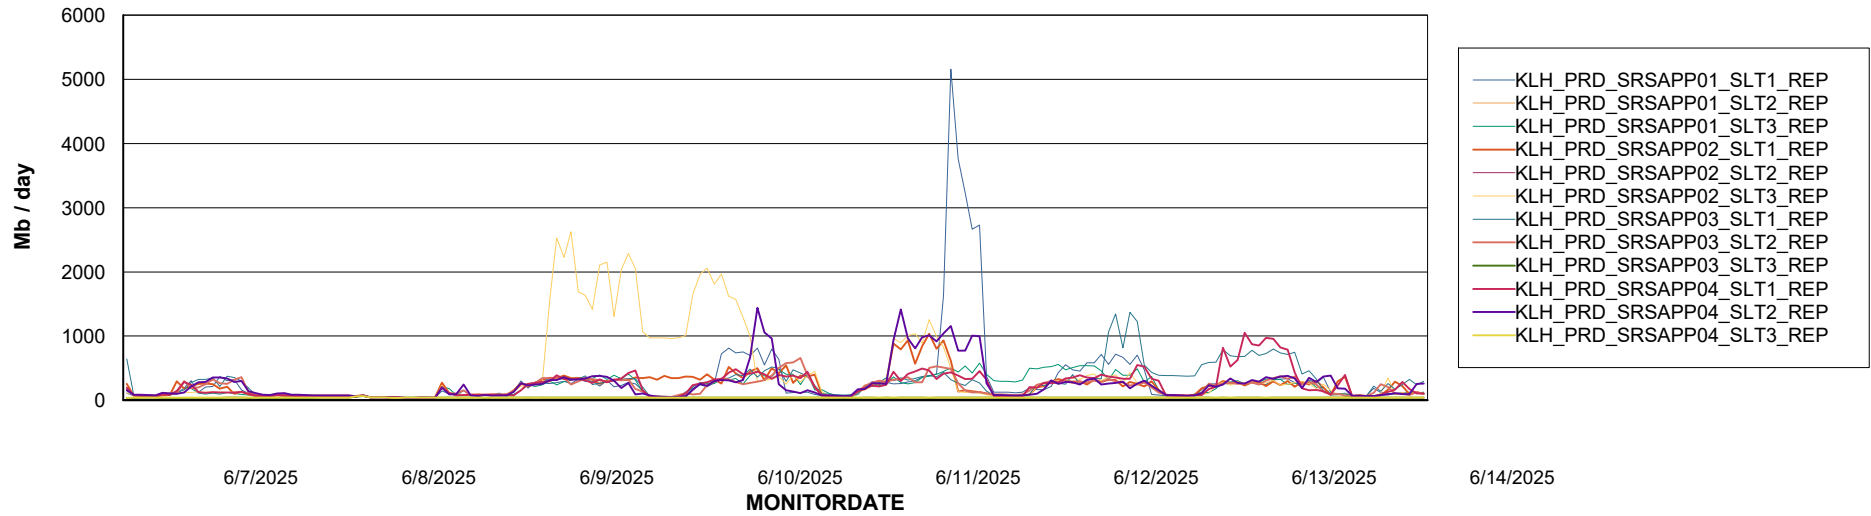

ABSSolute Application ReportServer Services

Avg memory used per ReportServer Service