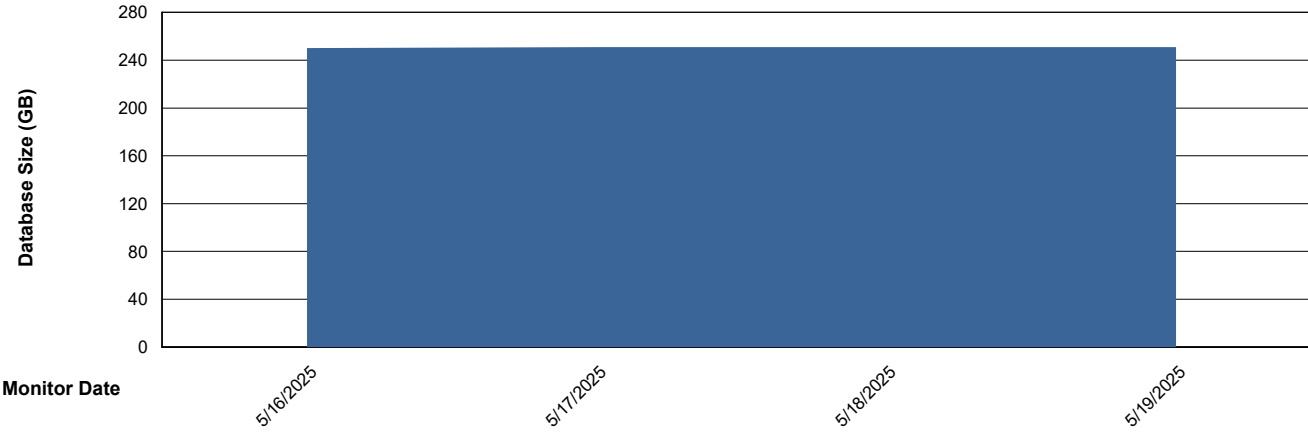

Weekly SLA Customer Report

Customer KLH_Production (24/7)
Database ID 139

Database Performance KLH_PRD_SRSD02_HSBABS1

DB Processes Max 1,000
DB Processes Max 4
DB Processes Max 0

Weekly SLA Customer Report

Customer KLH_Production (24/7)
Database ID 139

DATABASE SIZE KLH_PRD_SRSBIDB01_ABS1

Database growth over last month

DATABASE SIZE KLH_PRD_SRSBIDB02_ABS1

Database growth over last month

Weekly SLA Customer Report