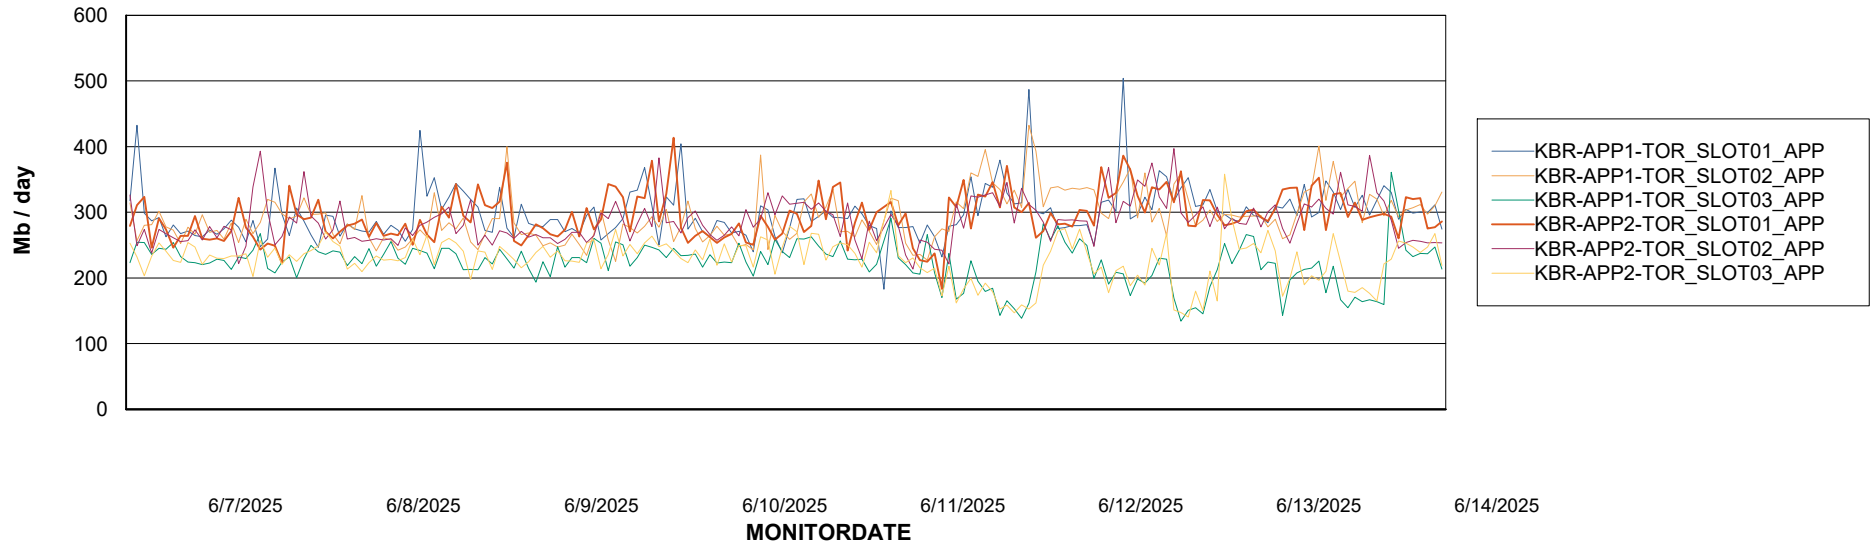

ABSSolute Application Server Services

Avg memory used per ABS Server Service