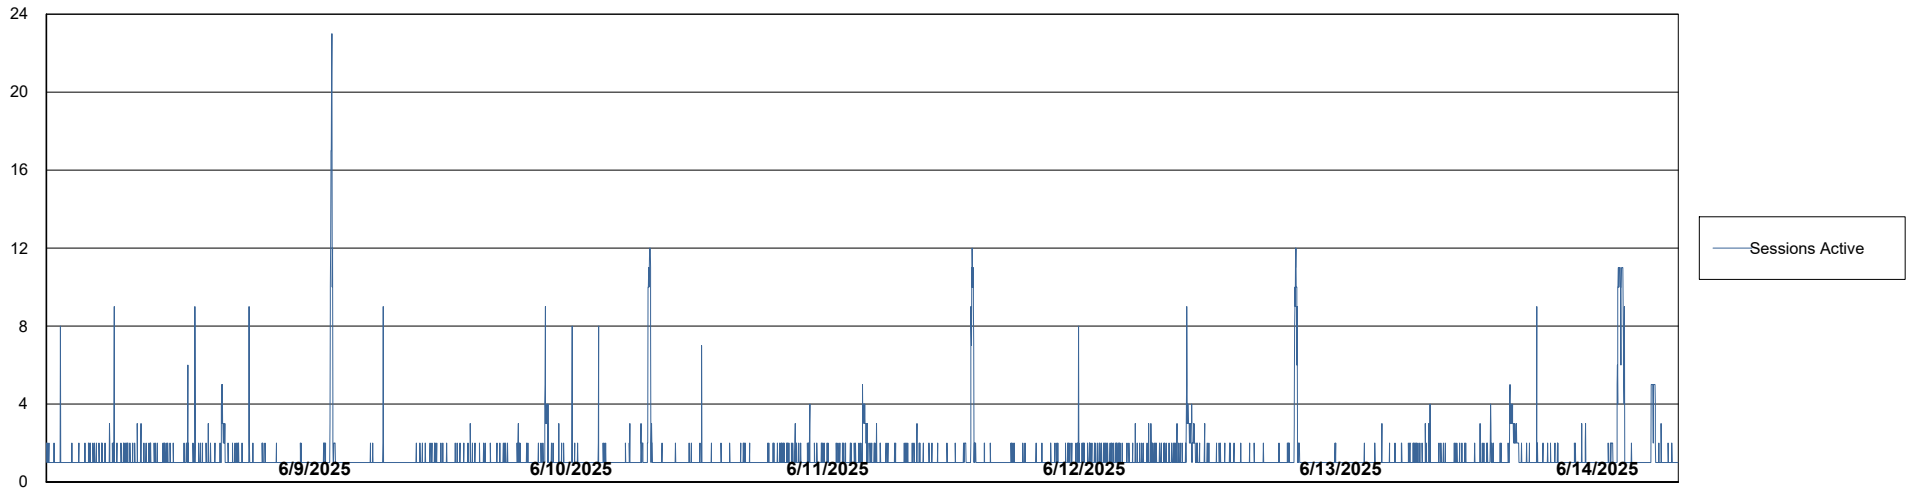

Database Performance KBR-DBS1-TOR_PROD_ABS1