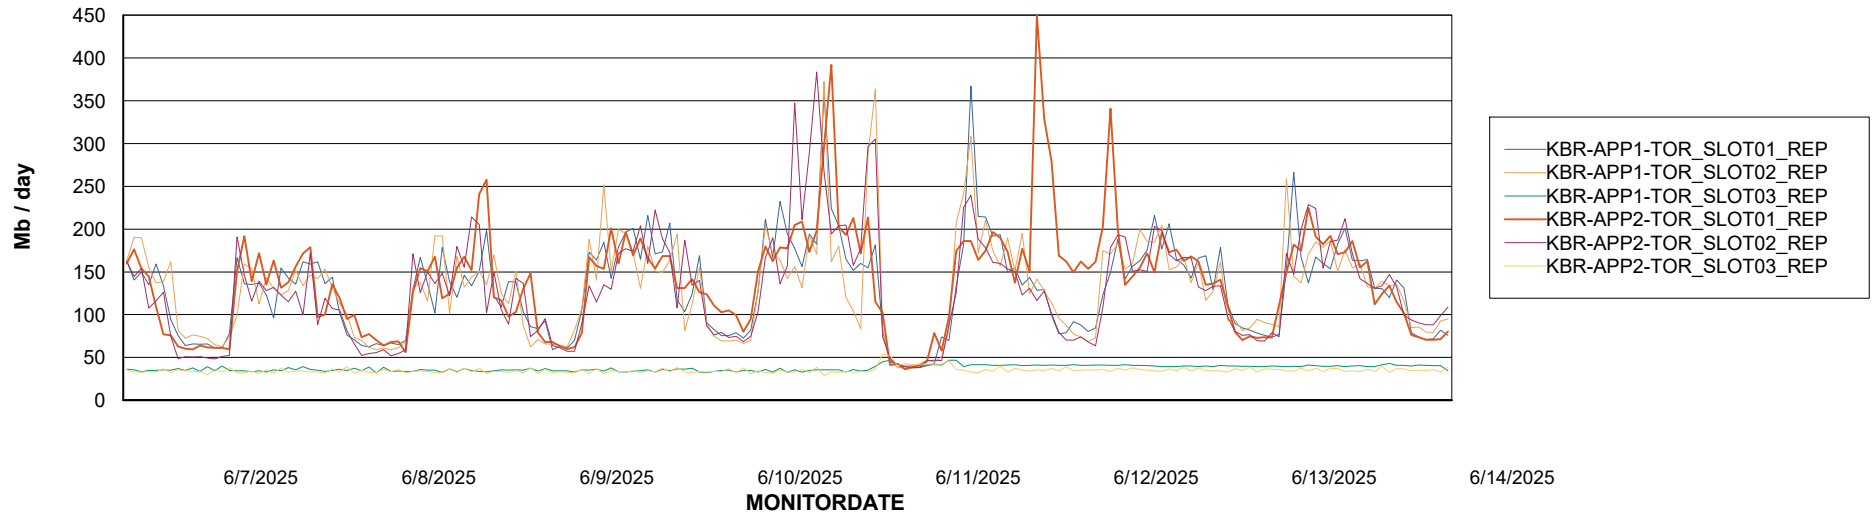

ABSSolute Application ReportServer Services

Avg memory used per ReportServer Service