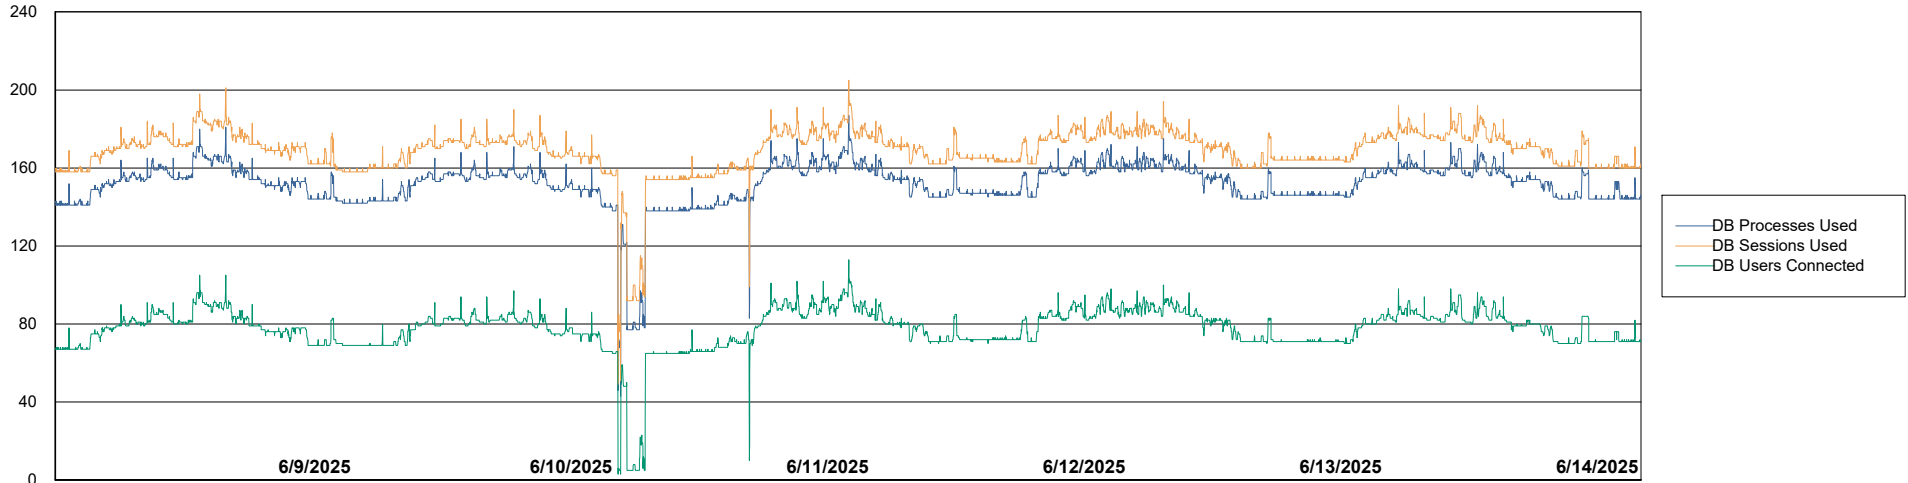

Database Performance KBR-DBS1-TOR_PROD_ABS1