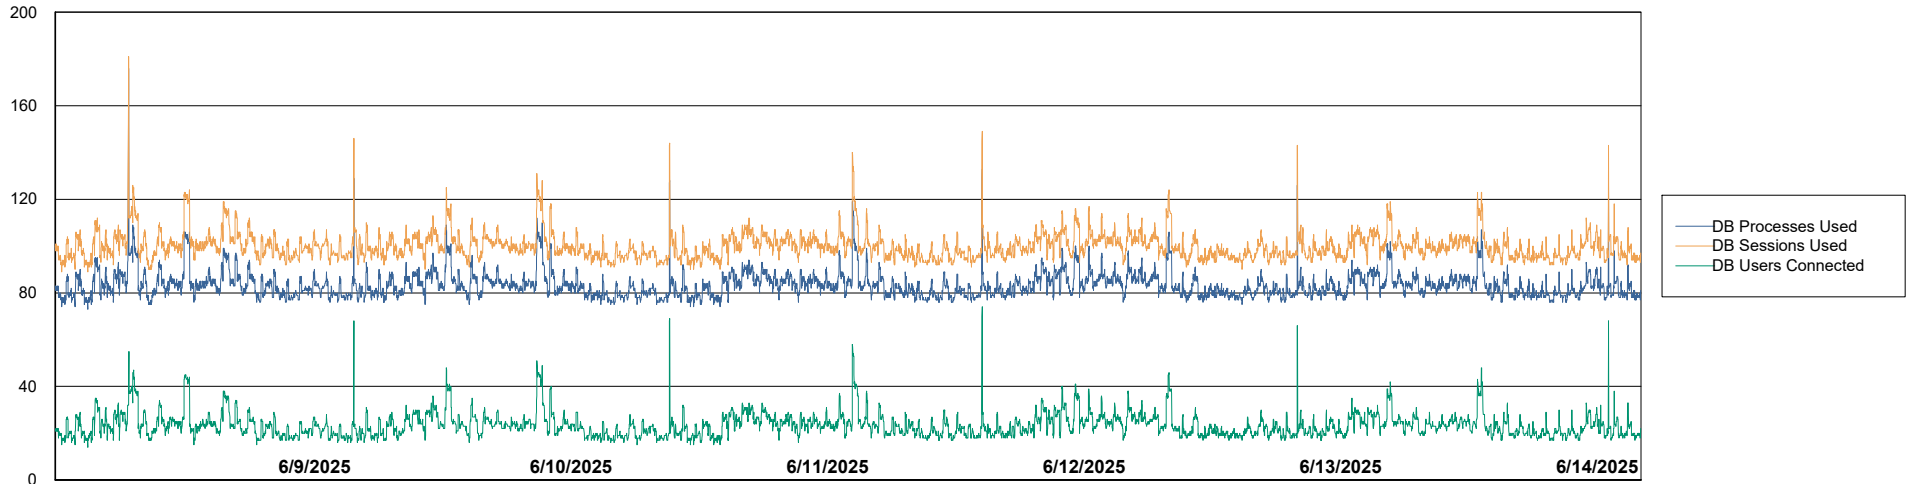

Database Performance KBR-BI-TOR_PROD_ABS1