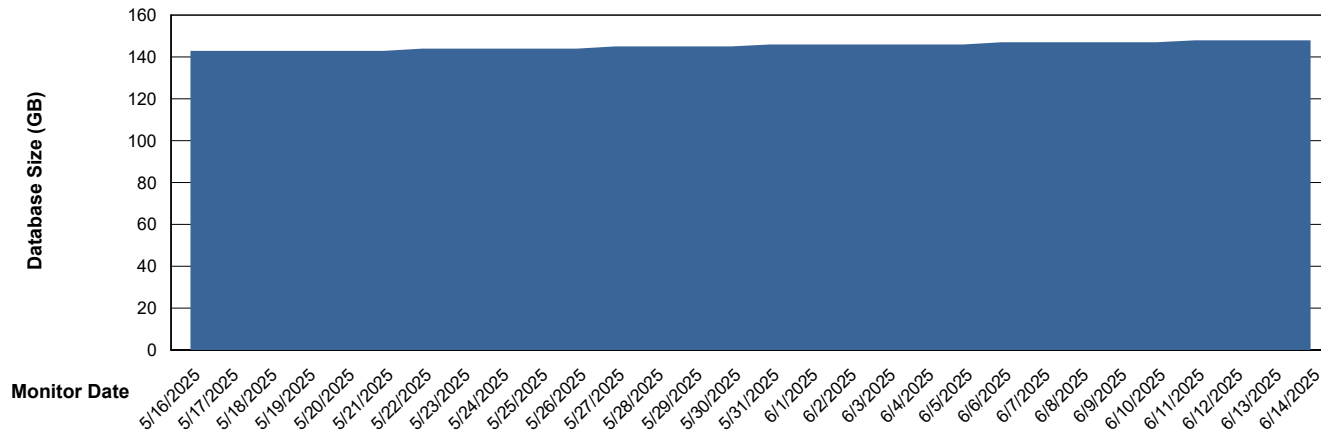

DATABASE SIZE KBR-DBS1-TOR_PROD_ABS1

Database growth over last month