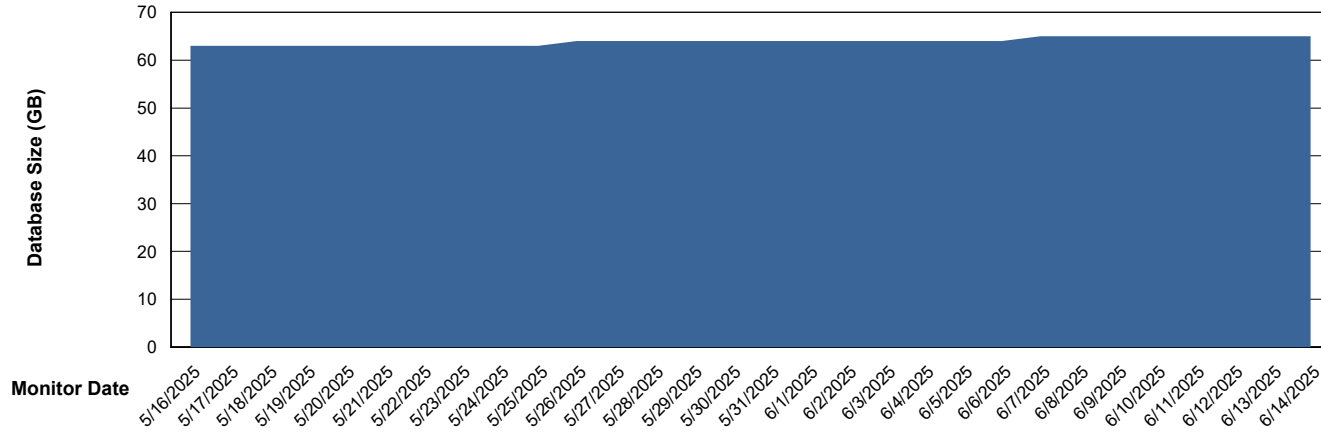

DATABASE SIZE KBR-BI-TOR_PROD_ABS1

Database growth over last month