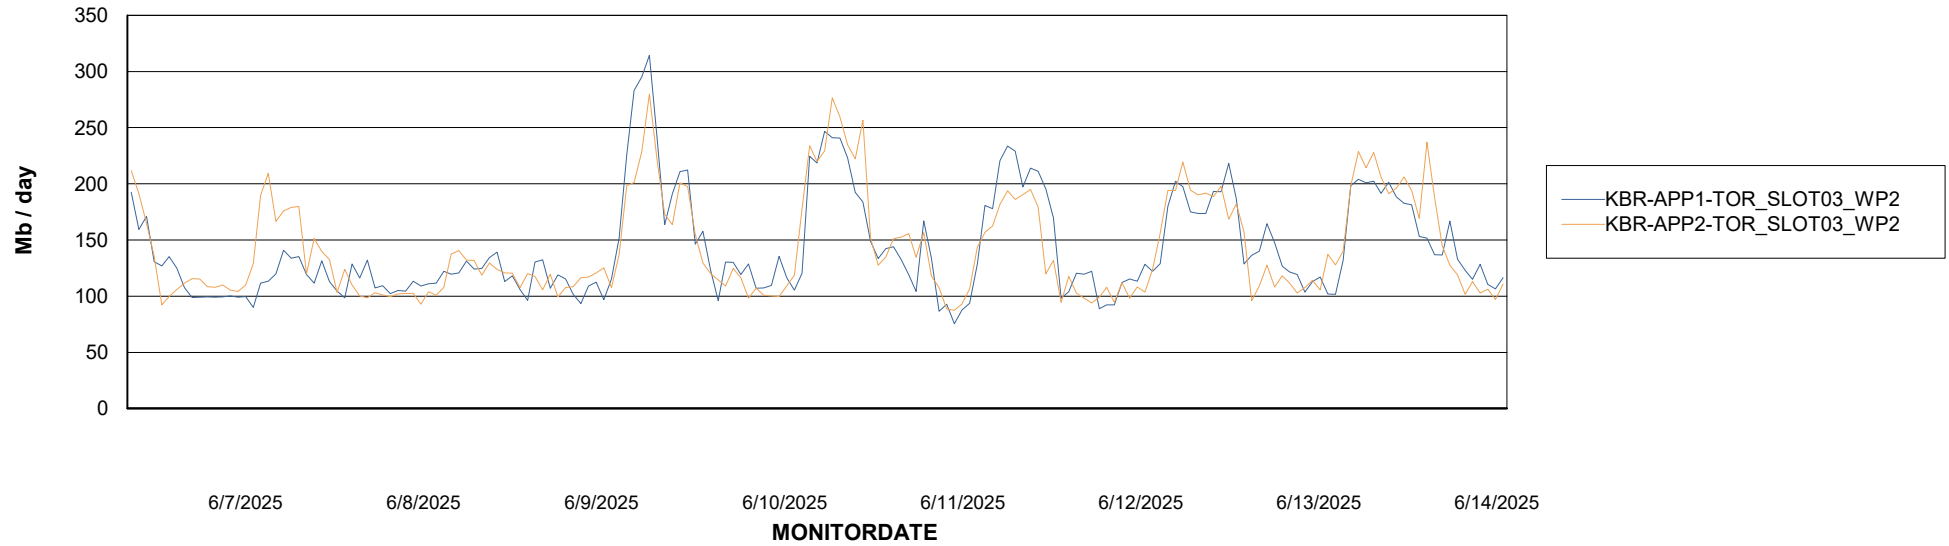

ABSolute Web Component Services

Avg memory used per ABS Web component