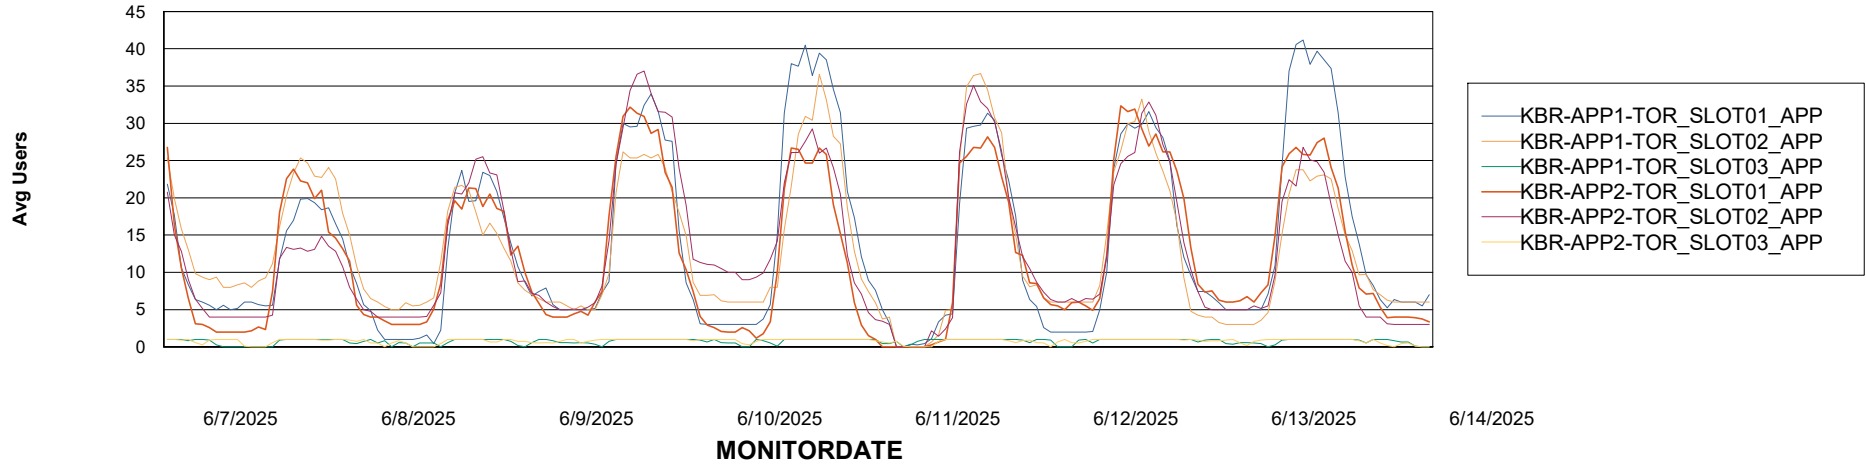

Avg users per day per ABS server